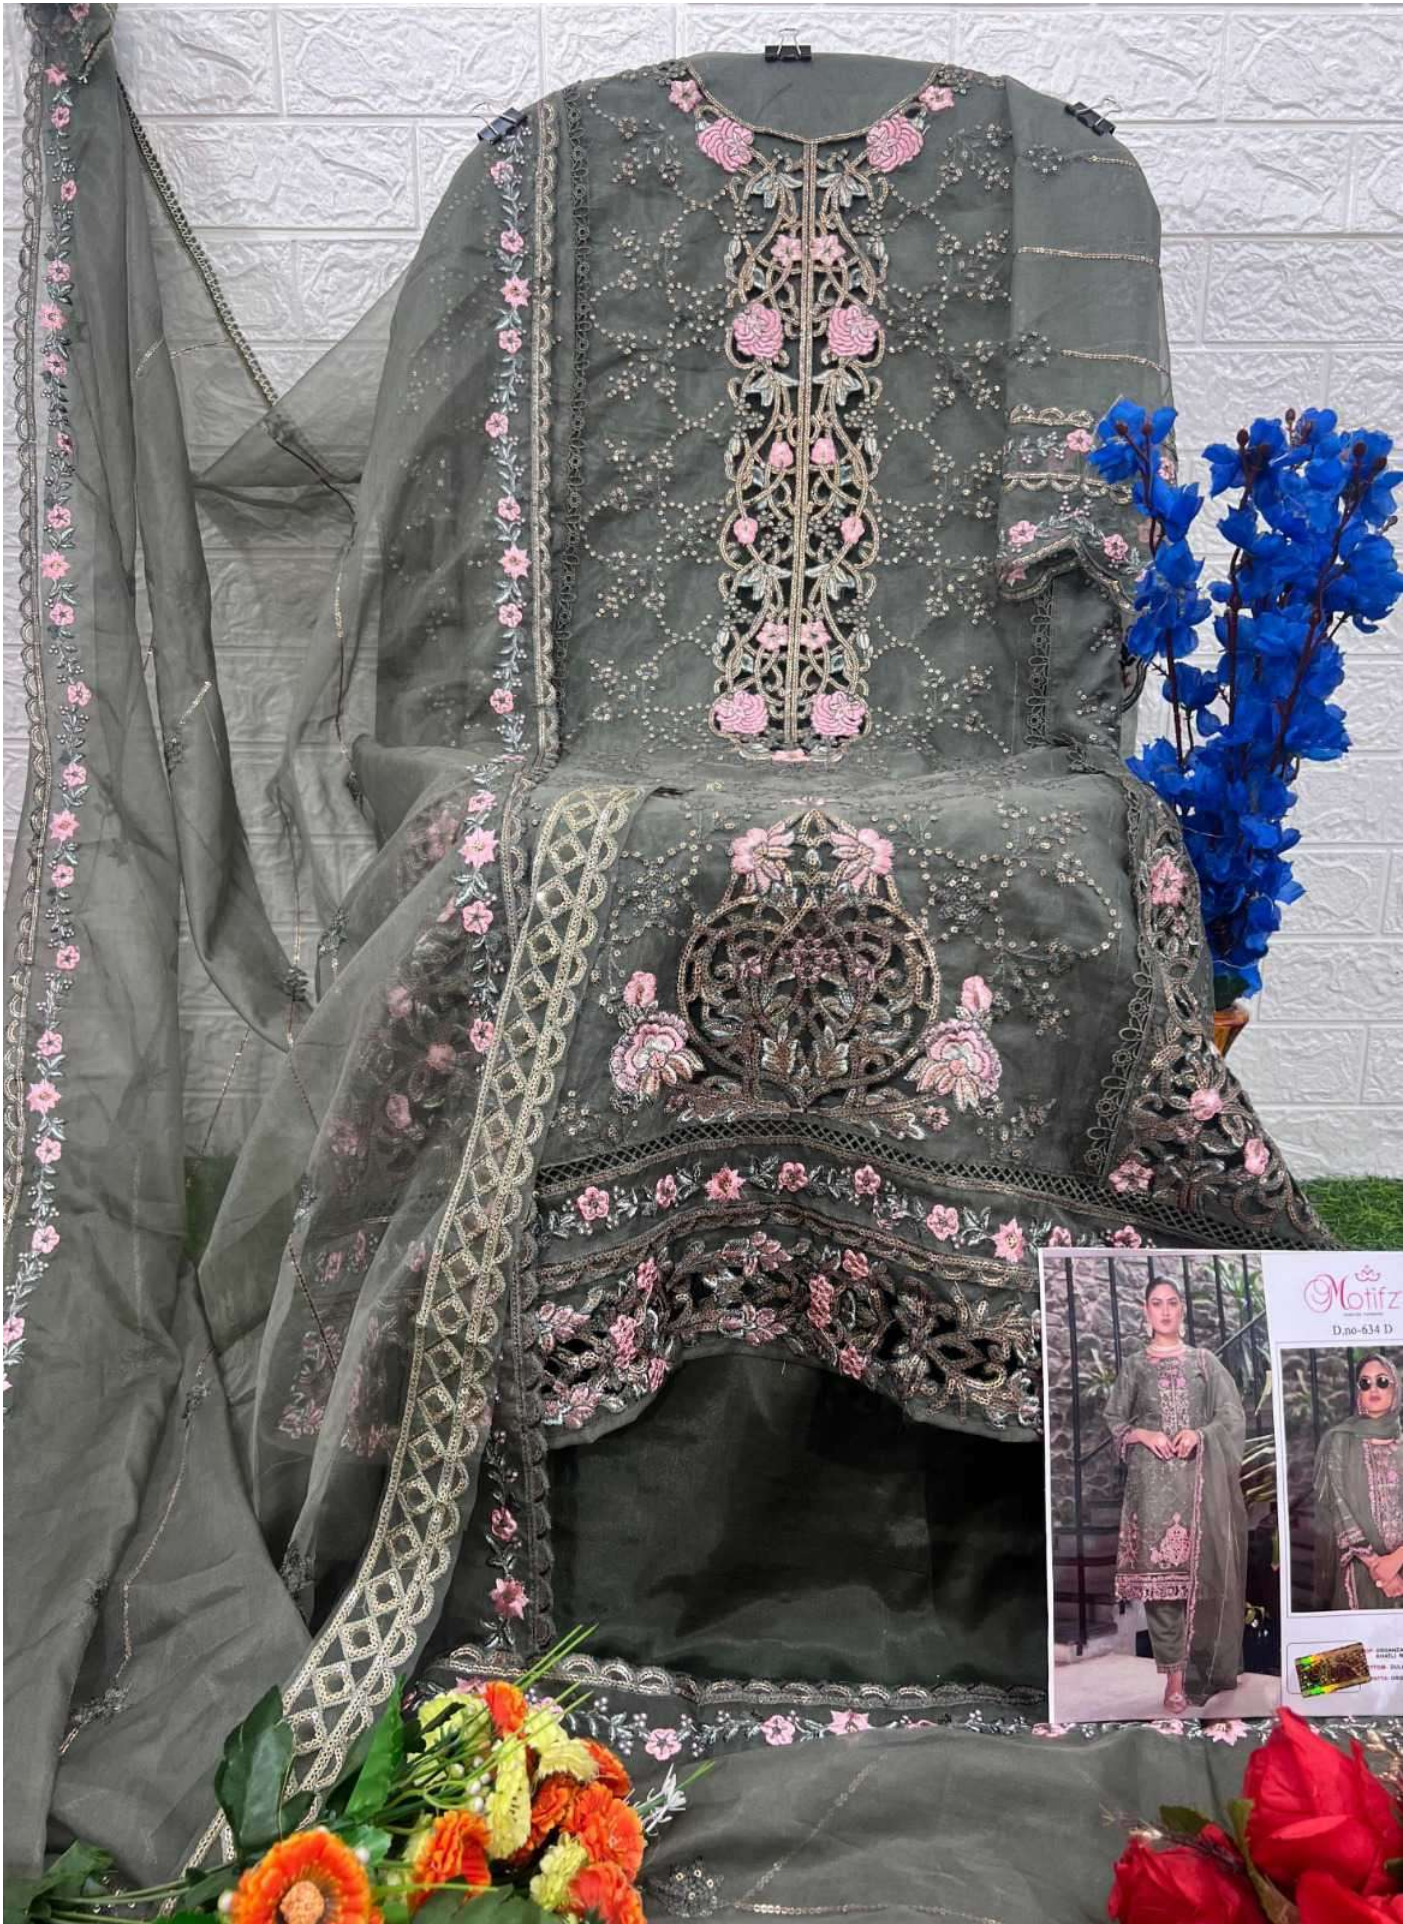

Motifz

D.no-634 B

TOP: DORABELLA WITH BARK  
SWEET HOME  
BOTTOM: BULL BARKTOD  
BUNNYA, DORABELLA M

**Motifz**  
FASHION FORWARD

D.no-634 A

**TOP- ORGANZA WITH EMROIDERY  
KHATLI WORK**

**BOTTOM- DULL SANTOON WITH PECH WORK**

**DUPATTA- ORGANZA WITH EMROIDERY WORK**

**Motifz**  
FASHION FORWARD

D.no-634 B

**TOP-** ORGANZA WITH EMROIDERY  
KHATLI WORK

**BOTTOM-** DULL SANTOON WITH PECH WORK

**DUPATTA-** ORGANZA WITH EMROIDERY WORK

**DUPATTA- ORGANZA WITH EMROIDERY WORK**

Motifz  
D.no-634 C

**Motifz**  
FASHION FORWARD

**D.no-634 D**

**TOP- ORGANZA WITH EMROIDERY  
KHATLI WORK**

**BOTTOM- DULL SANTOON WITH PECH WORK**

**DUPATTA- ORGANZA WITH EMROIDERY WORK**

**TOP- ORGANZA WITH EMROIDERY  
KHATLI WORK**

**BOTTOM- DULL SANTOON WITH PECH WORK**

**DUPATTA- ORGANZA WITH EMROIDERY WORK**

**D.no-634 A**

**D.no-634 B**

**D.no-634 C**

**D.no-634 D**