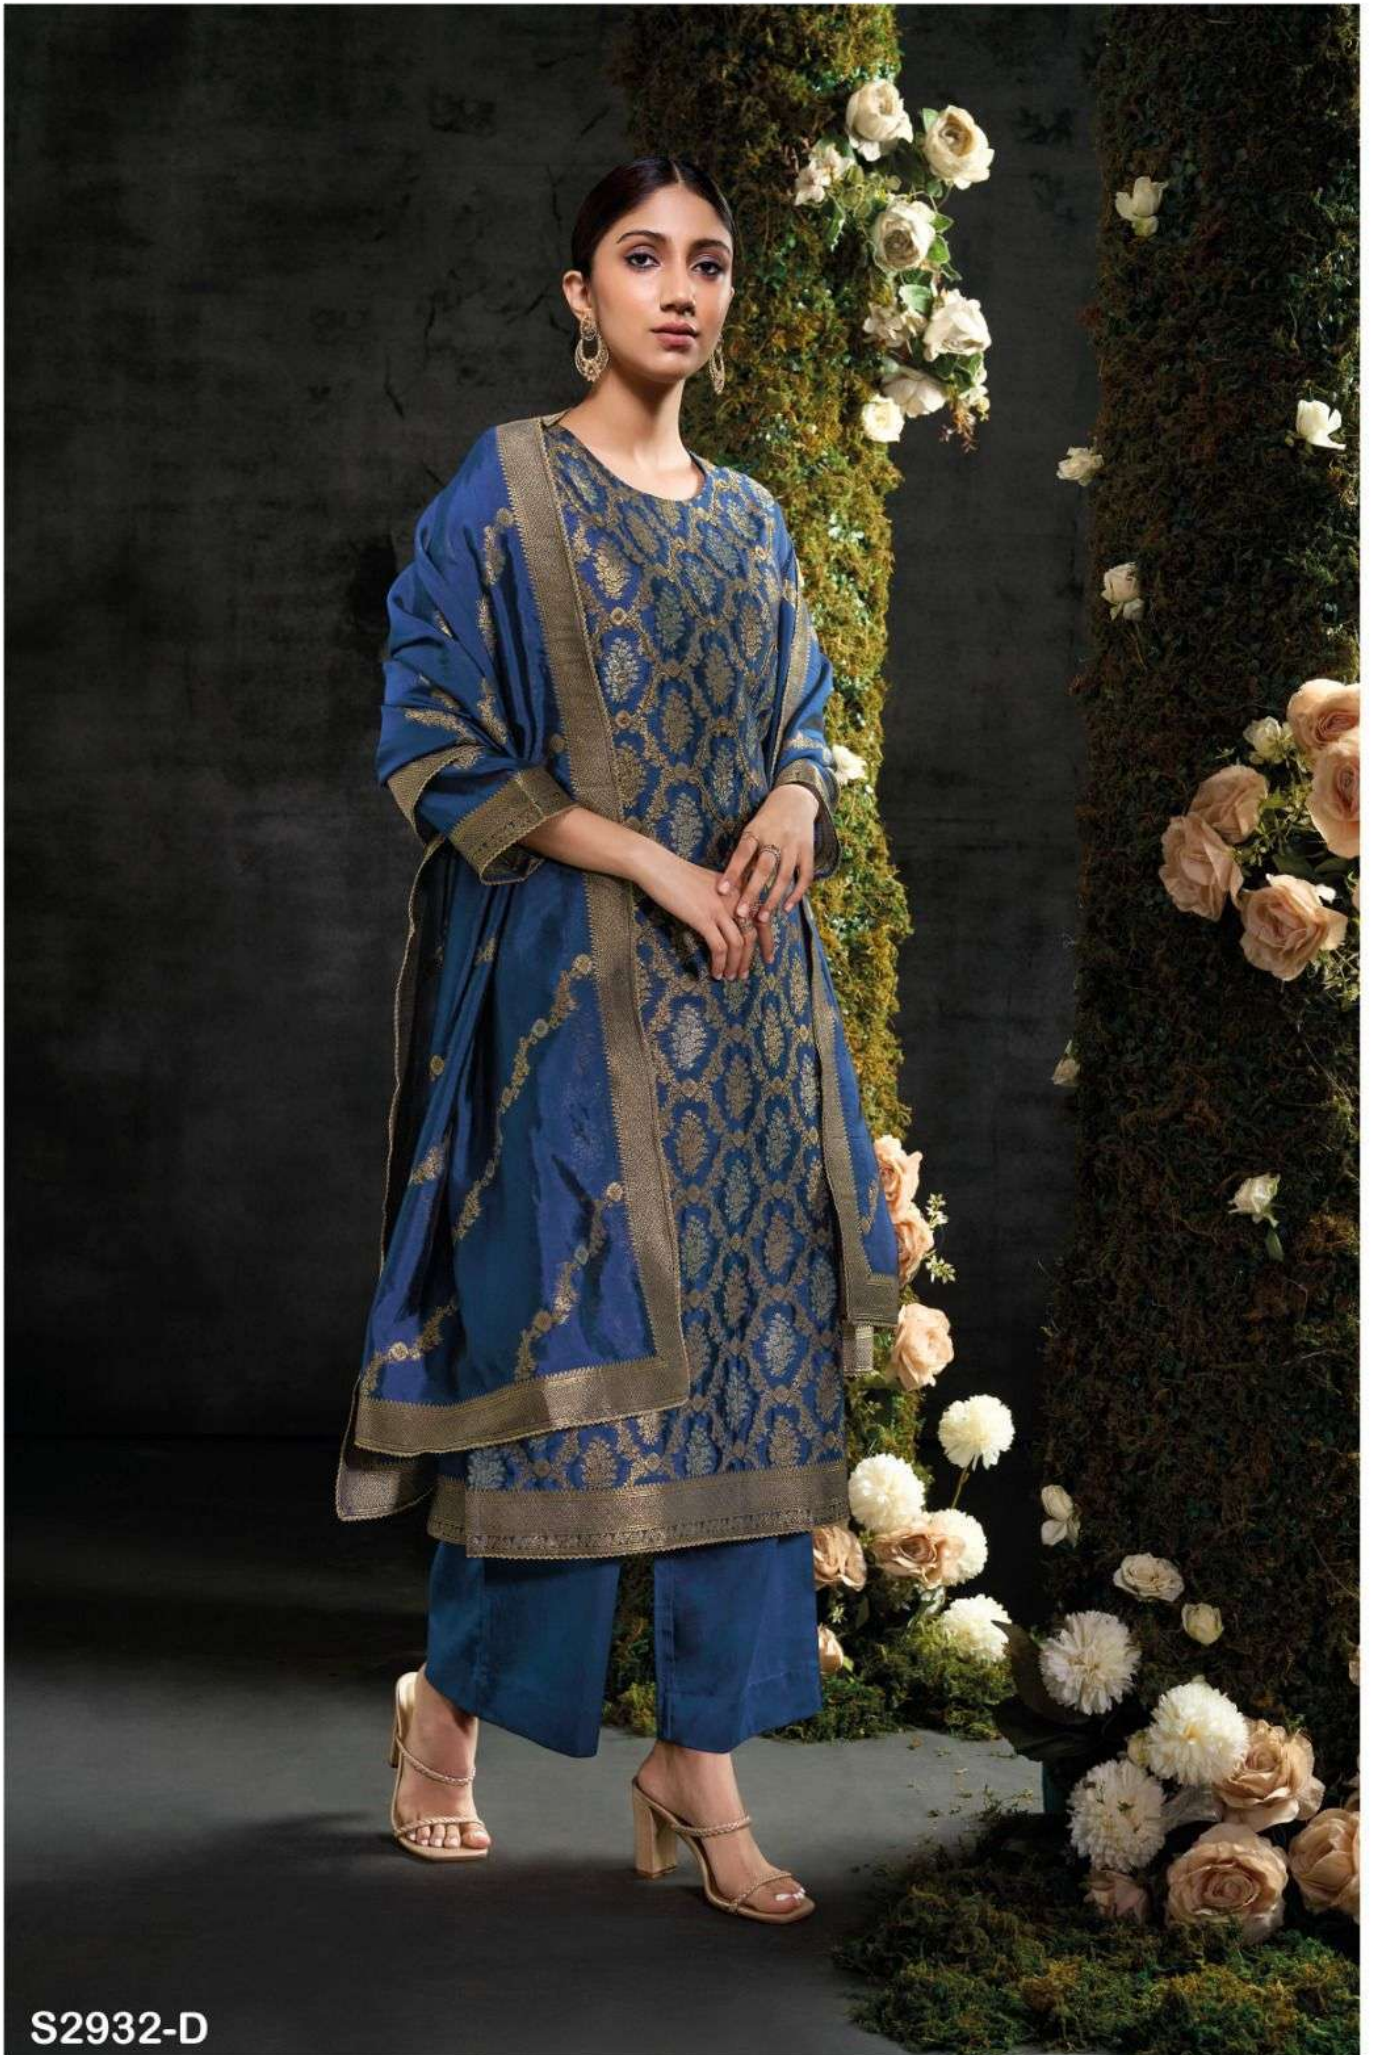

Ganga[®]
Moana
S2932

S2932-A

S2932-B

S2932-C

S2932-D

PRODUCT NAME	MOANA
D.NO.	S2932
DESCRIPTION	<p>TOP PREMIUM VISCOSE SILK JACQUARD WITH HAND WORK & JARI LACE FOR DAMAN AND SLEEVES.</p> <p>BOTTOM PREMIUM SILK SATIN SOLID COLOR</p> <p>DUPATTA PREMIUM VISCOSE SILK JACQUARD WITH JARI LACE BORDER.</p>
HSN CODE	540834
WHOLESALE PRICE	2465/- EACH+GST(EXTRA)

S2932-A

S2932-B

S2932-C

S2932-D

Ganga®
Moana
S2932- A/B/C/D