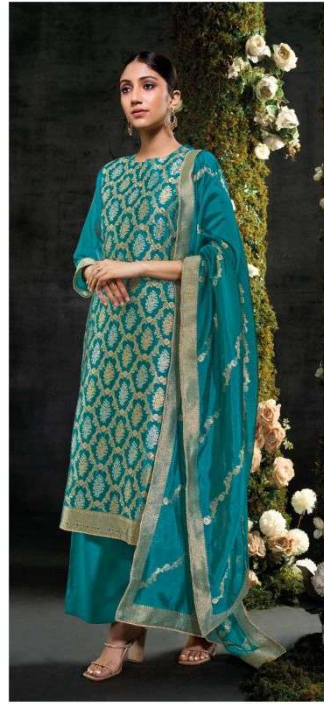

Ganga[®]
Moana
S2932

S2932-A

S2932-B

S2932-C

S2932-D

PRODUCT NAME	MOANA
D.NO.	S2932
DESCRIPTION	<p>TOP PREMIUM VISCOSE SILK JACQUARD WITH HAND WORK & JARI LACE FOR DAMAN AND SLEEVES.</p> <p>BOTTOM PREMIUM SILK SATIN SOLID COLOR</p> <p>DUPATTA PREMIUM VISCOSE SILK JACQUARD WITH JARI LACE BORDER.</p>
HSN CODE	540834
WHOLESALE PRICE	2465/- EACH+GST(EXTRA)

S2932-A

S2932-B

S2932-C

S2932-D

Ganga®
Moana
S2932- A/B/C/D