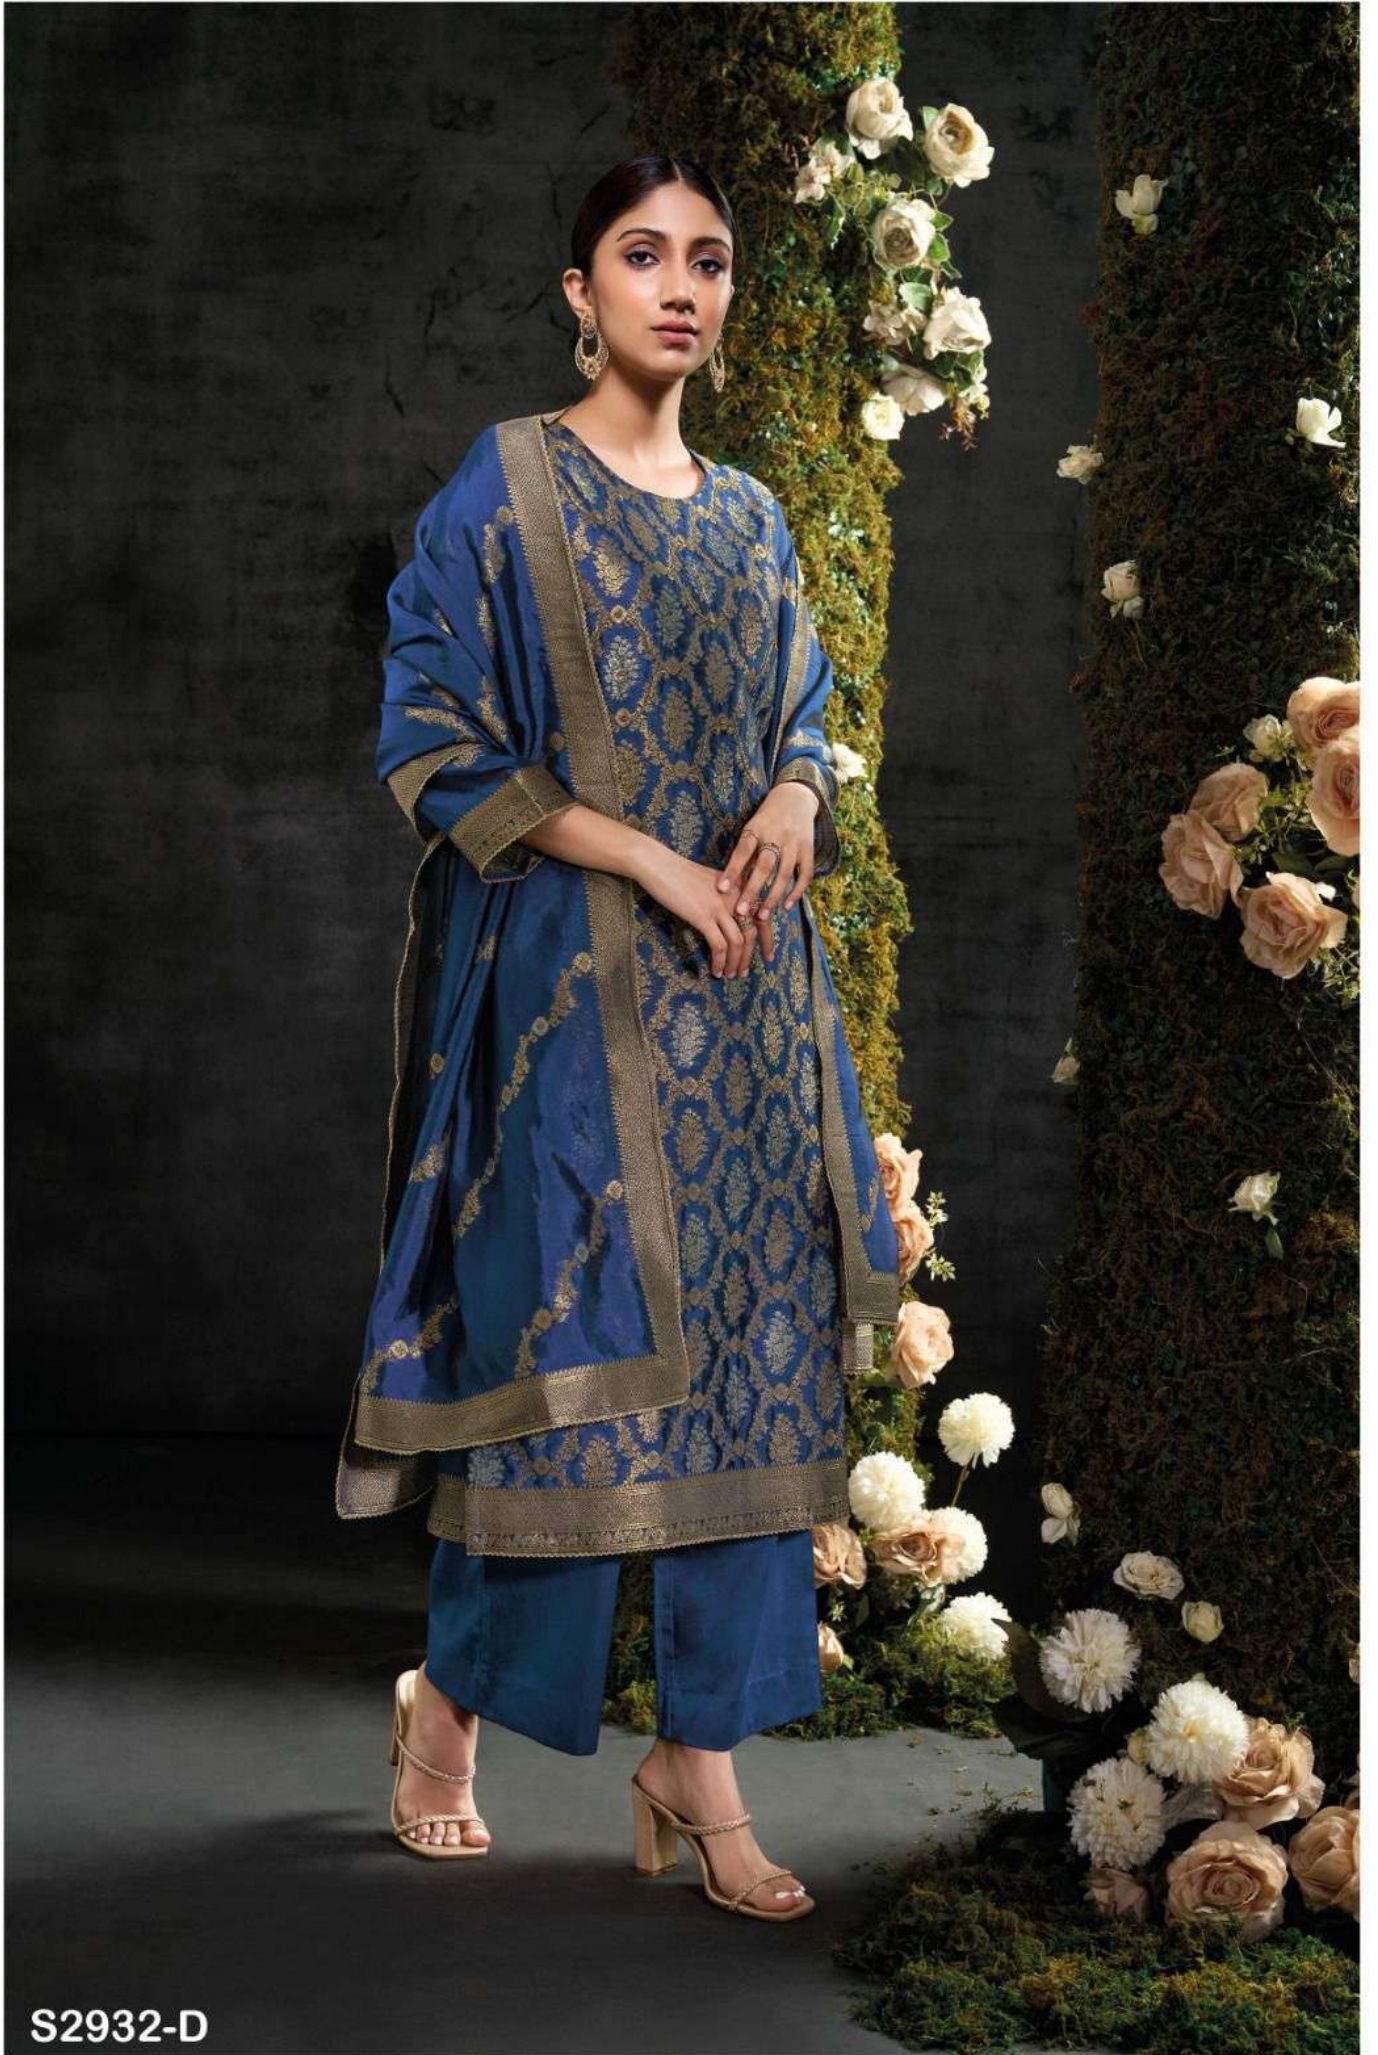

Ganga[®]
Moana
S2932

S2932-A

S2932-B

S2932-C

S2932-D

PRODUCT NAME	MOANA
D.NO.	S2932
DESCRIPTION	<p>TOP PREMIUM VISCOSE SILK JACQUARD WITH HAND WORK & JARI LACE FOR DAMAN AND SLEEVES.</p> <p>BOTTOM PREMIUM SILK SATIN SOLID COLOR</p> <p>DUPATTA PREMIUM VISCOSE SILK JACQUARD WITH JARI LACE BORDER.</p>
HSN CODE	540834
WHOLESALE PRICE	2465/- EACH+GST(EXTRA)

S2932-A

S2932-B

S2932-C

S2932-D

Ganga®
Moana
S2932- A/B/C/D