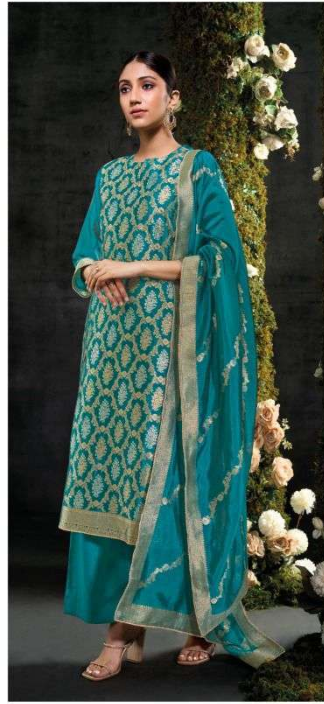

Ganga[®]
Moana
S2932

S2932-A

S2932-B

S2932-C

S2932-D

PRODUCT NAME	MOANA
D.NO.	S2932
DESCRIPTION	<p>TOP PREMIUM VISCOSE SILK JACQUARD WITH HAND WORK & JARI LACE FOR DAMAN AND SLEEVES.</p> <p>BOTTOM PREMIUM SILK SATIN SOLID COLOR</p> <p>DUPATTA PREMIUM VISCOSE SILK JACQUARD WITH JARI LACE BORDER.</p>
HSN CODE	540834
WHOLESALE PRICE	2465/- EACH+GST(EXTRA)

S2932-A

S2932-B

S2932-C

S2932-D

Ganga®
Moana
S2932- A/B/C/D