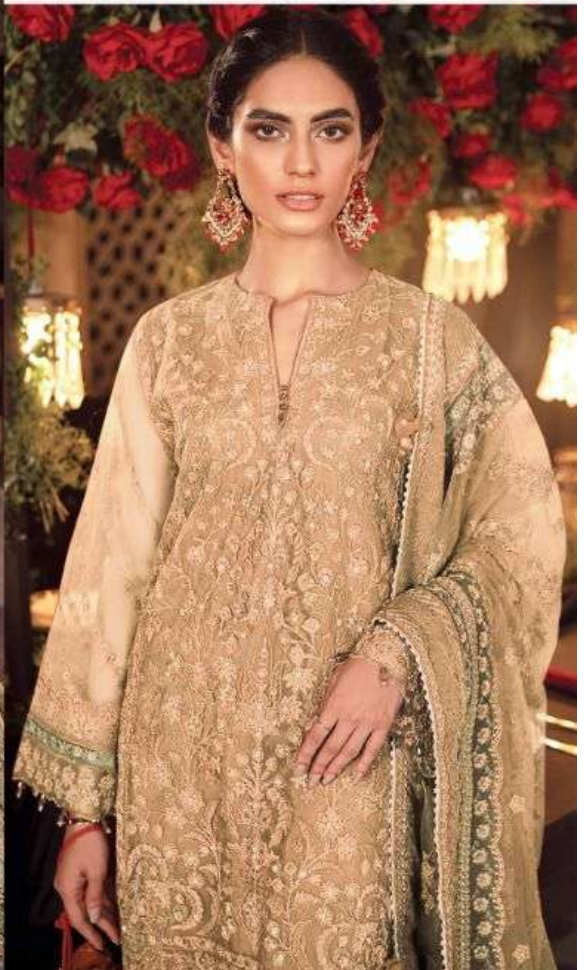

**Fabric Details**

Top:- georgette fabric with work  
Inner/bottom:- heavy Santoon  
Dupatta:- naznin fabric with work

**D.NO:-143-H**

**Fabric Details**

Top:- georgette fabric with work  
Inner/bottom:- heavy Santoon  
Dupatta:- naznin fabric with work

**D.NO:-143-H**

**Fabric Details**

Top:- georgette fabric with work  
Inner/bottom:- heavy Santoon  
Dupatta:- naznin fabric with work

**D.NO:-143-J**

PREMIUM QUALITY  
D.NO:-143-J