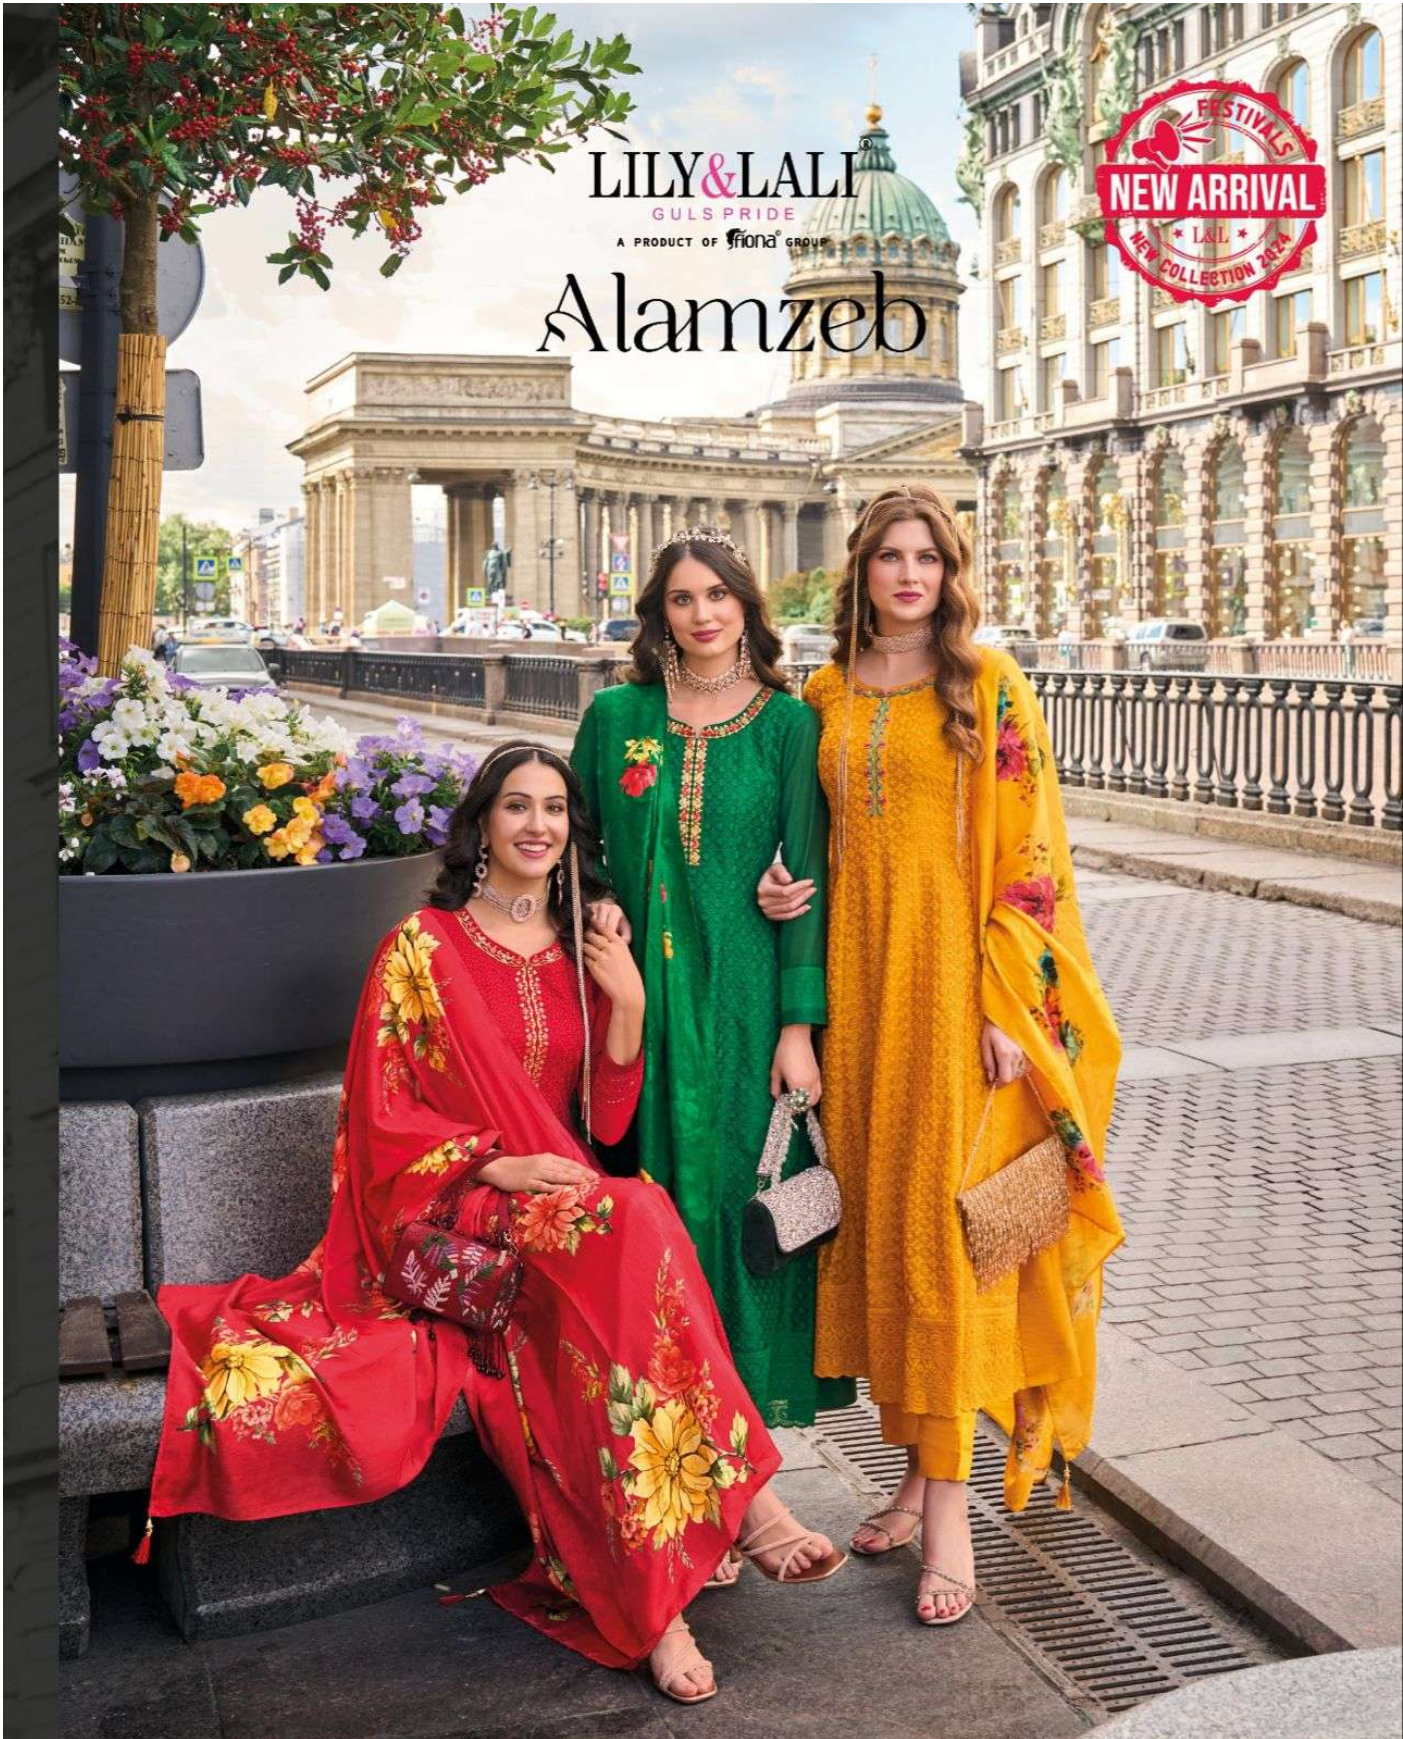

LILY & LALI
GULS PRIDE

A PRODUCT OF Sirona GROUP

Alamzeb