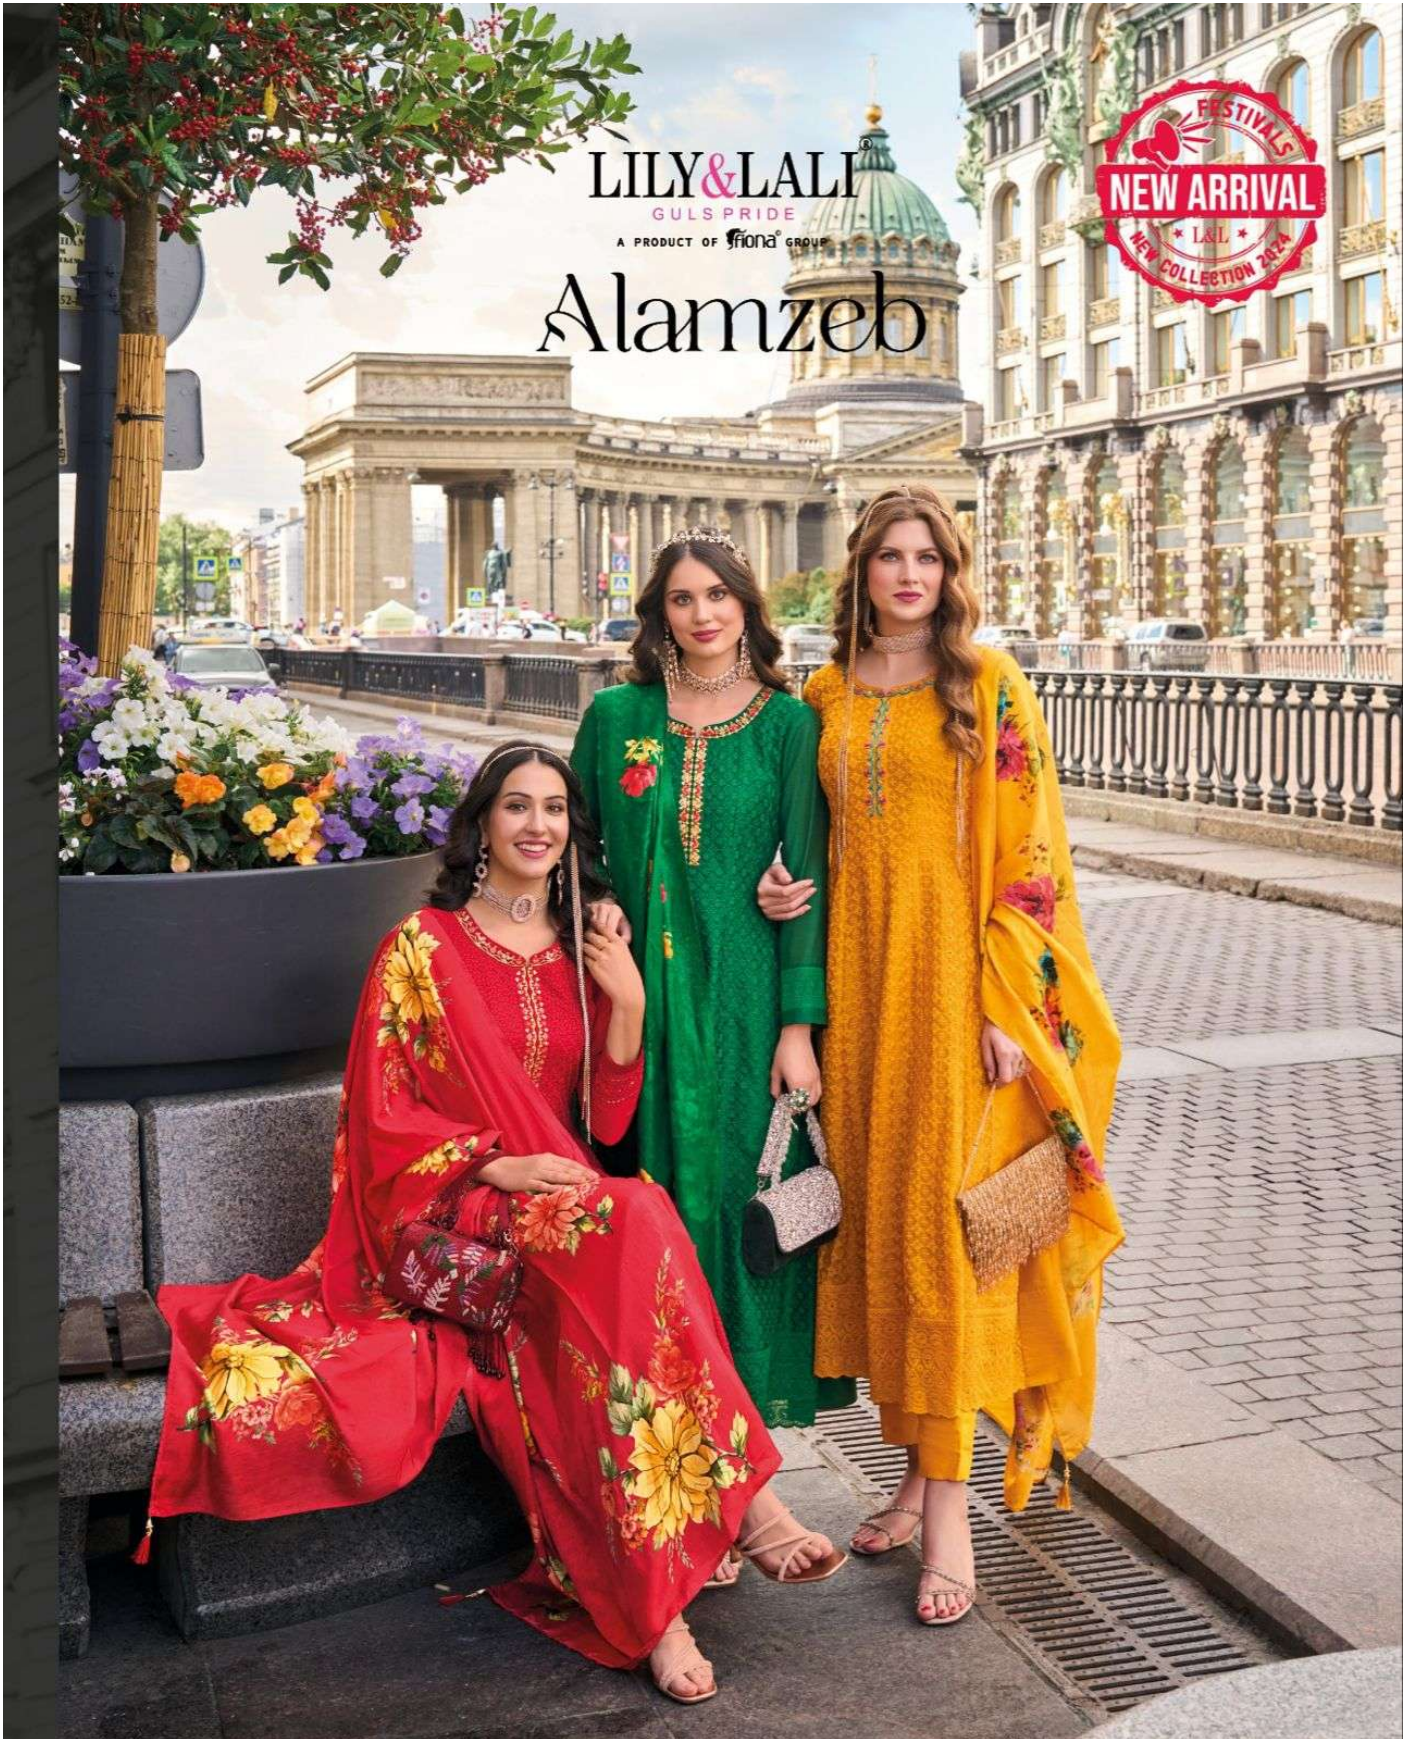

LILY & LALI
GULS PRIDE

A PRODUCT OF **fiona** GROUP

Alamzeb

SENSIBILITY STYLISH

There is beauty in all things, you just need to look close enough

LILY&LALI®
GULS PRIDE
A PRODUCT OF PINKO GROUP

21203

SENSIBILITY STYLISH