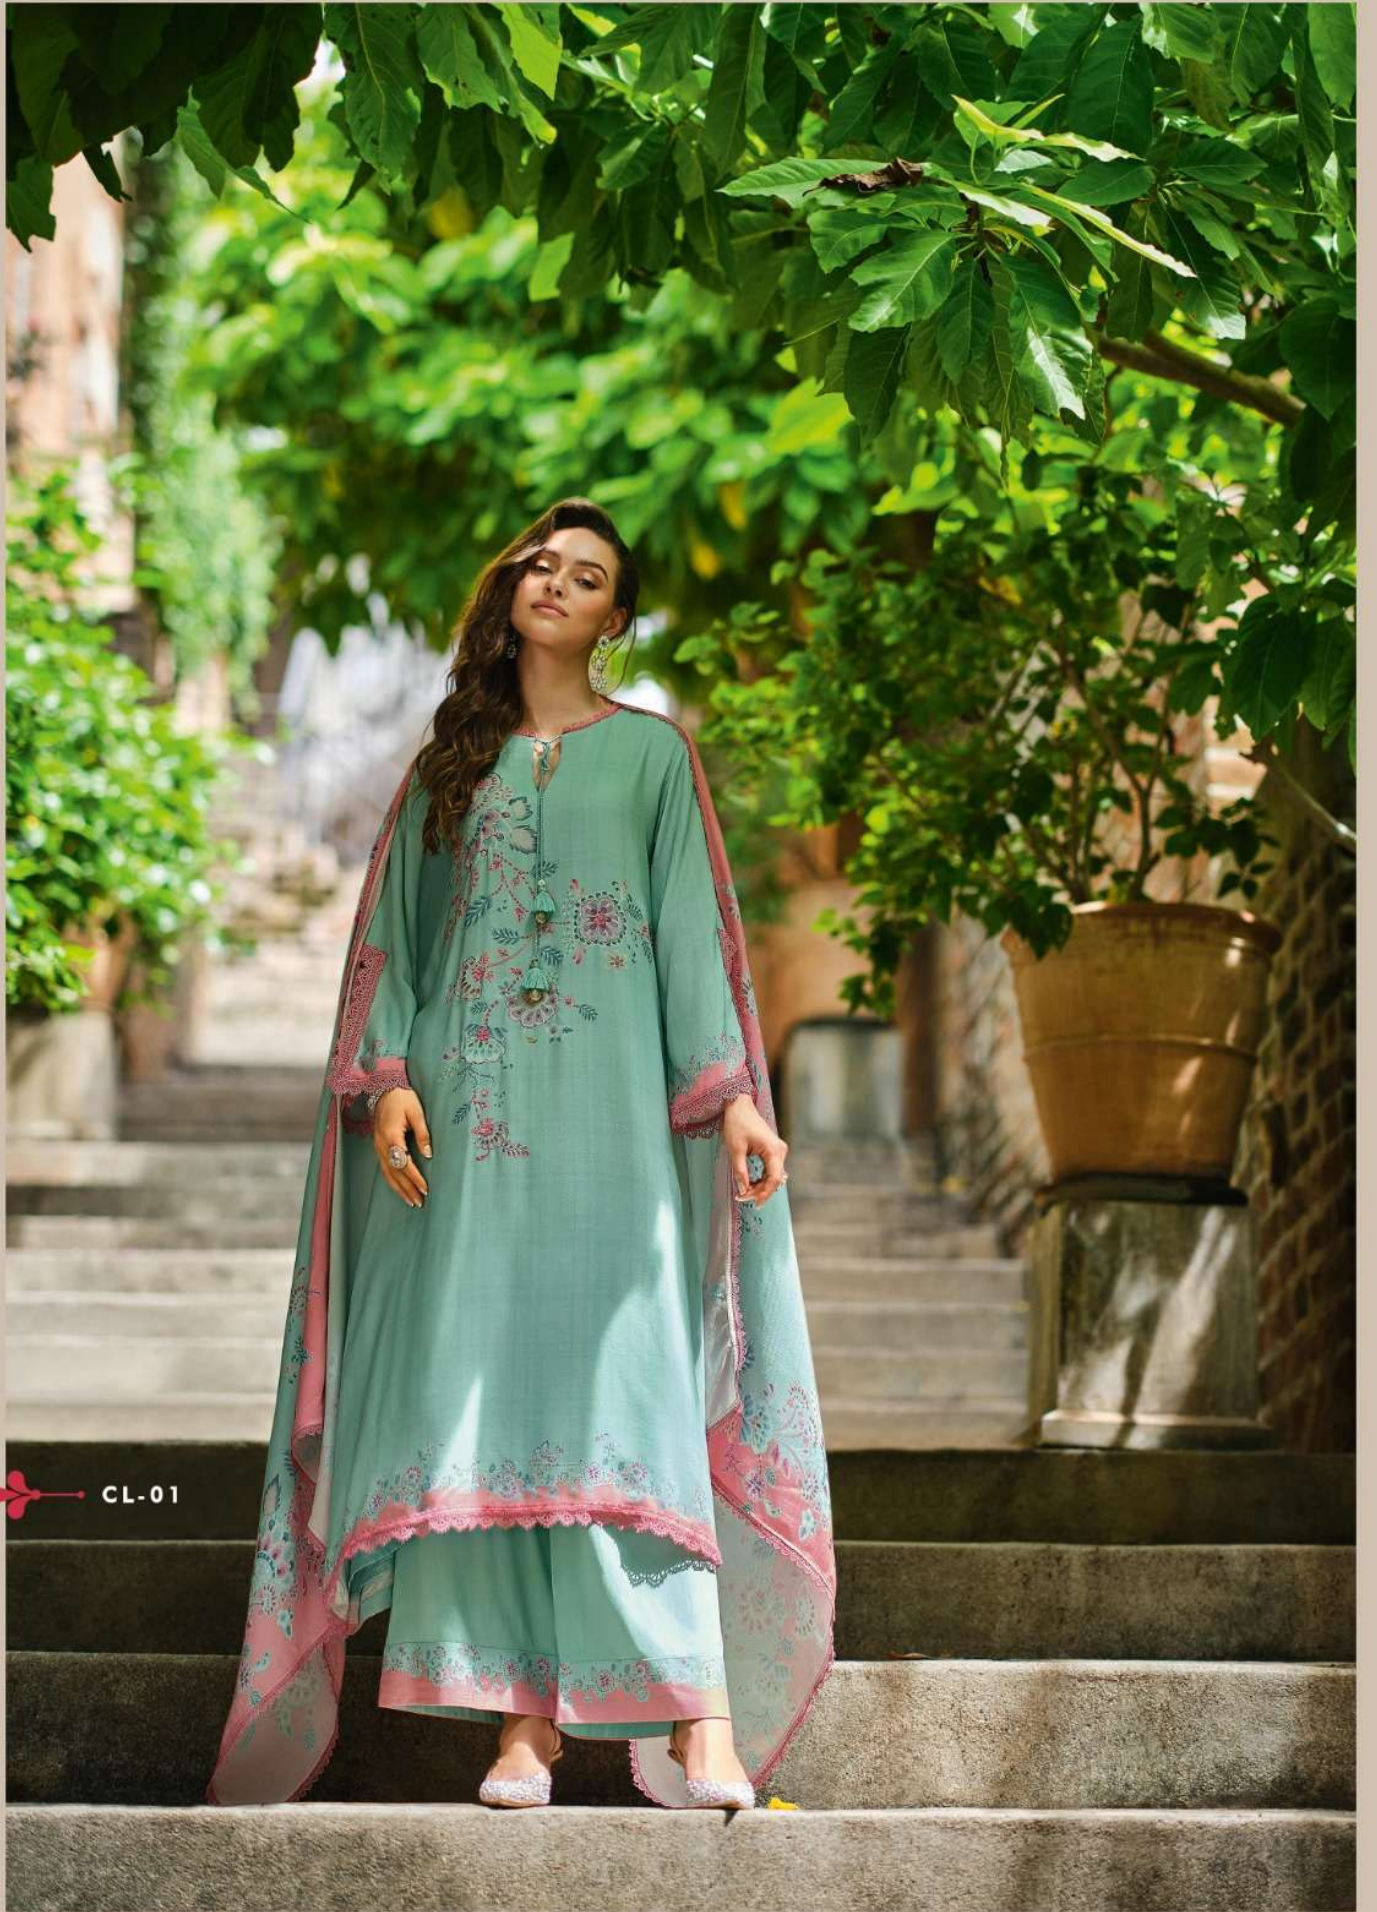

VARSHAA

❖ Checkered lily ❖

CL-01

CL-02

CL-03

CL-04

CL-05

VARSHAA

❖ **Checkered lily** ❖

DESIGN	PRICE	DESCRIPTION
CL - 01	2180/-	TOP VISCOSE PASHMINA DIGITALLY PRINTED WITH PITA HANDWORK AND LACES.
CL - 02	2180/-	-
CL - 03	2180/-	DUPATTA VISCOSE PASHMINA DIGITALLY PRINTED WITH ADDED TASSELS.
CL - 04	2180/-	-
CL - 05	2180/-	BOTTOM VISCOSE PASHMINA SOLID.