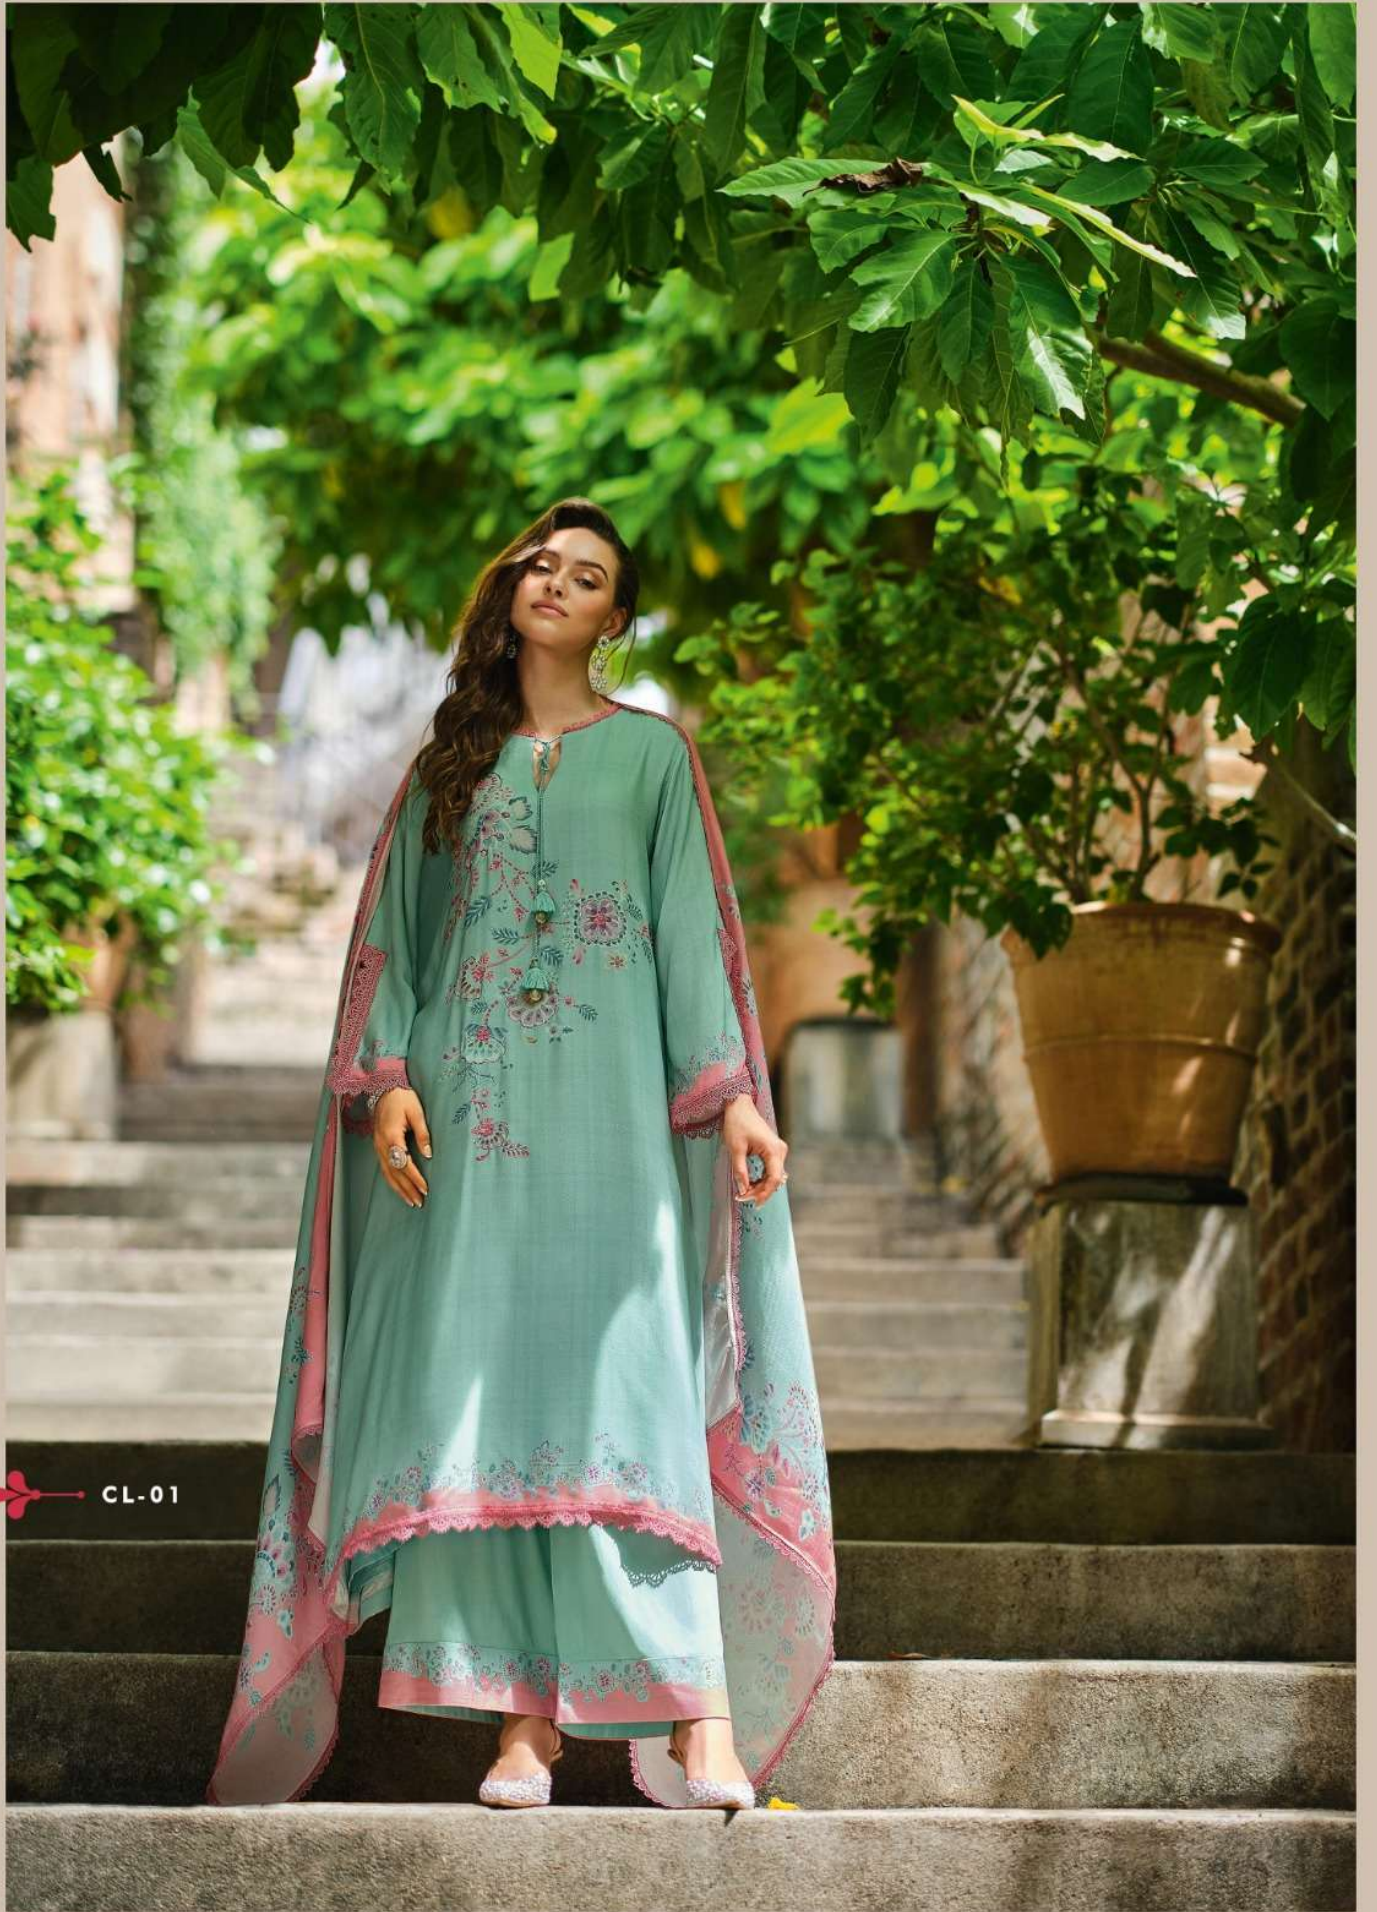

VARSHAA

— ❁ — **Checkered lily** — ❁ —

CL-01

CL-02

CL-03

CL-04

CL-05

VARSHAA

❖ **Checkered lily** ❖

DESIGN	PRICE	DESCRIPTION
CL - 01	2180/-	TOP VISCOSE PASHMINA DIGITALLY PRINTED WITH PITA HANDWORK AND LACES.
CL - 02	2180/-	-
CL - 03	2180/-	DUPATTA VISCOSE PASHMINA DIGITALLY PRINTED WITH ADDED TASSELS.
CL - 04	2180/-	-
CL - 05	2180/-	BOTTOM VISCOSE PASHMINA SOLID.