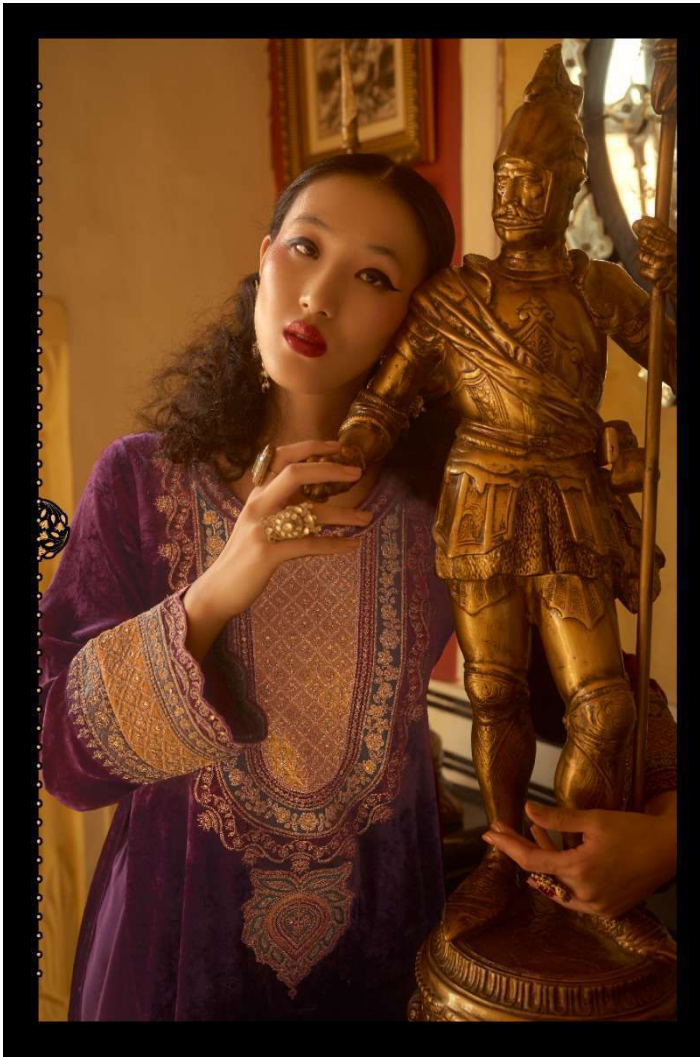

AIQA
LIPSETTE

Surkh

"red"

GRACEFUL PANACHE

AIQA

ESTABLISHED

A-1117

An epitome of graceful panache.