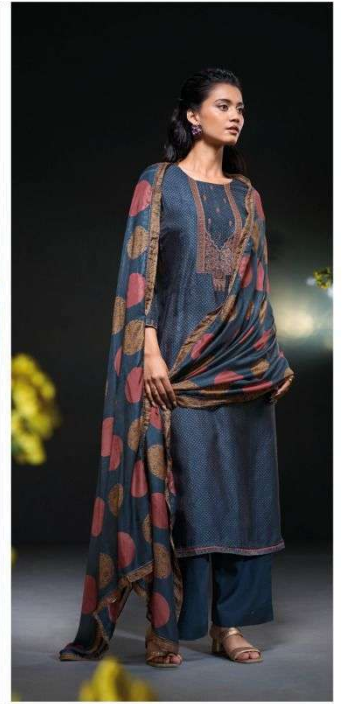

Ganga®
Njapa
S2972

S2972-A

S2972-B

S2972-C

S2972-D

S2972-C

PRODUCT NAME	<i>NJAPA</i>
D.NO.	S2972
DESCRIPTION	<p>TOP PREMIUM BEMBERG RUSSIAN SILK PRINTED WITH EMBROIDERY AND EMBROIDERY LACE BORDER ON DAMAN & SLEEVES.</p> <p>BOTTOM PREMIUM SLIK SATIN SOLID COLOR</p> <p>DUPATTA PREMIUM BEMBERG LAWN PRINTED WITH CROCHET LACE.</p>
HSN CODE	540834
WHOLESALE PRICE	2345/- EACH+GST(EXTRA)

S2972-A

S2972-B

S2972-C

S2972-D

Ganga®
Njapa
S2972- A/B/C/D