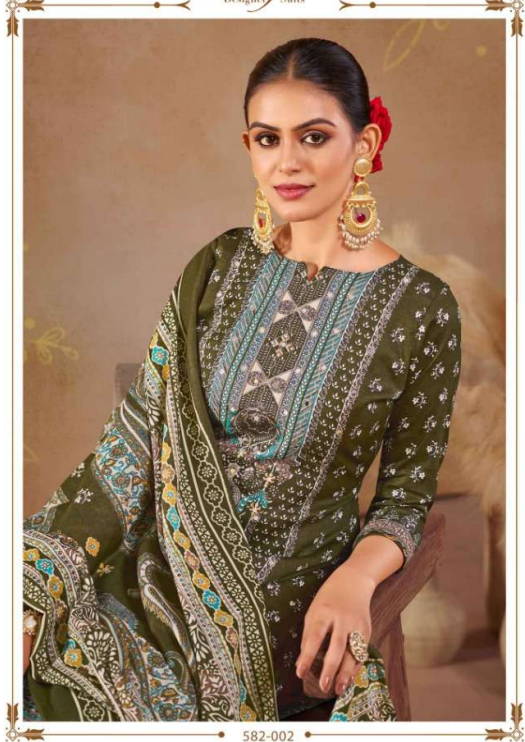

STYLE GUIDE | 24

Zulfat®
Designer Suits

582-002

Perfect design