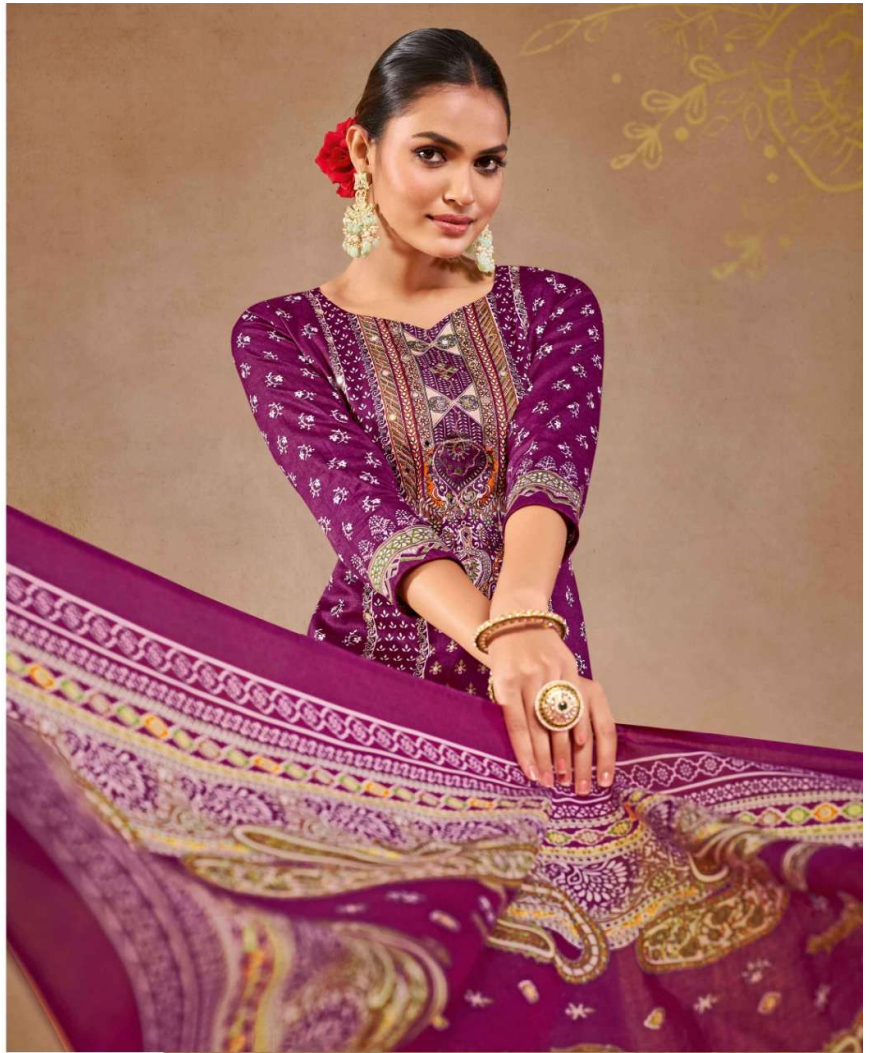

Zulfat®
Designer Suits

Fashion
CELEBRATING

Zulfat®
Designer Suits

582-001

Bring fresh