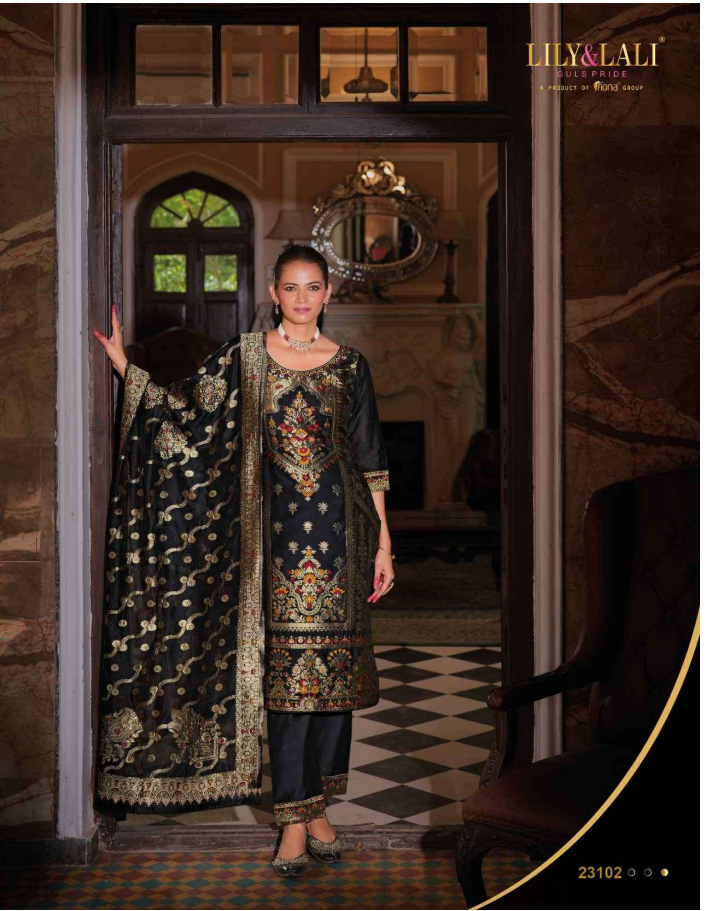

LILY & LALI
KULS PRIDE
A PRODUCT OF FASHION GROUP

23102 ○ ○ ●