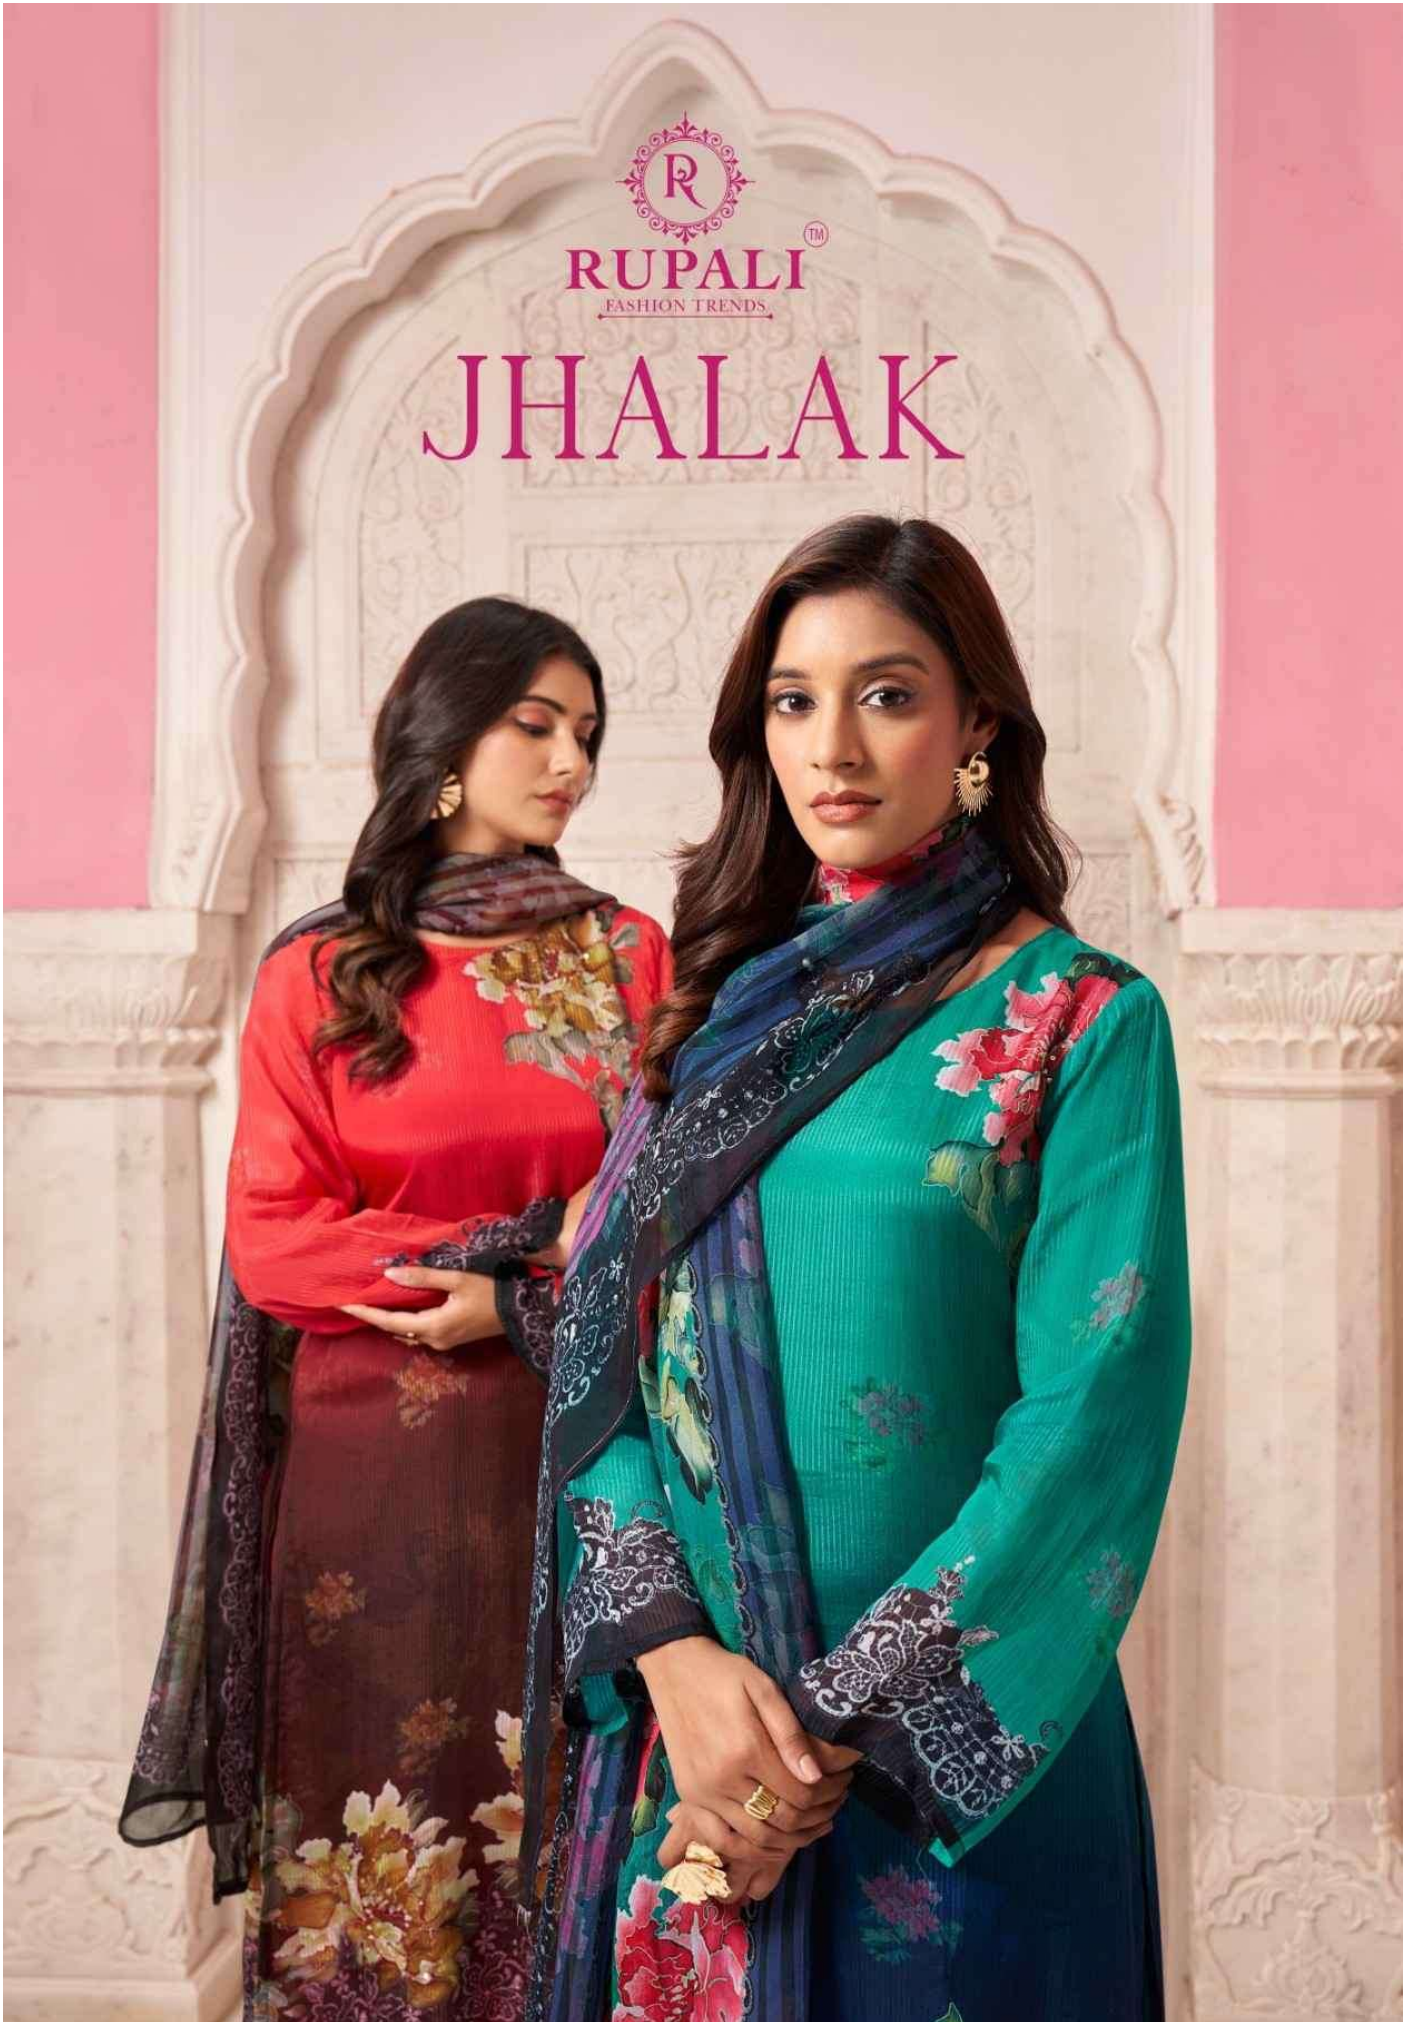

# JHALAK

D.NO:2301

ADD SHINE TO YOUR ETHNIC WARDROBE WITH THESE FABULOUS DESIGN DRESSES

*Timeless*  
TRENDS

D.NO:2302

*Queen*  
**BEAUTYS**

THIS ELEGANT APPAREL WILL ADD STYLE TO YOUR STUNNING LOOK

**RUPALI**  
FASHION TRENDS