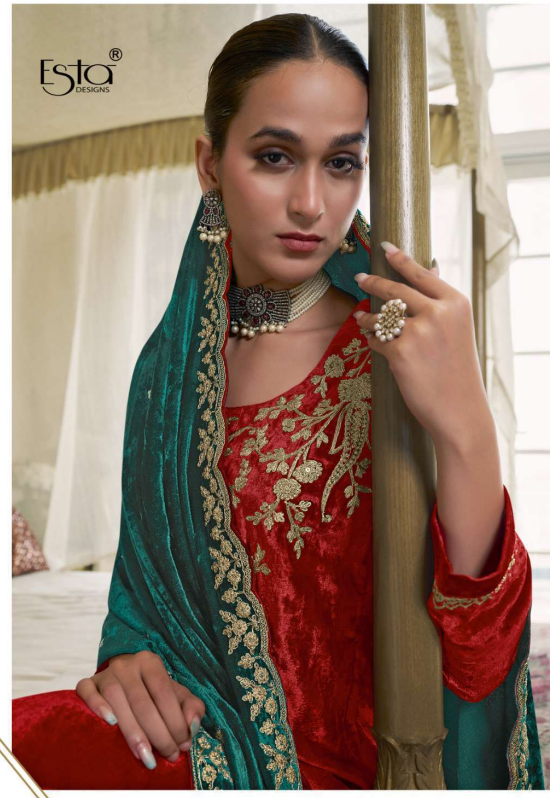

Iconic Style #101