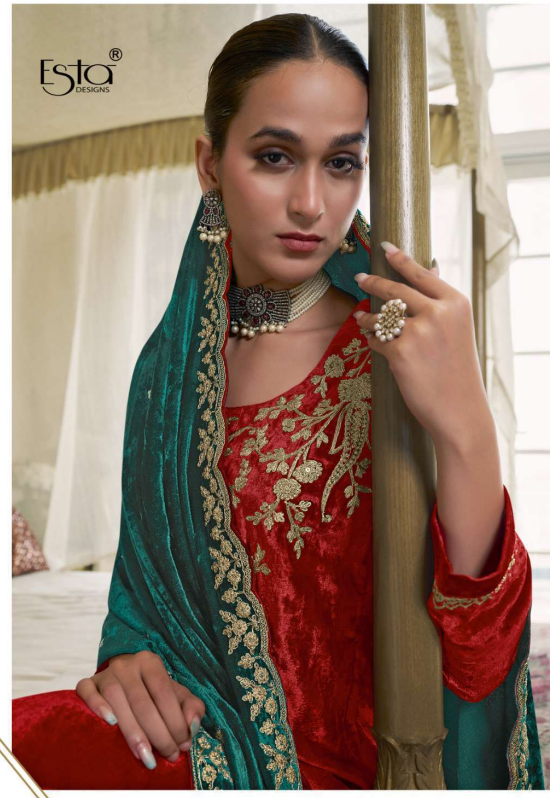

Esta[®]
DESIGNS

MEHER

Iconic Style #101

Ethereal Beauty #102

Esta[®]
DESIGNS

#103 *Elegant Simplicity*

Modern Majesty #104

Esta[®]
DESIGNS

#105 Global Influence

#106 Vintage Revival

MEHER

DESIGN NO

101 TO 106

DESCRIPTIONS

SHIRT : PURE SILK VELVET WITH
FANCY CORD EMBROIDERY WORK

DUPATTA : PURE SILK VELVET WITH FANCY
(38" width) CORD EMBROIDERY WORK FOUR SIDE