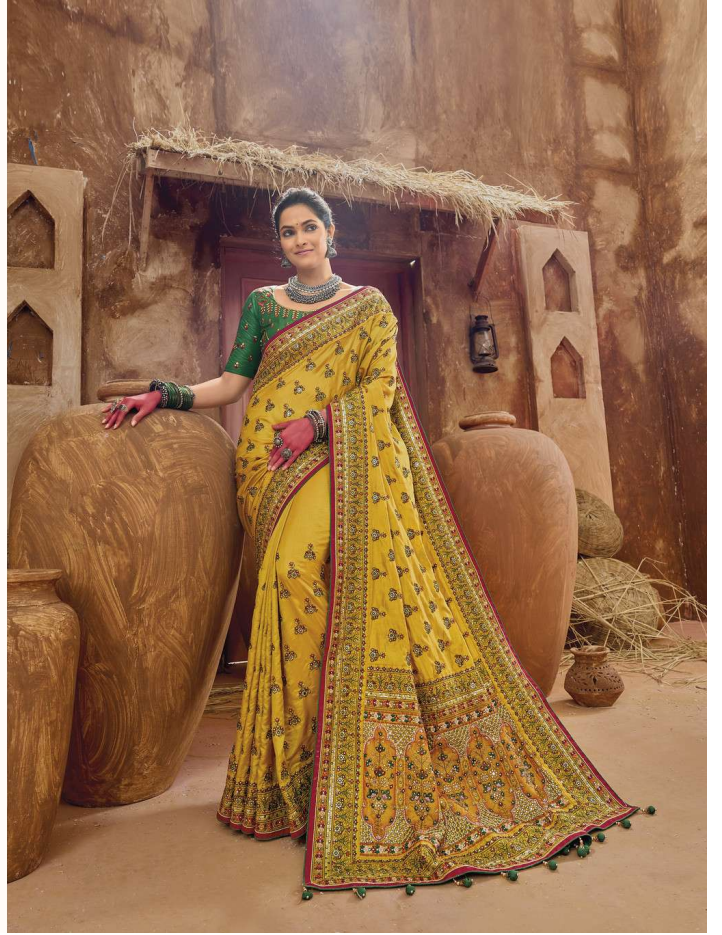

MN || 6901

an expression of artistry™

M. N. Oza's