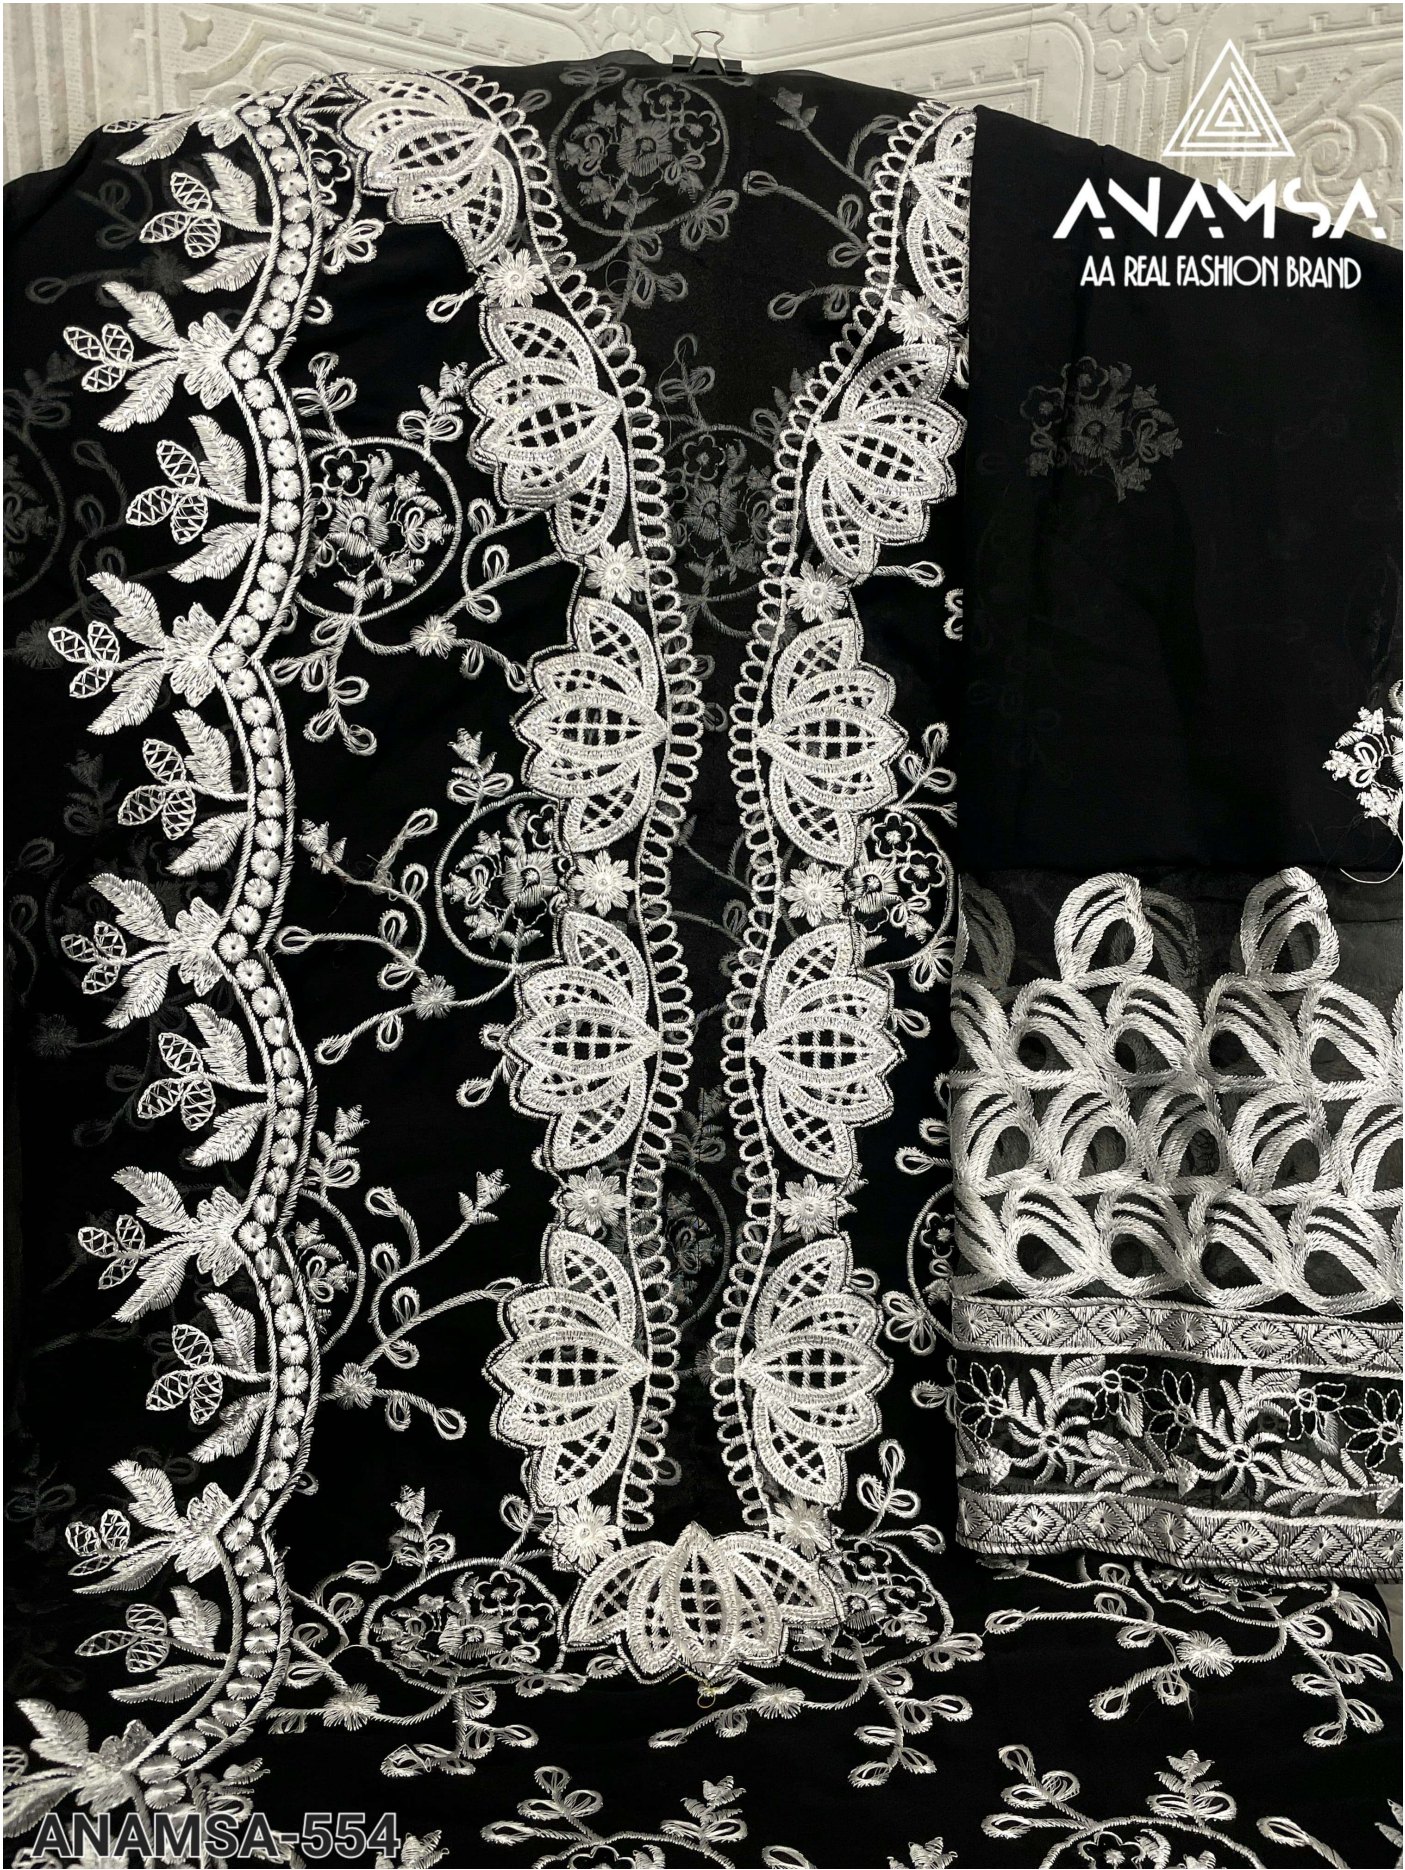

ANAMSA
AA REAL FASHION BRAND

ANAMSA-554

ANAMSA
AA REAL FASHION BRAND

ANAMSA-554

ANAMSA
AA REAL FASHION BRAND

ANAMSA-554

SEMI STICH COLLECTION

TOP- PURE FOX GEORGETTE WITH HEAVY EMBROIDERY AND SEQUENCE WORK
BOTTOMINNER- DULL SHANTOON
DUPATTA- PURE FOX GEORGETTE FANCY DUPATTA WITH HEAVY EMBROIDERY