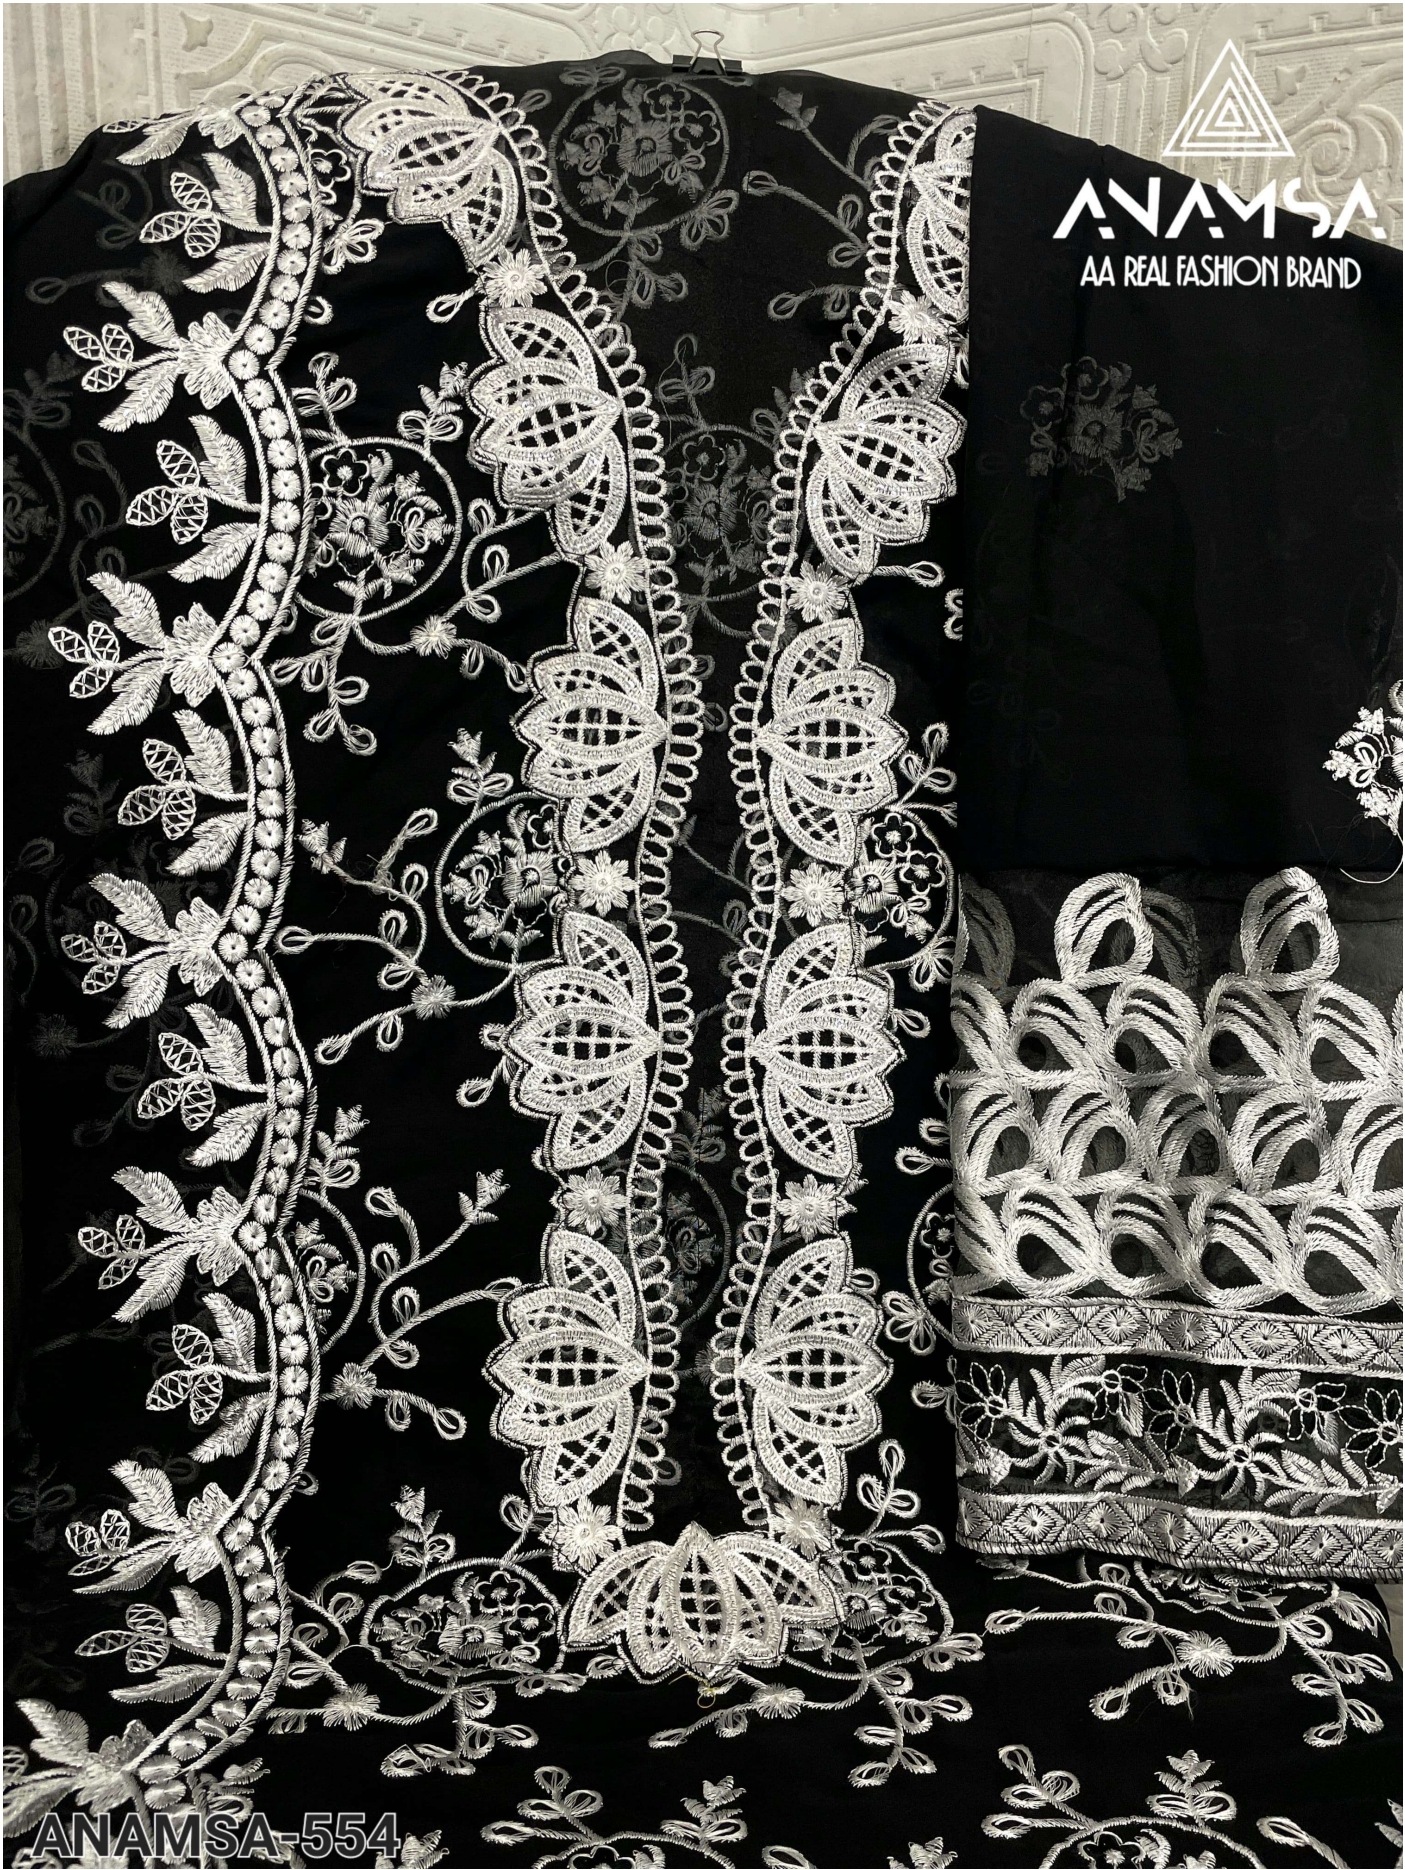

**ANAMSA**  
AA REAL FASHION BRAND

**ANAMSA-554**

**ANAMSA**  
AA REAL FASHION BRAND

**ANAMSA-554**

**ANAMSA**  
AA REAL FASHION BRAND

**ANAMSA-554**

SEMI STICH COLLECTION

TOP- PURE FOX GEORGETTE WITH HEAVY EMBROIDERY AND SEQUENCE WORK  
BOTTOMINNER- DULL SHANTOON  
DUPATTA- PURE FOX GEORGETTE FANCY DUPATTA WITH HEAVY EMBROIDERY