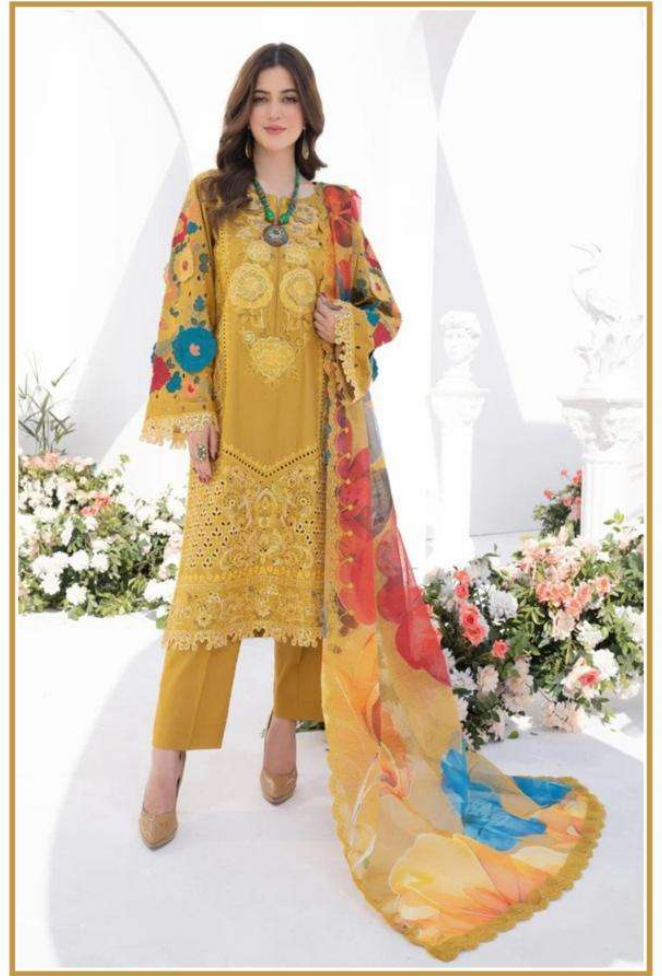

Saniya TRENDZ

Karma

Collection

VOL-01

1001

Saniya TRENDZ

Saniya
TRENDZ

1002

TRENDZ

1003

Saniya
TRENDZ

1003 B

Karma
Collection
BY WOLF

H - 1003 B

TOP: COTTON WITH HEAVY EMBROIDERY
CHAKKARAI WORK
BOTTOM: COTTON
DUPATTA: COTTON WITH DIGITAL PRINT

Saniya TRENDZ

Saniya TRENDZ

1001

1002

1003

Saniya TRENDZ
Karma
Collection
VOL-01

TOP:- COTTON WITH HEAVY EMBROIDERY
CHIKANKARI WORK
BOTTOM:- COTTON
DUPATTA:- COTTON WITH DIGITAL PRINT