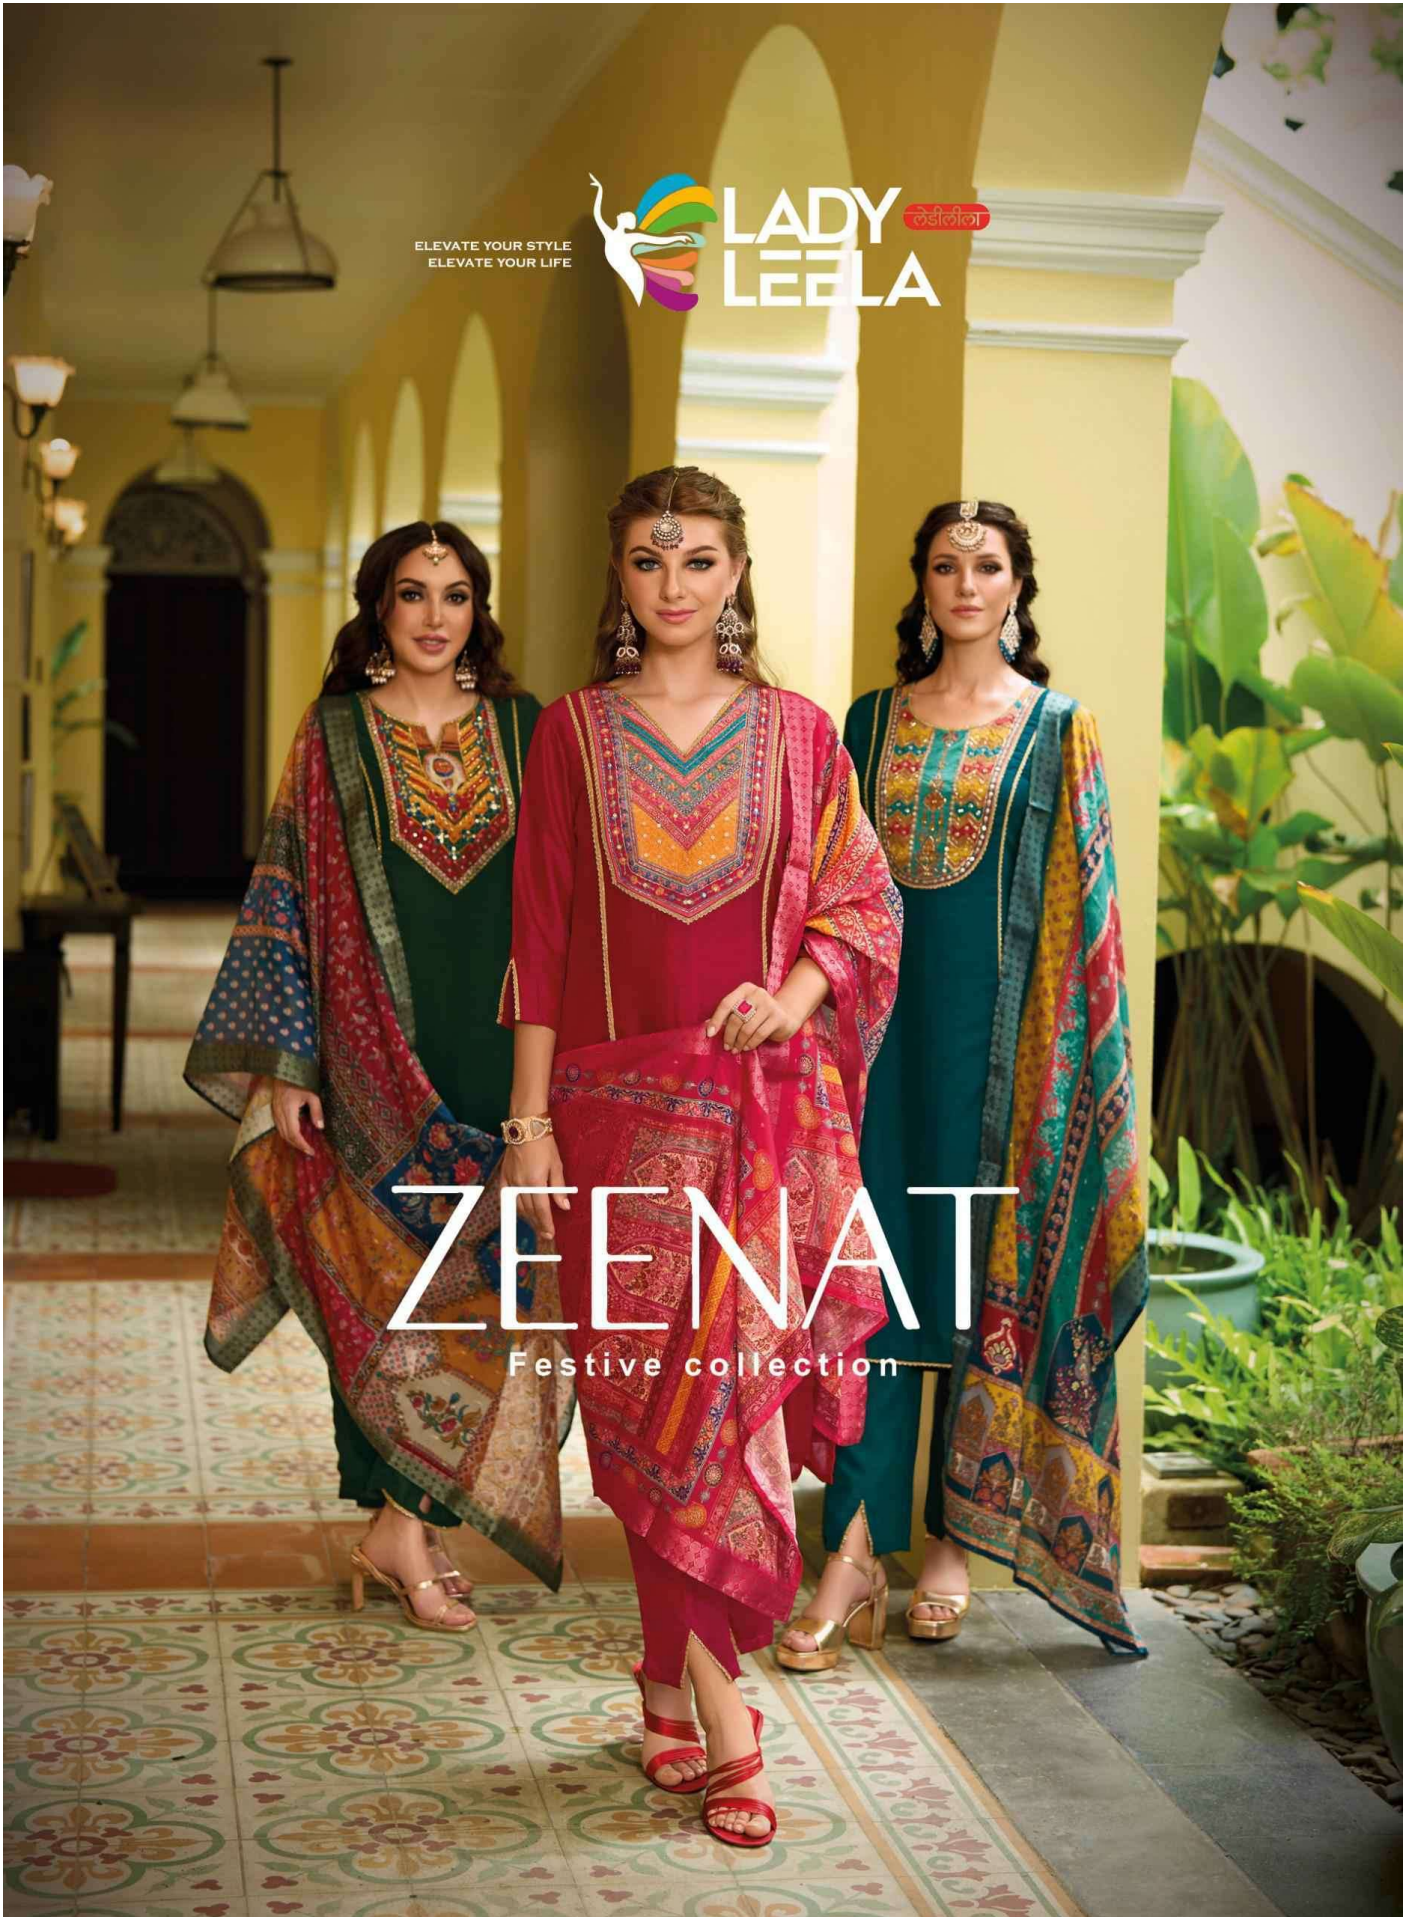

ZEENAT

Festive collection