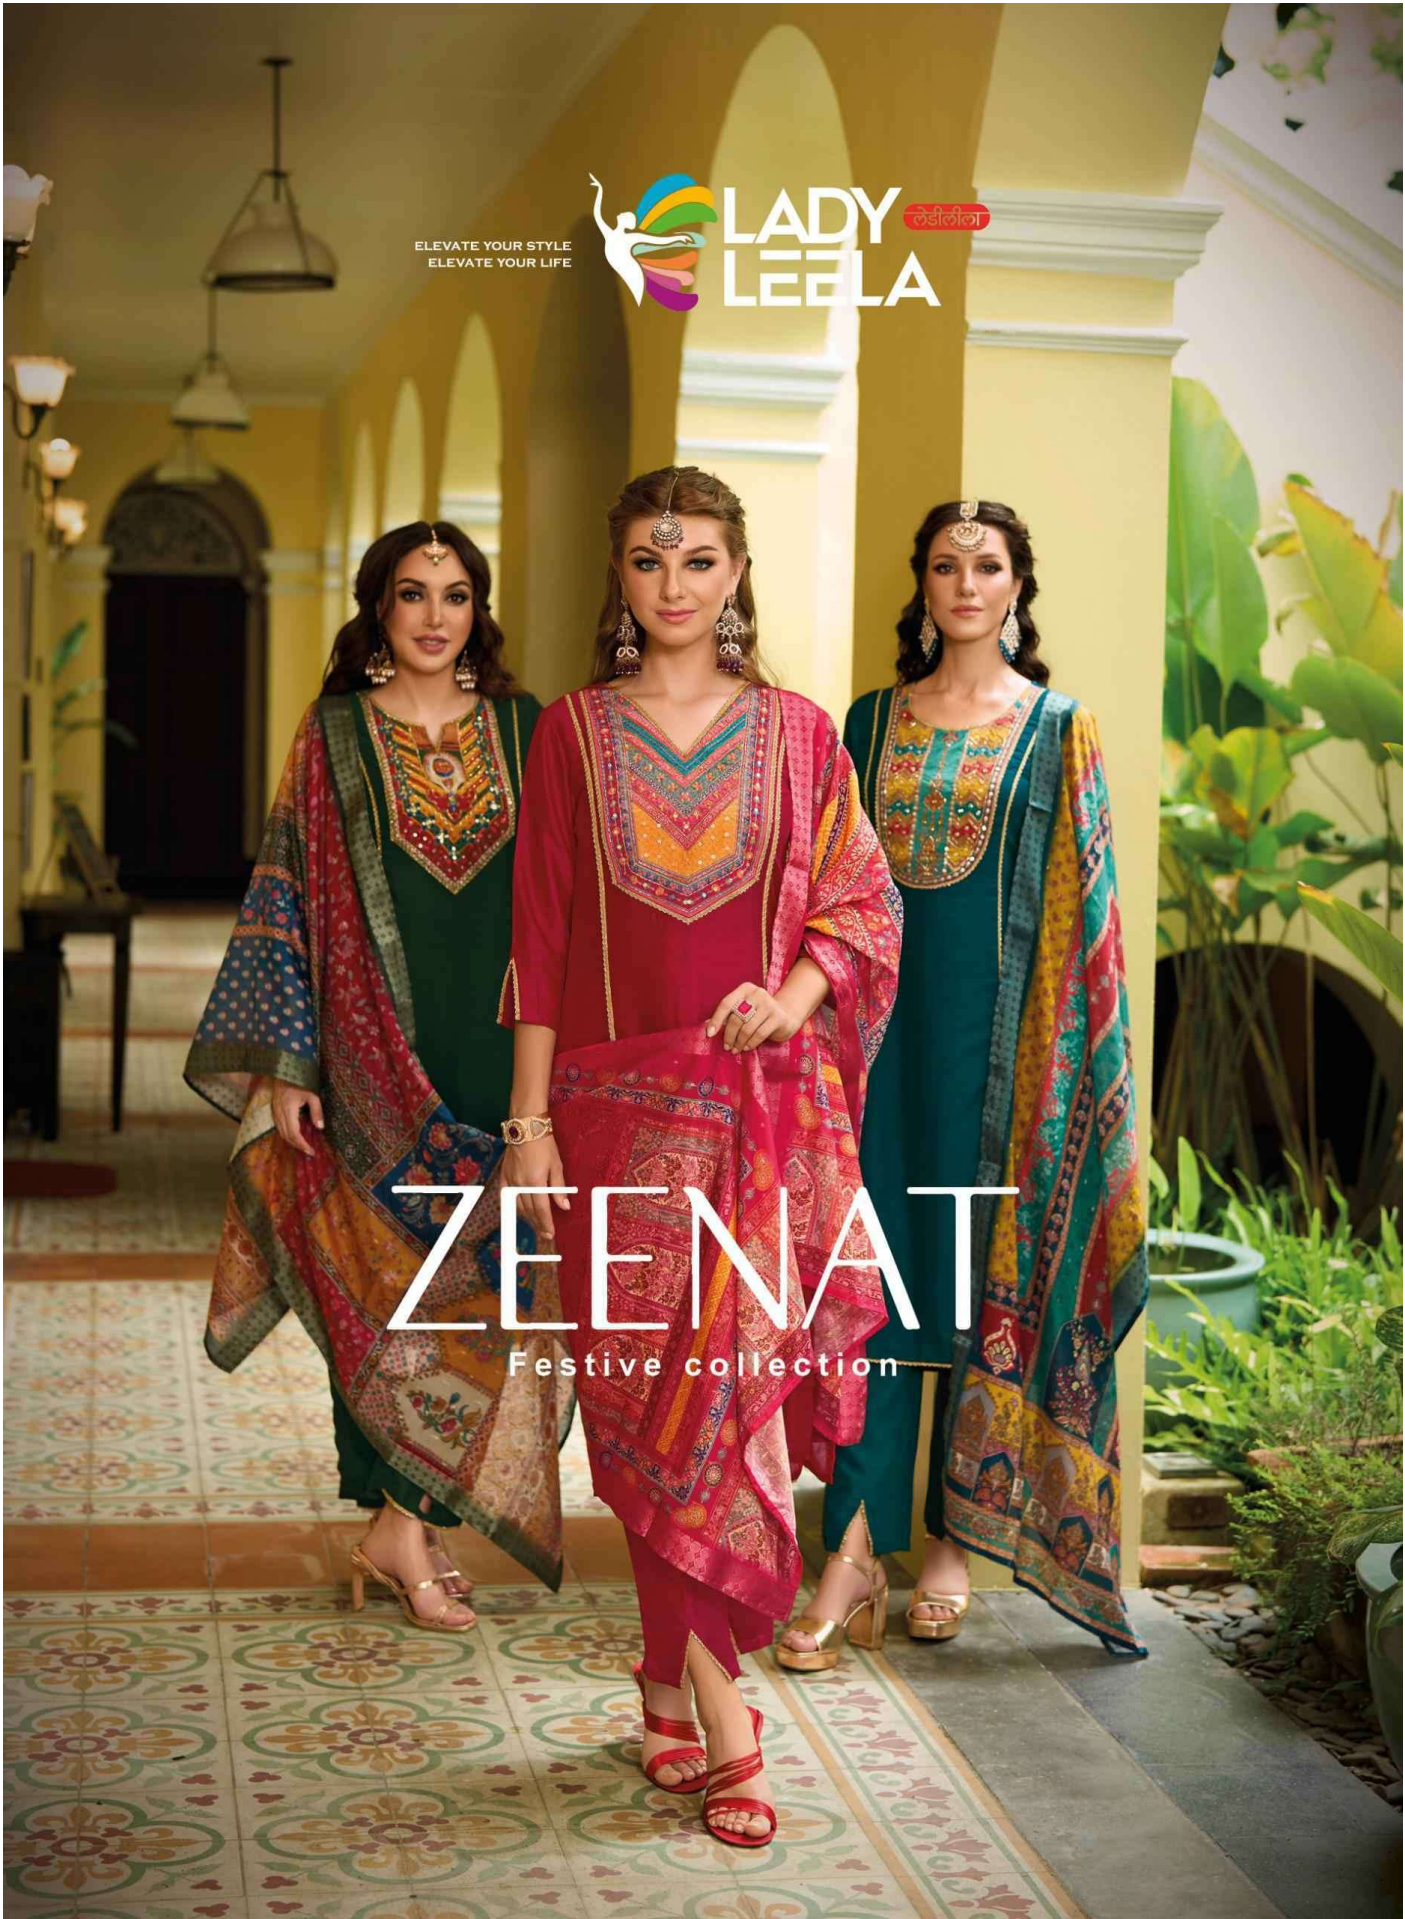

ZEENAT

Festive collection