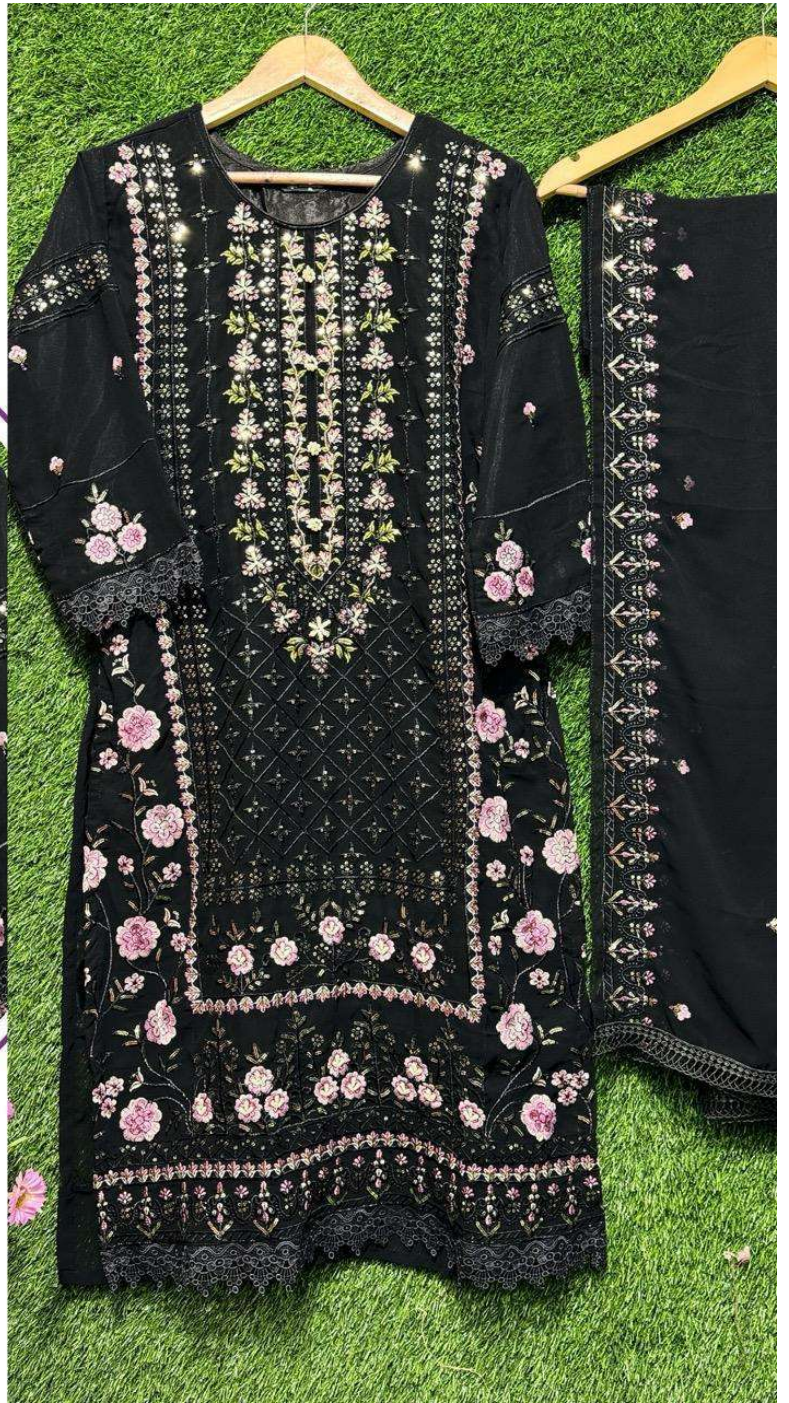

Ramsha

**READYMAD
COLLECTION**

**#R-1199
CREAM**

**#R-1199
BLACK**

READYMAD
#R-1199
BLACK

TOP - GEORGET EMBROIDERY
BOTTOM - SILK STICH
DUPATTA - GEORGET EMBROIDERY

Ⓟ DRY CLEAN ONLY.
⊗ DO NOT USE ANY BLEACH OR STAIN REMOVING CHEMICAL.
☎ IRON THE FABRIC AT MODERATE TEMPERATURE.

READYMAD
#R-1199
CREAM

TOP - GEORGET EMBROIDERY
BOTTOM - SILK STICH
DUPATTA - GEORGET EMBROIDERY

Ⓟ DRY CLEAN ONLY.
⚠ DO NOT USE ANY BLEACH OR STAIN REMOVING CHEMICAL.
🧊 IRON THE FABRIC AT MODERATE TEMPERATURE.