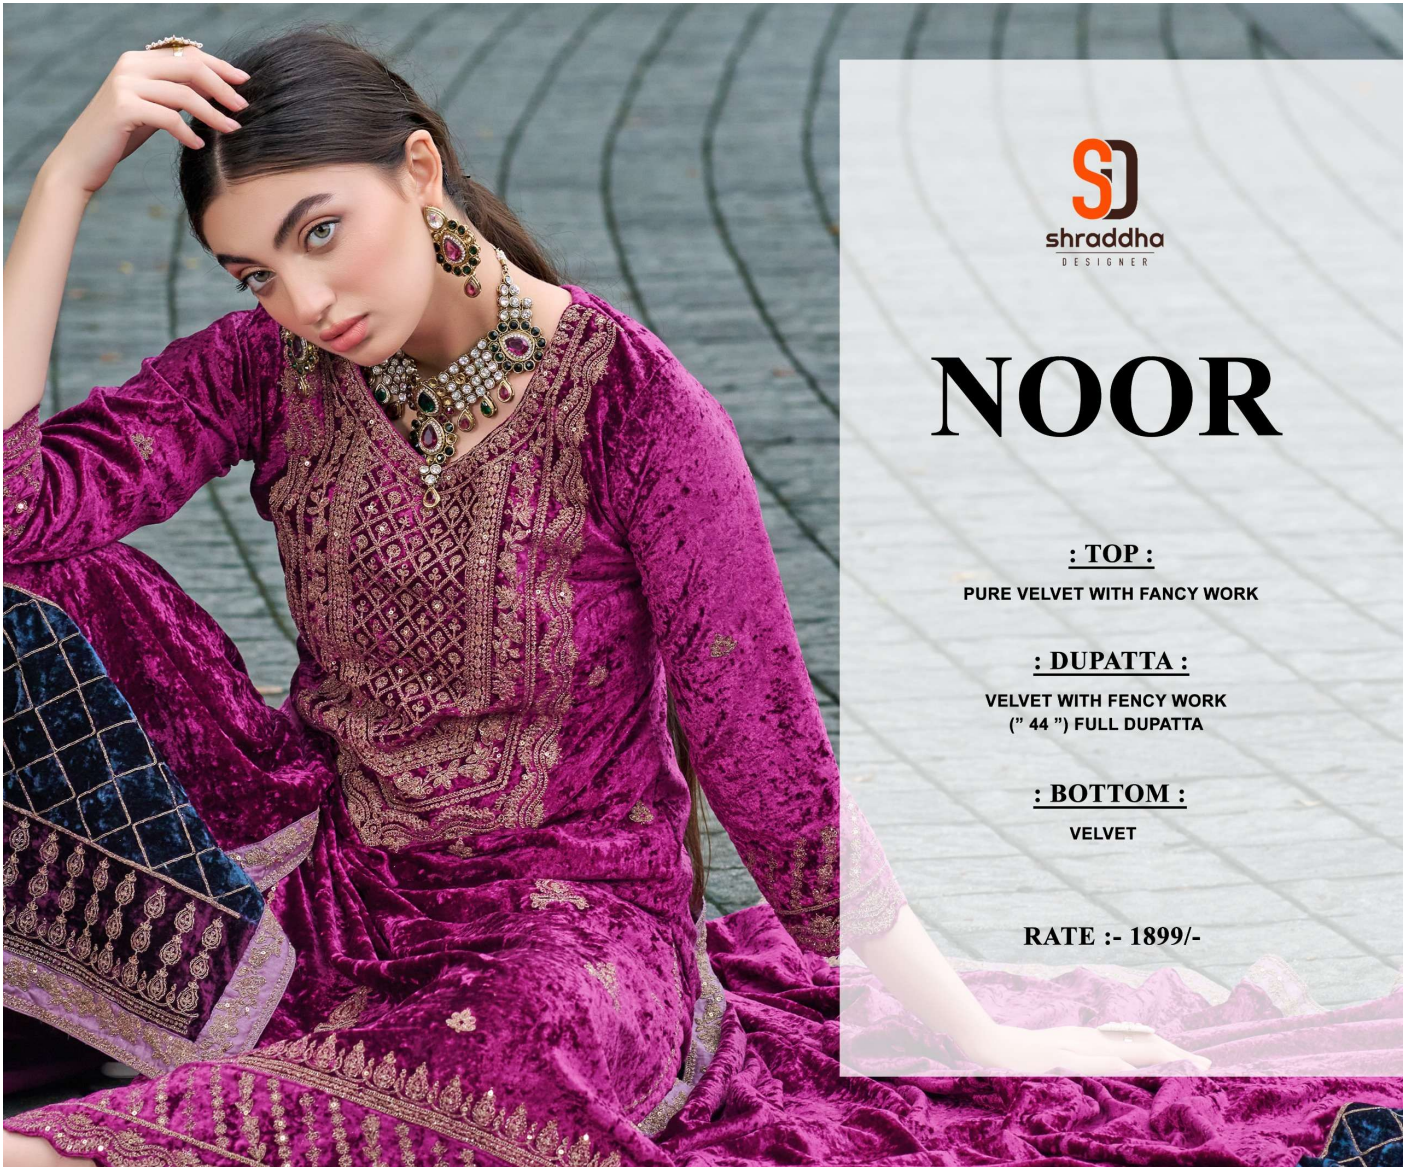

shradha  
DESIGNER

**NOOR**

**Venerable** VOGUE.D. NO.1004

**Elegance** EMERGENCE D.NO.1004

Beautiful BASHUL

**Marvelous** SHINE & GLORIFY D. NO.1004

# NOOR

**: TOP :**

PURE VELVET WITH FANCY WORK

**: DUPATTA :**

VELVET WITH FENCY WORK  
(" 44 ") FULL DUPATTA

**: BOTTOM :**

VELVET

**RATE :- 1899/-**