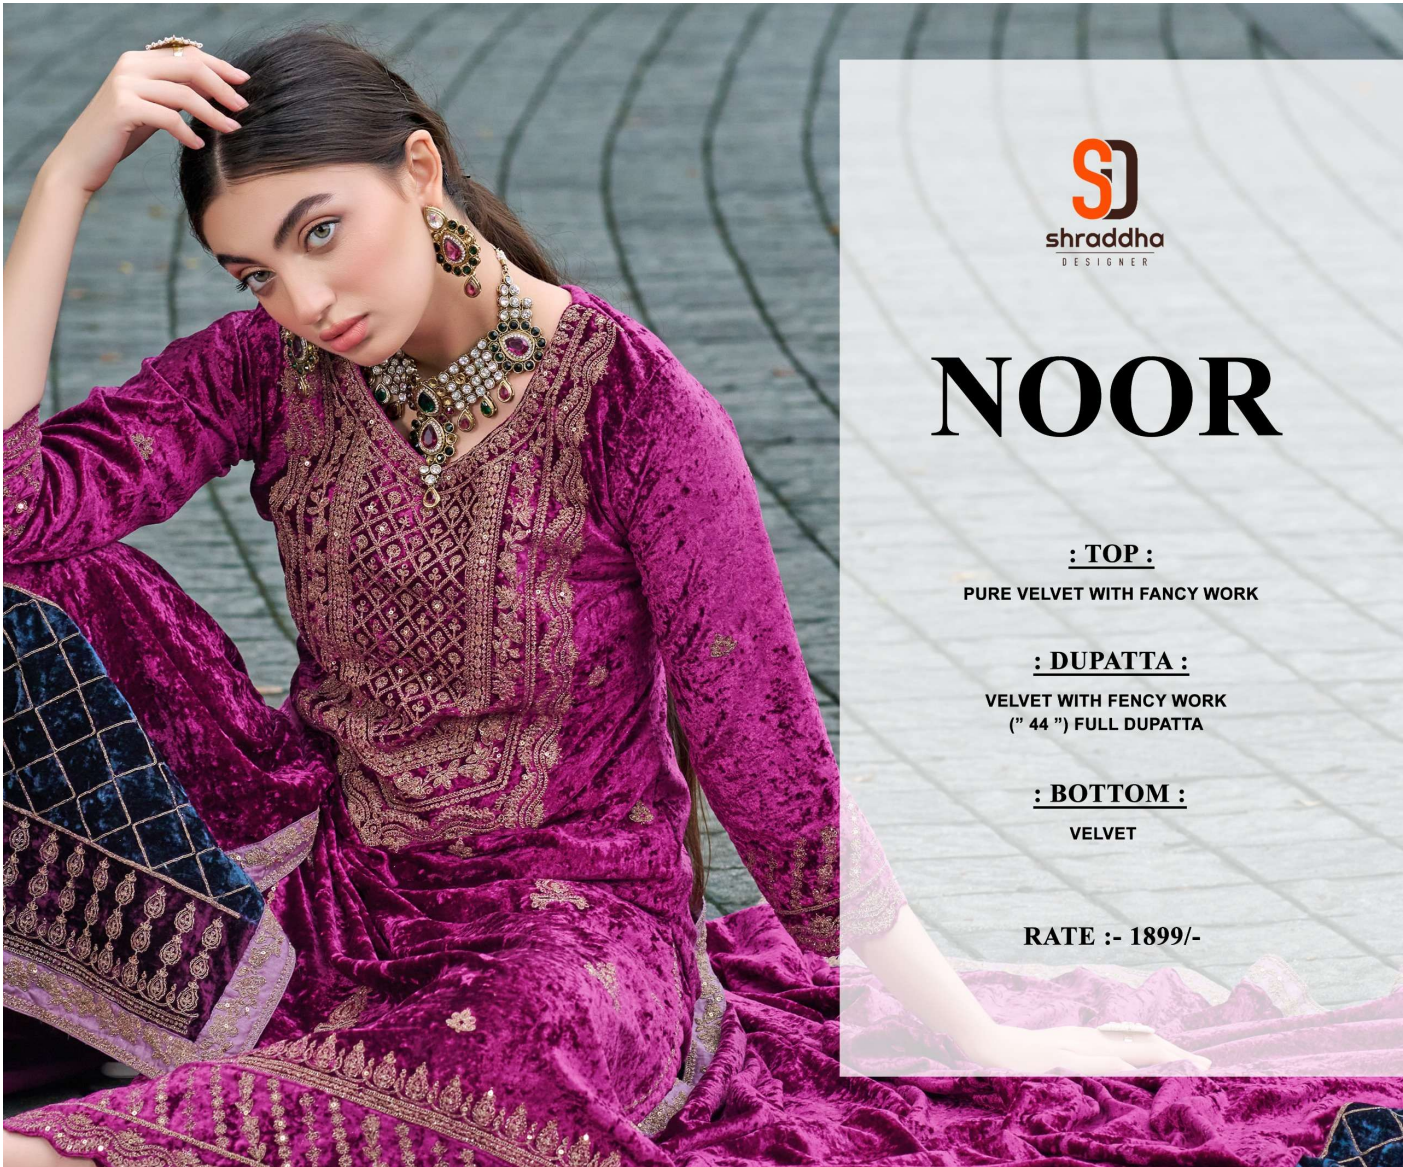

shradha
DESIGNER

NOOR

Venerable VOGUE.D. NO.1004

Elegance EMERGENCE D.NO.1004

Beautiful BASHUL

Marvelous SHINE & GLOW D. NO.1004

NOOR

: TOP :

PURE VELVET WITH FANCY WORK

: DUPATTA :

VELVET WITH FENCY WORK
(" 44 ") FULL DUPATTA

: BOTTOM :

VELVET

RATE :- 1899/-

1001

1002