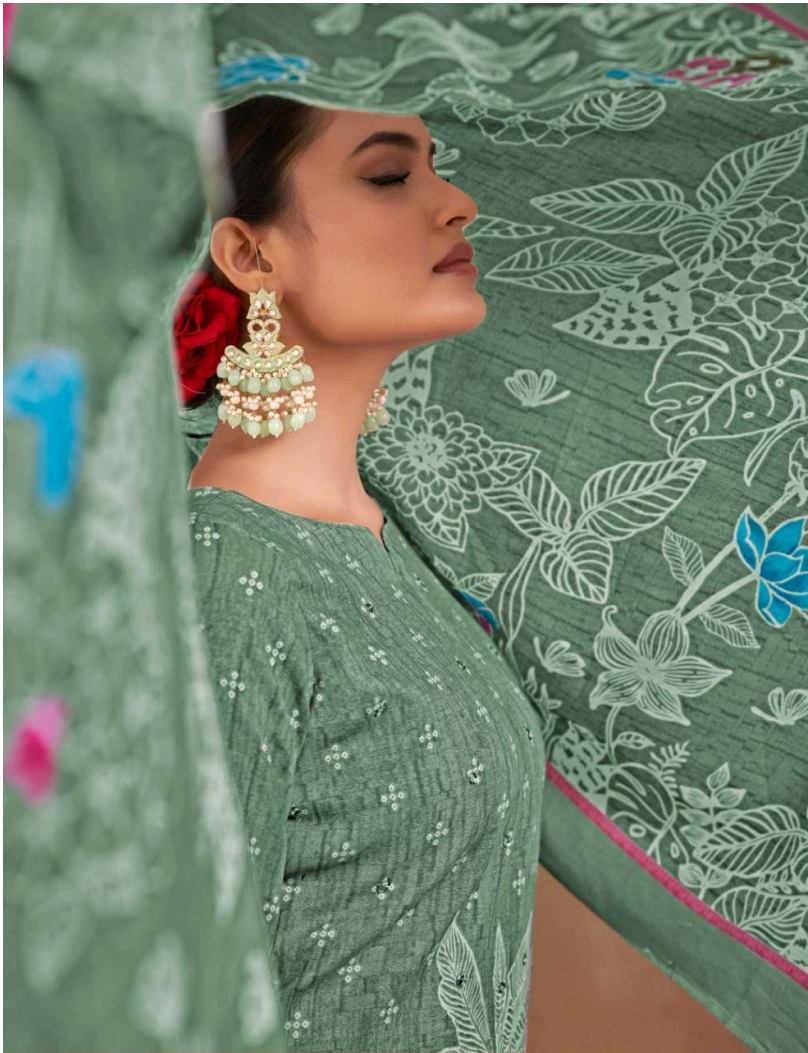

Zulfat®
Designer Suits

TAKE *A* L O O K

Zulfat®
Designer Suits

CAN'T STOP

THINKING ABOUT IT...
588-001