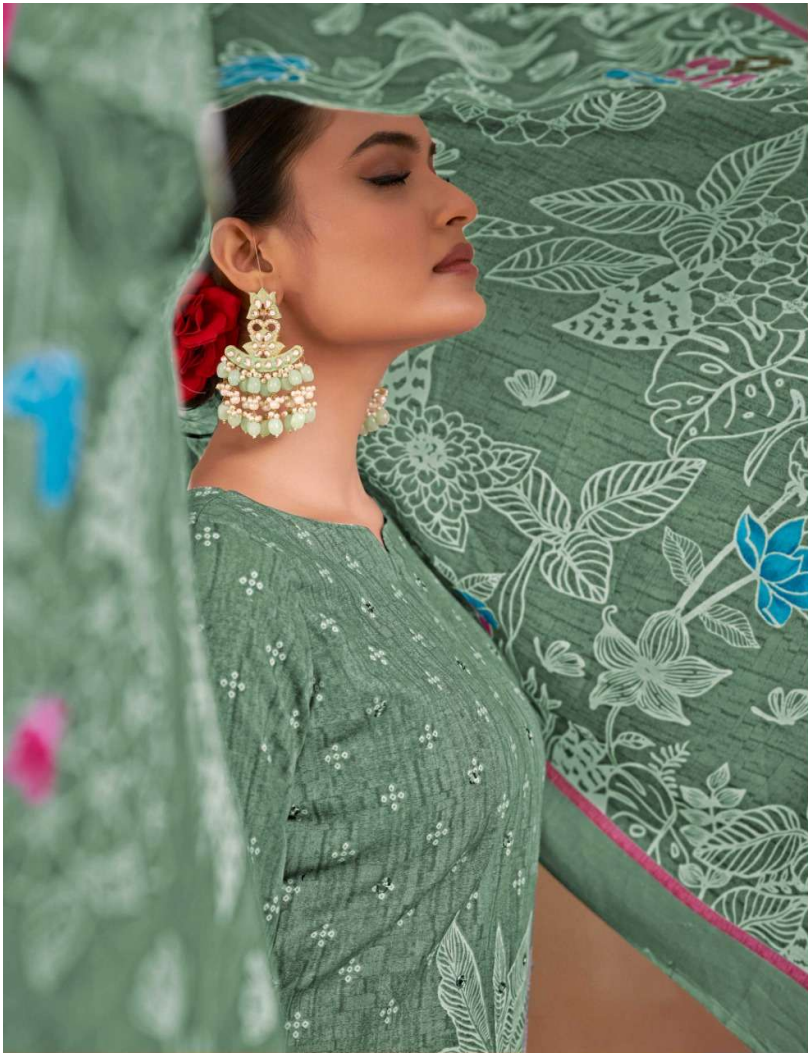

Zulfat[®]
Designer Suits

Dastoor

Zulfat®
Designer Suits

TAKE A LOOK
Always dress like you're going to see
your worst enemy.

Zulfat®
Designer Suits

CAN'T STOP
THINKING ABOUT IT
588-001

Zulfat
Designer Suits

DRESS
LIKE
YOU'RE ALREADY FAMOUS

588-004

SMILES ARE
HANDLED IN FABRIC
588-005

Zulfat
Designer Suits

SMILES ARE

SMILES ARE

FABRIC DETAILS

TOP: 100% PURE COTTON EXCLUSIVE DESIGNER
PRINT WITH HANDWORK (2.50 MTRS APX)

DUPATTA: 100% PURE COTTON MAL MAL PRINT (2.30 MTRS APX)

BOTTOM: 100% PURE COTTON SALWAR (3 MTRS APX)

Zulfat[®]
Designer Suits

Dastoor

588-001

588-002

588-003

588-004

588-005