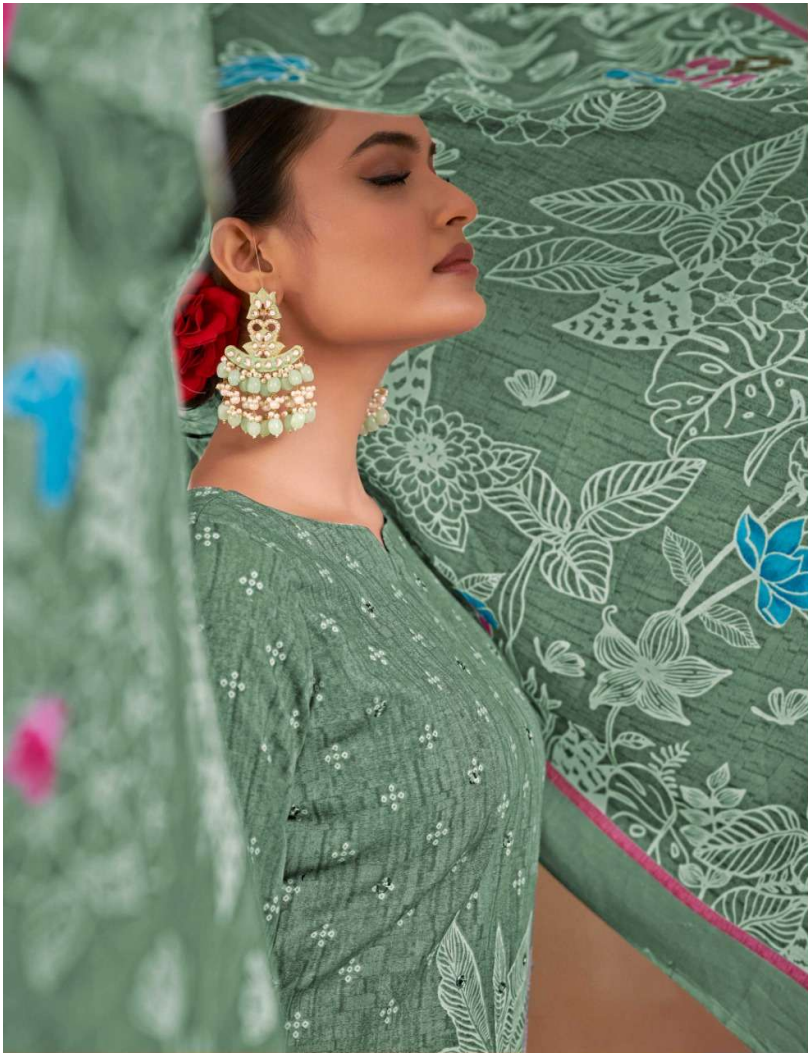

Zulfat[®]
Designer Suits

Dastoor

Zulfat®
Designer Suits

TAKE A L O O K
Always dress like you're going to see
your worst enemy.

Zulfat®
Designer Suits

CAN'T STOP
THINKING ABOUT IT
588-001

Zulfat
Designer Suits

DRESS
LIKE
YOU'RE ALREADY FAMOUS

588-004

SMILES ARE
MADE IN HAMBURG
588-005

Zulfat
Designer Suits

SMILES ARE

SMILES ARE

FABRIC DETAILS

TOP: 100% PURE COTTON EXCLUSIVE DESIGNER
PRINT WITH HANDWORK (2.50 MTRS APX)

DUPATTA: 100% PURE COTTON MAL MAL PRINT (2.30 MTRS APX)

BOTTOM: 100% PURE COTTON SALWAR (3 MTRS APX)

Zulfat[®]
Designer Suits

Dastoor

588-001

588-002

588-003

588-004