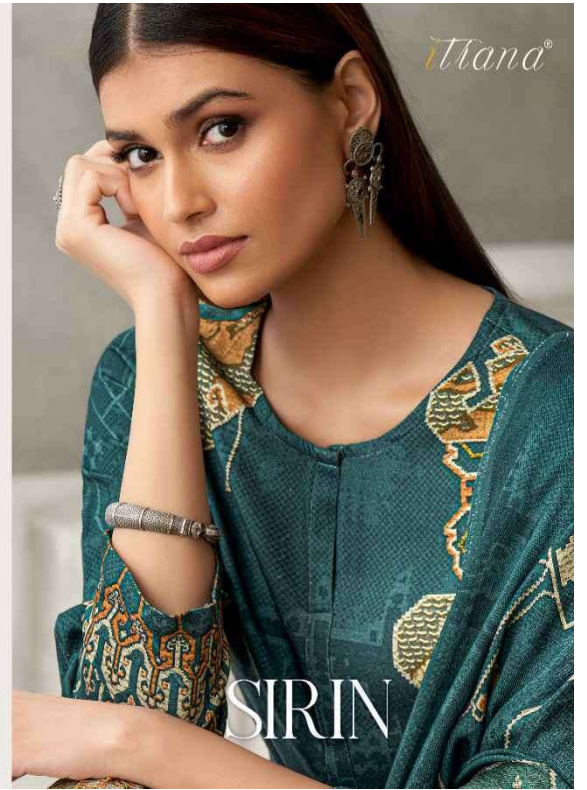

RATE LIST

H S N CODE - 540834

DESIGN NO

1263 - 1289

1235 - 1209

1248 - 1245

DESCRIPTION

TOP - STAPLE TWILL DIGITAL PRINT WITH HAND WORK
DAMAN ORGANZA SILK DYED WITH EMBROIDERY AND THREADLE

BOTTOM - STAPLE TWILL

DUPATTA - PASMINA TWILL DIGITAL PRINTED DUPATTA

RATE

{ RS, 1595/- }

TOTAL SUITS = 6

Distributed by

«KSS Syntex Private Limited

Mob : +91-96242 83111