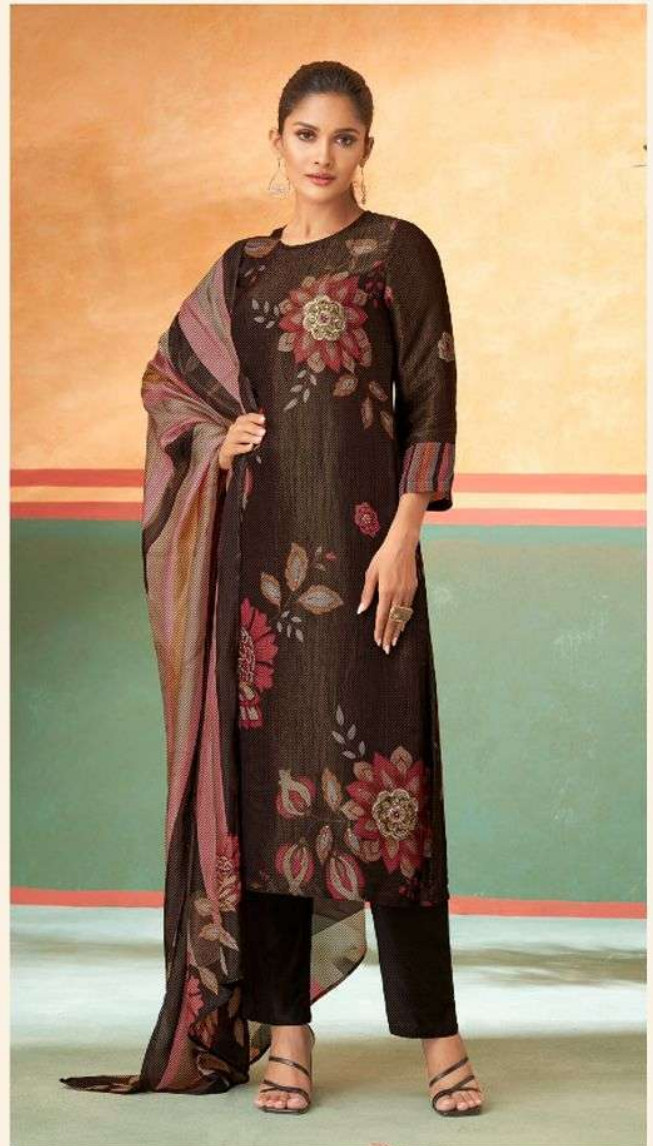

Nivedita

T and M

5326

5353