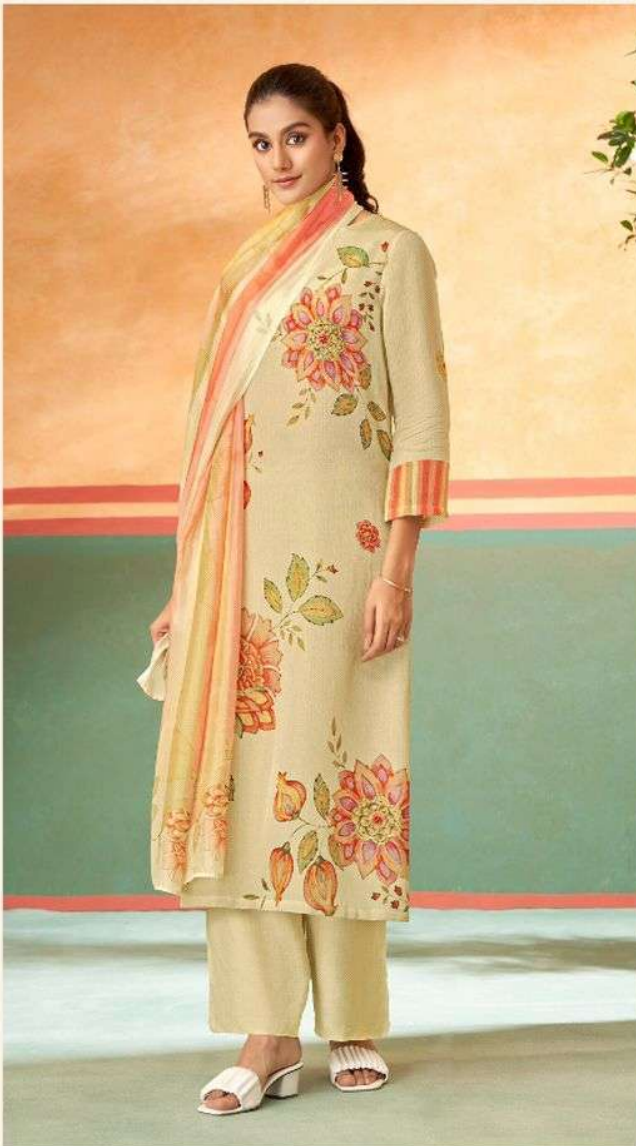

Nivedita

T and M

5326