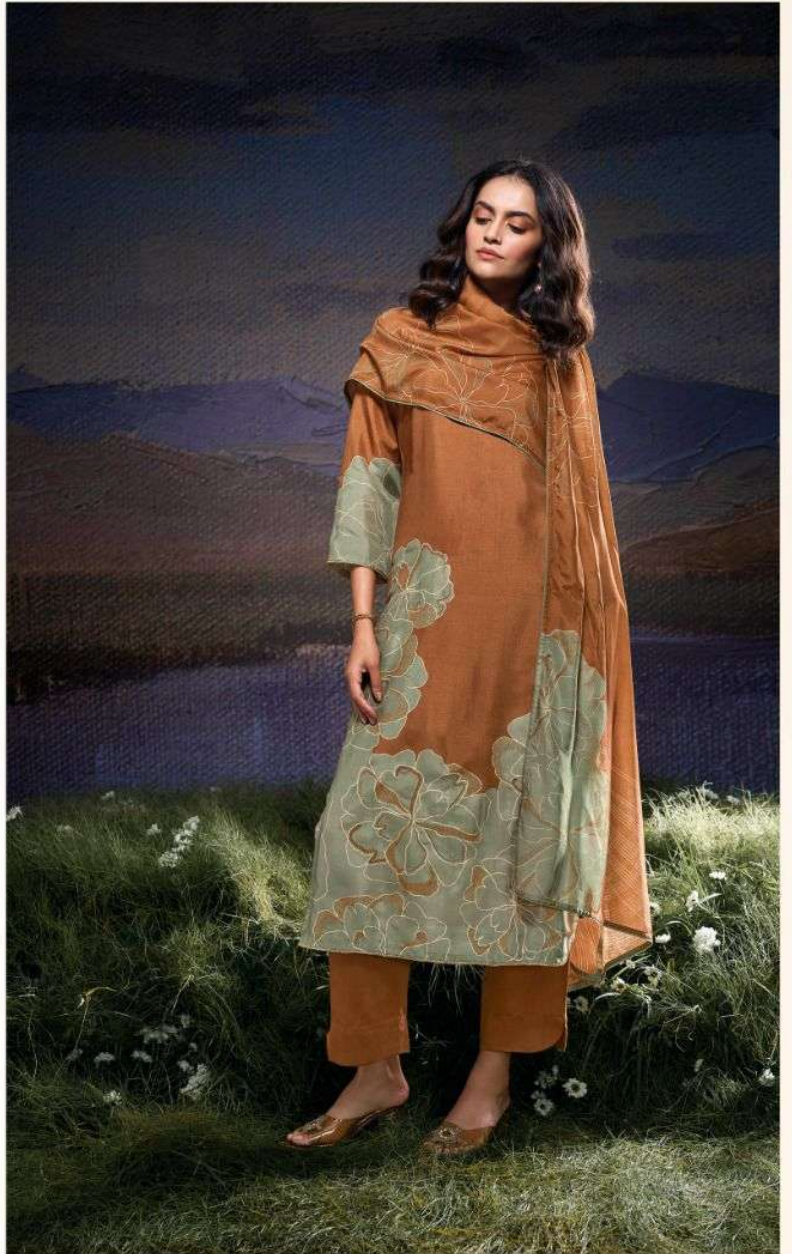

Ganga®

JULISSA

C2075

C2076

C2077

C2078

C2079

C2080

PRODUCT NAME	<i>JULISSA</i>
D.NO.	C2075 TO C2080
DESCRIPTION	<p>TOP PREMIUM PURE BEMBERG RUSSIAN SILK PRINTED WITH HAND WORK, HAND EMBROIDERY, JARI LACE WITH SOILD SILK BORDER.</p> <p>BOTTOM PREMIUM VISCOSE SILK SOLID COLOR.</p> <p>DUPATTA PREMIUM BEMBERG LAWN PRINTED WITH SOLID COLOR BORDER.</p>
HSN CODE	540834
WHOLESALE PRICE	2440/- EACH+GST(EXTRA)

C2075

C2076

C2077

C2078

C2079

C2080

Ganga®
JULISSA