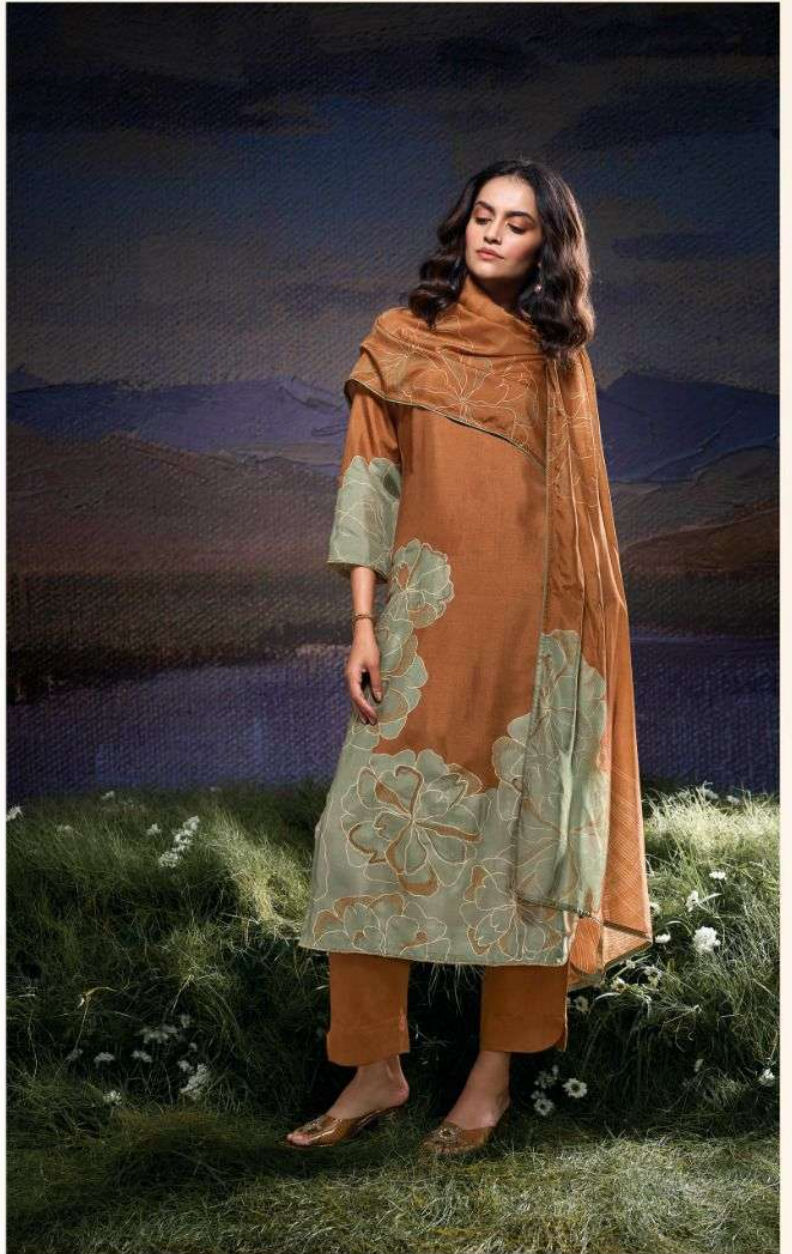

Ganga®

JULISSA

C2075

C2076

C2077

C2078

C2079

C2080

PRODUCT NAME	JULISSA
D.NO.	C2075 TO C2080
DESCRIPTION	<p>TOP PREMIUM PURE BEMBERG RUSSIAN SILK PRINTED WITH HAND WORK, HAND EMBROIDERY, JARI LACE WITH SOILD SILK BORDER.</p> <p>BOTTOM PREMIUM VISCOSE SILK SOLID COLOR.</p> <p>DUPATTA PREMIUM BEMBERG LAWN PRINTED WITH SOLID COLOR BORDER.</p>
HSN CODE	540834
WHOLESALE PRICE	2440/- EACH+GST(EXTRA)

C2075

C2076

C2077

C2078

C2079

C2080

Ganga®
JULISSA