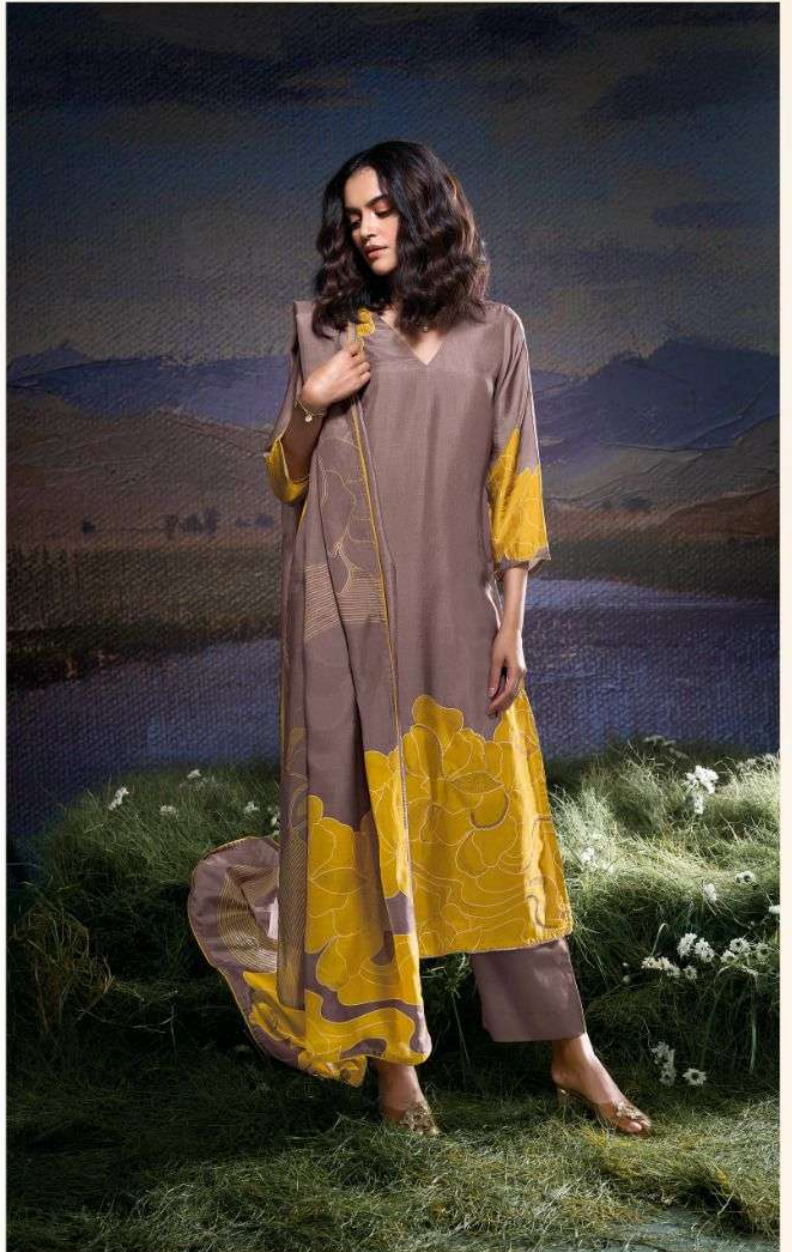

Ganga®

JULISSA

C2075

C2076

C2077

C2078

C2079

C2080

PRODUCT NAME	<i>JULISSA</i>
D.NO.	C2075 TO C2080
DESCRIPTION	<p>TOP PREMIUM PURE BEMBERG RUSSIAN SILK PRINTED WITH HAND WORK, HAND EMBROIDERY, JARI LACE WITH SOILD SILK BORDER.</p> <p>BOTTOM PREMIUM VISCOSE SILK SOLID COLOR.</p> <p>DUPATTA PREMIUM BEMBERG LAWN PRINTED WITH SOLID COLOR BORDER.</p>
HSN CODE	540834
WHOLESALE PRICE	2440/- EACH+GST(EXTRA)

C2075

C2076

C2077

C2078

C2079

C2080

Ganga®
JULISSA