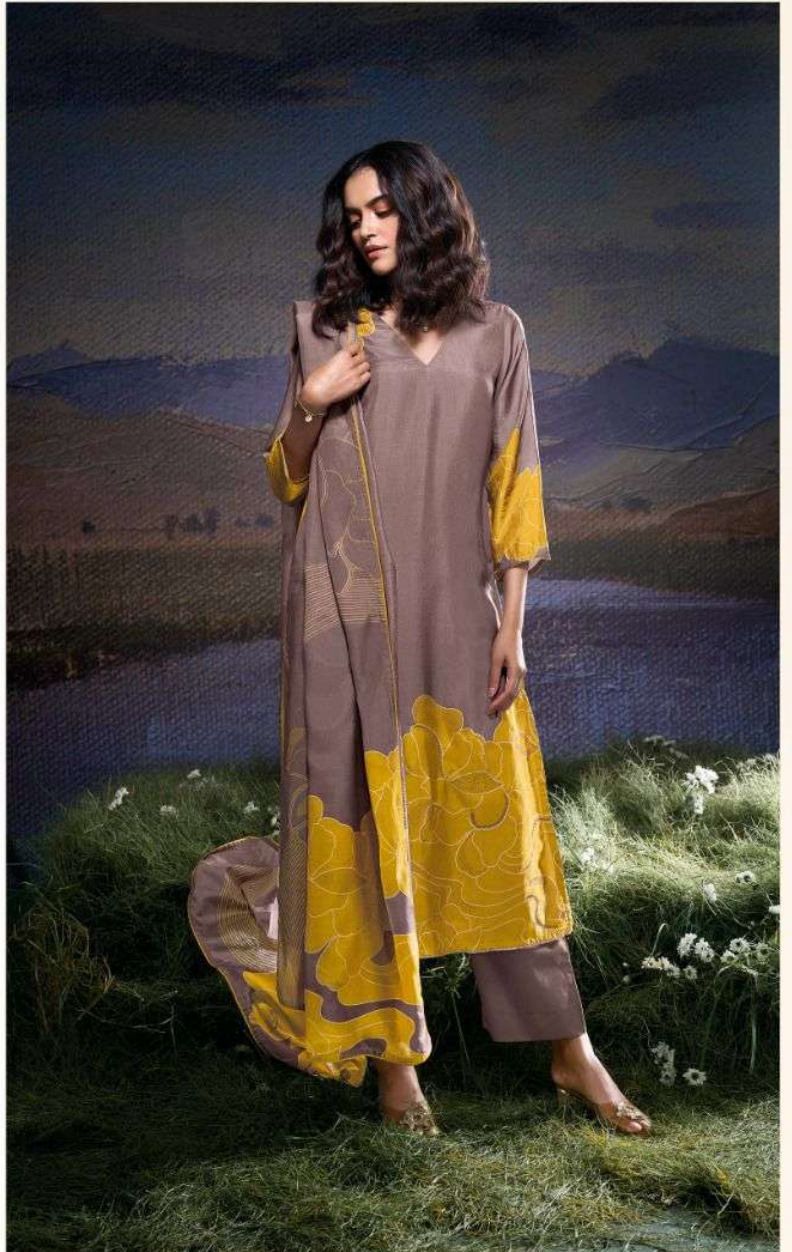

Ganga®

JULISSA

C2075

C2076

C2077

C2078

C2079

C2080

PRODUCT NAME	JULISSA
D.NO.	C2075 TO C2080
DESCRIPTION	<p>TOP PREMIUM PURE BEMBERG RUSSIAN SILK PRINTED WITH HAND WORK, HAND EMBROIDERY, JARI LACE WITH SOILD SILK BORDER.</p> <p>BOTTOM PREMIUM VISCOSE SILK SOLID COLOR.</p> <p>DUPATTA PREMIUM BEMBERG LAWN PRINTED WITH SOLID COLOR BORDER.</p>
HSN CODE	540834
WHOLESALE PRICE	2440/- EACH+GST(EXTRA)

C2075

C2076

C2077

C2078

C2079

C2080

Ganga®
JULISSA