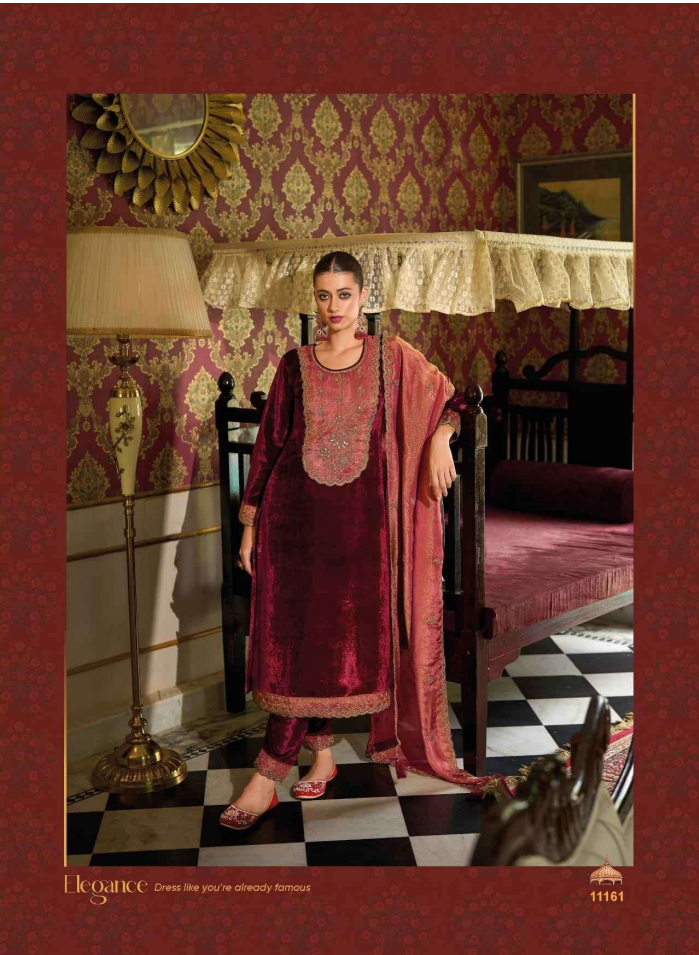

IBIZA
"A lifestyle to follow"

SABHYATA

Elegance Dress like you're already famous

11161

IBIZA
BY SHARMA & SHARMA

11162

Clamour *Fashion is the pursuit of the beautiful*

IBIZA

SABHYATA

TOP

PURE VISCOSE VELVET NACK SIMAR EMBROIDERY PACH

DUPATTA

PURE SIMAR EMBROIDERY WORK

BOTTOM

PURE VISCOSE VELVET EMBROIDERY WORK

DESIGN : 6