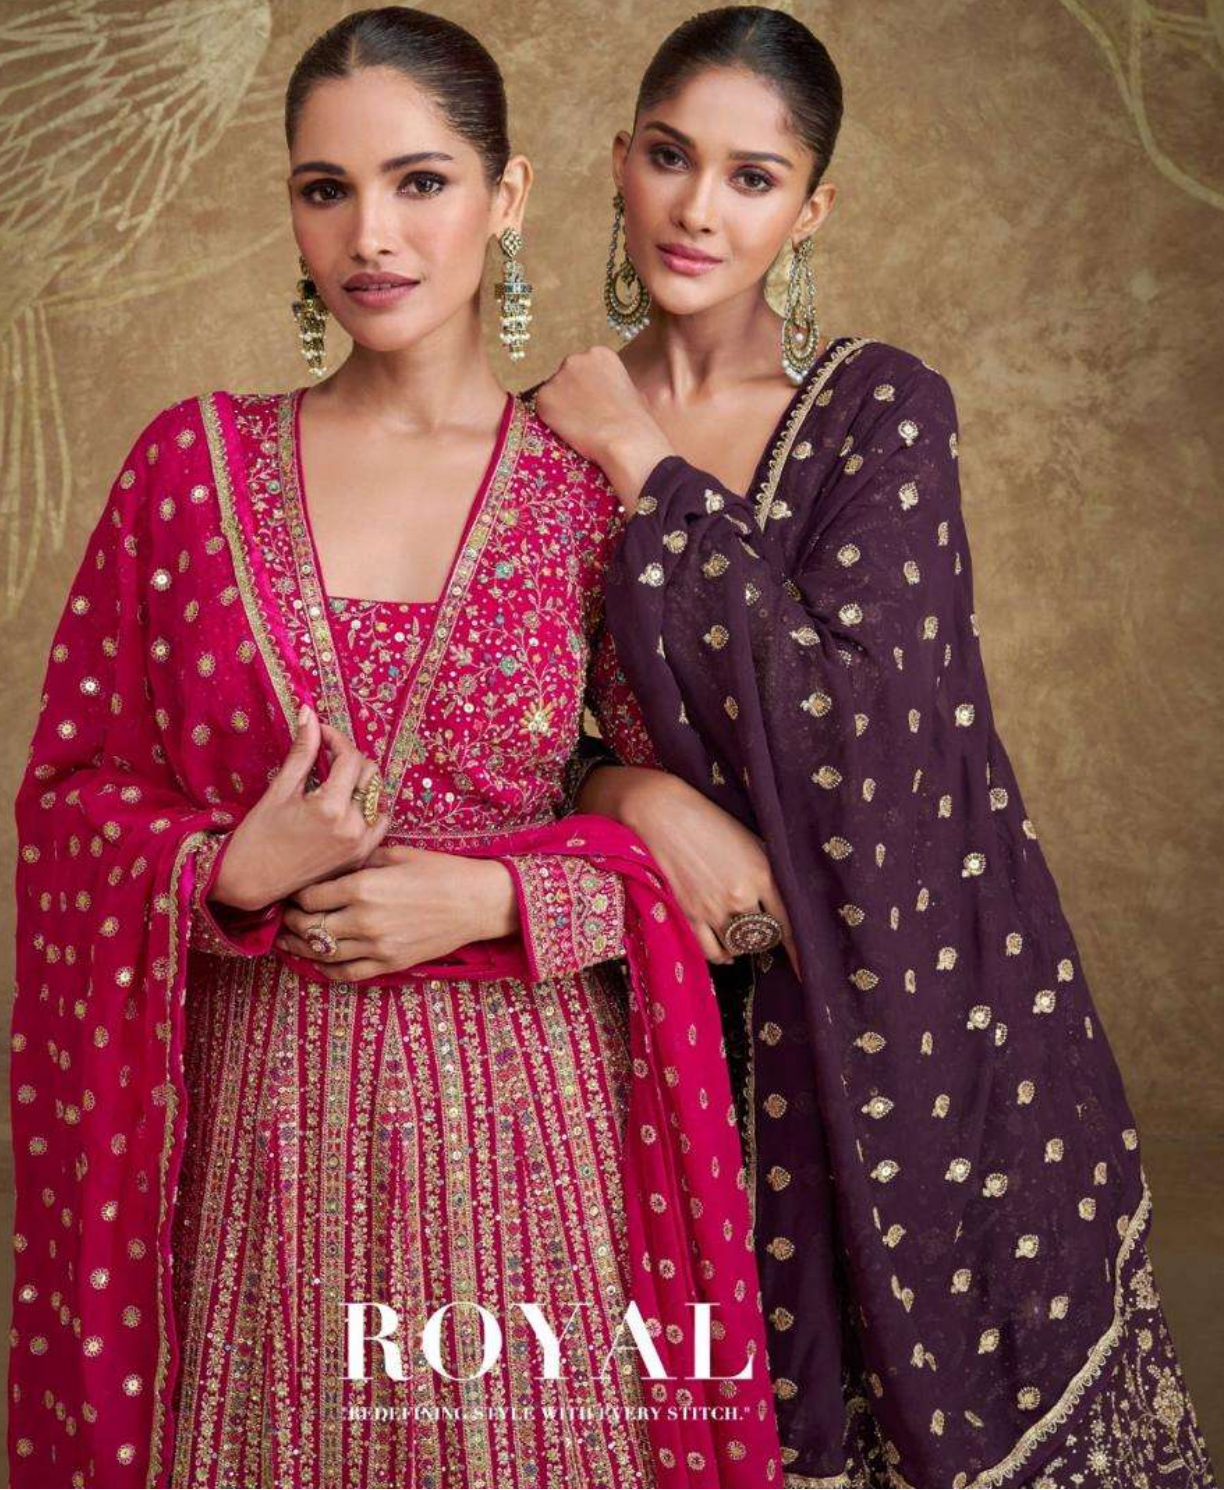

SAYURI®  
Designer

ROYAL

REDEFINING STYLE WITH EVERY STITCH.®

SAYURI<sup>®</sup>  
Designer

Step into the season with grace and confidence // D NO-5652

FEEL BE

5650

5651

5652

SAYURI<sup>®</sup>  
Designer

ROYAL

"REDEFINING STYLE WITH EVERY STITCH."