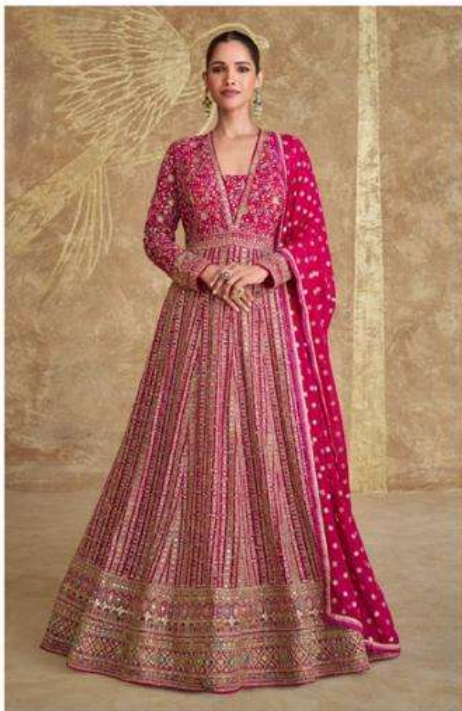

SAYURI®
Designer

ROYAL

REDEFINING STYLE WITH EVERY STITCH.®

SAYURI[®]
Designer

Step into the season with grace and confidence // D NO-5652

FEEL BE

5650

5651

5652

SAYURI[®]
Designer

ROYAL

"REDEFINING STYLE WITH EVERY STITCH."