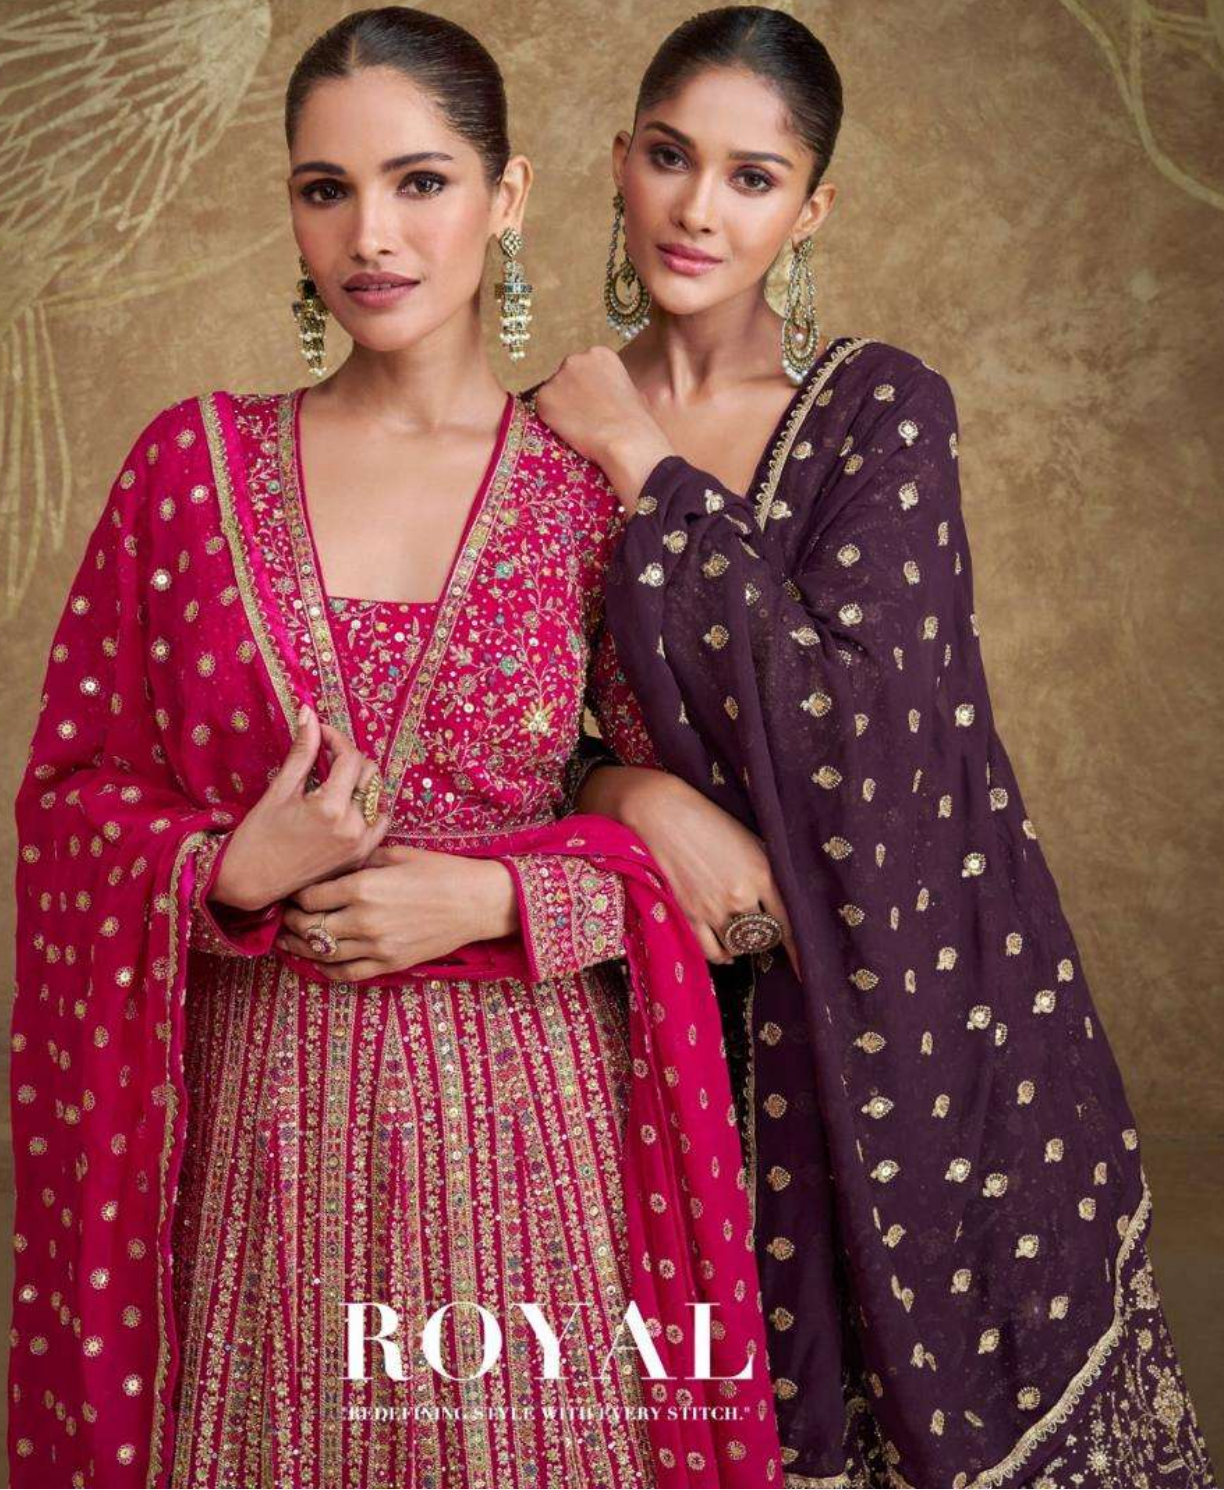

SAYURI®
Designer

ROYAL

REDEFINING STYLE WITH EVERY STITCH.®

SAYURI[®]
Designer

Step into the season with grace and confidence // D NO-5652

FEEL BE

5650

5651

5652

SAYURI[®]
Designer

ROYAL

"REDEFINING STYLE WITH EVERY STITCH."