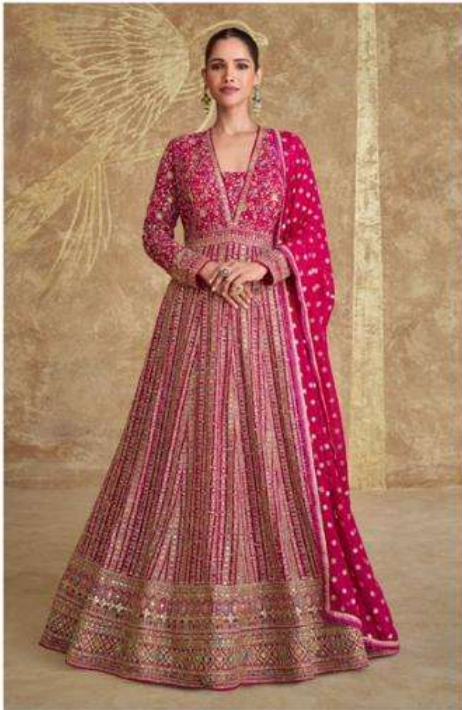

SAYURI®  
Designer

ROYAL

REDEFINING STYLE WITH EVERY STITCH.®

SAYURI<sup>®</sup>  
Designer

Step into the season with grace and confidence // D NO-5652

FEEL BE

5650

5651

5652

SAYURI<sup>®</sup>  
Designer

ROYAL

"REDEFINING STYLE WITH EVERY STITCH."