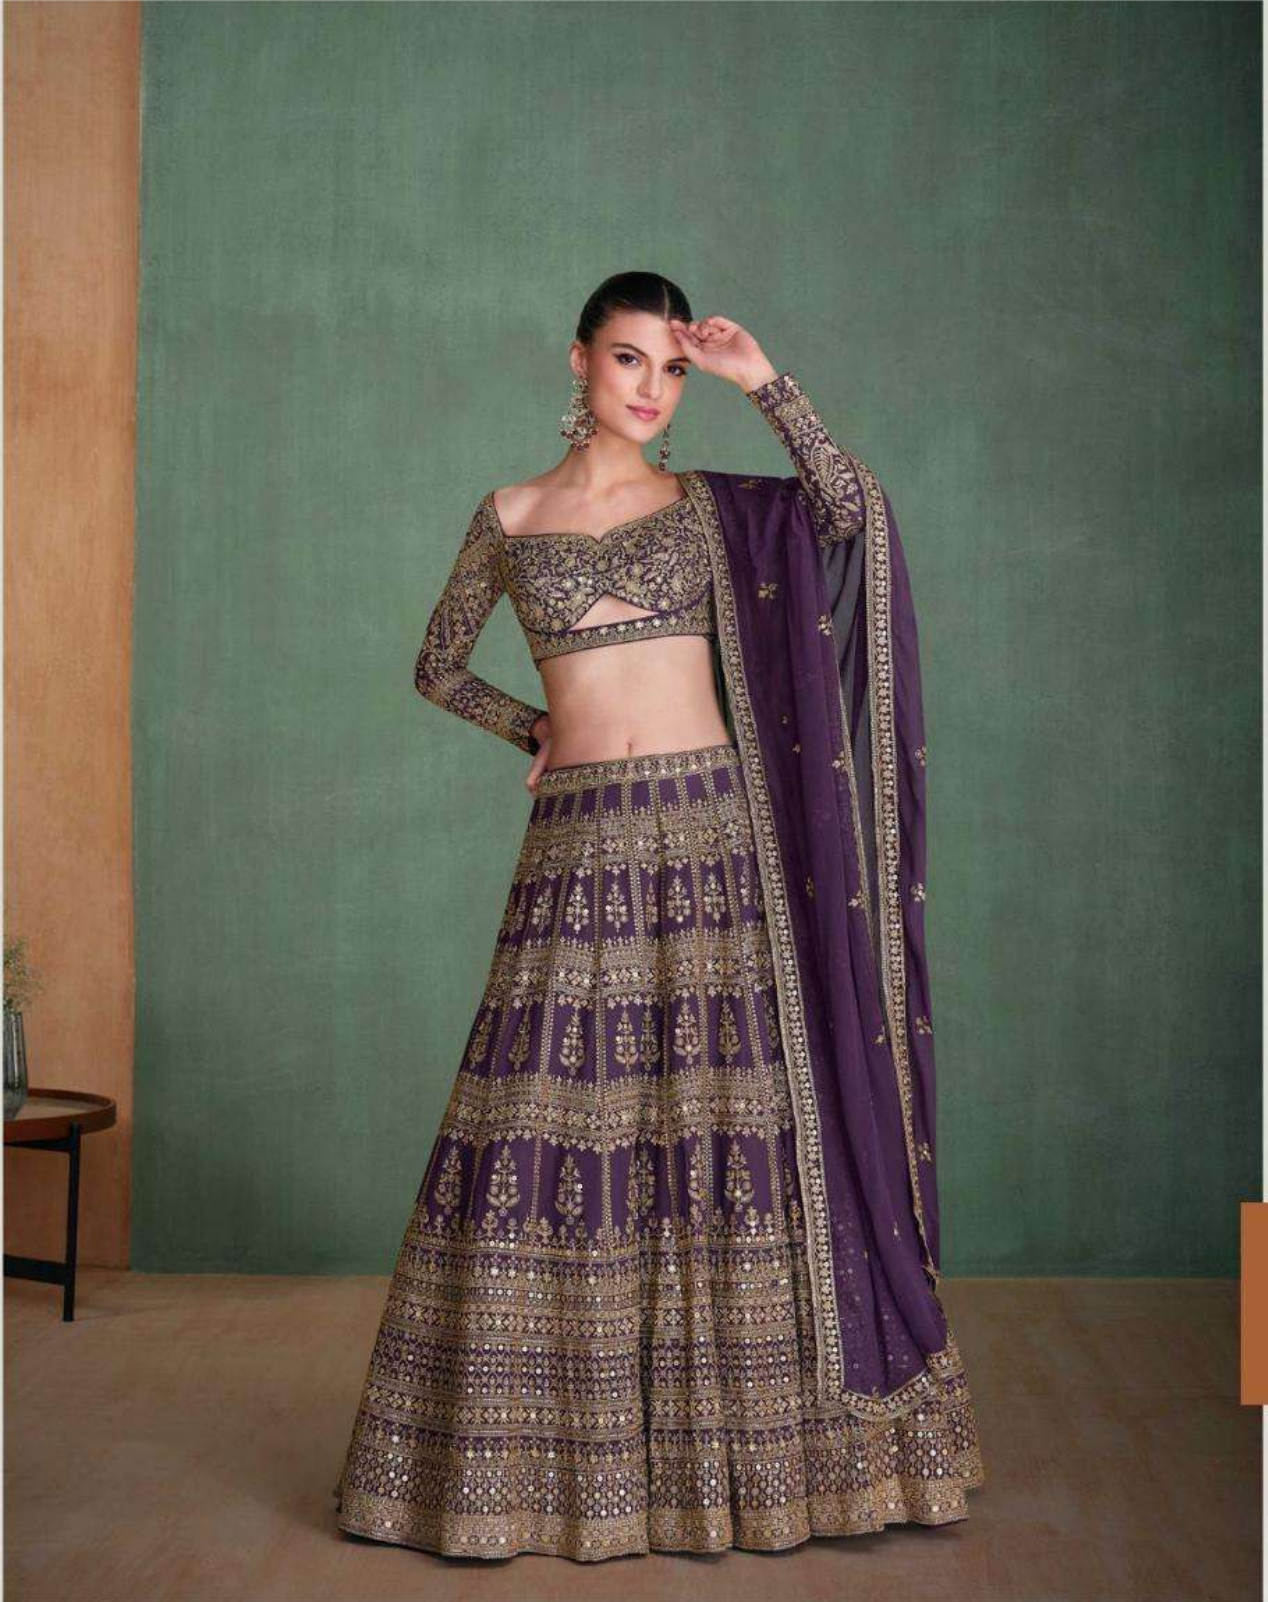

# AMARPALI

  
SAYURI®  
Designer

SAYURI<sup>®</sup>  
Designer

Extreme  
Beauty of Delicacy

5660

5661

5662

SAYURI<sup>®</sup>  
Designer