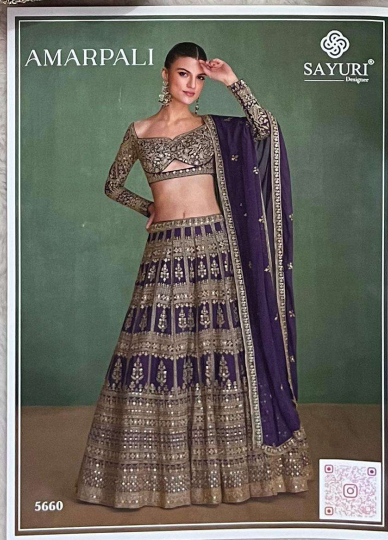

# AMARPALI

  
SAYURI®  
Designer

SAYURI<sup>®</sup>  
Designer

Extreme  
Beauty of Delicacy

5660

5661

5662

SAYURI<sup>®</sup>  
Designer