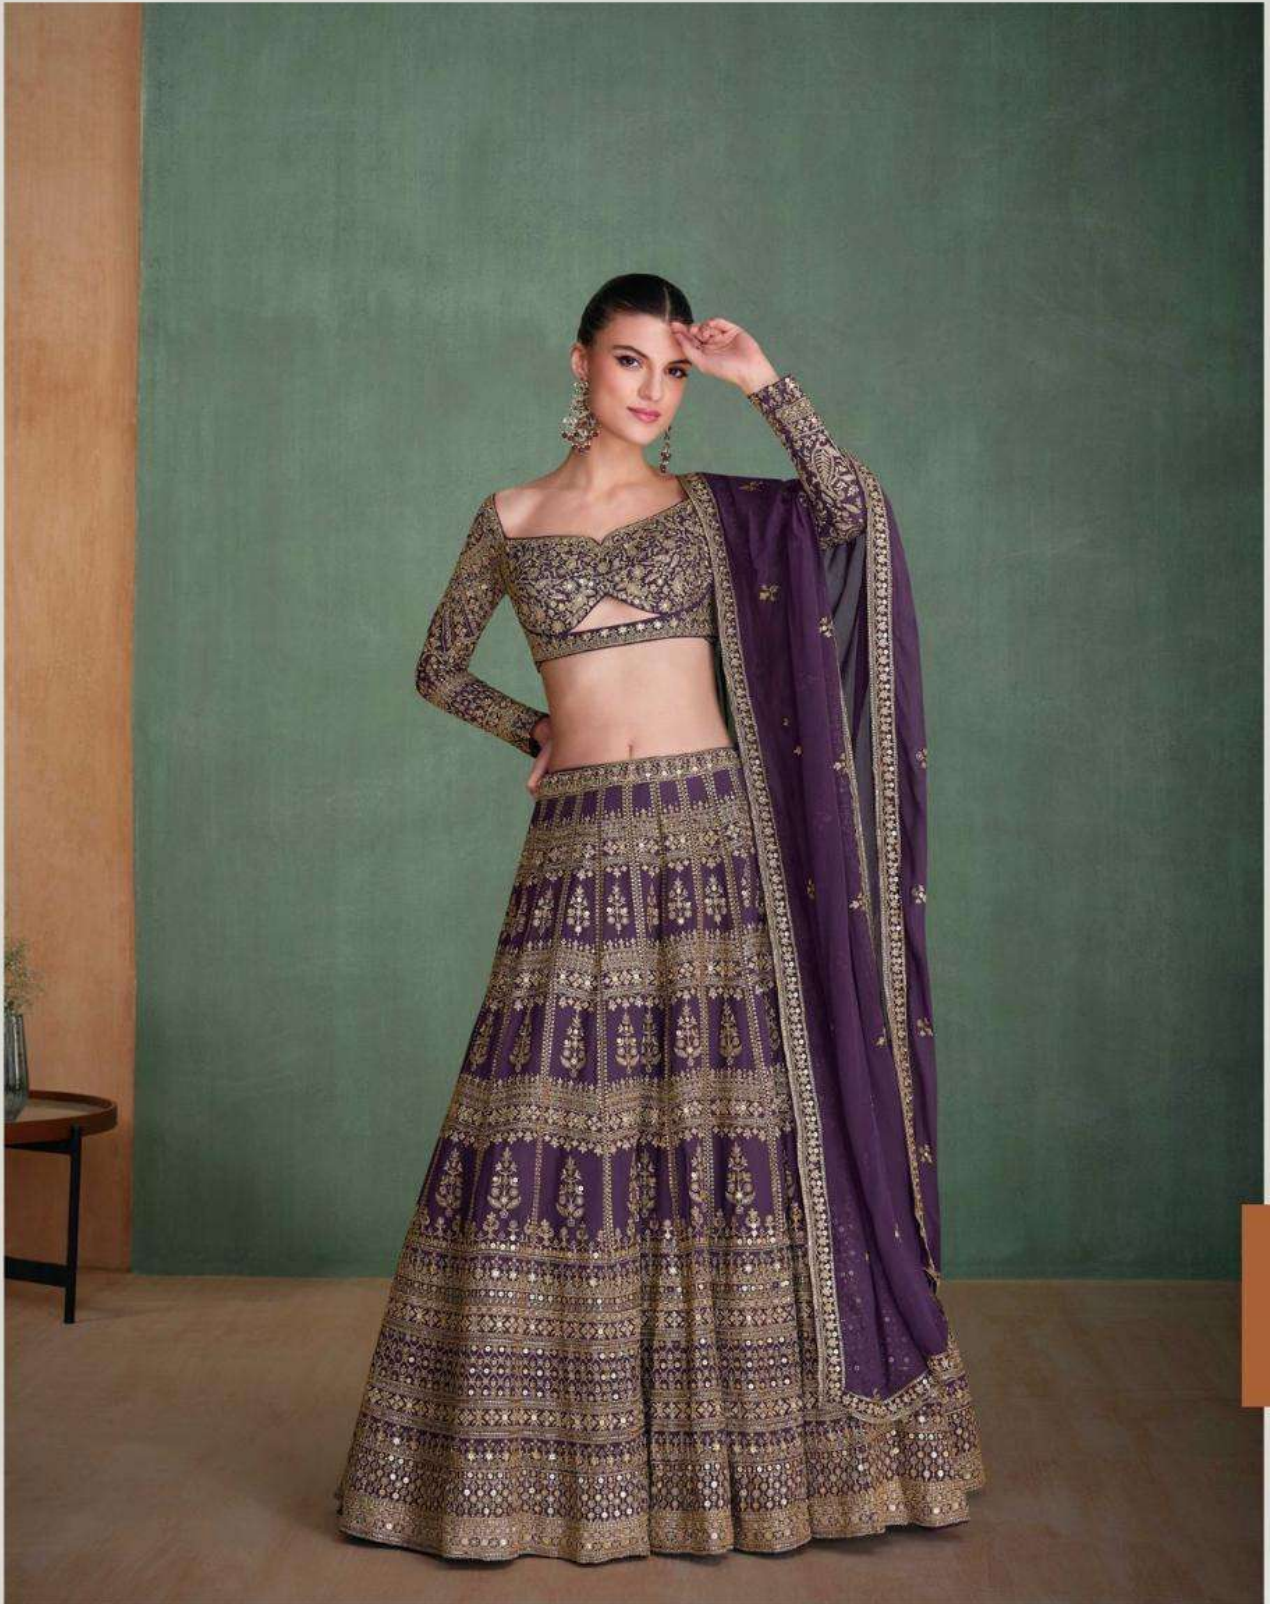

AMARPALI

SAYURI[®]
Designer

Extreme
Beauty of Delicacy

5660

5661

5662

SAYURI[®]
Designer

AMARPALI