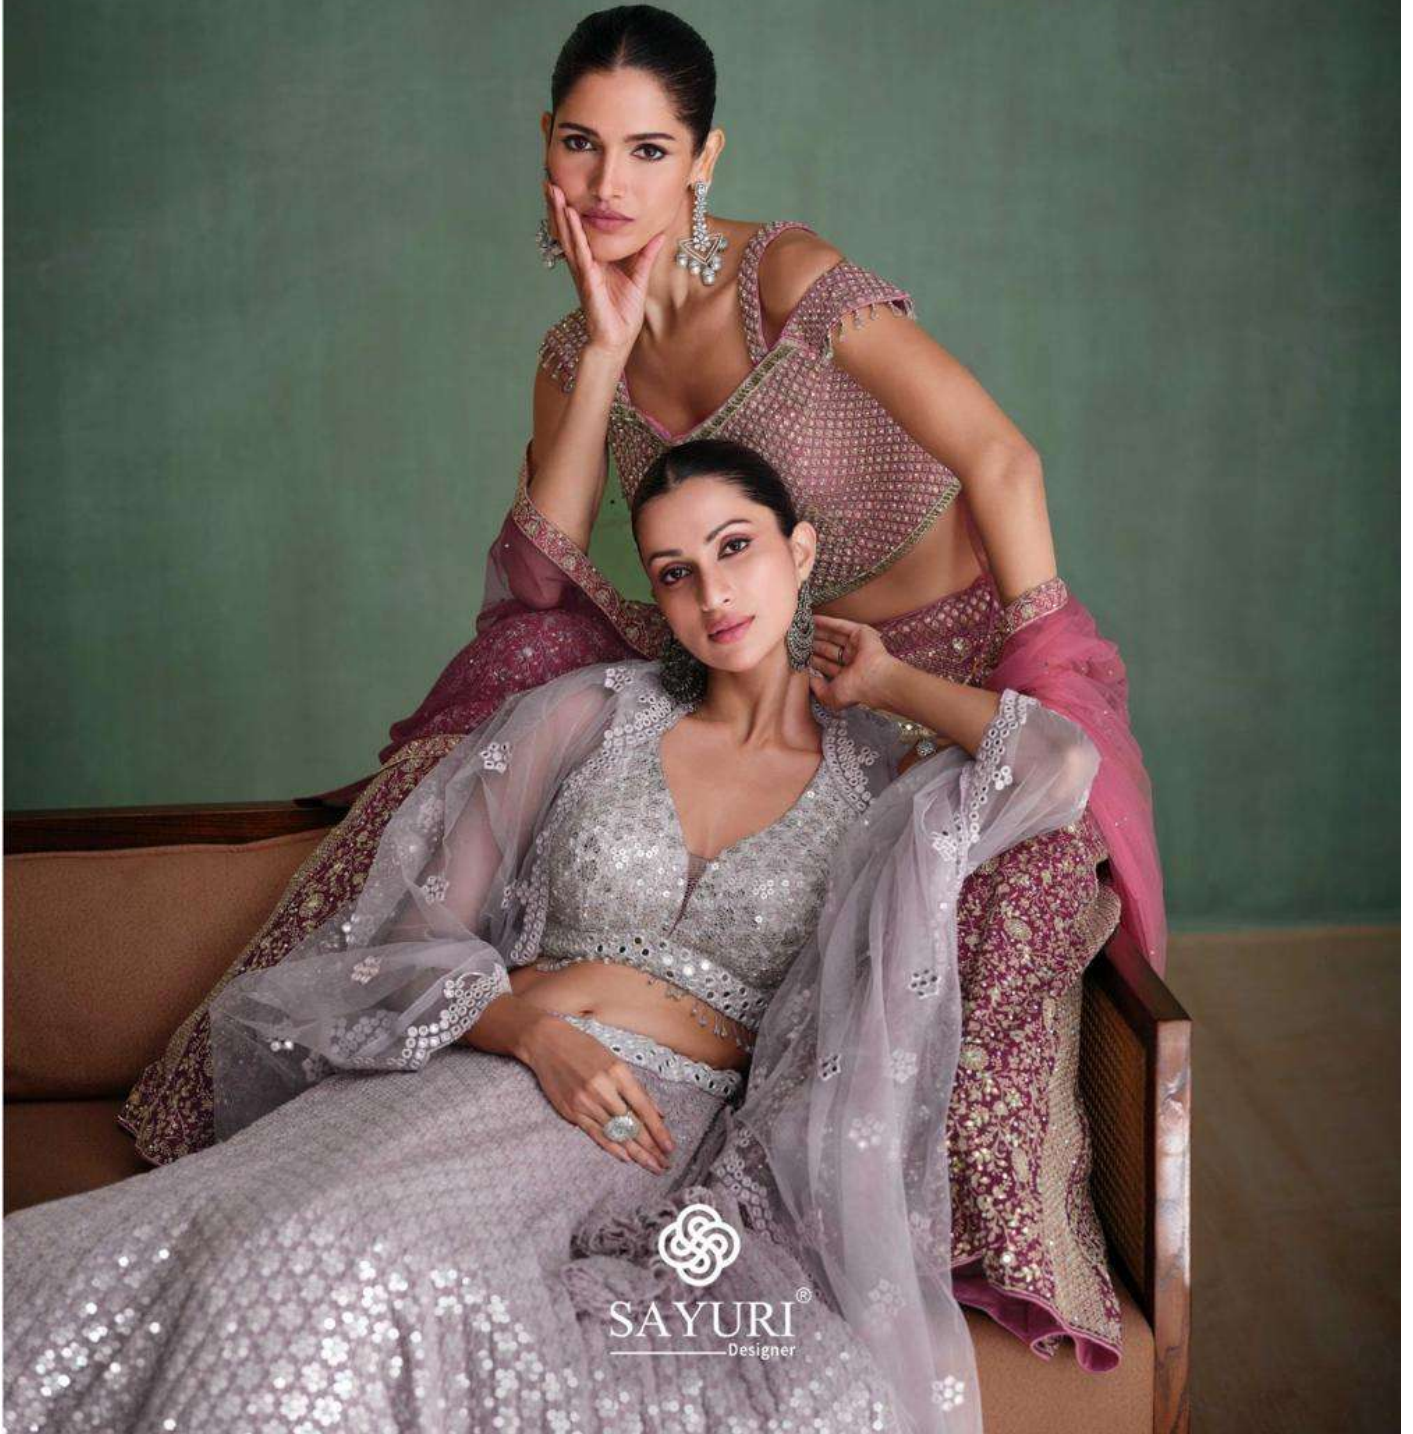

AMARPALI

SAYURI[®]
Designer

Extreme
Beauty of Delicacy

5660

5661

5662

SAYURI[®]
Designer

AMARPALI