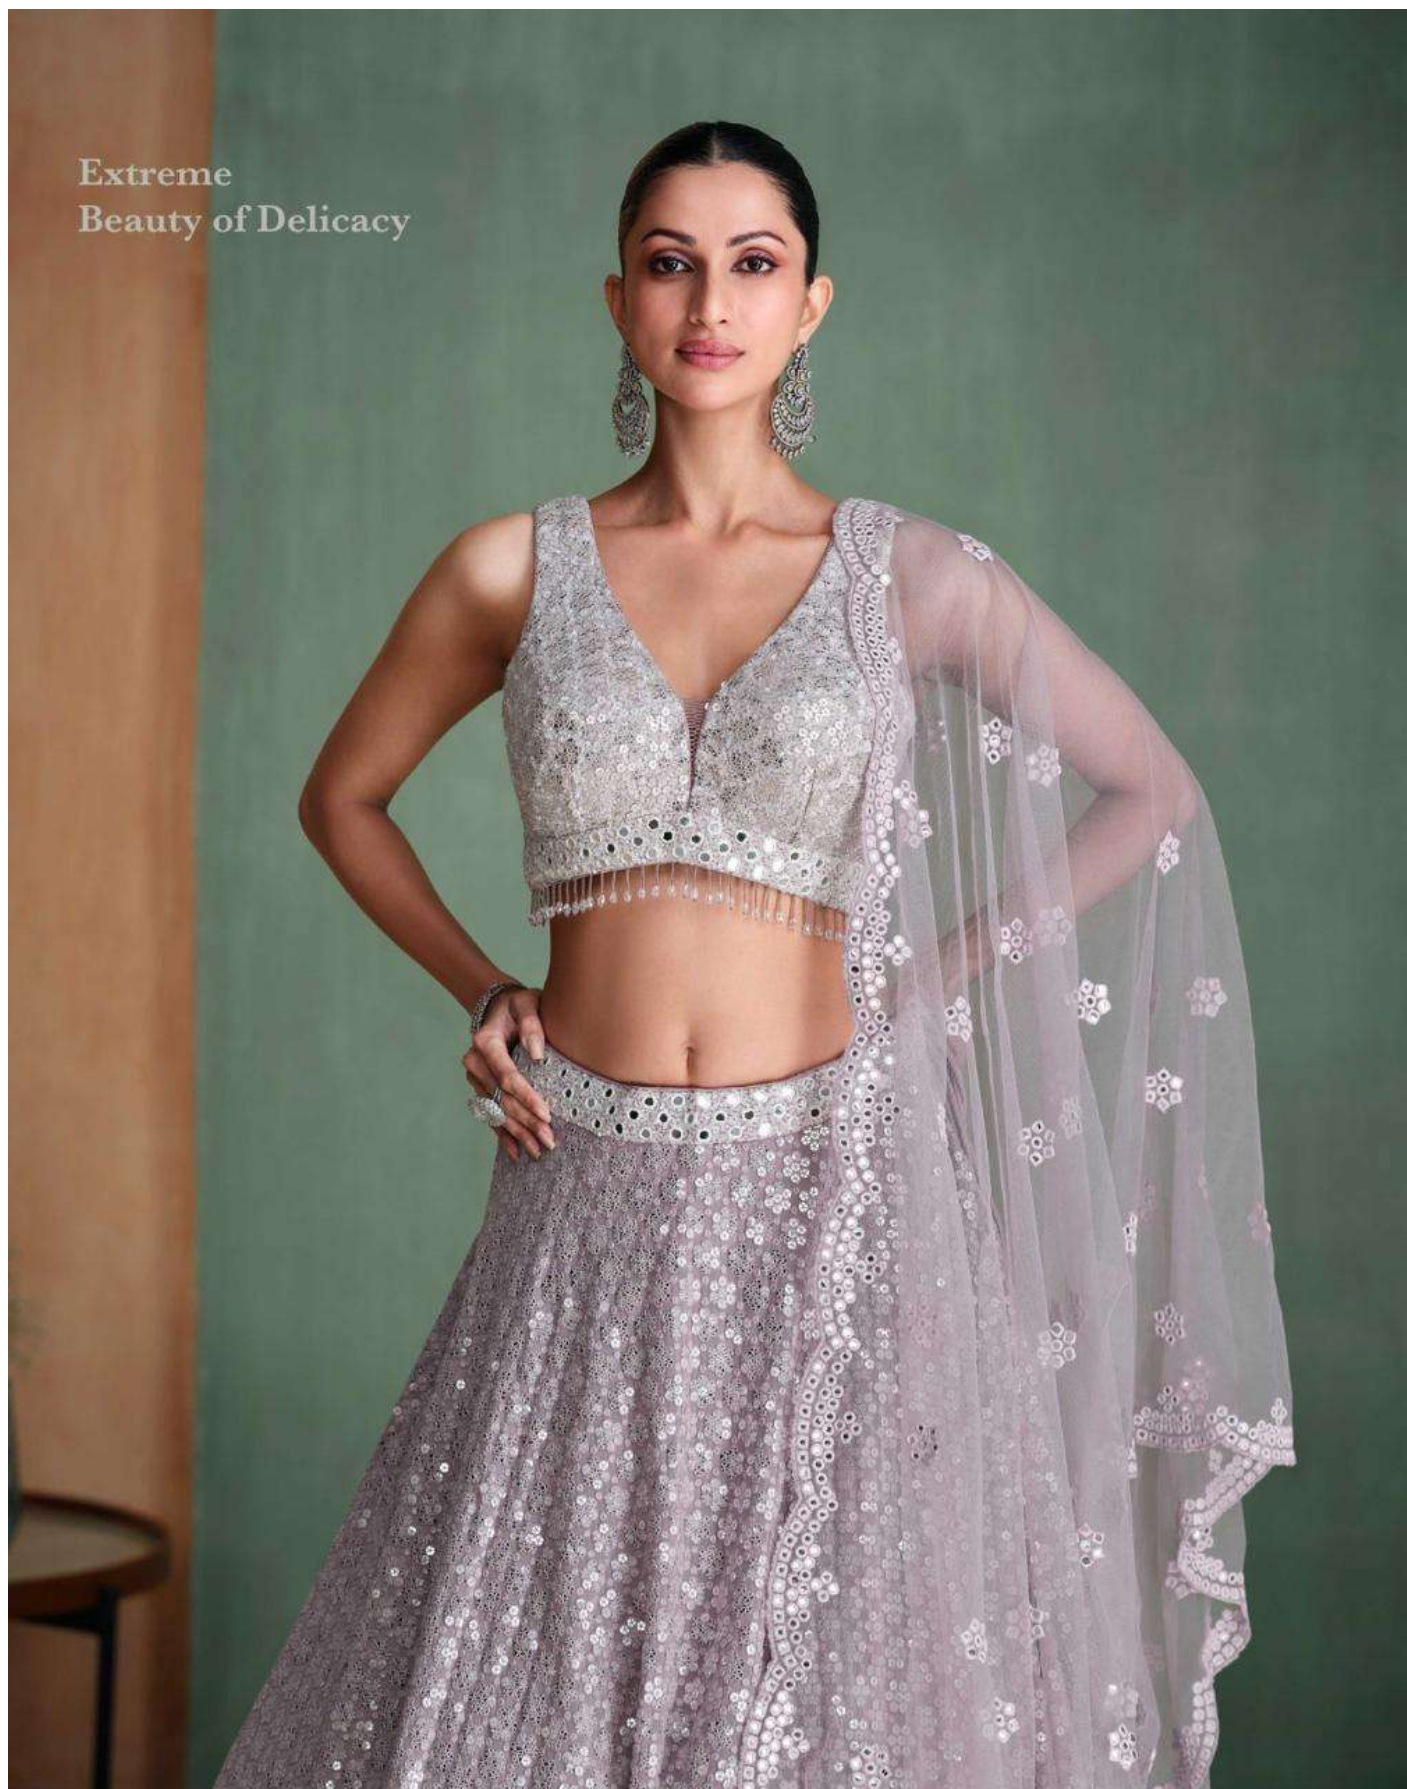

# AMARPALI

  
SAYURI®  
Designer

SAYURI<sup>®</sup>  
Designer

Extreme  
Beauty of Delicacy

5660

5661

5662

SAYURI<sup>®</sup>  
Designer