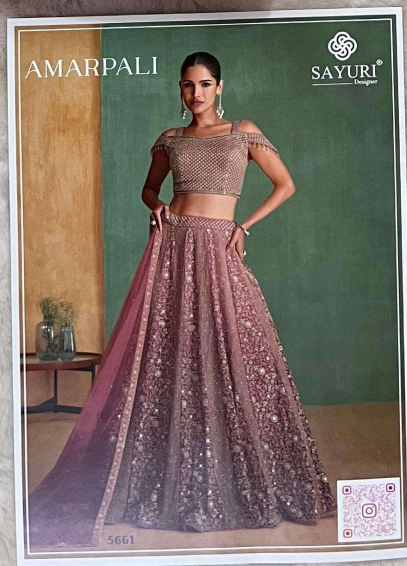

AMARPALI

SAYURI[®]
Designer

Extreme
Beauty of Delicacy

5660

5661

5662

SAYURI[®]
Designer

AMARPALI