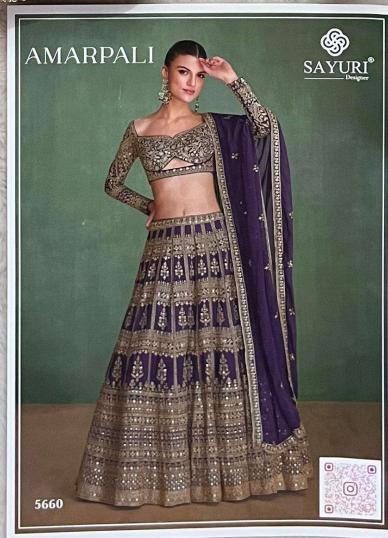

AMARPALI

SAYURI[®]
Designer

Extreme
Beauty of Delicacy

5660

5661

5662

SAYURI[®]
Designer

AMARPALI