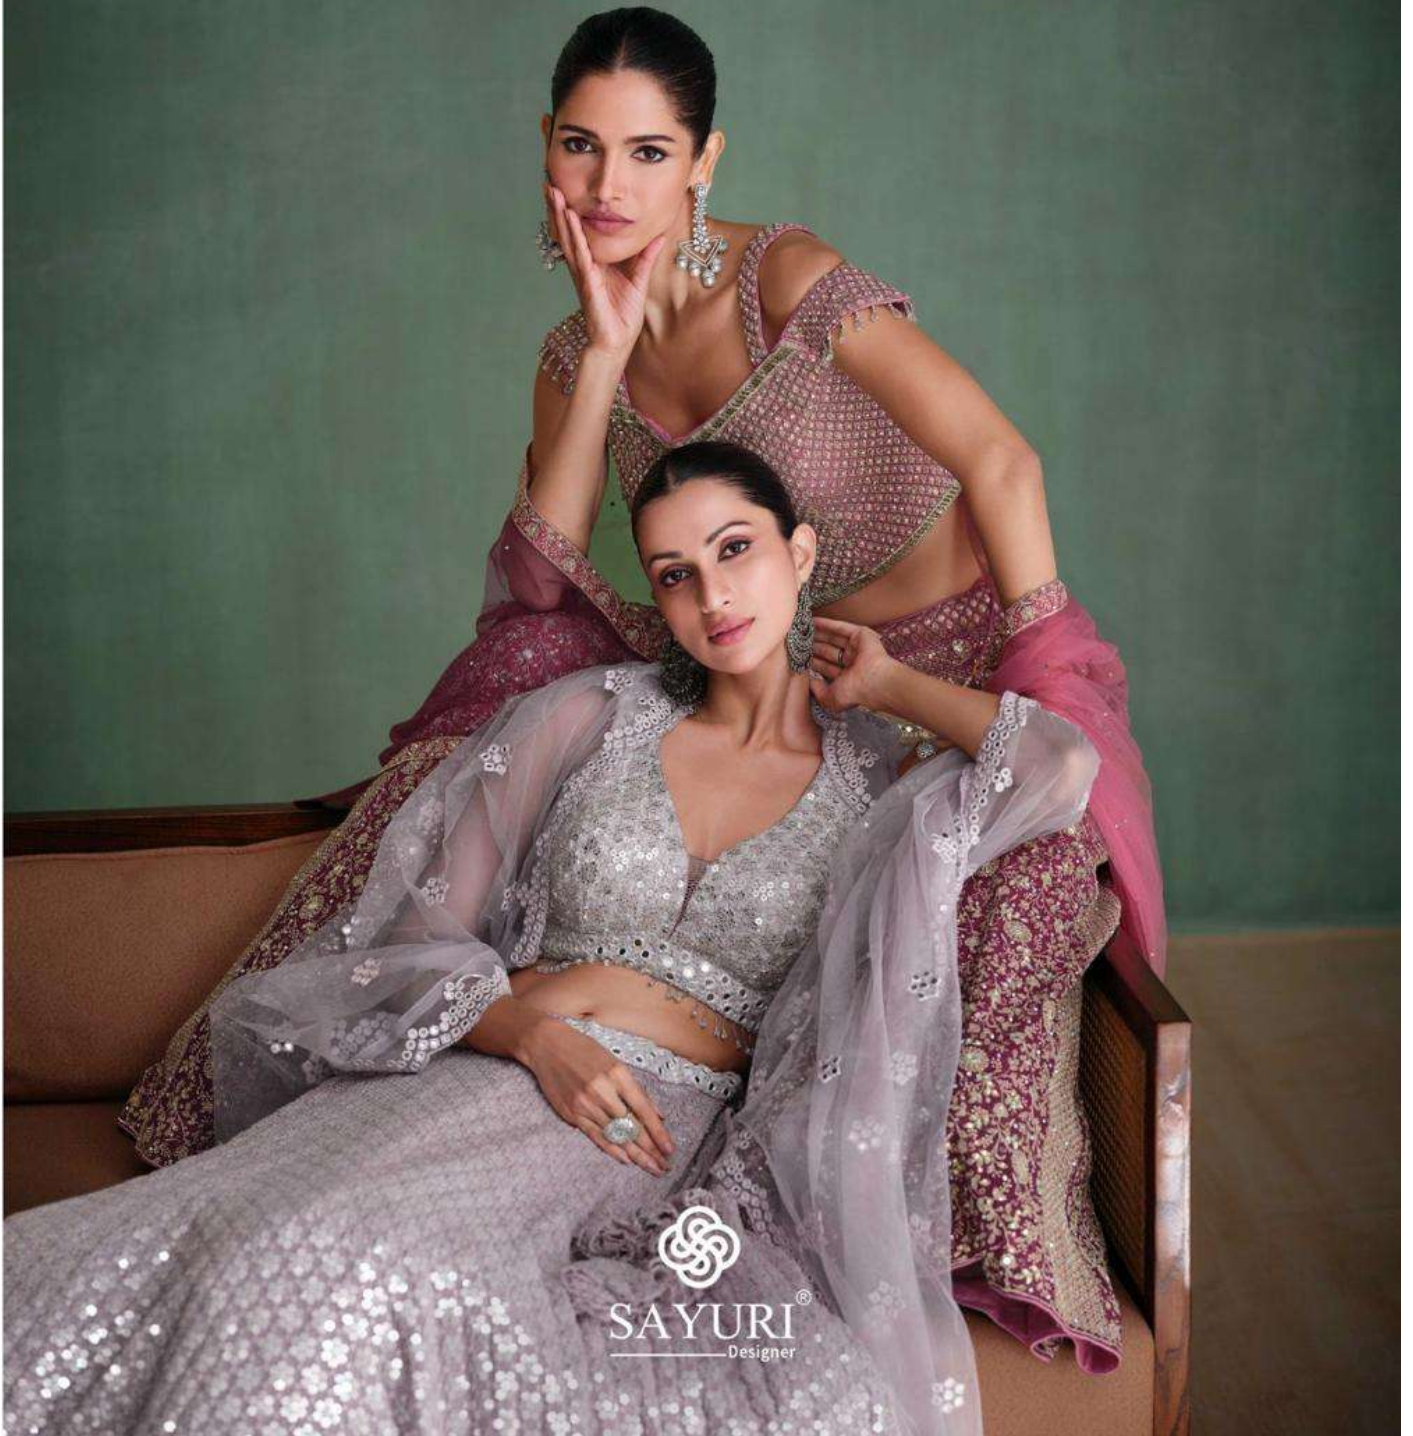

# AMARPALI

  
SAYURI®  
Designer

SAYURI<sup>®</sup>  
Designer

Extreme  
Beauty of Delicacy

5660

5661

5662

SAYURI<sup>®</sup>  
Designer