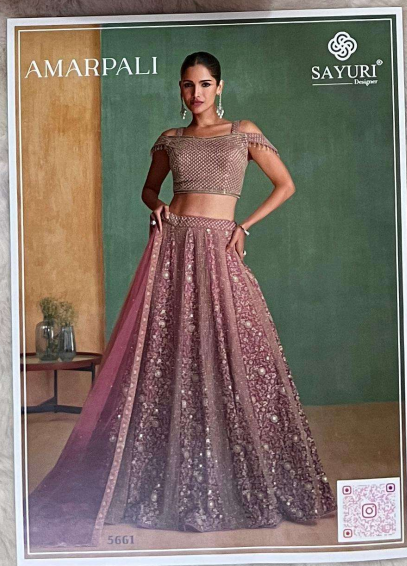

# AMARPALI

  
SAYURI®  
Designer

SAYURI<sup>®</sup>  
Designer

Extreme  
Beauty of Delicacy

5660

5661

5662

SAYURI<sup>®</sup>  
Designer