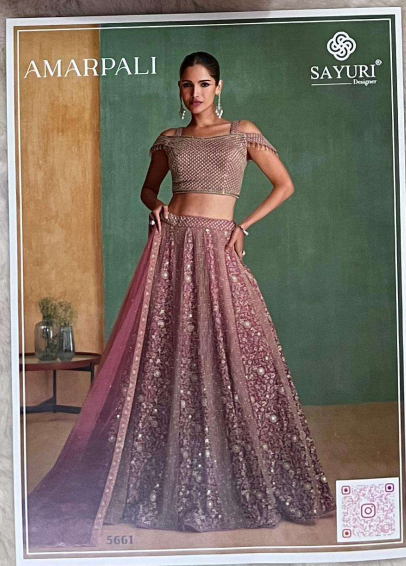

AMARPALI

SAYURI[®]
Designer

Extreme
Beauty of Delicacy

5660

5661

5662

SAYURI[®]
Designer

AMARPALI