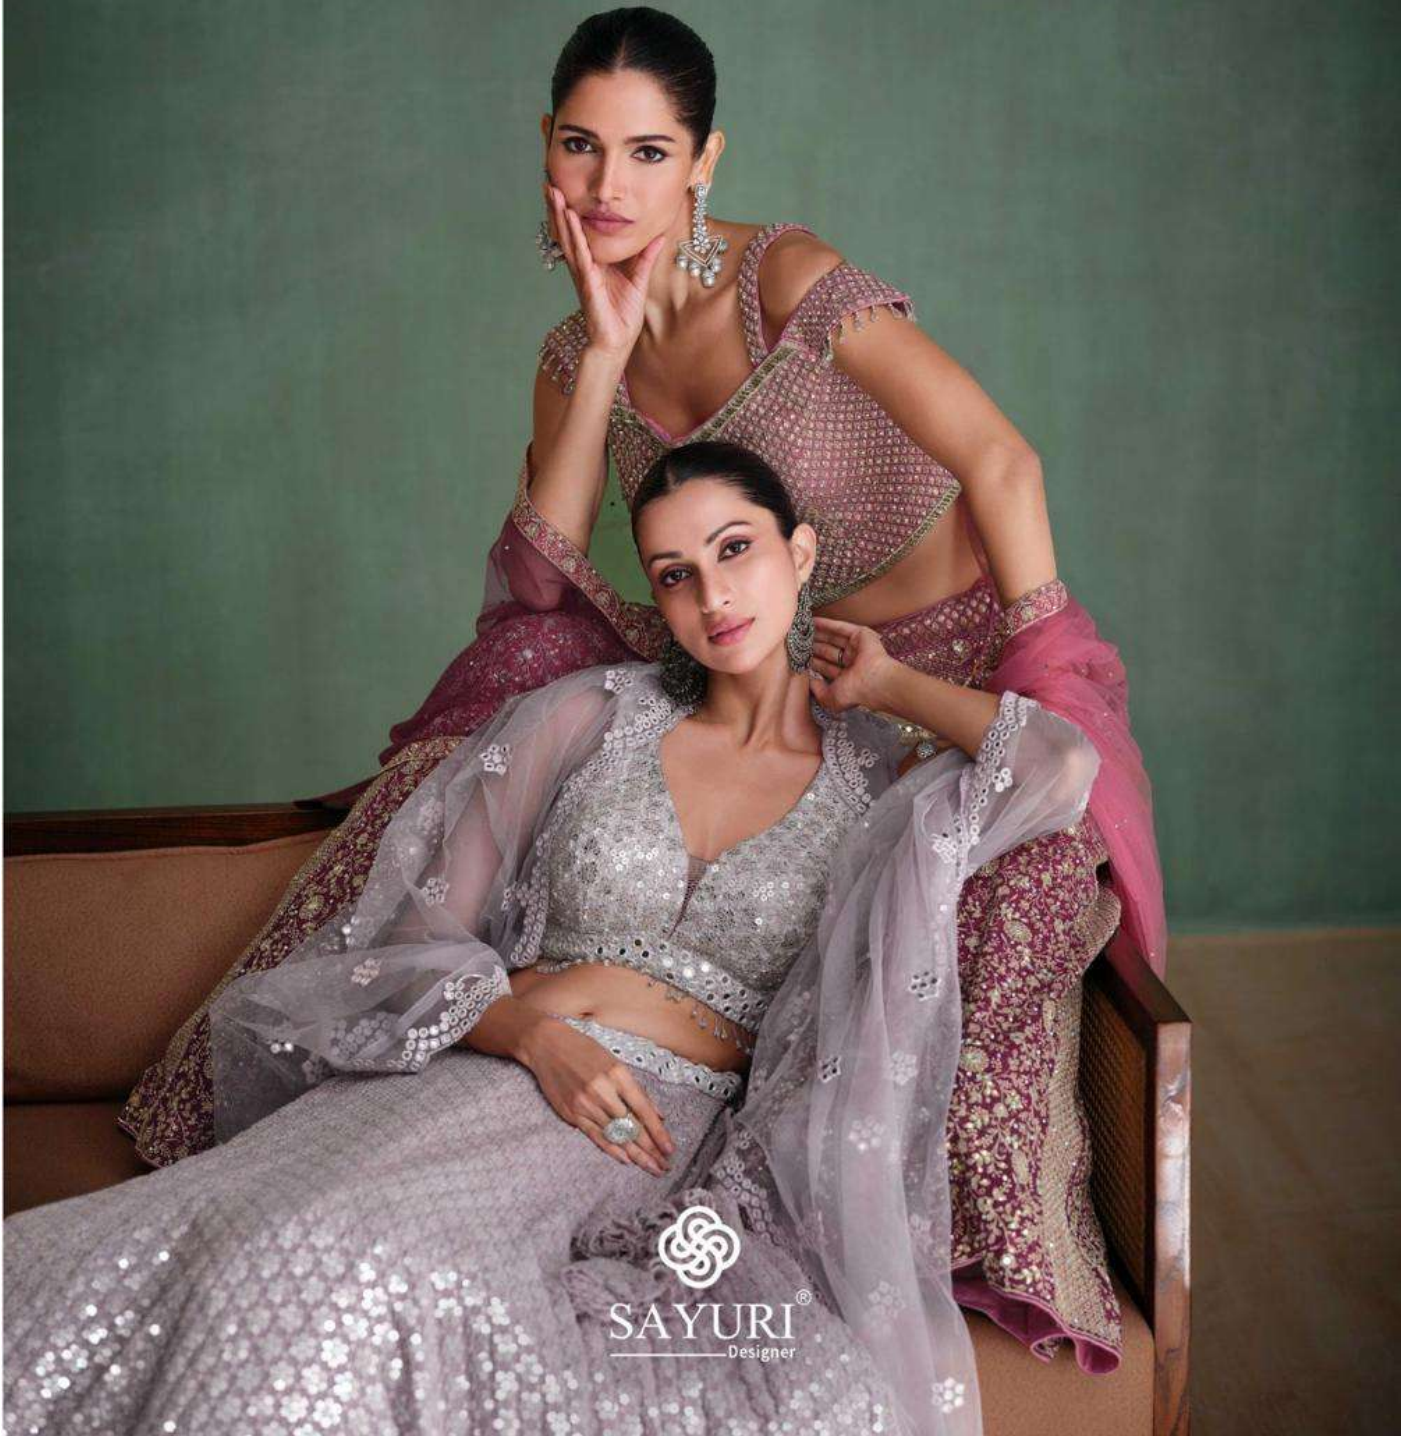

AMARPALI

SAYURI[®]
Designer

Extreme
Beauty of Delicacy

5660

5661

5662

SAYURI[®]
Designer

AMARPALI