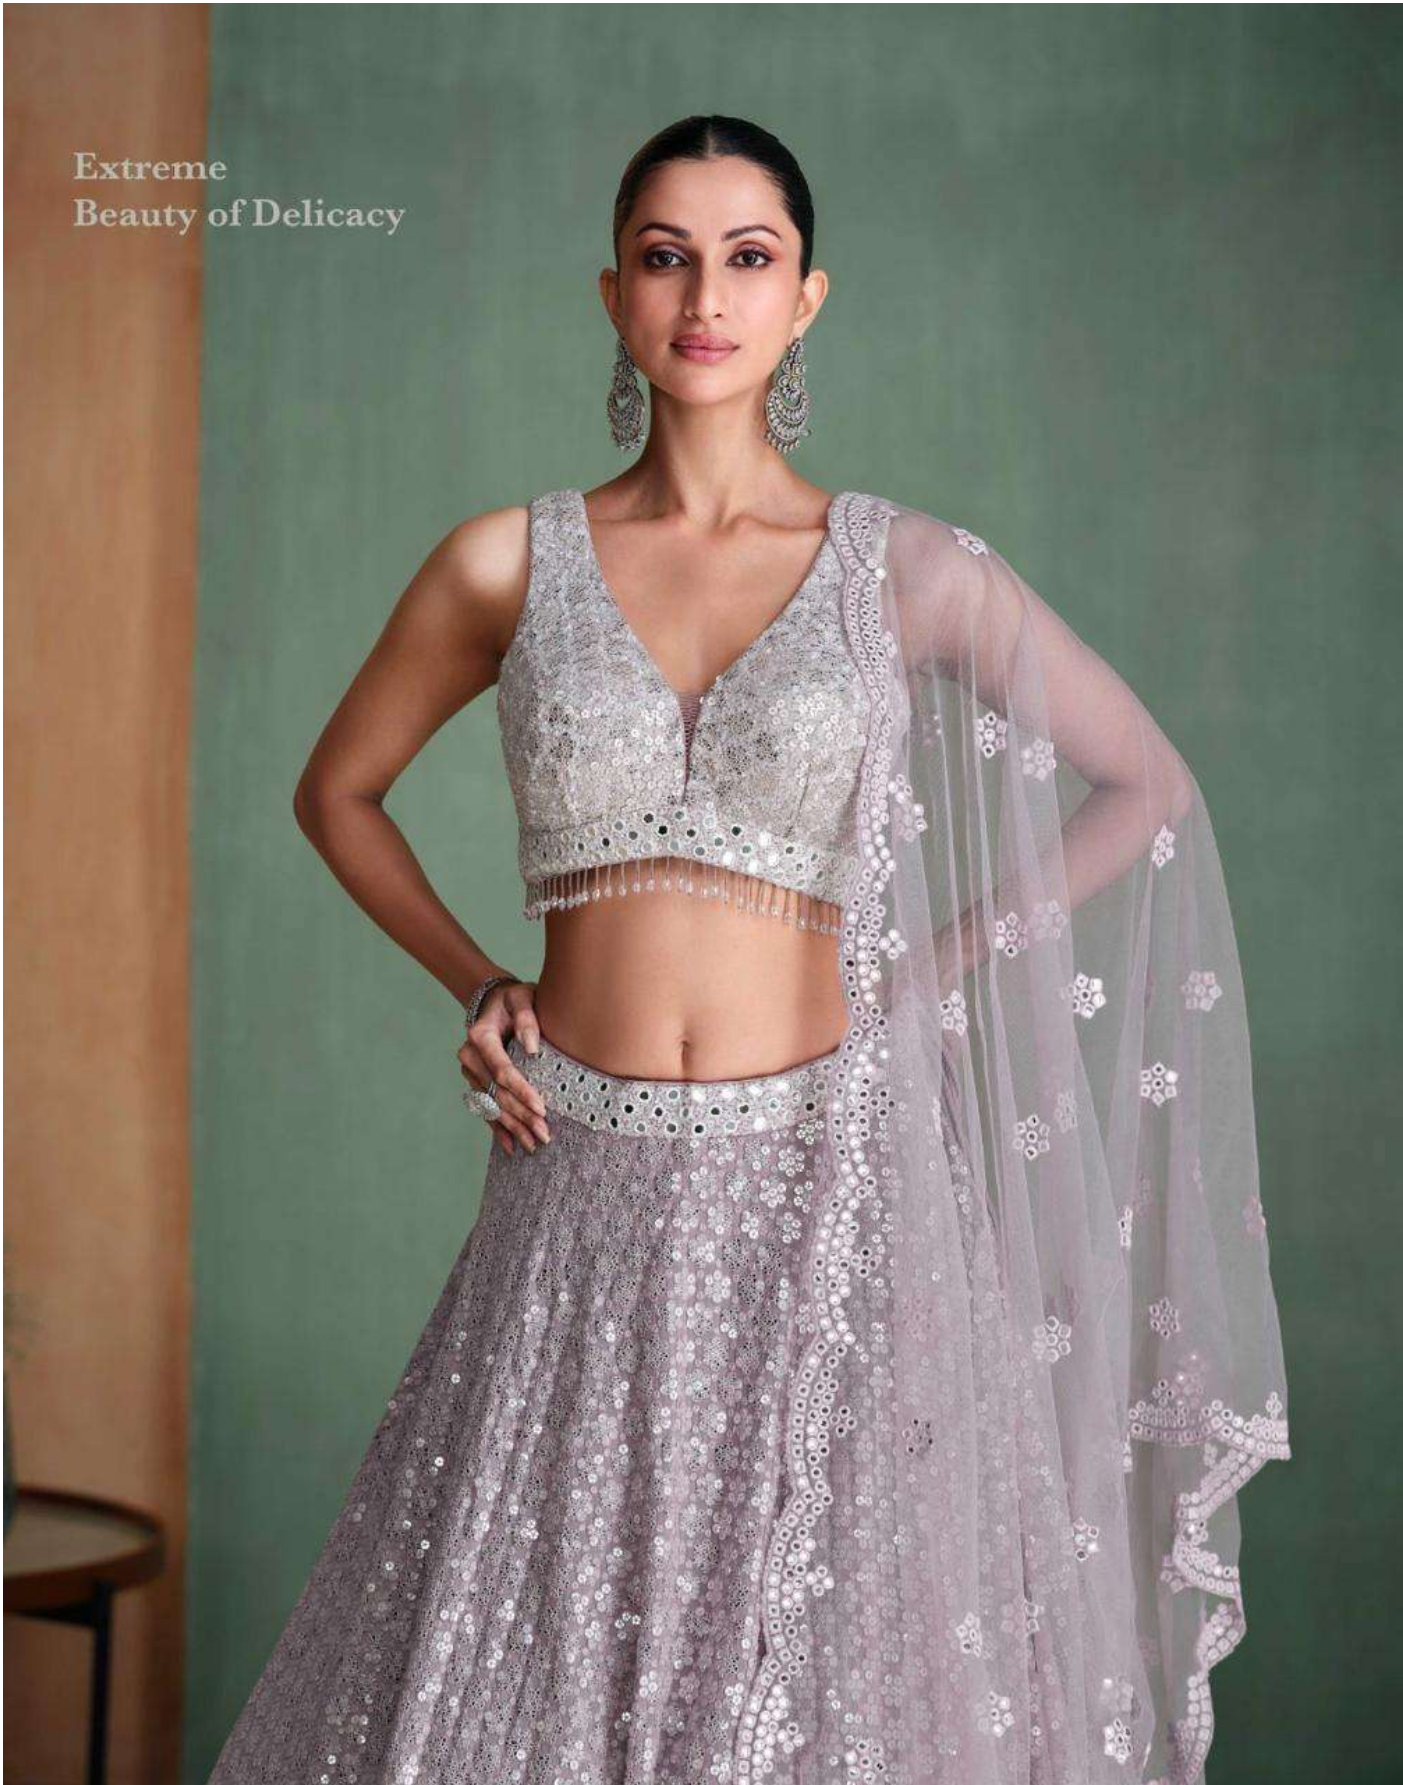

AMARPALI

SAYURI[®]
Designer

Extreme
Beauty of Delicacy

5660

5661

5662

SAYURI[®]
Designer

AMARPALI