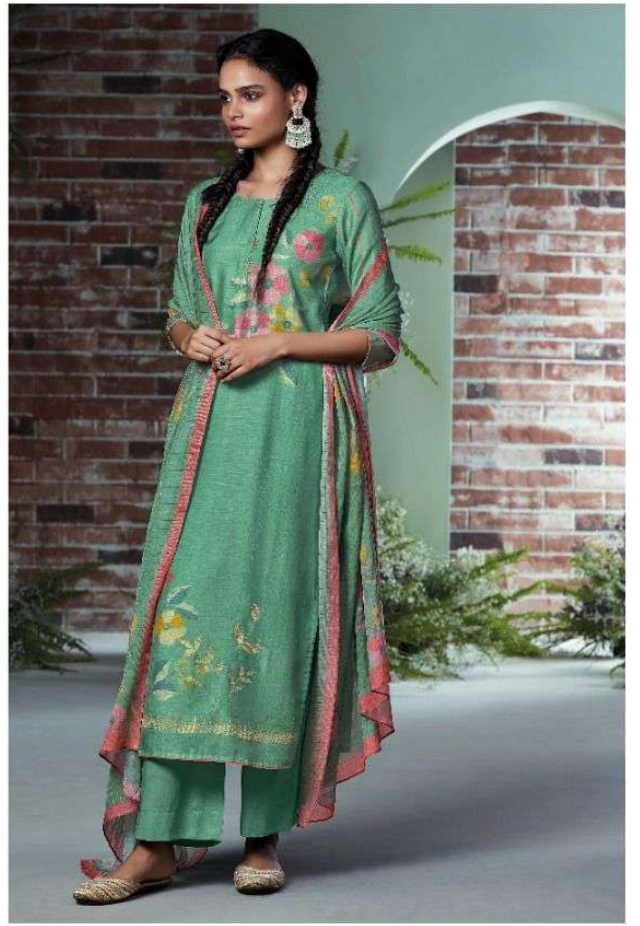

Ganga[®]
LIPSÀ

Ganga®

C1086

Ganga®

C1087

Ganga®

C1088

Ganga®

C1089

Ganga®

C1090

Ganga®

C1091

PRODUCT NAME	LIPSA
D.NO.	C1086 TO C1091
DESCRIPTION	<p>TOP PREMIUM BEMBERG SILK PRINTED WITH EMBROIDERY & SOLID DAMAN LACE</p> <p>BOTTOM PREMIUM COTTON SATIN SOLID</p> <p>DUPATTA FINEST VISCOSE LINEN JACQUARD PRINTED</p>
HSN CODE	540834
WHOLESALE PRICE	1860/- EACH+GST(EXTRA)