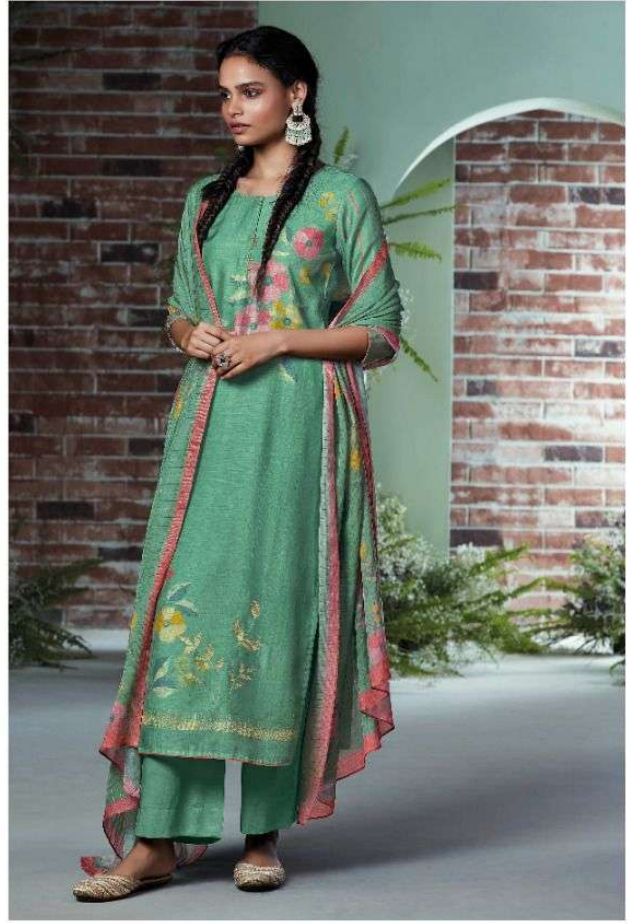

Ganga[®]
LIPSÀ

Ganga®

C1086

Ganga®

C1087

Ganga®

C1088

Ganga®

C1089

Ganga®

C1090

Ganga®

C1091

PRODUCT NAME	LIPSA
D.NO.	C1086 TO C1091
DESCRIPTION	<p>TOP PREMIUM BEMBERG SILK PRINTED WITH EMBROIDERY & SOLID DAMAN LACE</p> <p>BOTTOM PREMIUM COTTON SATIN SOLID</p> <p>DUPATTA FINEST VISCOSE LINEN JACQUARD PRINTED</p>
HSN CODE	540834
WHOLESALE PRICE	1860/- EACH+GST(EXTRA)