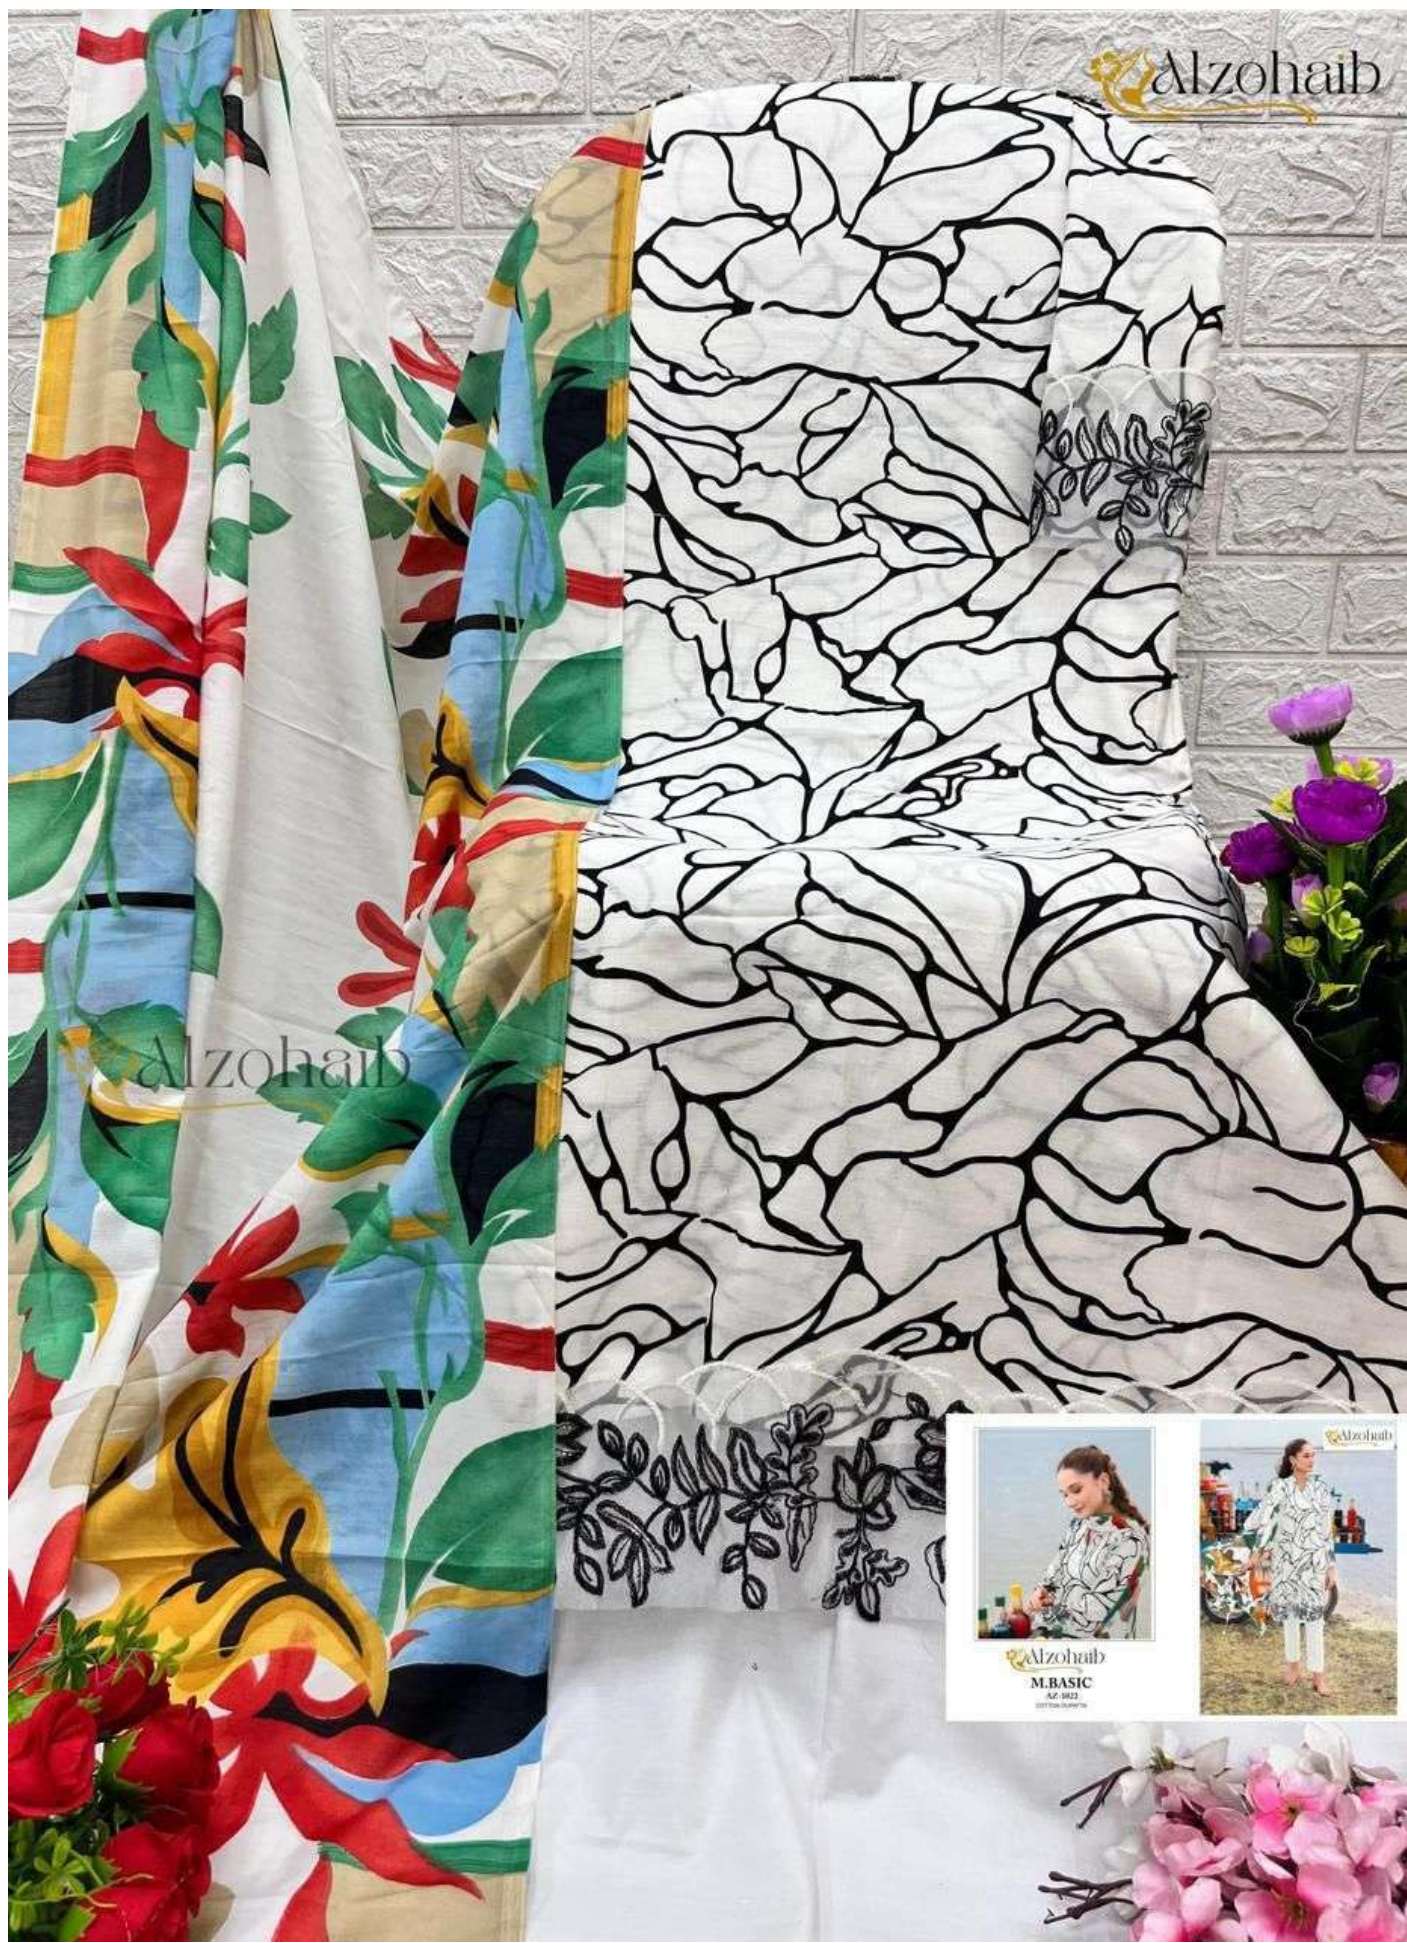

Alzohaib

Alzohaib