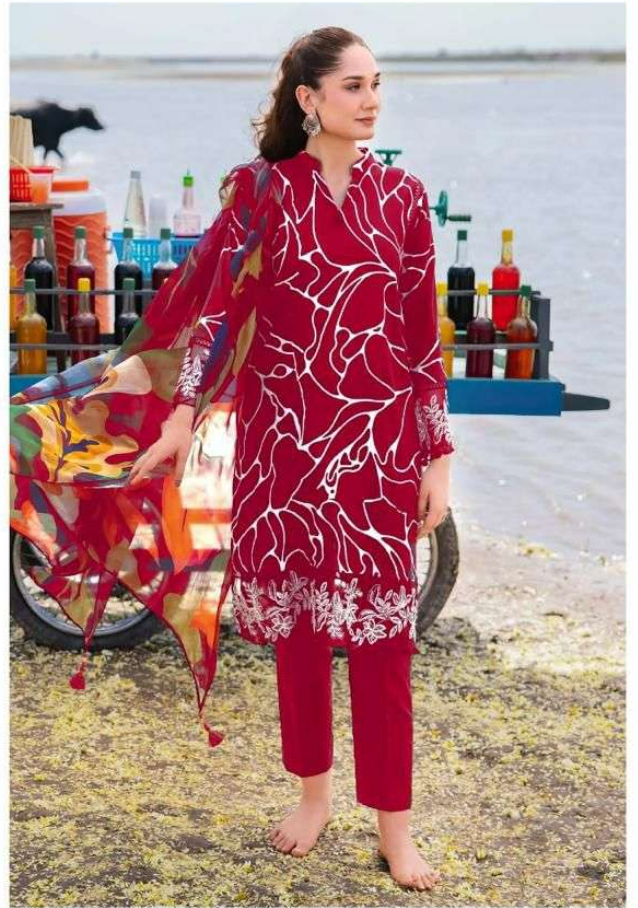

Alzohaib

M.BASIC

AZ-1022-H

COTTON DUPATTA