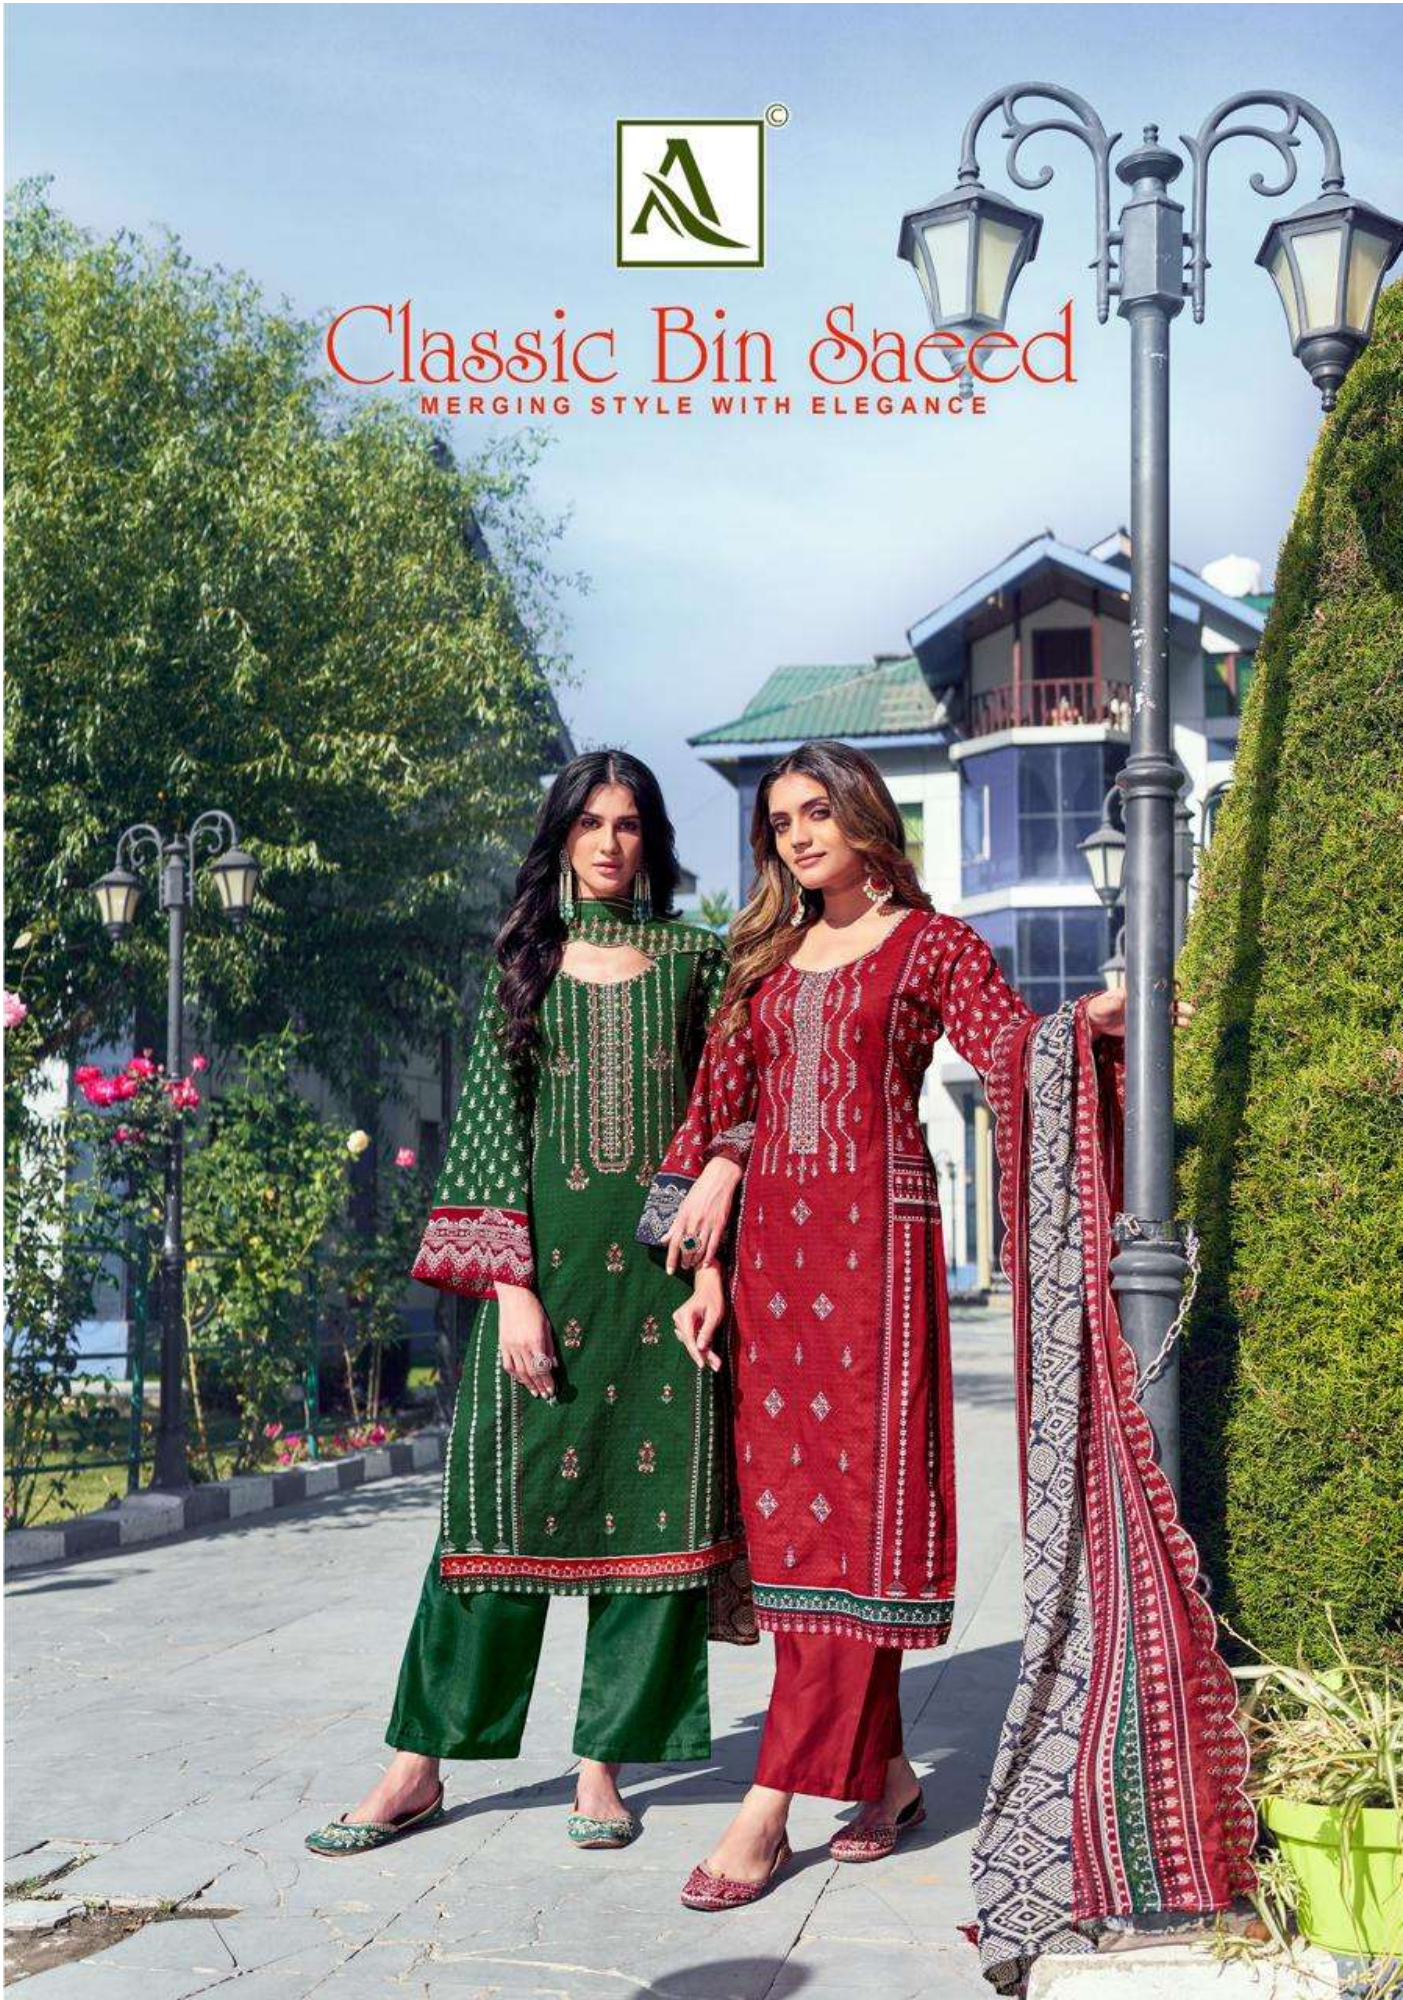

Classic Bin Saeed

MERGING STYLE WITH ELEGANCE