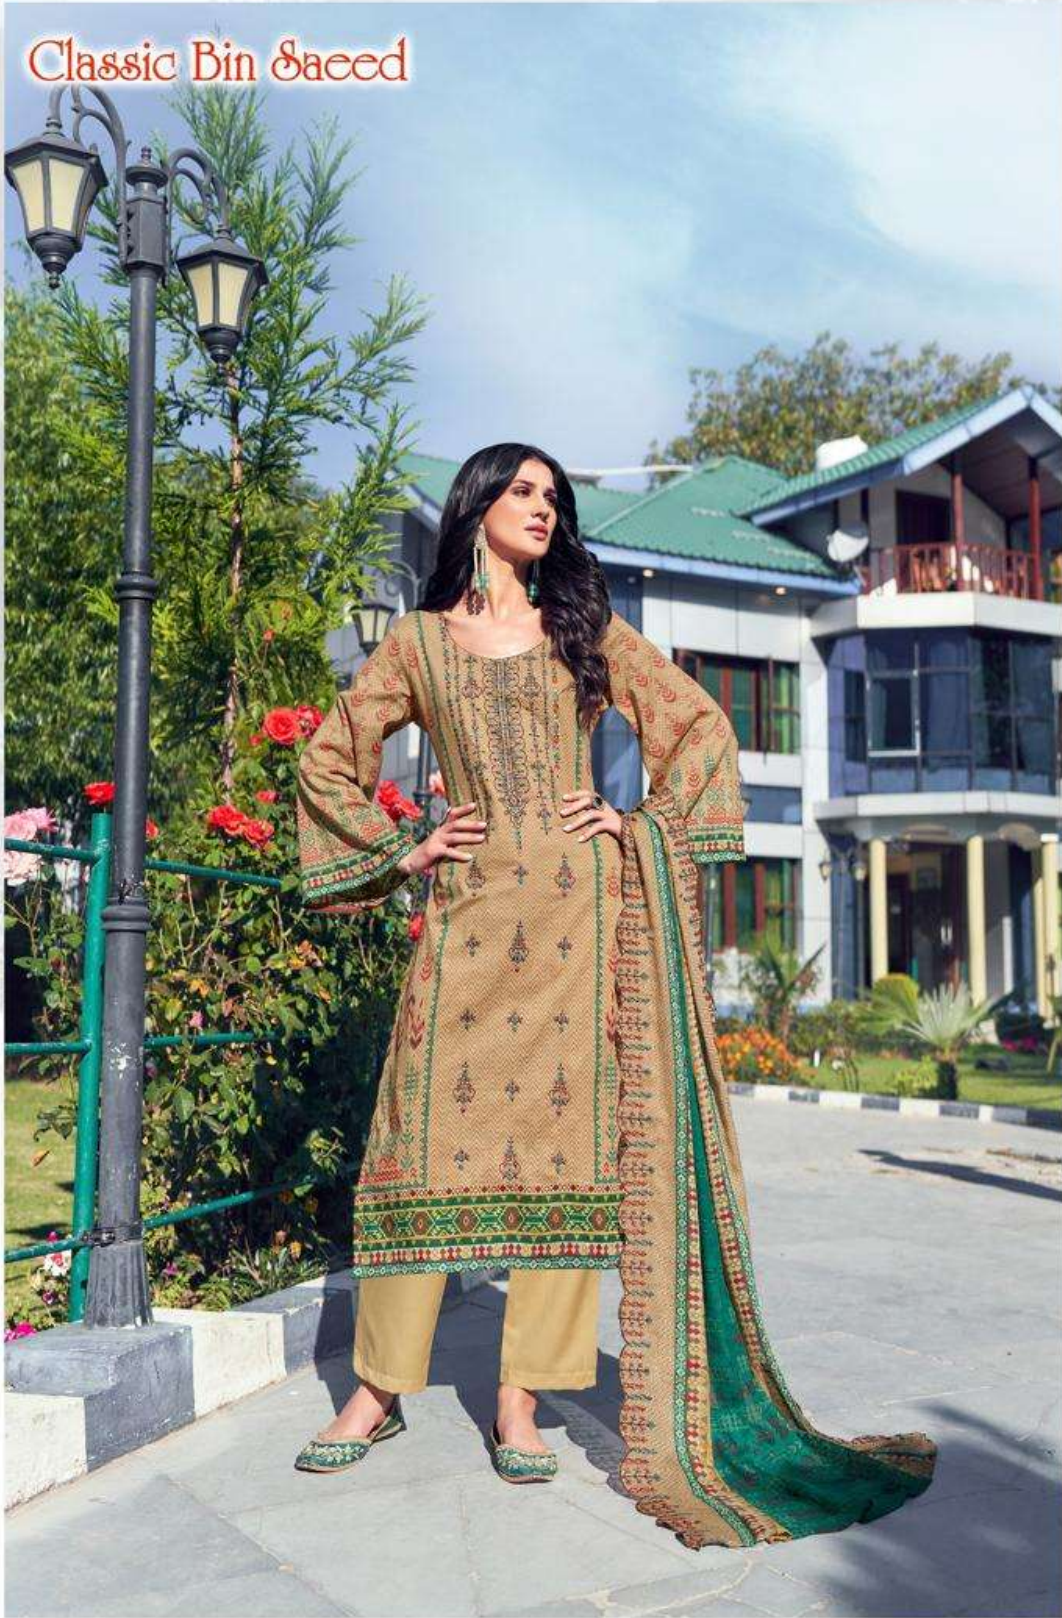

Classic Bin Saeed