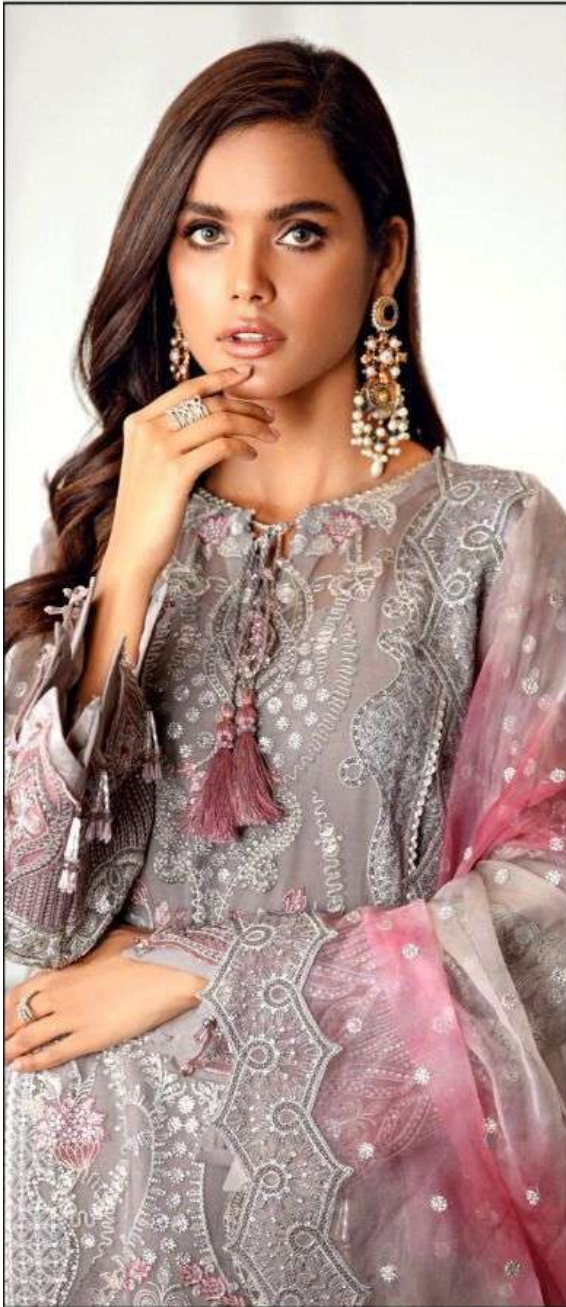

AL AMRA

Anaya 49

Top : Butterfly nett with embroidery
Bottom : Santoon
Dupatta : Butterfly nett with embroidery

AL AMRA

Anaya 49

Top : Butterfly nett with embroidery
Bottom : Santoon
Dupatta : Butterfly nett with embroidery

Emb Sleeves

Emb Net Dupatta

Emb Front

Bottom

Patch

AL AMRA

Anaya 49

Top - Butterfly net with embroidery
Bottom - Satin
Dupatta - Butterfly net with embroidery