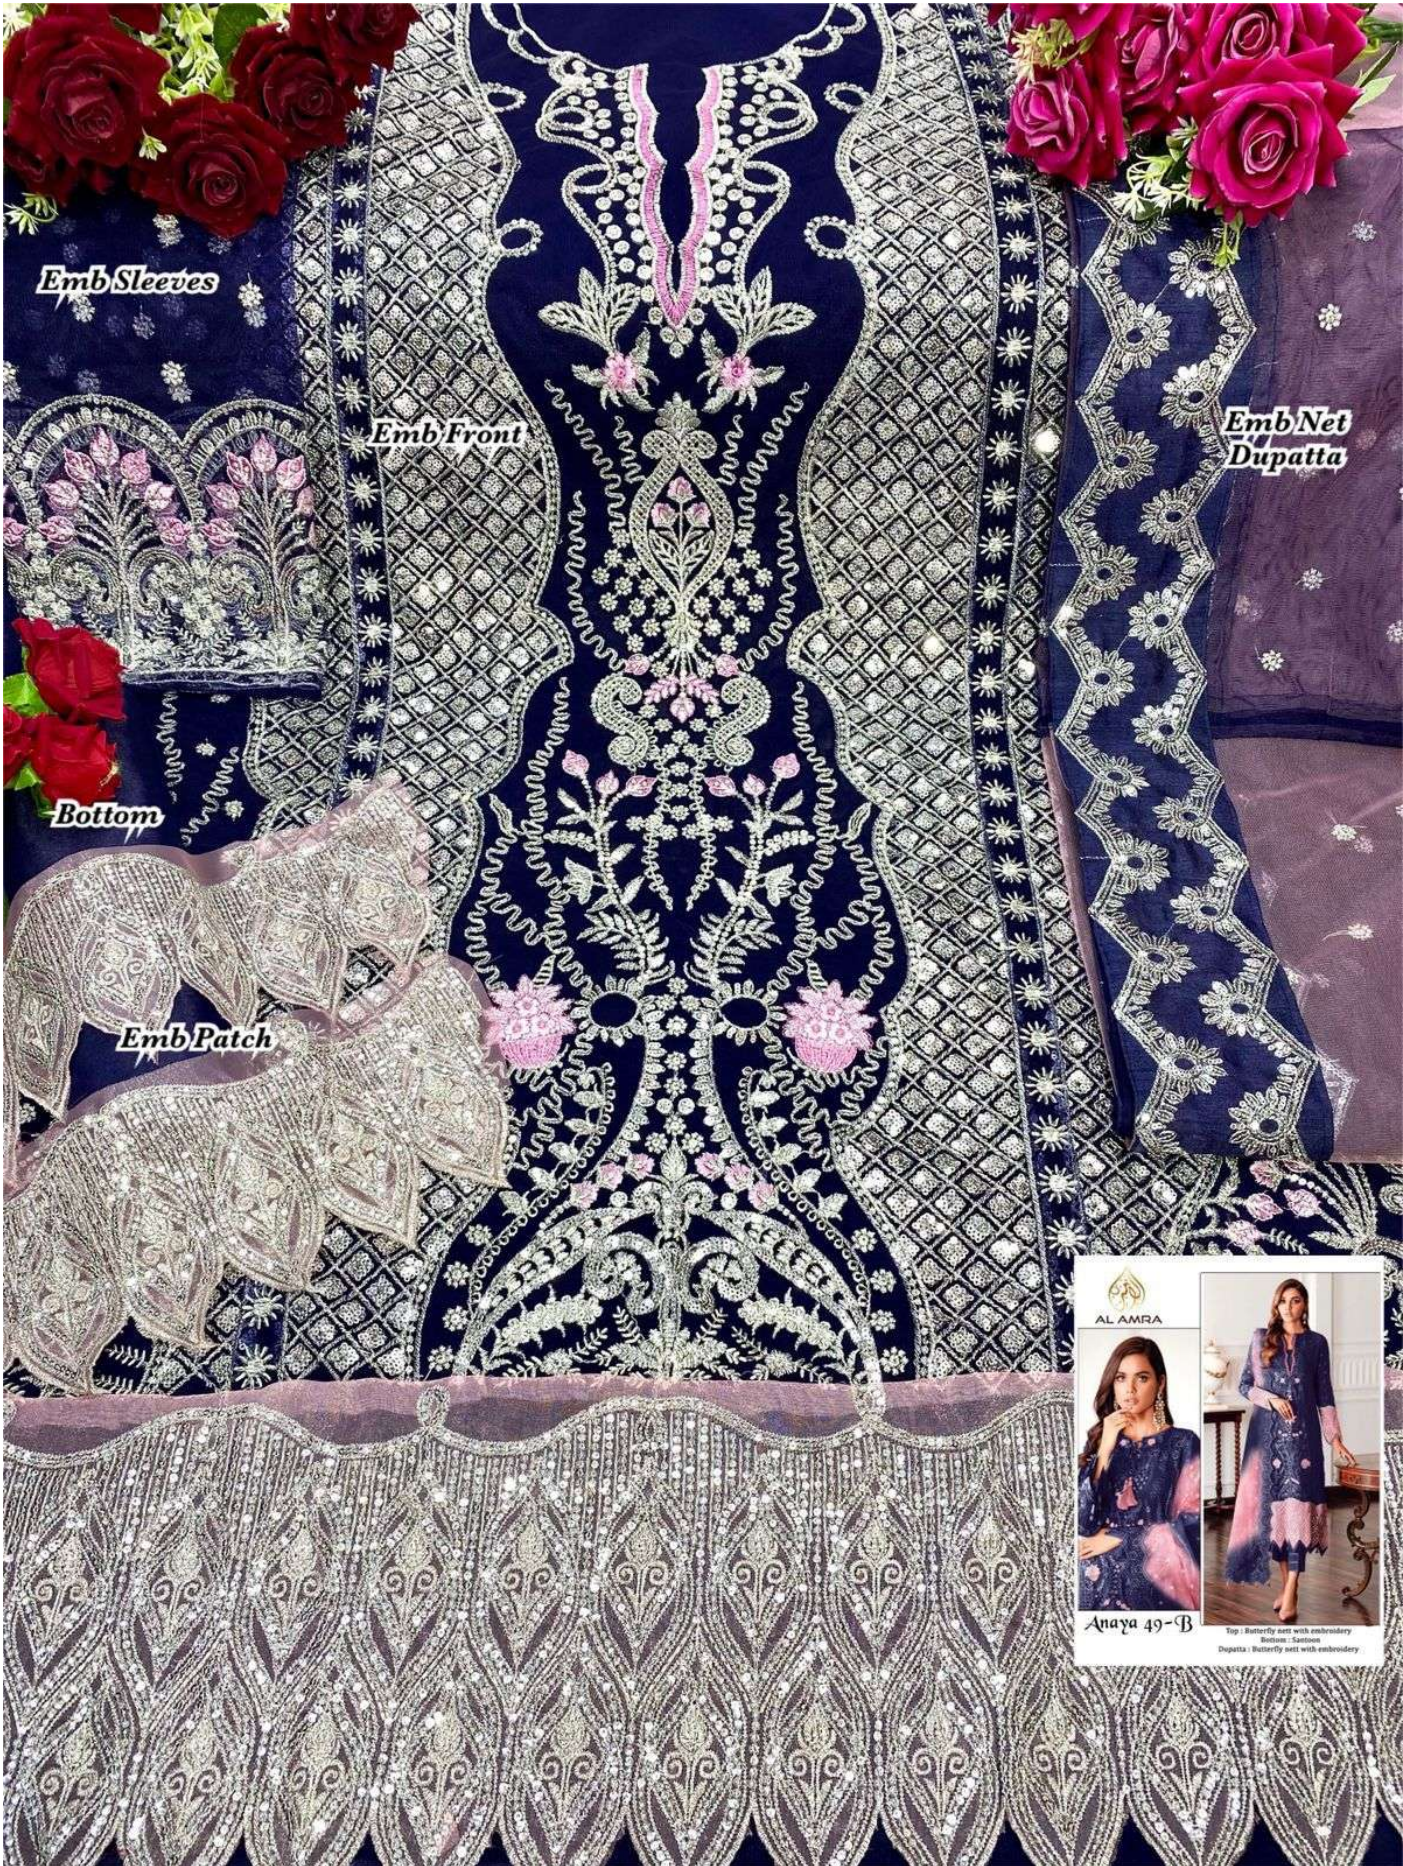

Emb Sleeves

Emb Front

Emb Net Dupatta

Bottom

Emb Patch

AL AMRA

Anaya 49-B

Top - Butterfly saree with embroidery
Bottom - Saree
Dupatta - Butterfly saree with embroidery