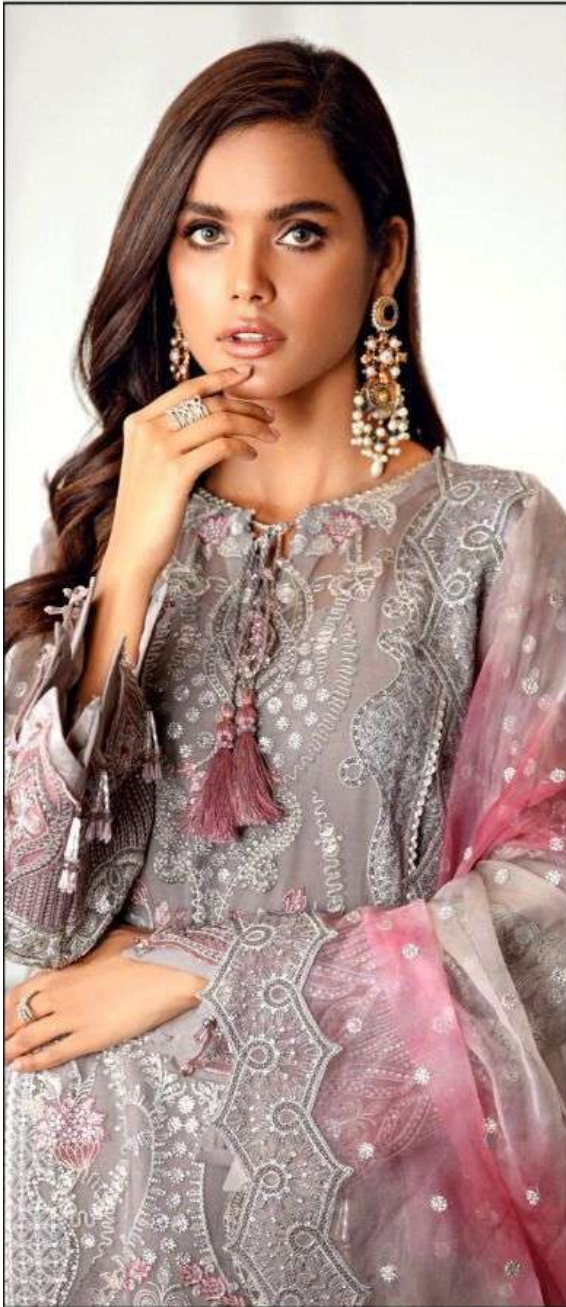

AL AMRA

Anaya 49

Top : Butterfly nett with embroidery
Bottom : Santoon
Dupatta : Butterfly nett with embroidery

AL AMRA

Anaya 49

Top : Butterfly nett with embroidery
Bottom : Santoon
Dupatta : Butterfly nett with embroidery

Emb Sleeves

Emb Front

Emb Net Dupatta

Bottom

Patch

Anaya 49

Top - Butterfly net with embroidery
Bottom - Satin
Dupatta - Butterfly net with embroidery

AL AMRA