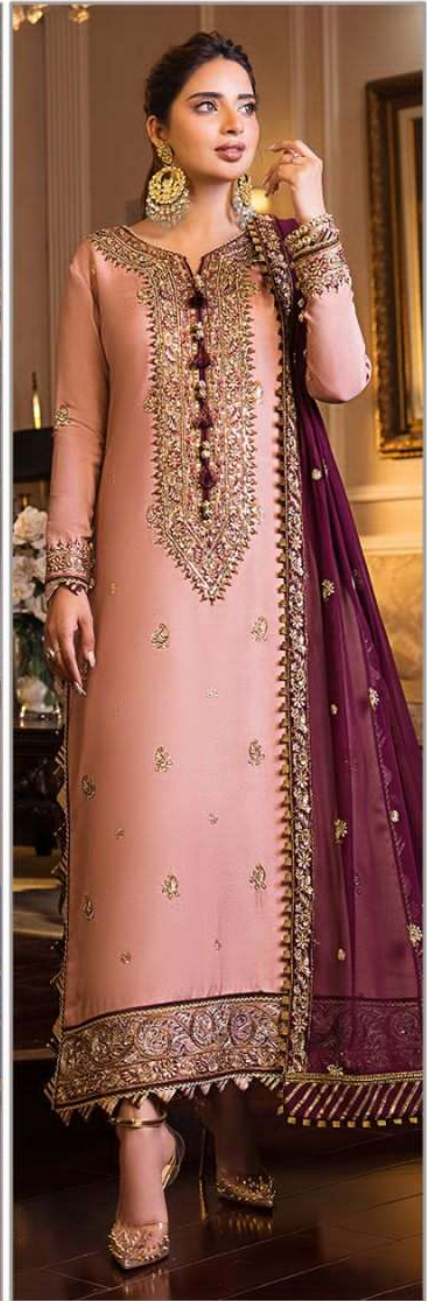

ZAHA
KHUSHBU
Vol-4

KHUSHBU
Vol-4

TOP Faux Georgette
with Embroidery

ZAHA

BOTTOM-INNER Dull santoon

D.No.10134

DUPATTA Nazmin with
Embroidery

KHUSHBU Vol-4
TOP Faux Georgette with Embroidery
ZAHA D.No. 10134
BOTTOM INNER Chalk seamless
DUPATTA with Embroidery

KHUSHBU
Vol-4

TOP Faux Georgette
with Embroidery

ZAHA

BOTTOM-INNER Dull santoon

D.No.10135

DUPATTA Nazmin with
Embroidery

KHUSHBU Vol-4 **ZAHA** D.No.10135
TOP Faux Georgette with Embroidery BOTTOM-INT DUPATTA Nazlin with Embroidery

KHUSHBU
Vol-4

TOP Faux Georgette
with Embroidery

ZAHA

BOTTOM-INNER Dull santoon

D.No.10136

DUPATTA Nazmin with
Embroidery

KHUSHBU Vol-4
TOP Faux Georgette with Embroidery
ZAHA 10136
BOTTOM-INNER Dull Satin

ZAHA

KHUSHBU

Vol-4

TOP
Faux Georgette
with Embroidery

BOTTOM-INNER
Dull santoon

DUPATTA
Nazmin with
Embroidery

10134

10135

10136