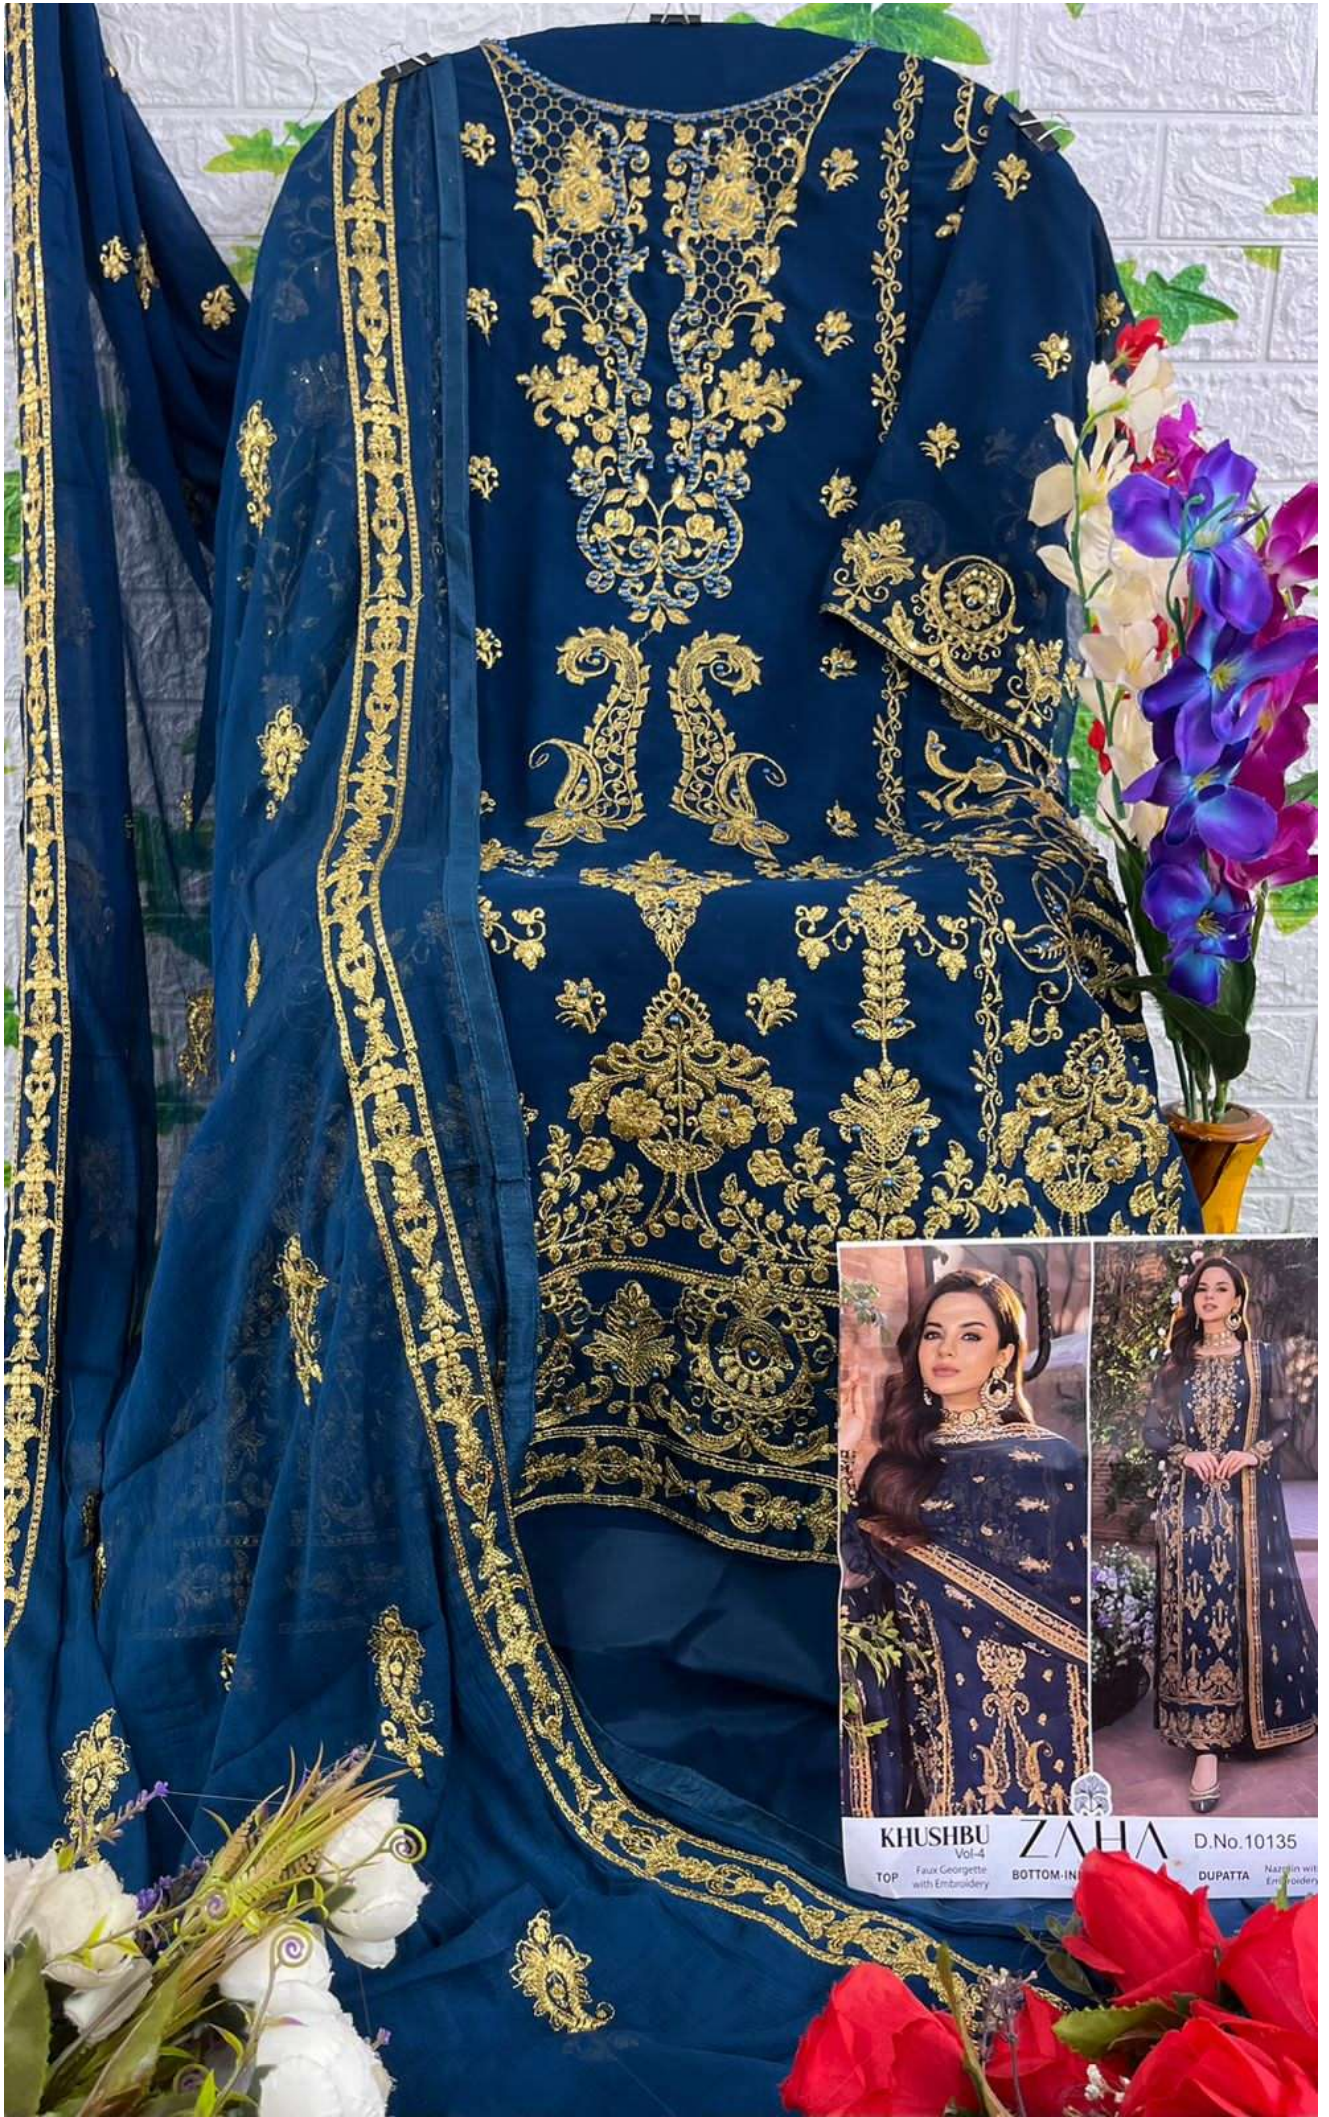

ZAHA
KHUSHBU
Vol-4

KHUSHBU
Vol-4

TOP Faux Georgette
with Embroidery

ZAHA

BOTTOM-INNER Dull santoon

D.No.10134

DUPATTA Nazmin with
Embroidery

KHUSHBU Vol-4
TOP Faux Georgette with Embroidery
ZAHA D.No. 10134
BOTTOM INNER Chalk seamless
DUPATTA with Embroidery

KHUSHBU
Vol-4

TOP Faux Georgette
with Embroidery

ZAHA

BOTTOM-INNER Dull santoon

D.No.10135

DUPATTA Nazmin with
Embroidery

KHUSHBU Vol-4 **ZAHA** D.No.10135
TOP Faux Georgette with Embroidery BOTTOM-INT DUPATTA Nazlin with Embroidery

KHUSHBU
Vol-4

TOP Faux Georgette
with Embroidery

ZAHA

BOTTOM-INNER Dull santoon

D.No.10136

DUPATTA Nazmin with
Embroidery

KHUSHBU Vol-4
TOP Faux Georgette with Embroidery
ZAHA 10136
BOTTOM-INNER Dull Satin

ZAHA

KHUSHBU

Vol-4

TOP
Faux Georgette
with Embroidery

BOTTOM-INNER
Dull santoon

DUPATTA
Nazmin with
Embroidery

10134

10135

10136