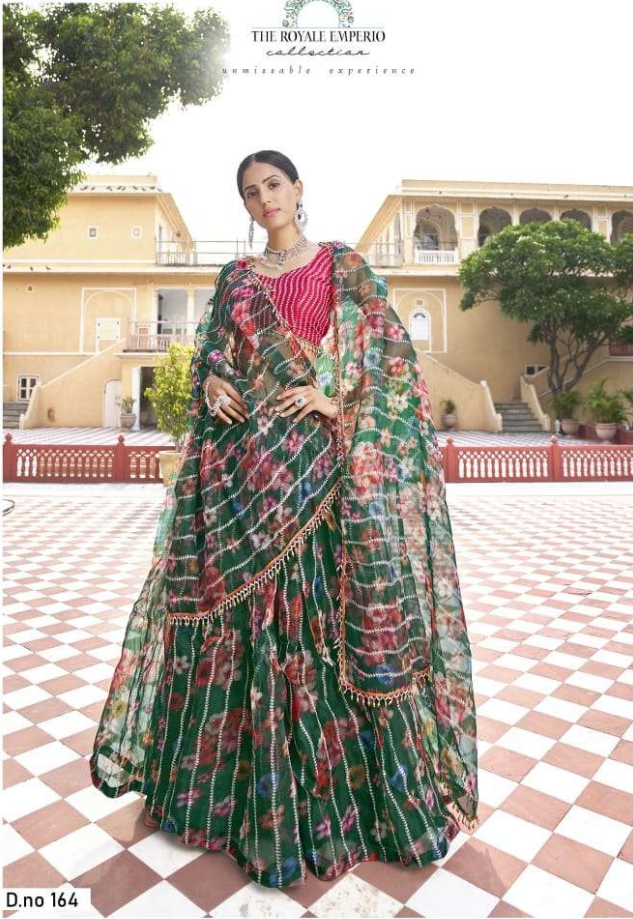

श्री  
matee  
fashion

Rosy

The Exclusive Designer Collection...

D.no 162

THE ROYALE EMPERIO  
collection  
unmissable experience

D.no 164

श्री  
matee  
fashion

D.NO	RATE...
162	2795/-
163	2695/-
164	3199/-