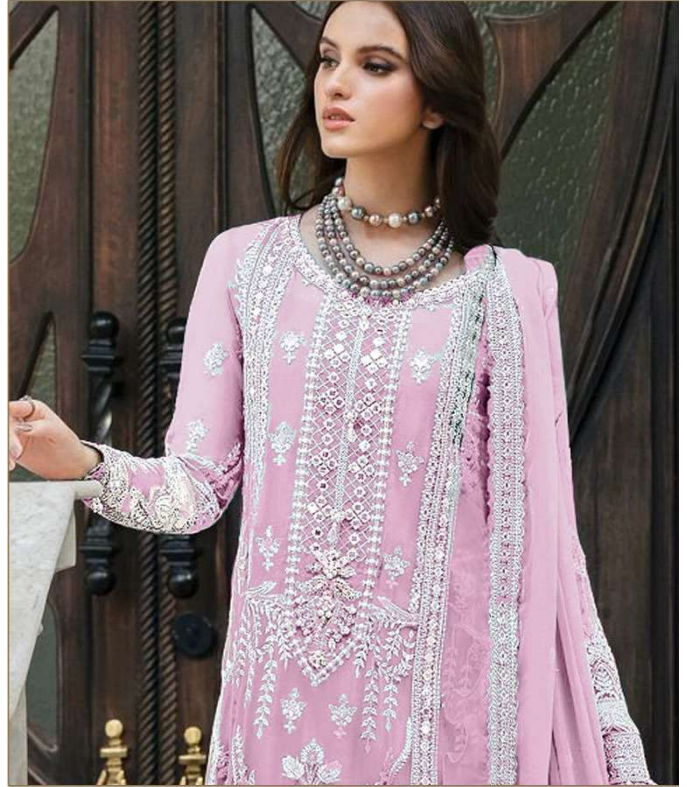

Serene®
Pakistani Suit

A BRAND BY **MEGHA EXPORT**

S - 228 P