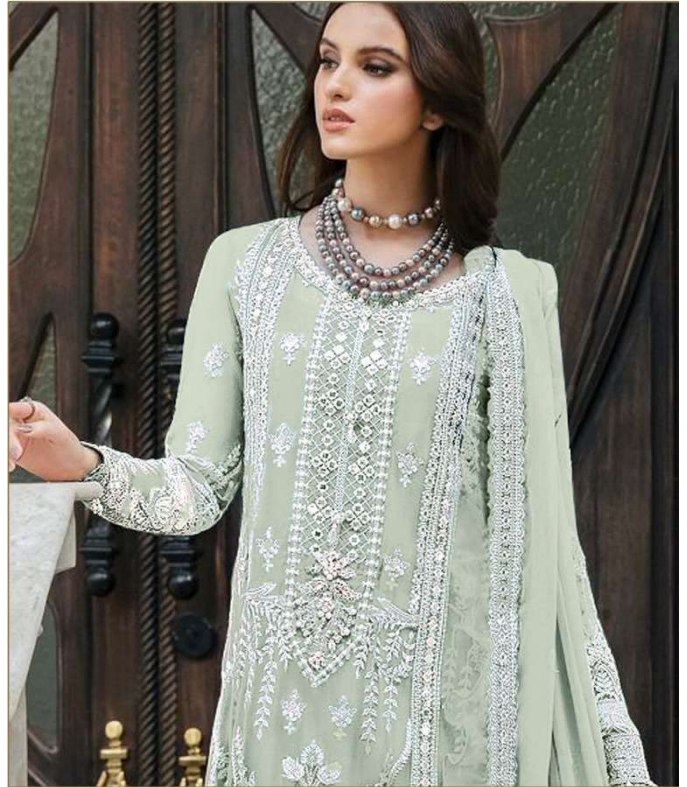

Serene®
Pakistani Suit

A BRAND BY MEGHA EXPORT

S - 228 Q