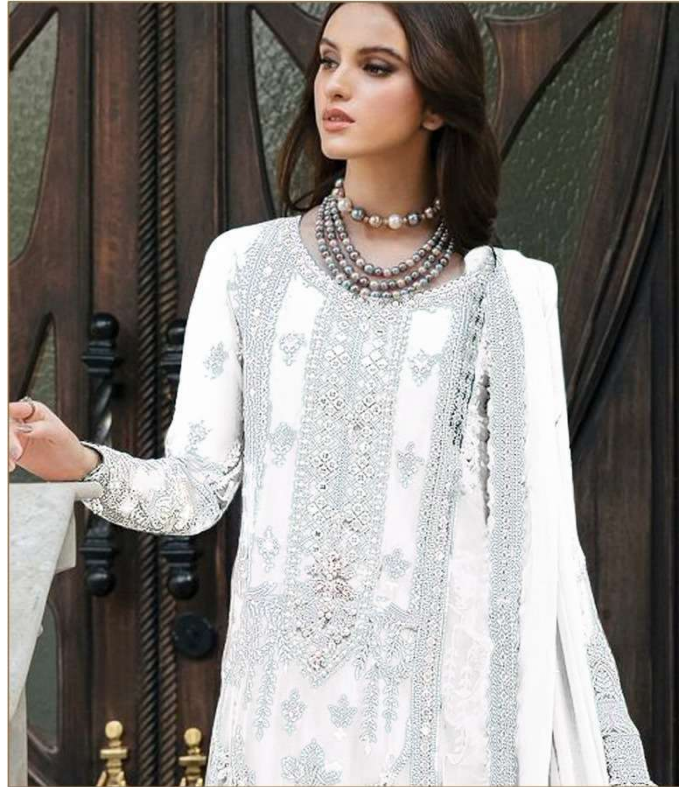

Serene®
Pakistani Suit
A BRAND BY **MEGHA EXPORT**

S - 228 R