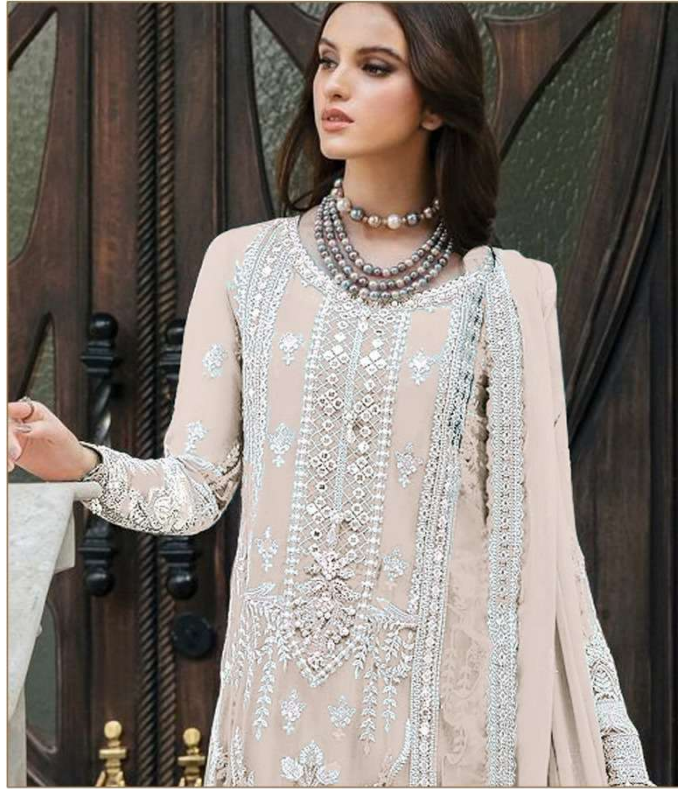

Serene®
Pakistani Suit
A BRAND BY **MEGHA EXPORT**

S - 228 S 1

**TOP -FOX GEORGETTE EMBROIDERY WITH
KHALI WORK
INNER BOTTOM --DUAL SANTUN
DUPATTA - FOX GEORGETTE EMBROIDERY
WORK**