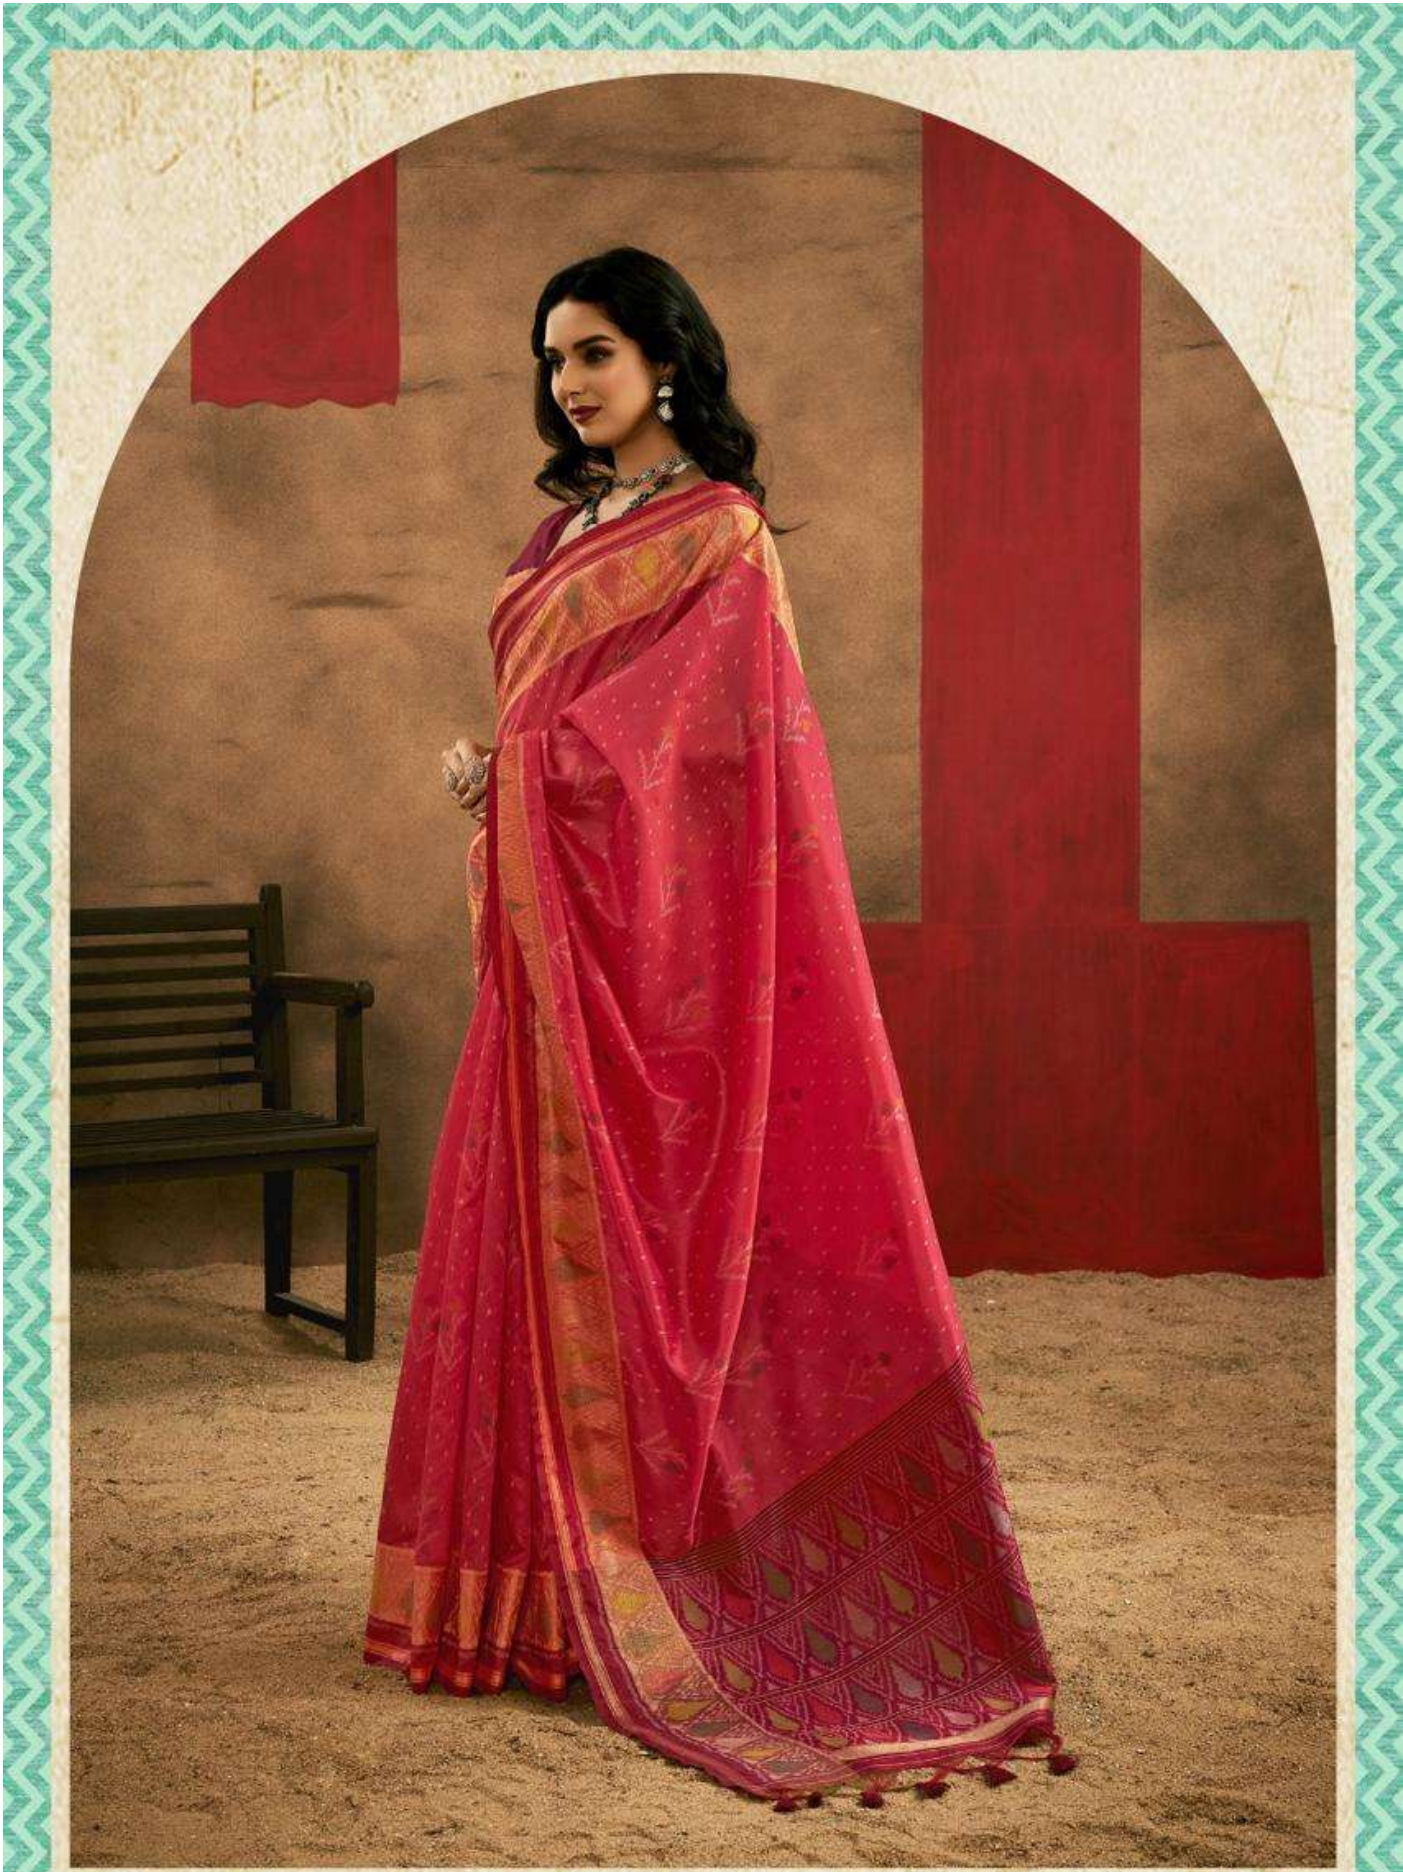

SOSY®

SHADES OF SIX YARDS

K R Y S T A L

Patola Handloom Weaving

ARTICLE 31

SOSY[®]
SHADES OF SIX YARDS

K R Y S T A L

Patola Handloom Weaving