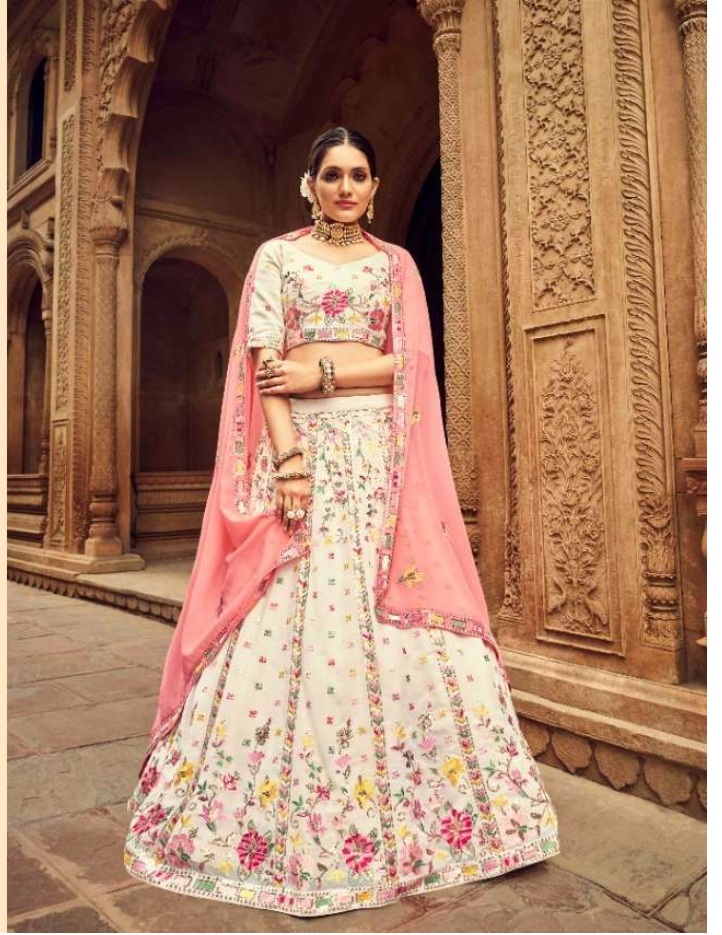

# BRIDESMAID

VOL-25

Swabhkala

◆ 2211 ◆

◆ 2212 ◆

Swabhkala

◆ 2213 ◆

Subhkala

◆ 2214 ◆

bhkala

◆ 2216 ◆

◆ 2217 ◆

Design NO. (SKU)	Color Lehenga – Choli – Dupatta	Lehenga Fabric	Choli Fabric	Dupatta Fabric	BELT	Size (Semi-Stitched)	Lehenga & Belt Work	Choli Work	Dupatta Work	Choli Length MTR (UN-STITCHED)	Lehenga Length MTR (SEMI-STITCHED)	Dupatta Length MTR	Weight
2211	Beige	Georgette	Georgette	Georgette	NA	UPTO 42 BUST AND WAIST	Thread with Sequince Embroidered work	Thread with Sequince Embroidered work	Thread with Sequince Embroidered work	1 MTR	42 INCH	2.40 MTR	2 KG
2212	Flourecent Green – Pink Multi Color	Georgette	Georgette	Georgette	Emroidered Belt	UPTO 42 BUST AND WAIST	Thread with Sequince Embroidered work	Thread with Sequince Embroidered work	Thread with Sequince Embroidered work	0.8 MTR	42 INCH	2.40 MTR	2 KG
2213	Green – Deep Pink – MST. Yellow	Georgette	Georgette	Georgette	Emroidered Belt	UPTO 42 BUST AND WAIST	Thread with Sequince Embroidered work	Thread with Sequince Embroidered work	Thread with Sequince Embroidered work	0.8 MTR	42 INCH	2.40 MTR	2 KG
2214	Sky	Georgette	Georgette	Georgette	NA	UPTO 42 BUST AND WAIST	Thread with Sequince Embroidered work	Thread with Sequince Embroidered work	Thread with Sequince Embroidered work	1 MTR	42 INCH	2.40 MTR	2 KG
2215	Purple	Georgette	Georgette	Georgette	NA	UPTO 42 BUST AND WAIST	Thread with Sequince Embroidered work	Thread with Sequince Embroidered work	Thread with Sequince Embroidered work	1 MTR	42 INCH	2.40 MTR	2 KG
2216	Lovender	Georgette	Georgette	Georgette	Emroidered Belt	UPTO 42 BUST AND WAIST	Thread with Sequince Embroidered work	Thread with Sequince Embroidered work	Thread with Sequince Embroidered work	0.8 MTR	42 INCH	2.40 MTR	2 KG
2217	Teal	Georgette	Georgette	Georgette	NA	UPTO 42 BUST AND WAIST	Thread with Sequince Embroidered work	Thread with Sequince Embroidered work	Thread with Sequince Embroidered work	1 MTR	42 INCH	2.40 MTR	2 KG