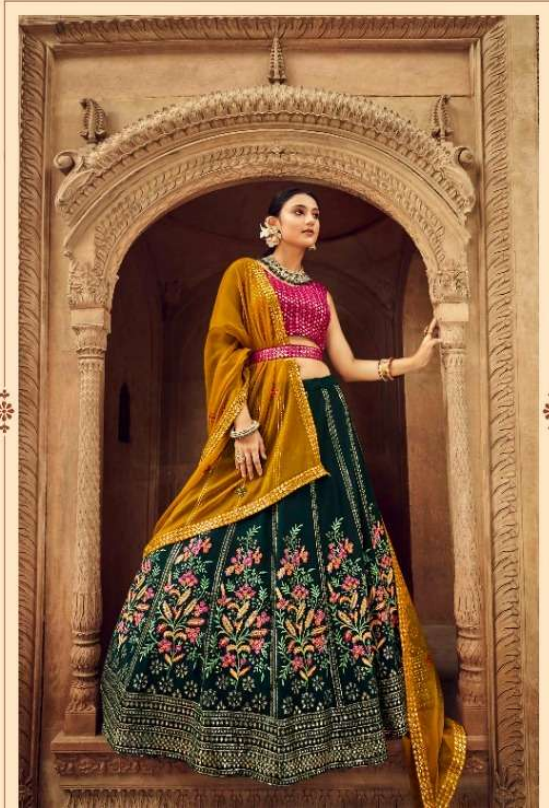

BRIDESMAID

VOL-25

Swabhkala

◆ 2211 ◆

◆ 2212 ◆

Swabhkala

◆ 2213 ◆

Subhkala

◆ 2214 ◆

bhkala

◆ 2216 ◆

◆ 2217 ◆

bhkala

Design NO. (SKU)	Color Lehenga – Choli – Dupatta	Lehenga Fabric	Choli Fabric	Dupatta Fabric	BELT	Size (Semi-Stitched)	Lehenga & Belt Work	Choli Work	Dupatta Work	Choli Length MTR (UN-STITCHED)	Lehenga Length MTR (SEMI-STITCHED)	Dupatta Length MTR	Weight
2211	Beige	Georgette	Georgette	Georgette	NA	UPTO 42 BUST AND WAIST	Thread with Sequince Embroidered work	Thread with Sequince Embroidered work	Thread with Sequince Embroidered work	1 MTR	42 INCH	2.40 MTR	2 KG
2212	Flourecent Green – Pink Multi Color	Georgette	Georgette	Georgette	Emroidered Belt	UPTO 42 BUST AND WAIST	Thread with Sequince Embroidered work	Thread with Sequince Embroidered work	Thread with Sequince Embroidered work	0.8 MTR	42 INCH	2.40 MTR	2 KG
2213	Green – Deep Pink – MST. Yellow	Georgette	Georgette	Georgette	Emroidered Belt	UPTO 42 BUST AND WAIST	Thread with Sequince Embroidered work	Thread with Sequince Embroidered work	Thread with Sequince Embroidered work	0.8 MTR	42 INCH	2.40 MTR	2 KG
2214	Sky	Georgette	Georgette	Georgette	NA	UPTO 42 BUST AND WAIST	Thread with Sequince Embroidered work	Thread with Sequince Embroidered work	Thread with Sequince Embroidered work	1 MTR	42 INCH	2.40 MTR	2 KG
2215	Purple	Georgette	Georgette	Georgette	NA	UPTO 42 BUST AND WAIST	Thread with Sequince Embroidered work	Thread with Sequince Embroidered work	Thread with Sequince Embroidered work	1 MTR	42 INCH	2.40 MTR	2 KG
2216	Lovender	Georgette	Georgette	Georgette	Emroidered Belt	UPTO 42 BUST AND WAIST	Thread with Sequince Embroidered work	Thread with Sequince Embroidered work	Thread with Sequince Embroidered work	0.8 MTR	42 INCH	2.40 MTR	2 KG
2217	Teal	Georgette	Georgette	Georgette	NA	UPTO 42 BUST AND WAIST	Thread with Sequince Embroidered work	Thread with Sequince Embroidered work	Thread with Sequince Embroidered work	1 MTR	42 INCH	2.40 MTR	2 KG