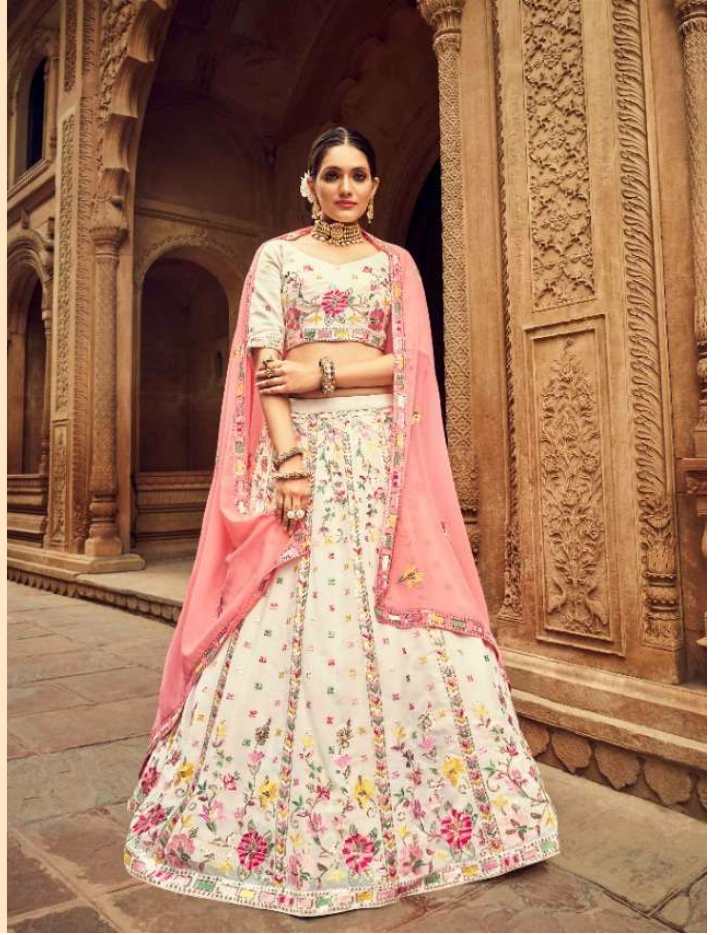

BRIDESMAID

VOL-25

Swabhkala

◆ 2211 ◆

◆ 2212 ◆

Swabhkala

◆ 2213 ◆

Subhkala

◆ 2214 ◆

bhkala

◆ 2216 ◆

◆ 2217 ◆

bhkala

Design NO. (SKU)	Color Lehenga – Choli – Dupatta	Lehenga Fabric	Choli Fabric	Dupatta Fabric	BELT	Size (Semi-Stitched)	Lehenga & Belt Work	Choli Work	Dupatta Work	Choli Length MTR (UN-STITCHED)	Lehenga Length MTR (SEMI-STITCHED)	Dupatta Length MTR	Weight
2211	Beige	Georgette	Georgette	Georgette	NA	UPTO 42 BUST AND WAIST	Thread with Sequince Embroidered work	Thread with Sequince Embroidered work	Thread with Sequince Embroidered work	1 MTR	42 INCH	2.40 MTR	2 KG
2212	Flourecent Green – Pink Multi Color	Georgette	Georgette	Georgette	Emroidered Belt	UPTO 42 BUST AND WAIST	Thread with Sequince Embroidered work	Thread with Sequince Embroidered work	Thread with Sequince Embroidered work	0.8 MTR	42 INCH	2.40 MTR	2 KG
2213	Green – Deep Pink – MST. Yellow	Georgette	Georgette	Georgette	Emroidered Belt	UPTO 42 BUST AND WAIST	Thread with Sequince Embroidered work	Thread with Sequince Embroidered work	Thread with Sequince Embroidered work	0.8 MTR	42 INCH	2.40 MTR	2 KG
2214	Sky	Georgette	Georgette	Georgette	NA	UPTO 42 BUST AND WAIST	Thread with Sequince Embroidered work	Thread with Sequince Embroidered work	Thread with Sequince Embroidered work	1 MTR	42 INCH	2.40 MTR	2 KG
2215	Purple	Georgette	Georgette	Georgette	NA	UPTO 42 BUST AND WAIST	Thread with Sequince Embroidered work	Thread with Sequince Embroidered work	Thread with Sequince Embroidered work	1 MTR	42 INCH	2.40 MTR	2 KG
2216	Lovender	Georgette	Georgette	Georgette	Emroidered Belt	UPTO 42 BUST AND WAIST	Thread with Sequince Embroidered work	Thread with Sequince Embroidered work	Thread with Sequince Embroidered work	0.8 MTR	42 INCH	2.40 MTR	2 KG
2217	Teal	Georgette	Georgette	Georgette	NA	UPTO 42 BUST AND WAIST	Thread with Sequince Embroidered work	Thread with Sequince Embroidered work	Thread with Sequince Embroidered work	1 MTR	42 INCH	2.40 MTR	2 KG