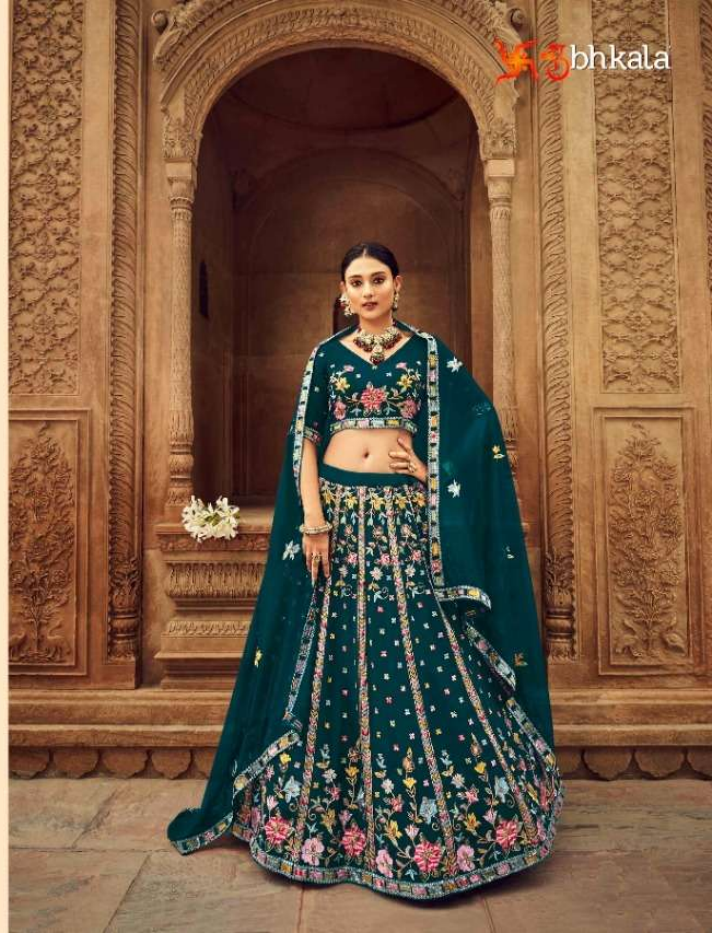

◆ 2214 ◆

◆ 2215 ◆

bhkala

◆ 2216 ◆

◆ 2217 ◆

Design NO. (SKU)	Color Lehenga – Choli – Dupatta	Lehenga Fabric	Choli Fabric	Dupatta Fabric	BELT	Size (Semi-Stitched)	Lehenga & Belt Work	Choli Work	Dupatta Work	Choli Length MTR (UN-STITCHED)	Lehenga Length MTR (SEMI-STITCHED)	Dupatta Length MTR	Weight
2211	Beige	Georgette	Georgette	Georgette	NA	UPTO 42 BUST AND WAIST	Thread with Sequince Embroidered work	Thread with Sequince Embroidered work	Thread with Sequince Embroidered work	1 MTR	42 INCH	2.40 MTR	2 KG
2212	Flourecent Green – Pink Multi Color	Georgette	Georgette	Georgette	Emroidered Belt	UPTO 42 BUST AND WAIST	Thread with Sequince Embroidered work	Thread with Sequince Embroidered work	Thread with Sequince Embroidered work	0.8 MTR	42 INCH	2.40 MTR	2 KG
2213	Green – Deep Pink – MST. Yellow	Georgette	Georgette	Georgette	Emroidered Belt	UPTO 42 BUST AND WAIST	Thread with Sequince Embroidered work	Thread with Sequince Embroidered work	Thread with Sequince Embroidered work	0.8 MTR	42 INCH	2.40 MTR	2 KG
2214	Sky	Georgette	Georgette	Georgette	NA	UPTO 42 BUST AND WAIST	Thread with Sequince Embroidered work	Thread with Sequince Embroidered work	Thread with Sequince Embroidered work	1 MTR	42 INCH	2.40 MTR	2 KG
2215	Purple	Georgette	Georgette	Georgette	NA	UPTO 42 BUST AND WAIST	Thread with Sequince Embroidered work	Thread with Sequince Embroidered work	Thread with Sequince Embroidered work	1 MTR	42 INCH	2.40 MTR	2 KG
2216	Lovender	Georgette	Georgette	Georgette	Emroidered Belt	UPTO 42 BUST AND WAIST	Thread with Sequince Embroidered work	Thread with Sequince Embroidered work	Thread with Sequince Embroidered work	0.8 MTR	42 INCH	2.40 MTR	2 KG
2217	Teal	Georgette	Georgette	Georgette	NA	UPTO 42 BUST AND WAIST	Thread with Sequince Embroidered work	Thread with Sequince Embroidered work	Thread with Sequince Embroidered work	1 MTR	42 INCH	2.40 MTR	2 KG