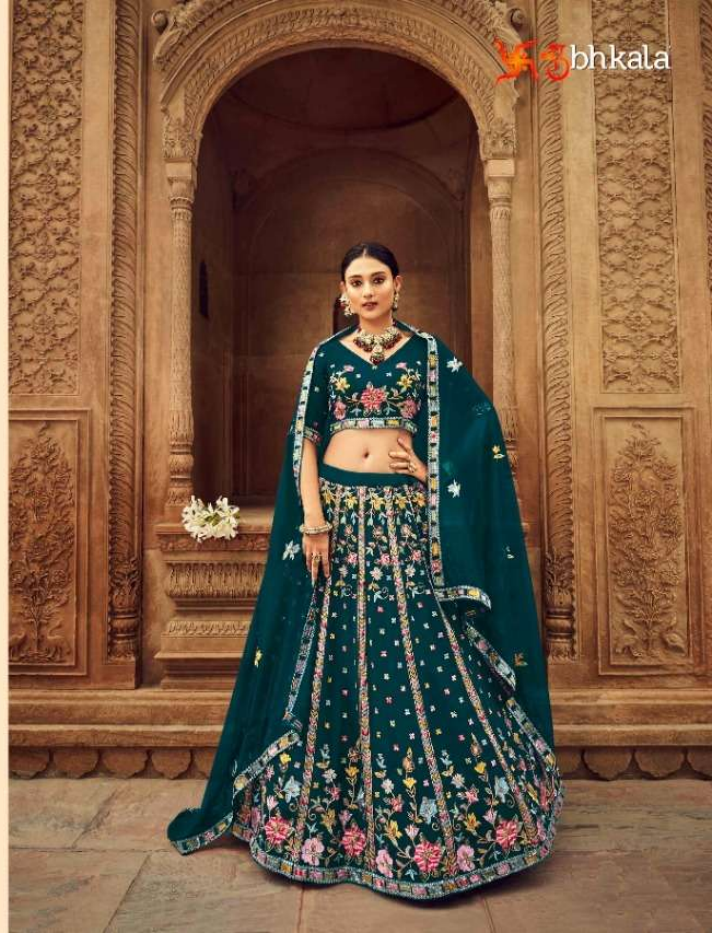

# BRIDESMAID

VOL-25

Swabhkala

◆ 2211 ◆

◆ 2212 ◆

Swabhkala

◆ 2213 ◆

Subhkala

◆ 2214 ◆

bhkala

◆ 2216 ◆

◆ 2217 ◆

Design NO. (SKU)	Color Lehenga – Choli – Dupatta	Lehenga Fabric	Choli Fabric	Dupatta Fabric	BELT	Size (Semi-Stitched)	Lehenga & Belt Work	Choli Work	Dupatta Work	Choli Length MTR (UN-STITCHED)	Lehenga Length MTR (SEMI-STITCHED)	Dupatta Length MTR	Weight
2211	Beige	Georgette	Georgette	Georgette	NA	UPTO 42 BUST AND WAIST	Thread with Sequince Embroidered work	Thread with Sequince Embroidered work	Thread with Sequince Embroidered work	1 MTR	42 INCH	2.40 MTR	2 KG
2212	Flourecent Green – Pink Multi Color	Georgette	Georgette	Georgette	Emroidered Belt	UPTO 42 BUST AND WAIST	Thread with Sequince Embroidered work	Thread with Sequince Embroidered work	Thread with Sequince Embroidered work	0.8 MTR	42 INCH	2.40 MTR	2 KG
2213	Green – Deep Pink – MST. Yellow	Georgette	Georgette	Georgette	Emroidered Belt	UPTO 42 BUST AND WAIST	Thread with Sequince Embroidered work	Thread with Sequince Embroidered work	Thread with Sequince Embroidered work	0.8 MTR	42 INCH	2.40 MTR	2 KG
2214	Sky	Georgette	Georgette	Georgette	NA	UPTO 42 BUST AND WAIST	Thread with Sequince Embroidered work	Thread with Sequince Embroidered work	Thread with Sequince Embroidered work	1 MTR	42 INCH	2.40 MTR	2 KG
2215	Purple	Georgette	Georgette	Georgette	NA	UPTO 42 BUST AND WAIST	Thread with Sequince Embroidered work	Thread with Sequince Embroidered work	Thread with Sequince Embroidered work	1 MTR	42 INCH	2.40 MTR	2 KG
2216	Lovender	Georgette	Georgette	Georgette	Emroidered Belt	UPTO 42 BUST AND WAIST	Thread with Sequince Embroidered work	Thread with Sequince Embroidered work	Thread with Sequince Embroidered work	0.8 MTR	42 INCH	2.40 MTR	2 KG
2217	Teal	Georgette	Georgette	Georgette	NA	UPTO 42 BUST AND WAIST	Thread with Sequince Embroidered work	Thread with Sequince Embroidered work	Thread with Sequince Embroidered work	1 MTR	42 INCH	2.40 MTR	2 KG