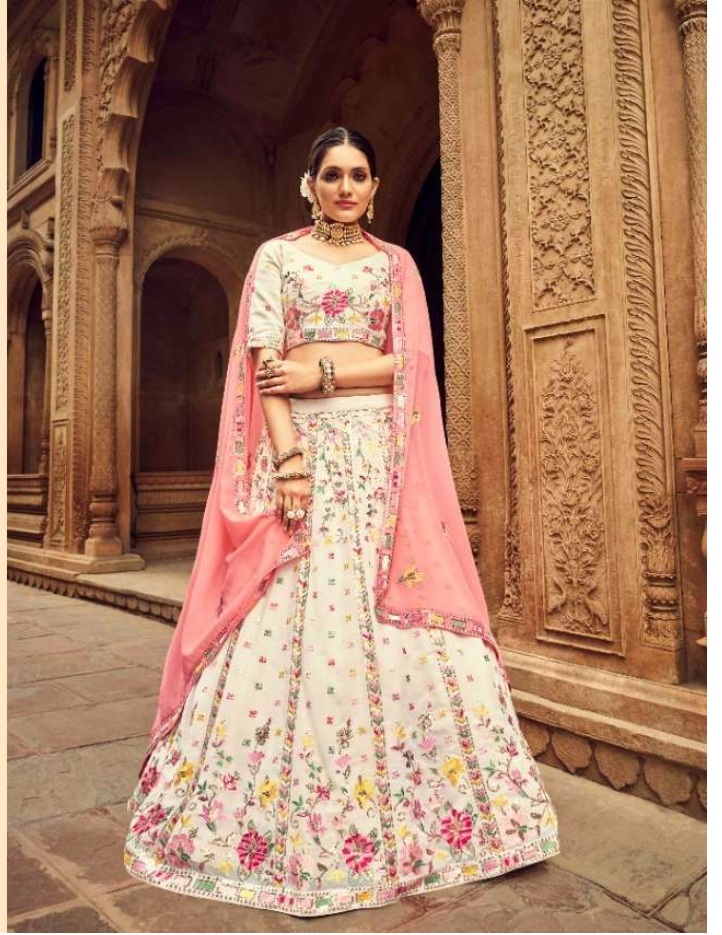

BRIDESMAID

VOL-25

Swabhkala

◆ 2211 ◆

◆ 2212 ◆

Swabhkala

◆ 2213 ◆

Subhkala

◆ 2214 ◆

◆ 2215 ◆

bhkala

◆ 2216 ◆

◆ 2217 ◆

Design NO. (SKU)	Color Lehenga – Choli – Dupatta	Lehenga Fabric	Choli Fabric	Dupatta Fabric	BELT	Size (Semi-Stitched)	Lehenga & Belt Work	Choli Work	Dupatta Work	Choli Length MTR (UN-STITCHED)	Lehenga Length MTR (SEMI-STITCHED)	Dupatta Length MTR	Weight
2211	Beige	Georgette	Georgette	Georgette	NA	UPTO 42 BUST AND WAIST	Thread with Sequince Embroidered work	Thread with Sequince Embroidered work	Thread with Sequince Embroidered work	1 MTR	42 INCH	2.40 MTR	2 KG
2212	Flourecent Green – Pink Multi Color	Georgette	Georgette	Georgette	Emroidered Belt	UPTO 42 BUST AND WAIST	Thread with Sequince Embroidered work	Thread with Sequince Embroidered work	Thread with Sequince Embroidered work	0.8 MTR	42 INCH	2.40 MTR	2 KG
2213	Green – Deep Pink – MST. Yellow	Georgette	Georgette	Georgette	Emroidered Belt	UPTO 42 BUST AND WAIST	Thread with Sequince Embroidered work	Thread with Sequince Embroidered work	Thread with Sequince Embroidered work	0.8 MTR	42 INCH	2.40 MTR	2 KG
2214	Sky	Georgette	Georgette	Georgette	NA	UPTO 42 BUST AND WAIST	Thread with Sequince Embroidered work	Thread with Sequince Embroidered work	Thread with Sequince Embroidered work	1 MTR	42 INCH	2.40 MTR	2 KG
2215	Purple	Georgette	Georgette	Georgette	NA	UPTO 42 BUST AND WAIST	Thread with Sequince Embroidered work	Thread with Sequince Embroidered work	Thread with Sequince Embroidered work	1 MTR	42 INCH	2.40 MTR	2 KG
2216	Lovender	Georgette	Georgette	Georgette	Emroidered Belt	UPTO 42 BUST AND WAIST	Thread with Sequince Embroidered work	Thread with Sequince Embroidered work	Thread with Sequince Embroidered work	0.8 MTR	42 INCH	2.40 MTR	2 KG
2217	Teal	Georgette	Georgette	Georgette	NA	UPTO 42 BUST AND WAIST	Thread with Sequince Embroidered work	Thread with Sequince Embroidered work	Thread with Sequince Embroidered work	1 MTR	42 INCH	2.40 MTR	2 KG