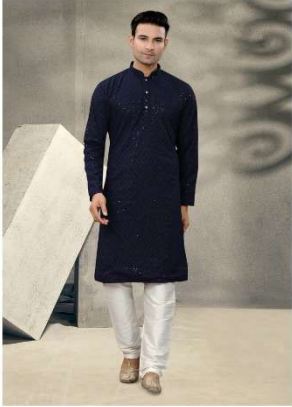

OUTLUK™
Vol- 112

112001