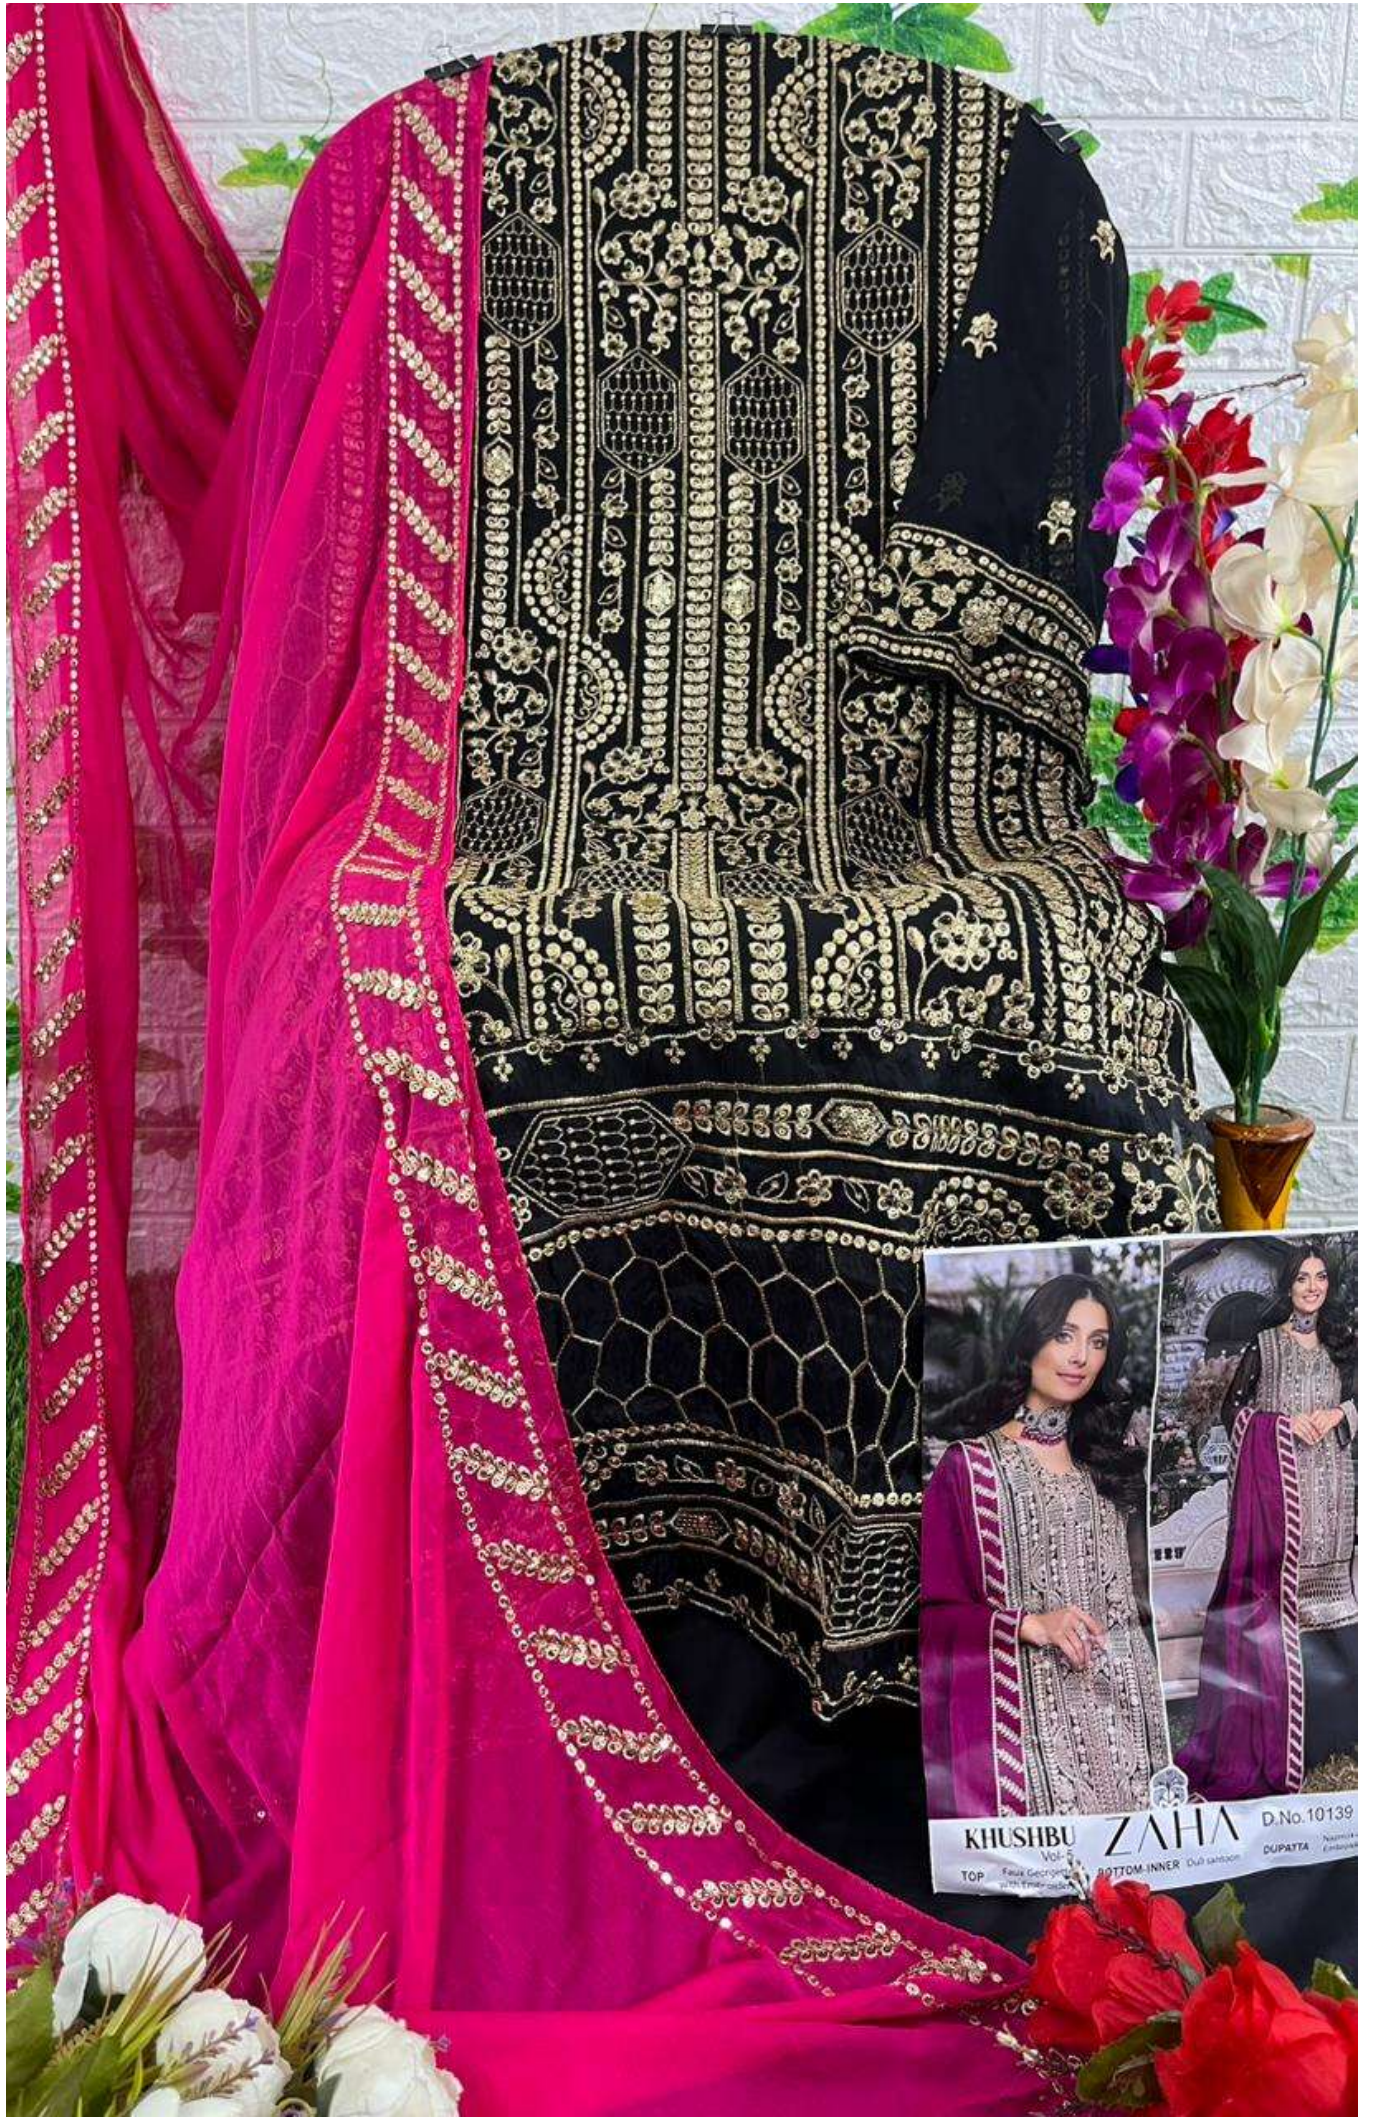

ZAHA
KHUSHBU
Vol-5

**ZAHA**

KHUSHBU
Vol-5

TOP
Faux Georgette
with Embroidery

BOTTOM-INNER
Dull santoon

DUPATTA
Nazmin with
Embroidery

10137

10138

10139

KHUSHBU Vol. 2
TOP Faux Georgette with Embroidery

ZAHA D.No. 10139
DUPATTA Namika Embroidery

BOTTOM-INNER Dual Satton

KHUSHBU
Vol-5

TOP Faux Georgette
with Embroidery

ZAHA

BOTTOM-INNER Dull santoon

D.No.10139

DUPATTA Nazmin with
Embroidery

KHUSHBU
Vol-5

TOP Faux Georgette
with Embroidery

ZAHA

BOTTOM-INNER Dull santoon

D.No.10138

DUPATTA Nazmin with
Embroidery

KHUSHBU
Vol-5
TOP Faux Georgette with Embroidery

Z
BOTT

No.10137

KHUSHBU
Vol-5

TOP Faux Georgette
with Embroidery

ZAHA

BOTTOM-INNER Dull santoon

D.No.10137