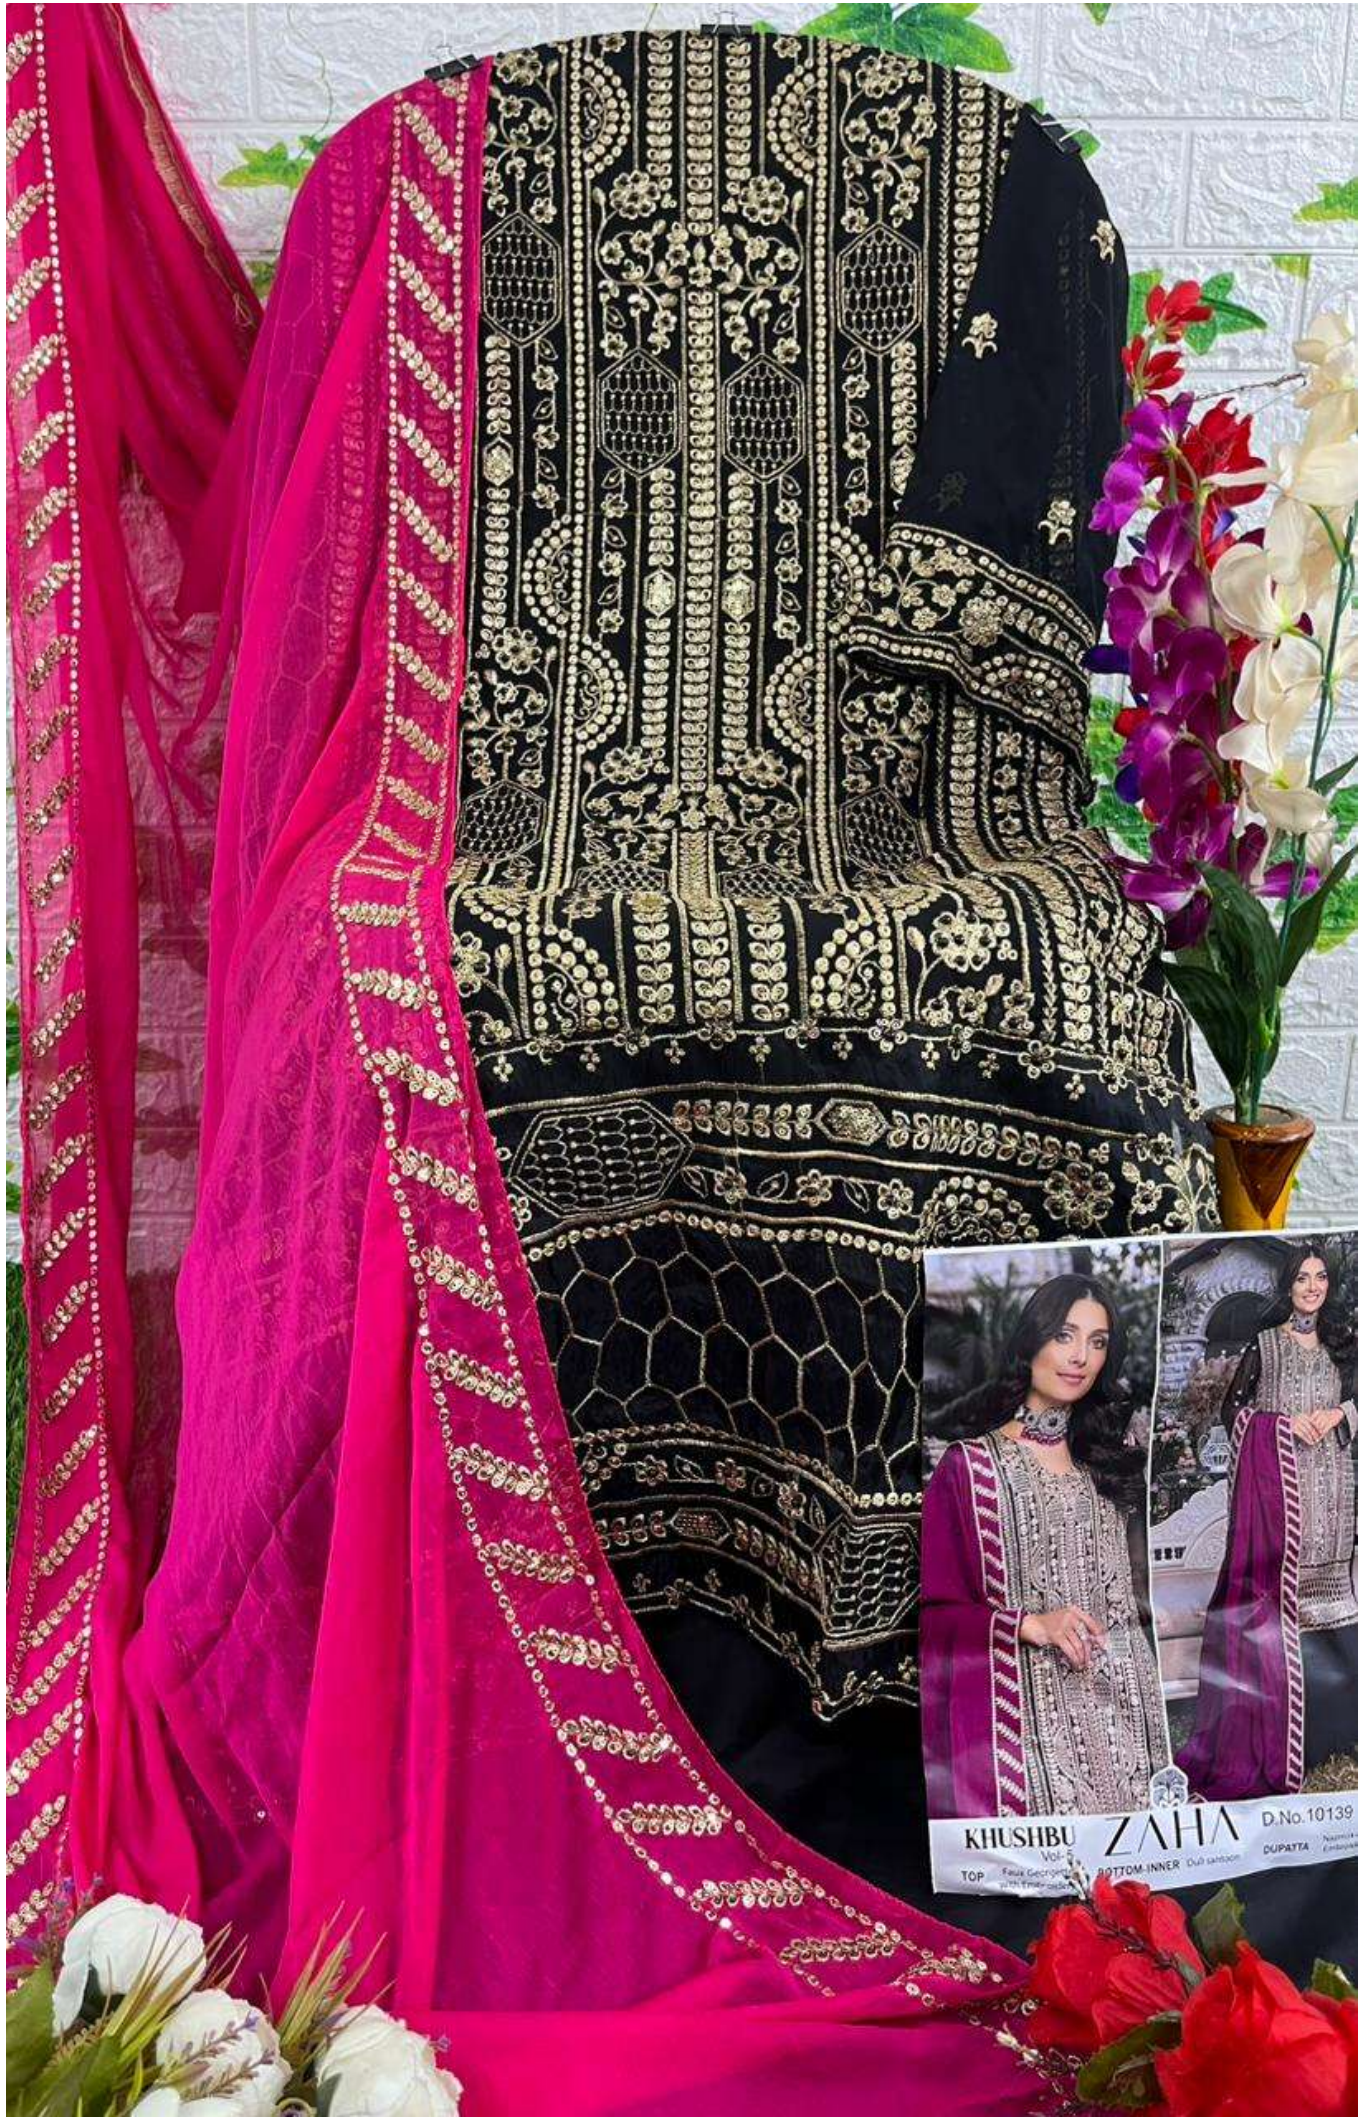

ZAHA  
KHUSHBU  
Vol-5

  
**ZAHA**

**KHUSHBU**  
Vol-5

**TOP**  
Faux Georgette  
with Embroidery

**BOTTOM-INNER**  
Dull santoon

**DUPATTA**  
Nazmin with  
Embroidery

10137

10138

10139

**KHUSHBU** Vol. 2  
TOP Faux Geometric with Embroidery

**ZAHA** D.No. 10139  
DUPATTA Namika Embroidery

BOTTOM INNER Dual Satton

**KHUSHBU**  
Vol-5

**TOP** Faux Georgette  
with Embroidery

**ZAHA**

**BOTTOM-INNER** Dull santoon

**D.No.10139**

**DUPATTA** Nazmin with  
Embroidery

**KHUSHBU** Vol-5 **ZAFRA** No. 10138  
1 Blue Georgette with Embroidery  
BOTTOM-UP

**KHUSHBU**  
Vol-5

**TOP** Faux Georgette  
with Embroidery

**ZAHA**

**BOTTOM-INNER** Dull santoon

**D.No.10138**

**DUPATTA** Nazmin with  
Embroidery

**KHUSHBU**  
Vol-5  
TOP Faux Georgette with Embroidery

**Z**  
BOTTOM

No.10137

**KHUSHBU**  
Vol-5

**TOP** Faux Georgette  
with Embroidery