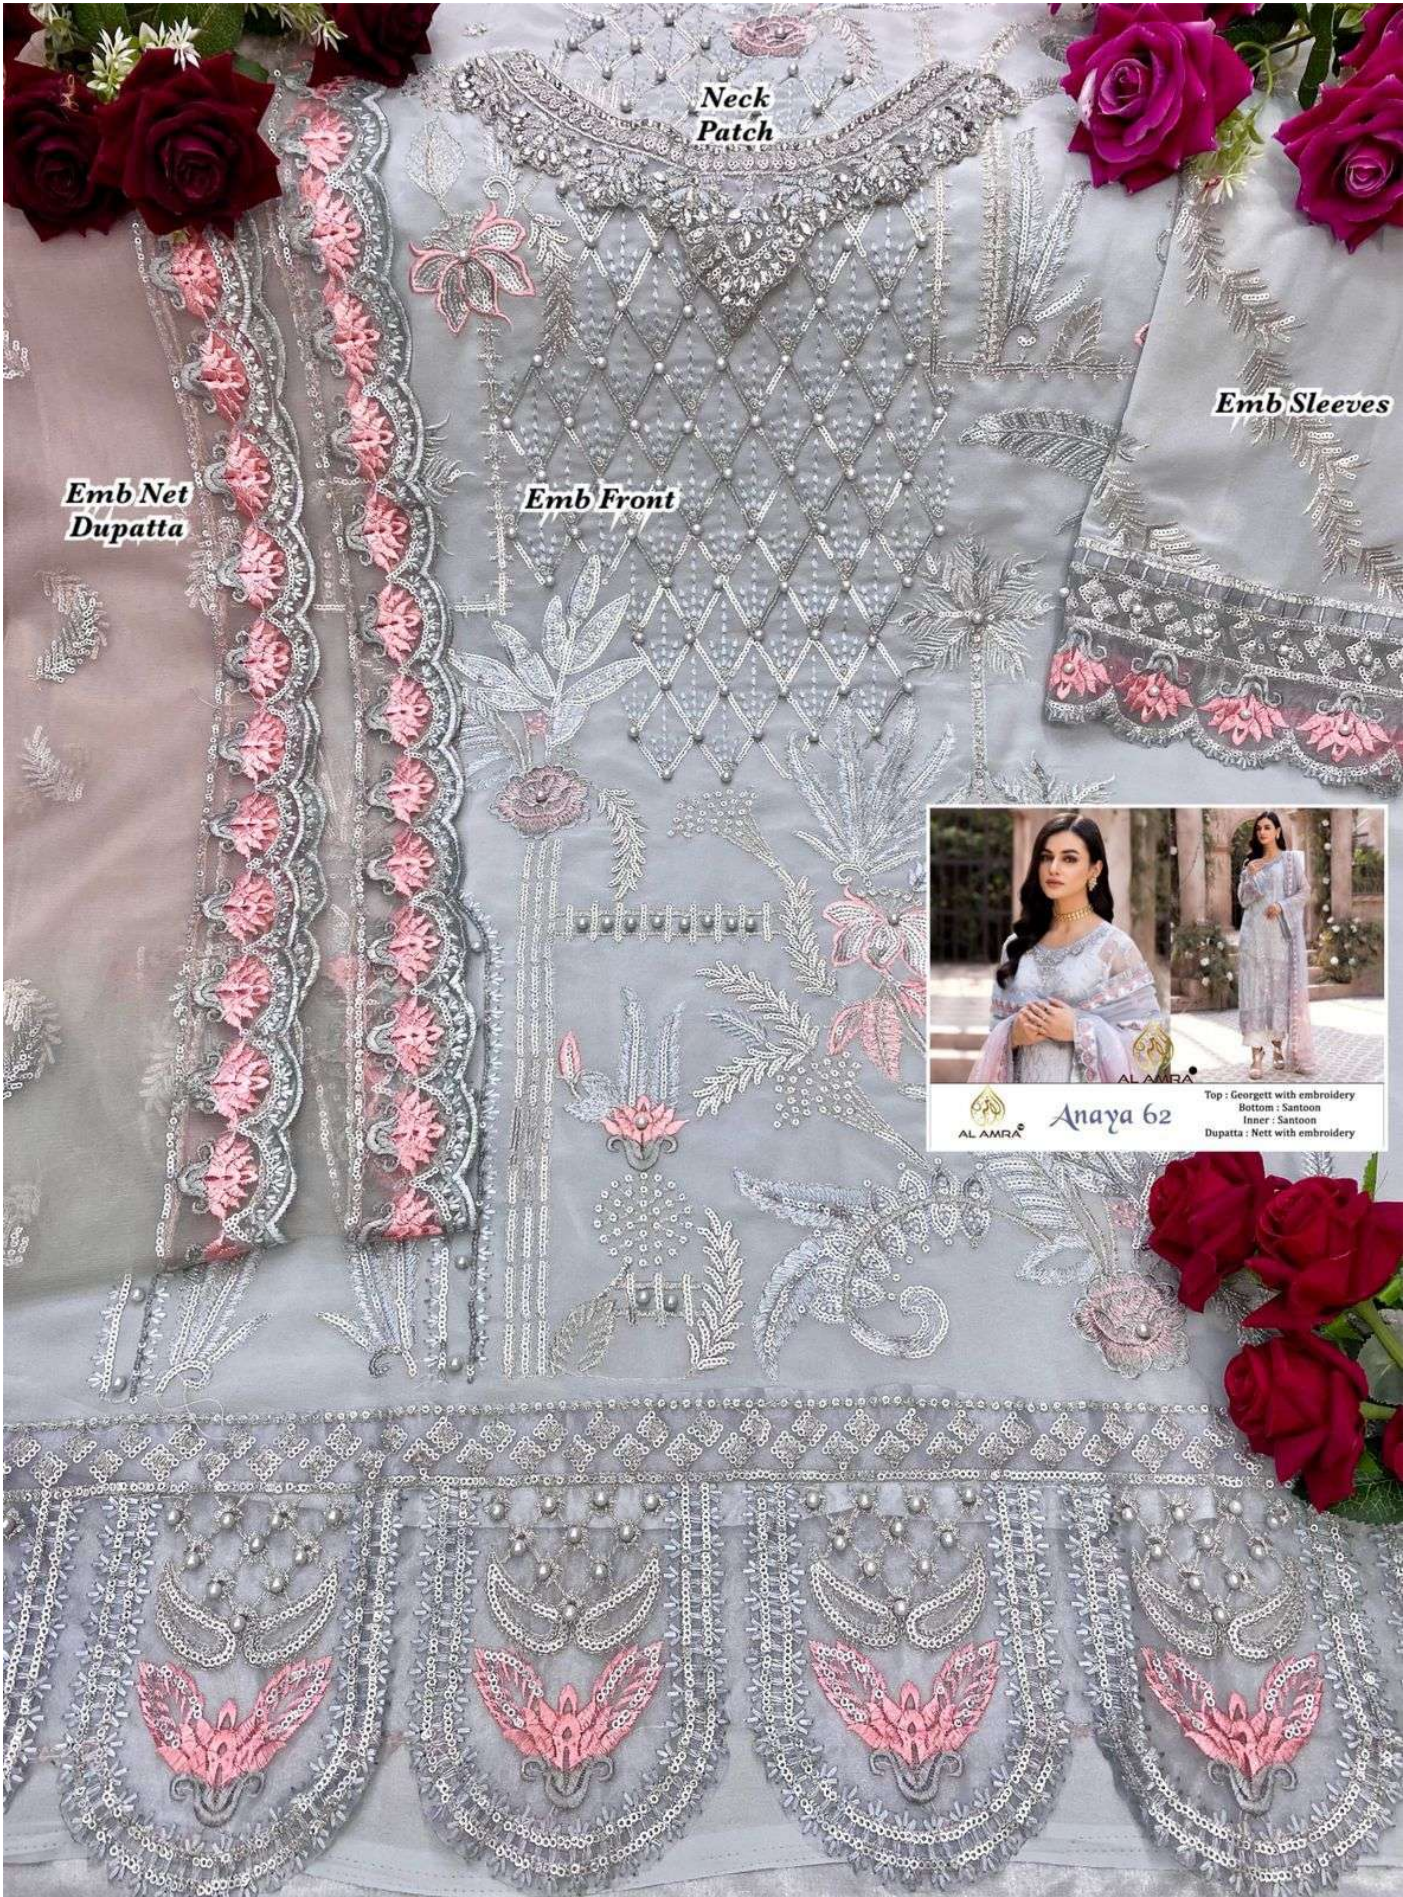

Neck Patch

Emb Sleeves

Emb Net Dupatta

Emb Front