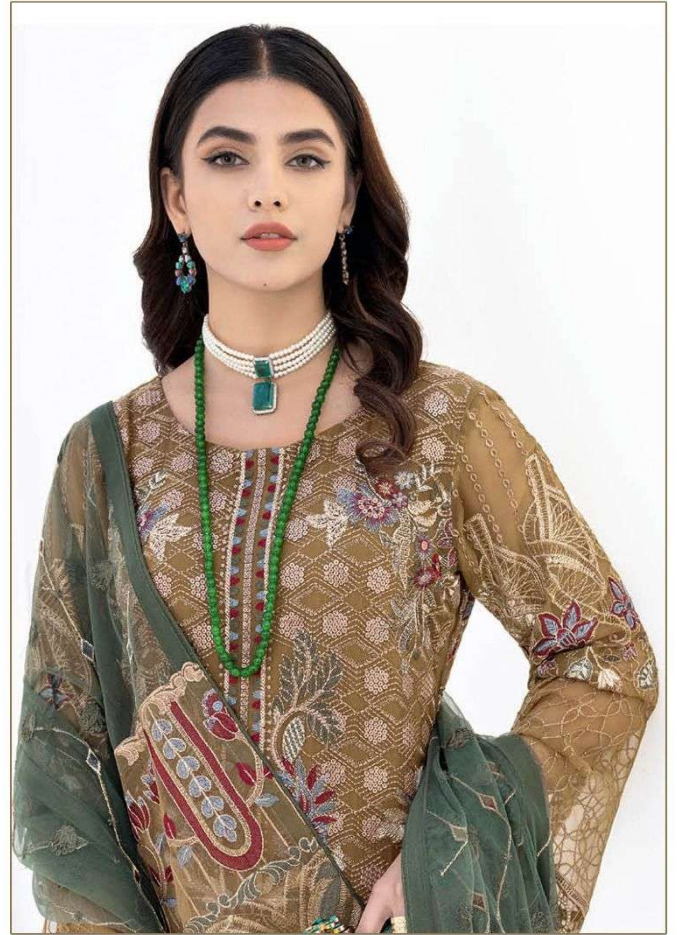

*Serena*<sup>®</sup>  
Pakistani Suit

A BRAND BY MEGHA EXPORT

S - 131

Top - Fox georgette heavy embroidered  
Inner Bottom - Heavy santoon with emb patch  
Dupatta - Nazneen heavy embroidered  
With pallu Work

*Serena*<sup>®</sup>  
Pakistani Suit

A BRAND BY MEGHA EXPORT

**S - 131**

Top - Fox georgette heavy embroidered  
Inner Bottom - Heavy santoon with emb patch  
Dupatta - Nazneen heavy embroidered  
With pallu Work