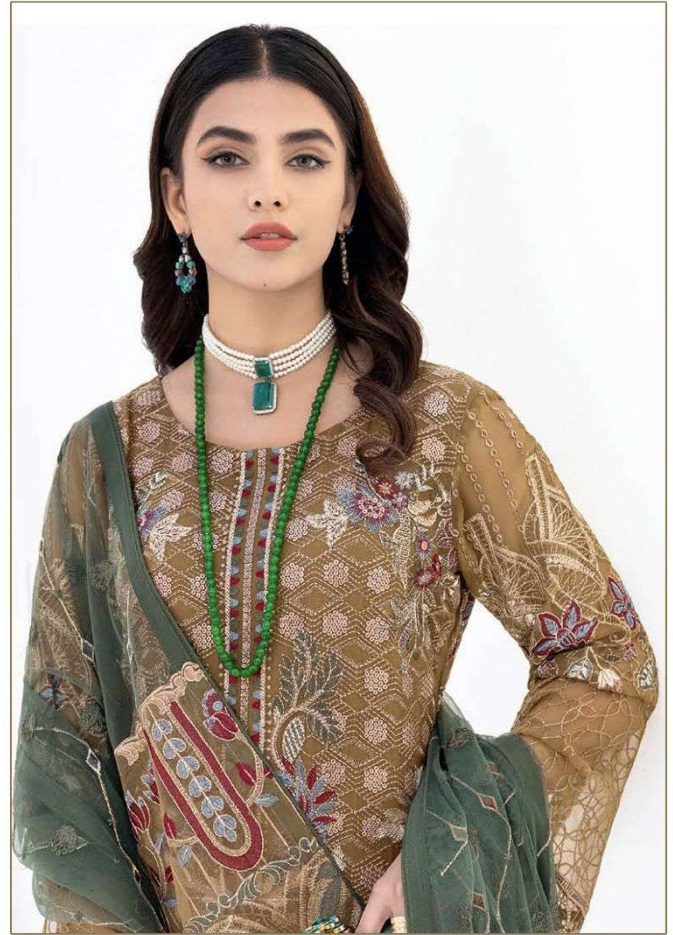

Serena[®]
Pakistani Suit

A BRAND BY MEGHA EXPORT

S - 131

Top - Fox georgette heavy embroidered
Inner Bottom - Heavy santoon with emb patch
Dupatta - Nazneen heavy embroidered
With pallu Work

Serena[®]
Pakistani Suit

A BRAND BY MEGHA EXPORT

S - 131

Top - Fox georgette heavy embroidered
Inner Bottom - Heavy santoon with emb patch
Dupatta - Nazneen heavy embroidered
With pallu Work

Serene
MADE IN INDIA

Serene
MADE IN INDIA