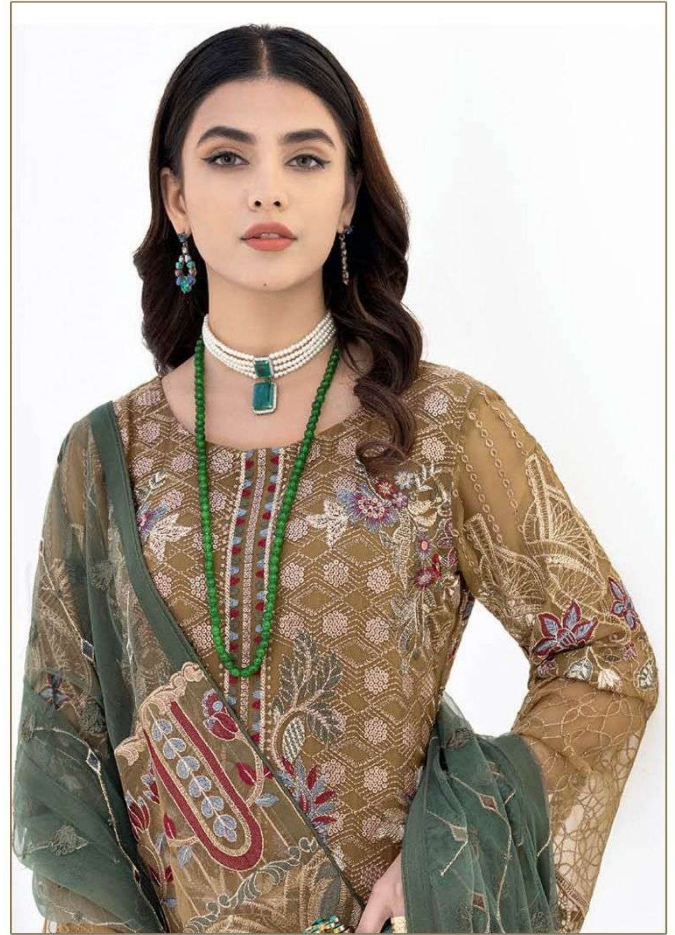

*Serena*<sup>®</sup>  
Pakistani Suit

A BRAND BY MEGHA EXPORT

S - 131

Top - Fox georgette heavy embroidered  
Inner Bottom - Heavy santoon with emb patch  
Dupatta - Nazneen heavy embroidered  
With pallu Work

*Serena*<sup>®</sup>  
Pakistani Suit

A BRAND BY MEGHA EXPORT

**S - 131**

Top - Fox georgette heavy embroidered  
Inner Bottom - Heavy santoon with emb patch  
Dupatta - Nazneen heavy embroidered  
With pallu Work