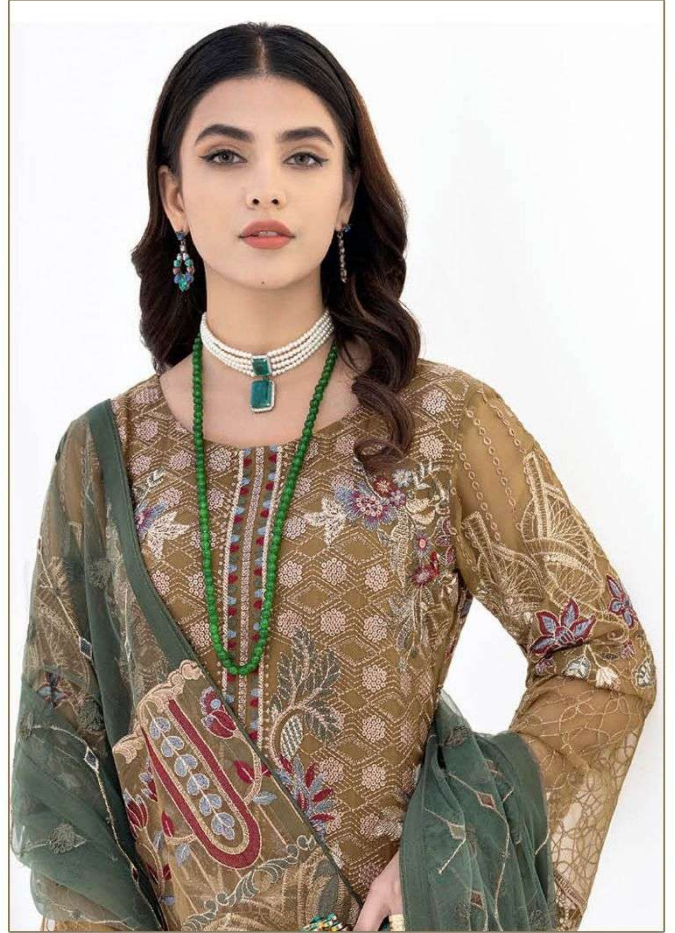

Serena[®]
Pakistani Suit

A BRAND BY MEGHA EXPORT

S - 131

Top - Fox georgette heavy embroidered
Inner Bottom - Heavy santoon with emb patch
Dupatta - Nazneen heavy embroidered
With pallu Work

Serena[®]
Pakistani Suit

A BRAND BY MEGHA EXPORT

S - 131

Top - Fox georgette heavy embroidered
Inner Bottom - Heavy santoon with emb patch
Dupatta - Nazneen heavy embroidered
With pallu Work

Serene
MADE IN INDIA

Serene
MADE IN INDIA