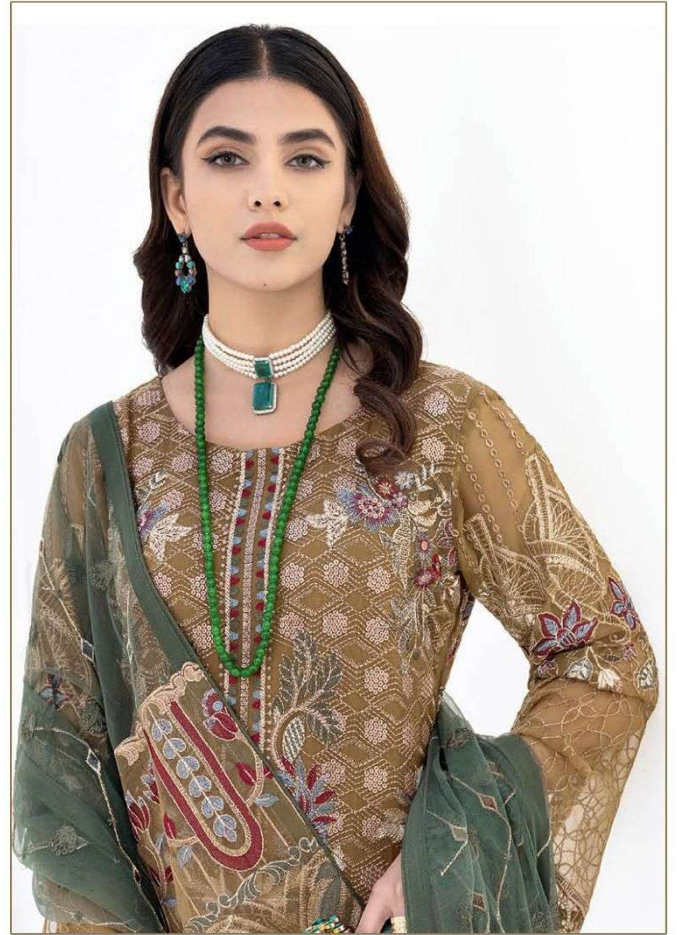

Serena[®]
Pakistani Suit

A BRAND BY MEGHA EXPORT

S - 131

Top - Fox georgette heavy embroidered
Inner Bottom - Heavy santoon with emb patch
Dupatta - Nazneen heavy embroidered
With pallu Work

Serena[®]
Pakistani Suit

A BRAND BY MEGHA EXPORT

S - 131

Top - Fox georgette heavy embroidered
Inner Bottom - Heavy santoon with emb patch
Dupatta - Nazneen heavy embroidered
With pallu Work

Serene
MADE IN INDIA

Serene
MADE IN INDIA