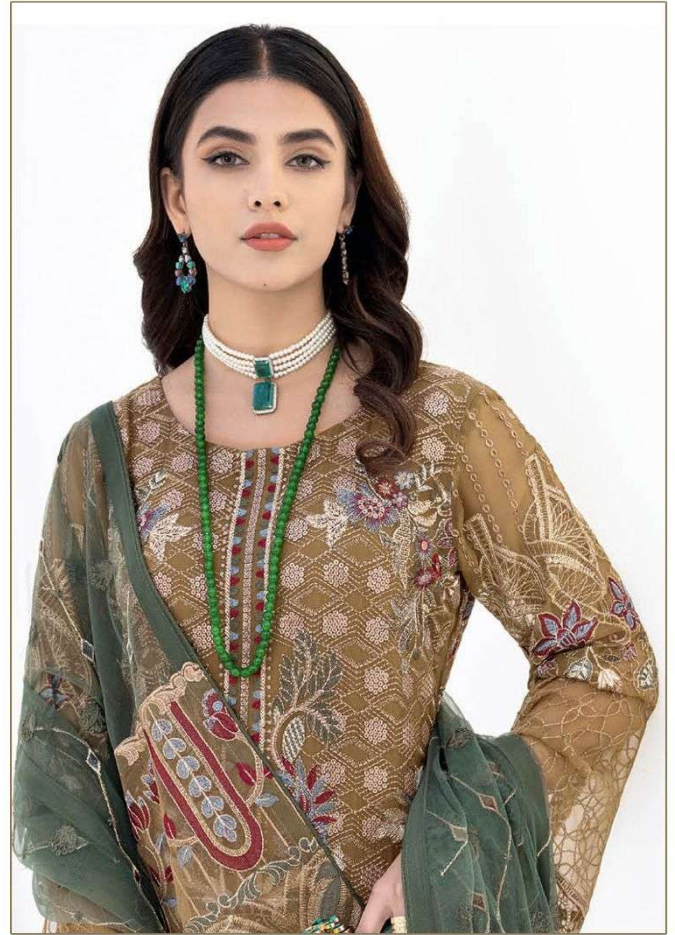

Serena[®]
Pakistani Suit

A BRAND BY MEGHA EXPORT

S - 131

Top - Fox georgette heavy embroidered
Inner Bottom - Heavy santoon with emb patch
Dupatta - Nazneen heavy embroidered
With pallu Work

Serena[®]
Pakistani Suit

A BRAND BY MEGHA EXPORT

S - 131

Top - Fox georgette heavy embroidered
Inner Bottom - Heavy santoon with emb patch
Dupatta - Nazneen heavy embroidered
With pallu Work

Serene
MADE IN INDIA

Serene
MADE IN INDIA