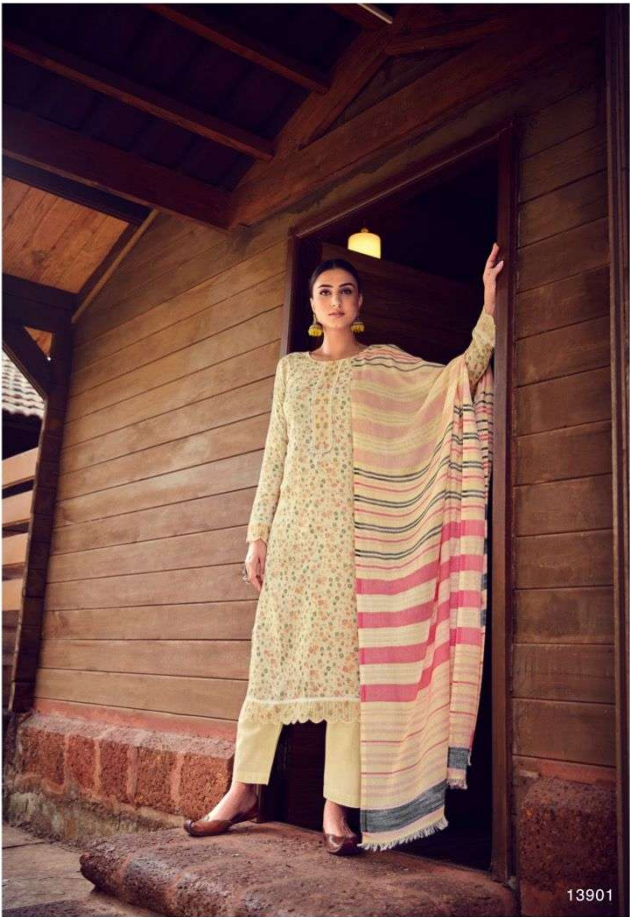

GULL JEE

M I Z A

13902

13903

13904

13905

GULL JEE

MIZA

DESIGN NO.	PRICE	
13901	999/-	<p>:TOP: COTTON SATIN DIGITAL PRINT WITH EMBROIDERY</p>
13902	999/-	
13903	999/-	<p>:BOTTAM: COTTON</p>
13904	999/-	
13905	999/-	<p>:DUPATTA: PURE COTTON WEAVE</p>
13906	999/-	
Total Pieces: 6		Total Amount: 5994/-+GST