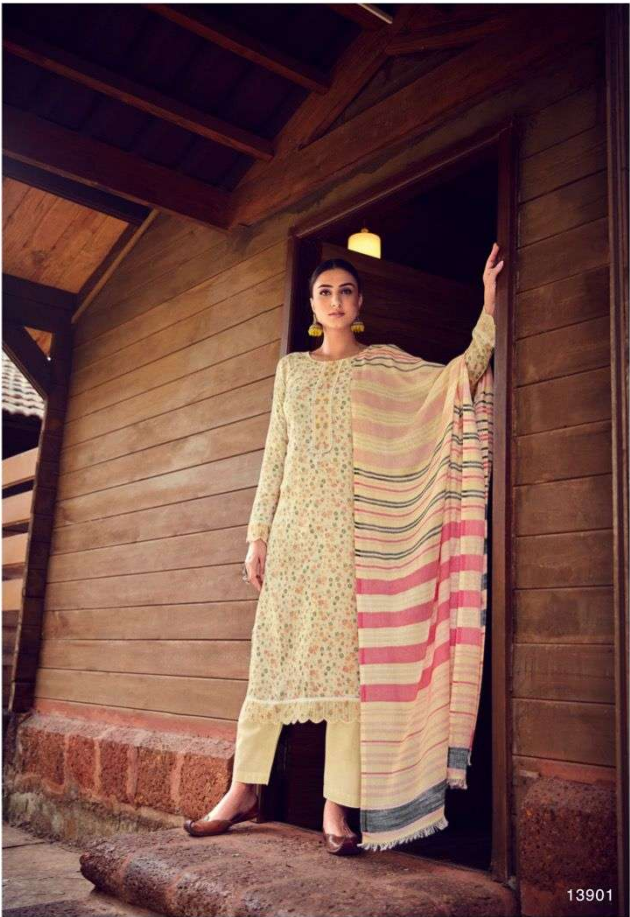

GULL JEE

M I Z A

13902

13903

13904

13905

G
GULL JEE

MIZA

DESIGN NO.	PRICE	
13901	999/-	:TOP: COTTON SATIN DIGITAL PRINT WITH EMBROIDERY
13902	999/-	
13903	999/-	:BOTTAM: COTTON
13904	999/-	
13905	999/-	:DUPATTA: PURE COTTON WEAVE
13906	999/-	
Total Pieces: 6		Total Amount: 5994/-+GST