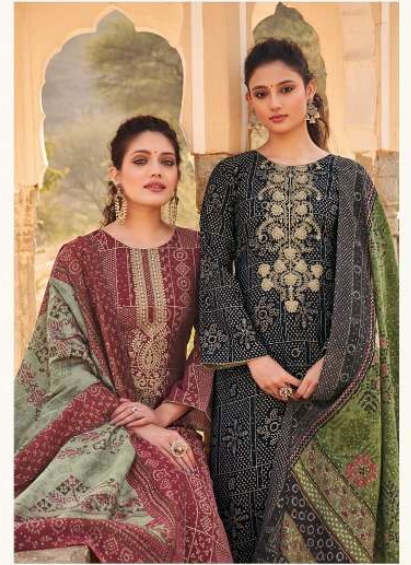

Elements
ELEMENTS
542

Hyperactive
SHADES

KILORY
Trends
New
HORIZONS
545

546

KILORY
T r e n d s

Silk of Bandhej

DESIGN NO.	CATALOGUE NAME	DESCRIPTION	PRICE
541	<i>Silk of Bandhej</i>		999/-
542	<i>Silk of Bandhej</i>	: TOP :	999/-
543	<i>Silk of Bandhej</i>	Pure Viscose Musline With foil Print Nd fancy Coding Work	999/-
544	<i>Silk of Bandhej</i>	: BOTTOM :	999/-
545	<i>Silk of Bandhej</i>	Pure Viscose Musline	999/-
546	<i>Silk of Bandhej</i>	: DUPATTA :	999/-
547	<i>Silk of Bandhej</i>	Pure Viscose Musline With foil Print	999/-
548	<i>Silk of Bandhej</i>		999/-

546

548

KILORY
TRENDS

Silk of Bandhej