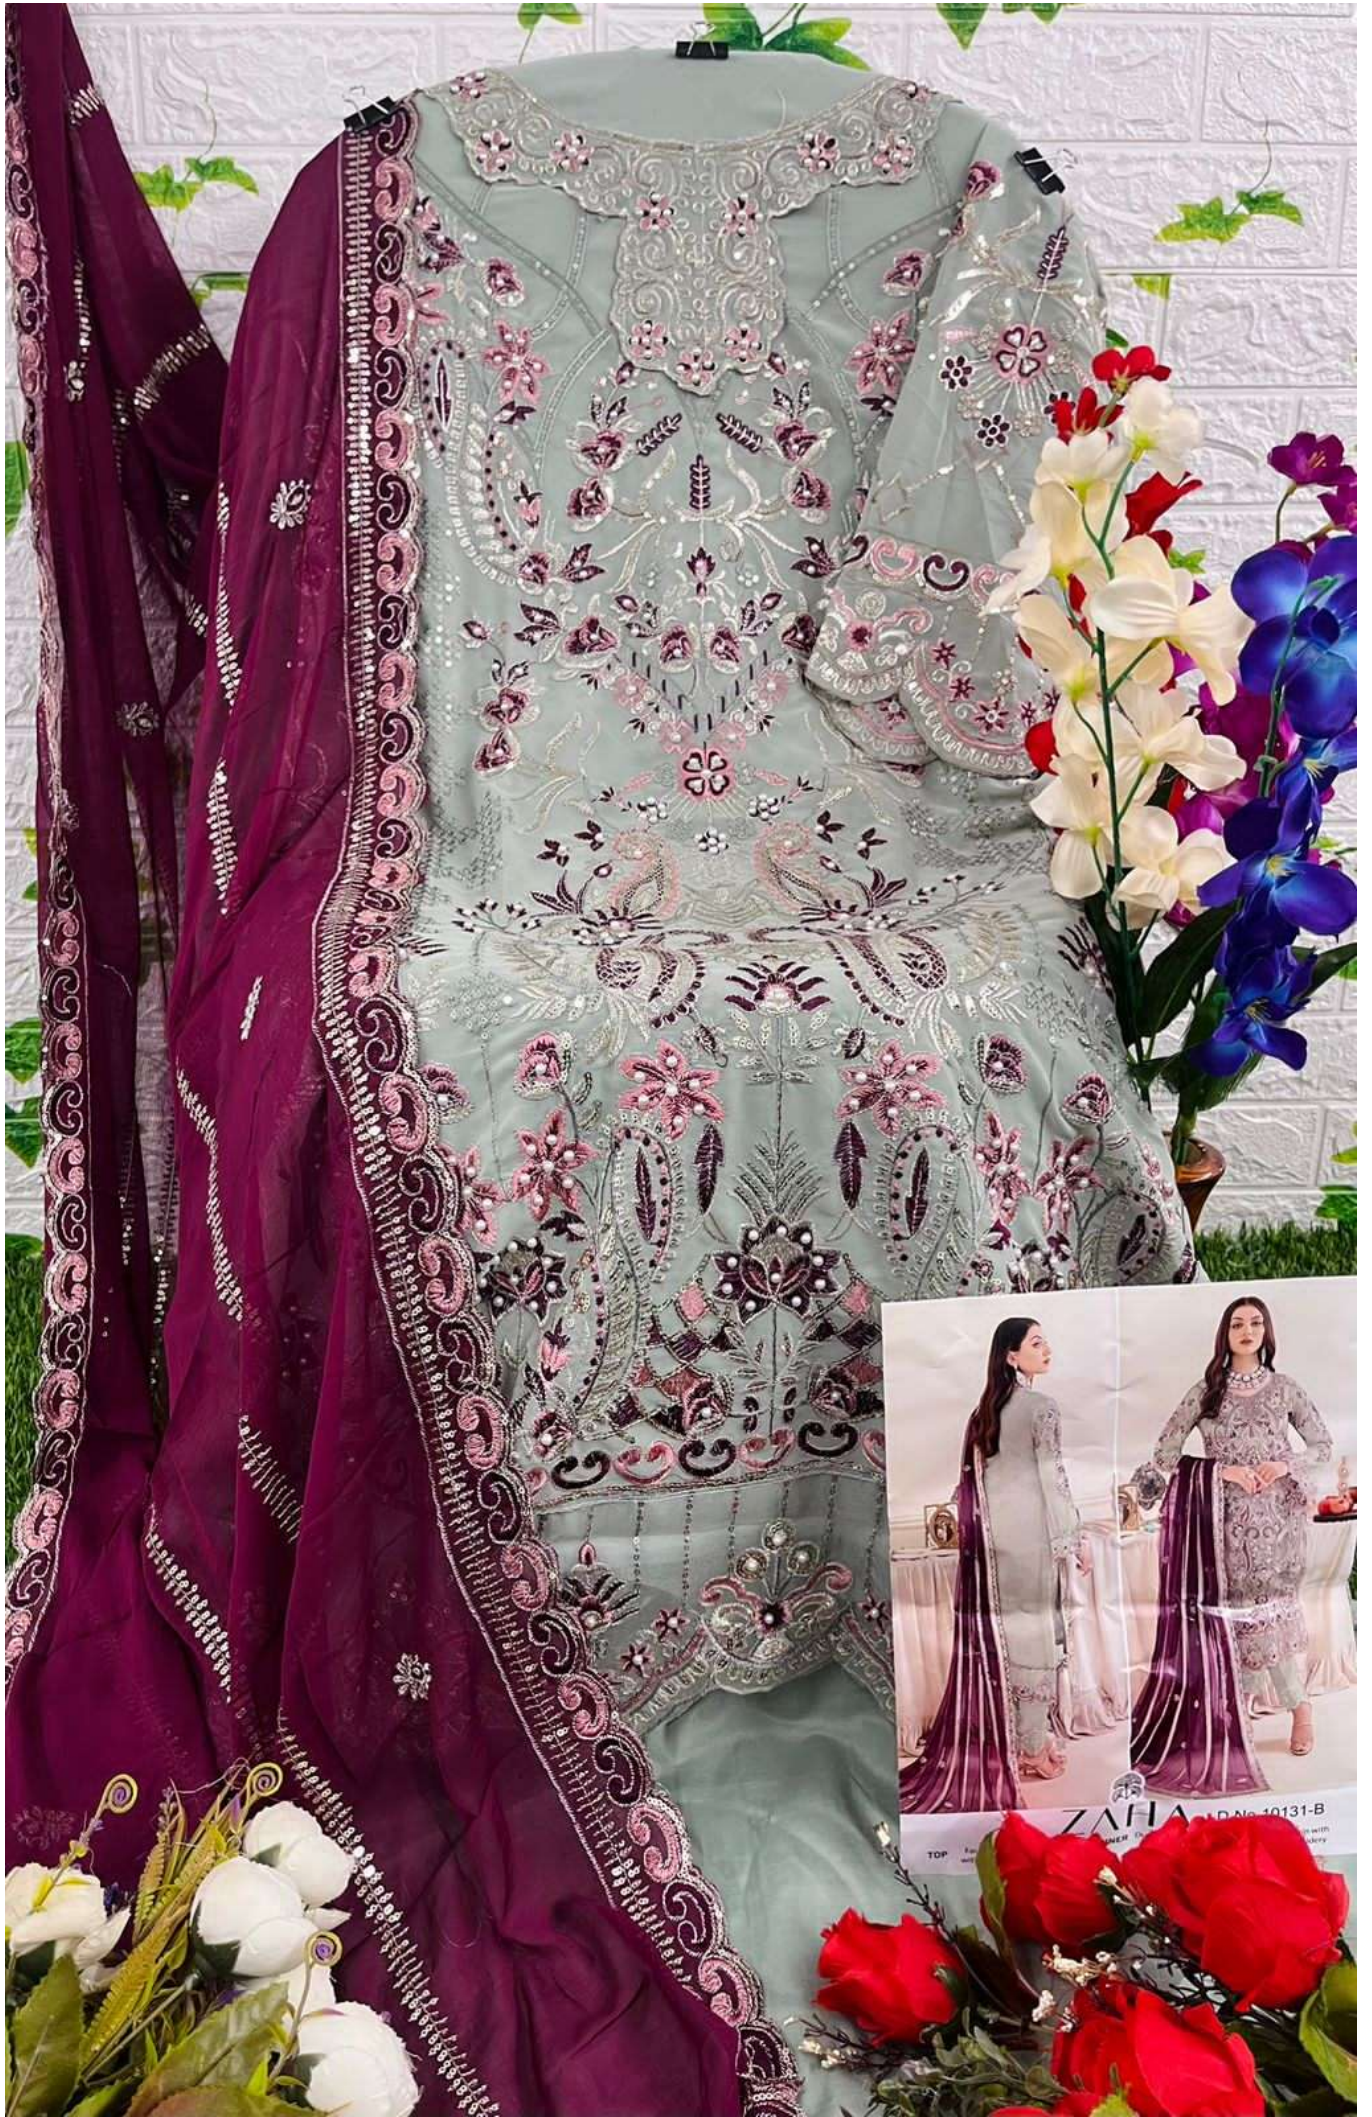

ZAHA

Ramsha

Color's vol-6

Ramsha

Color's vol-6

TOP Faux Georgette with Embroidery

ZAHA

BOTTOM-INNER Dull santoon

D.No.10131-A

DUPATTA Nazmin with Embroidery

SAHA D No. 10131-D
TOP / SKIRT / DUPATTA
Narovon with Embroidery

Ramsha

Color's vol-6

TOP Faux Georgette with Embroidery

ZAHA

BOTTOM-INNER Dull santoon

D.No.10131-B

DUPATTA Nazmin with Embroidery

Ramsha

Color's vol-6

TOP Faux Georgette with Embroidery

ZAHA

BOTTOM-INNER Dull santoon

D.No.10131-C