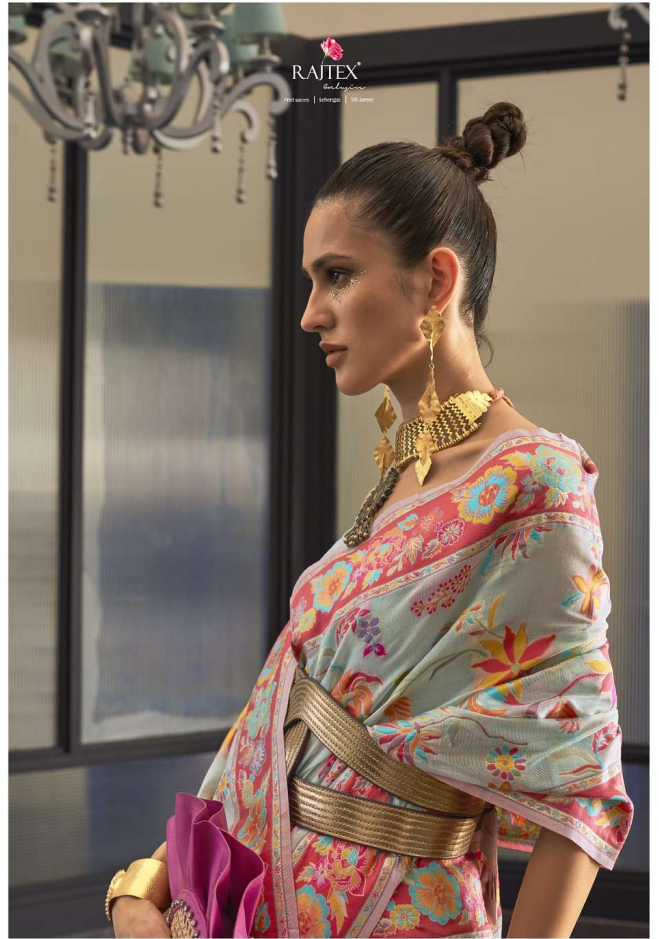

# KABIRA SILK

KASHMIRI MODAL HANDLOOM WEAVING

ARTICLE / 311003

RAJTEX  
collections

*inspired art*

EXPLORE THE UNEXPECTED

311001

311002