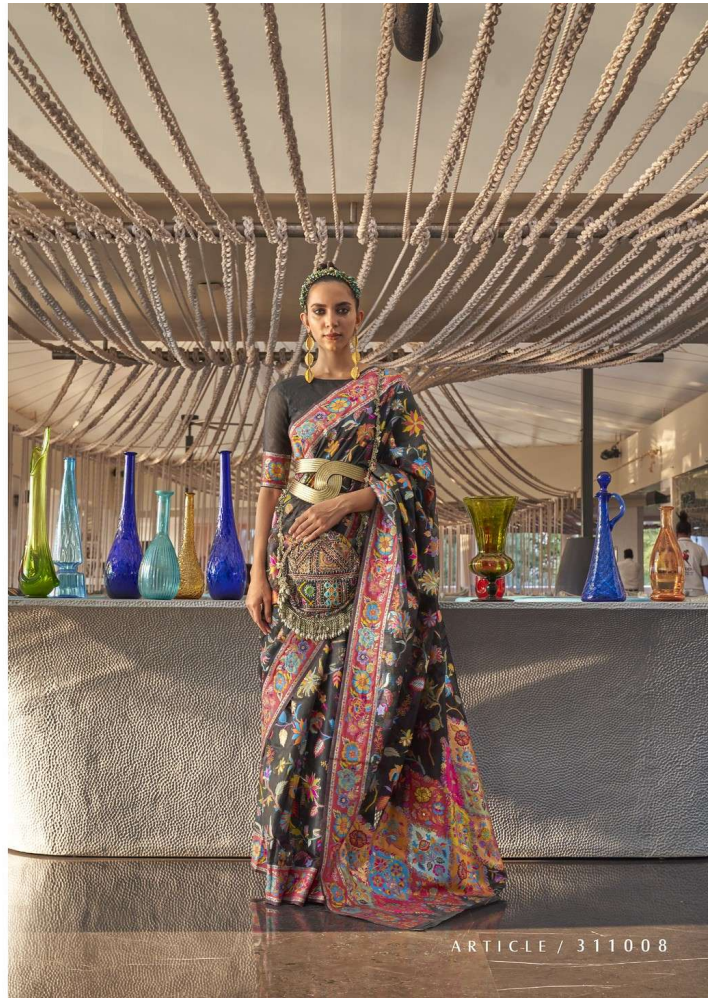

# KABIRA SILK

KASHMIRI MODAL HANDLOOM WEAVING

ARTICLE / 311003

RAJTEX  
collections

*inspired art*

EXPLORE THE UNEXPECTED

311001

311002