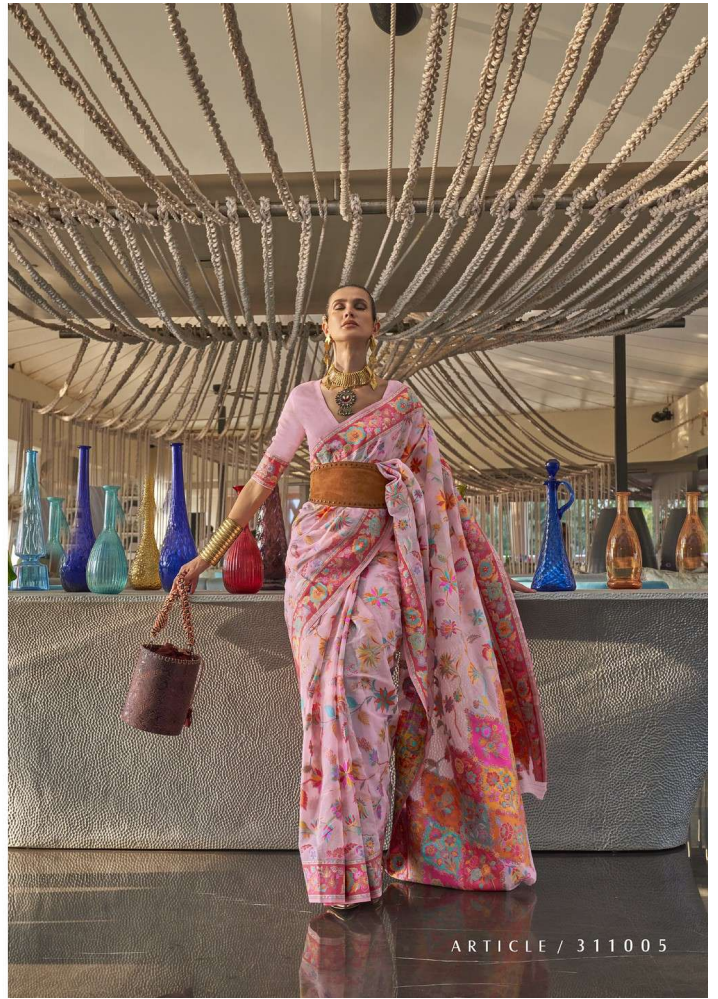

# KABIRA SILK

KASHMIRI MODAL HANDLOOM WEAVING

ARTICLE / 311003

RAJTEX  
collections

*inspired art*

EXPLORE THE UNEXPECTED

311001

311002