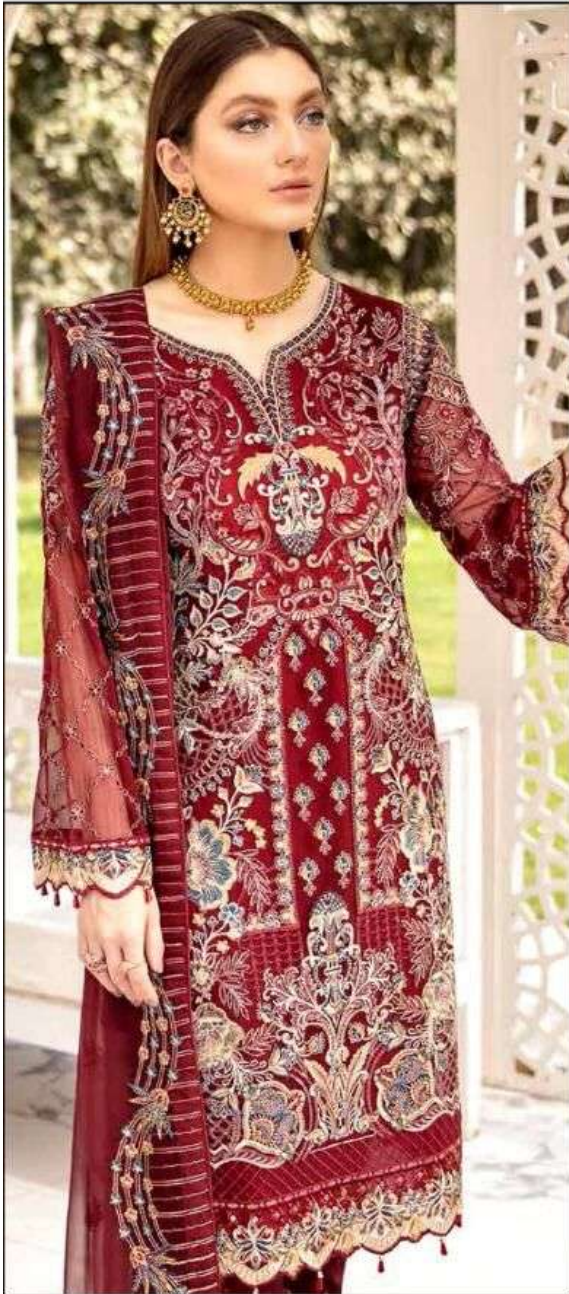

PLD
LAALIBAD
DESIGNER

Aayara - 20

Top : Fox georgett with embroidery
Bottom : santoon with embroidery
Inner : santoon
Dupatta : Nett with embroidery

PLD
LAALIBAD
DESIGNER

Aayara - 20

Top : Fox georgett with embroidery
Bottom : santoon with embroidery
Inner : santoon
Dupatta : Nett with embroidery

Emb Sleeves

Emb Front

Emb Net Dupatta

Patch

Bottom

Patch

Aayara - 20