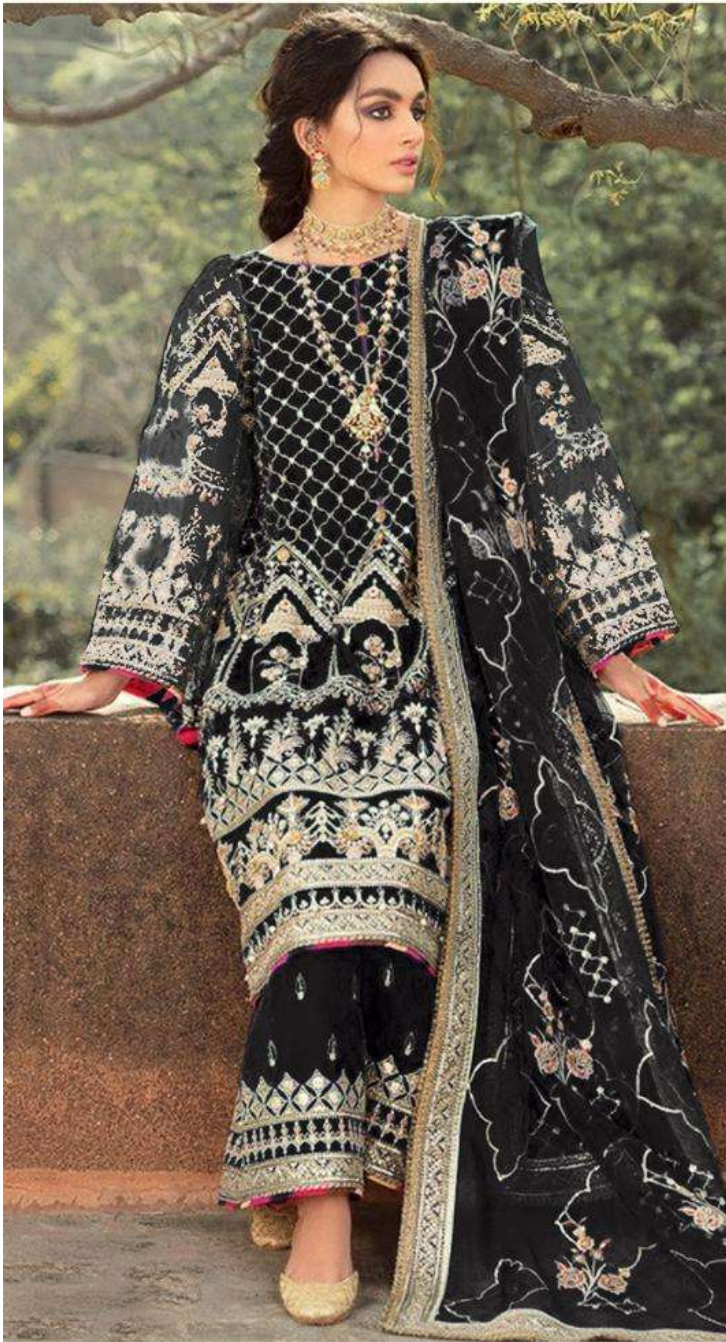

**TOP- DULL ORGANZA WITH HEAVY EMBROIDERY**

M-217

**BOTTOM/INNER- SANTOON**

**DUPATTA/NET- ORGANZA WITH WORK WITH 4 SIDE CUT WORK LACE**

-  DRY CLEAN ONLY.
-  DO NOT USE ANY BLEACH OR STAIN REMOVING CHEMICAL.
-  IRON THE FABRIC AT MODERATE TEMPERATURE.

**TOP- DULL ORGANZA WITH HEAVY EMBROIDERY**

M-217

**BOTTOM/INNER- SANTOON**

**DUPATTA/NET- ORGANZA WITH WORK WITH 4 SIDE CUT WORK LACE**

- ☉ DRY CLEAN ONLY.
- ✘ DO NOT USE ANY BLEACH OR STAIN REMOVING CHEMICAL.
- ☎ IRON THE FABRIC AT MODERATE TEMPERATURE.