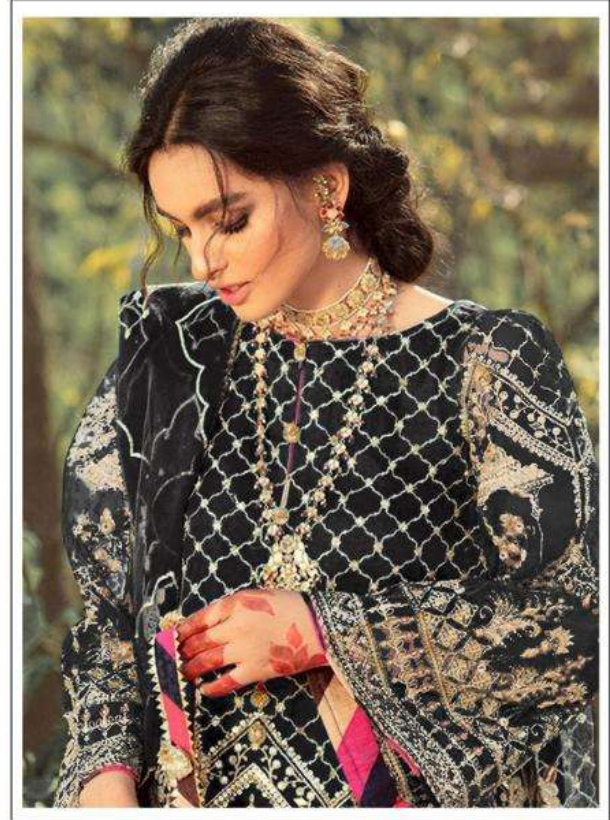

**TOP- DULL ORGANZA WITH HEAVY EMBROIDERY**

M-217

**BOTTOM/INNER- SANTOON**

**DUPATTA/NET- ORGANZA WITH WORK WITH 4 SIDE CUT WORK LACE**

-  DRY CLEAN ONLY.
-  DO NOT USE ANY BLEACH OR STAIN REMOVING CHEMICAL.
-  IRON THE FABRIC AT MODERATE TEMPERATURE.

**TOP- DULL ORGANZA WITH HEAVY EMBROIDERY**

M-217

**BOTTOM/INNER- SANTOON**

**DUPATTA/NET- ORGANZA WITH WORK WITH 4 SIDE CUT WORK LACE**

- ☉ DRY CLEAN ONLY.
- ✘ DO NOT USE ANY BLEACH OR STAIN REMOVING CHEMICAL.
- ☎ IRON THE FABRIC AT MODERATE TEMPERATURE.