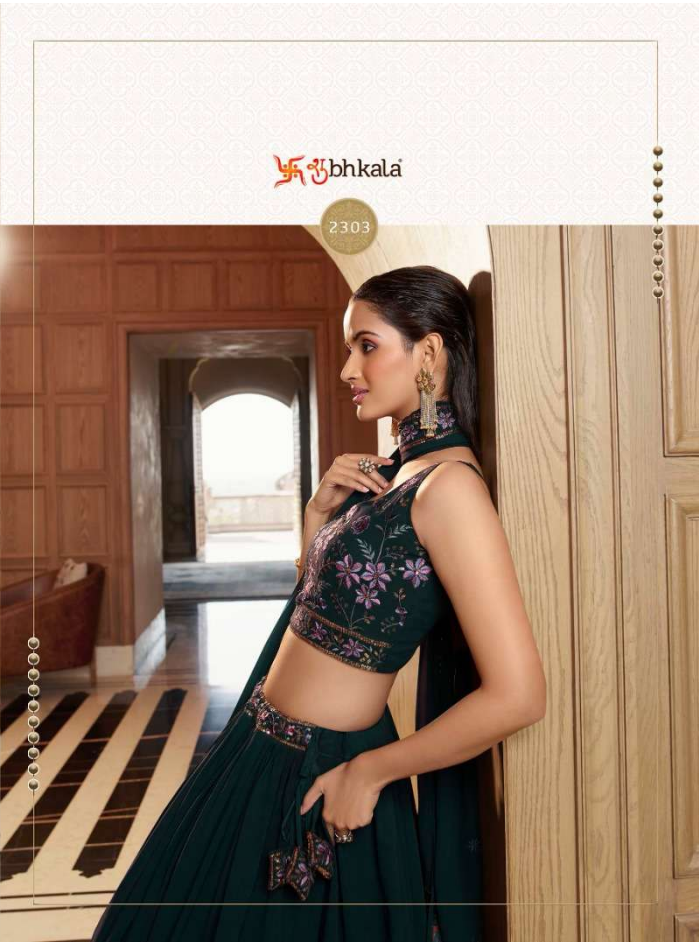

शुभकला bhkala

2303