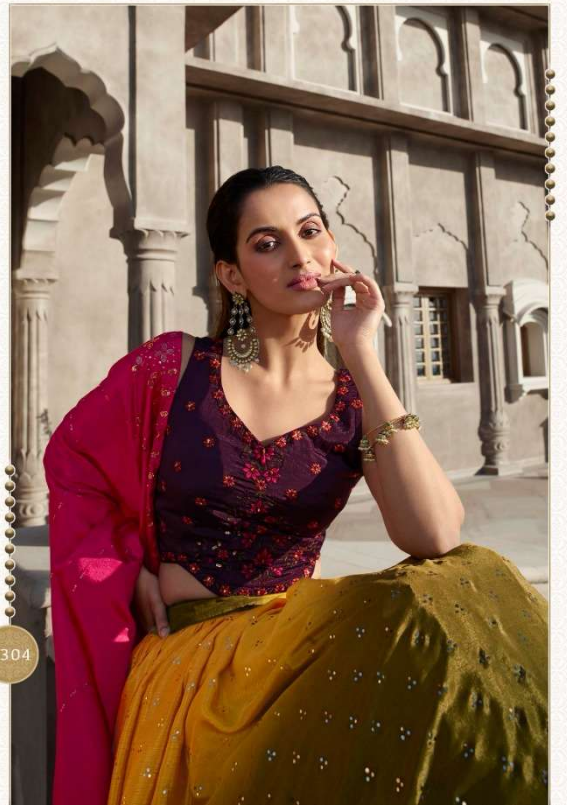

शुभकला bhkala