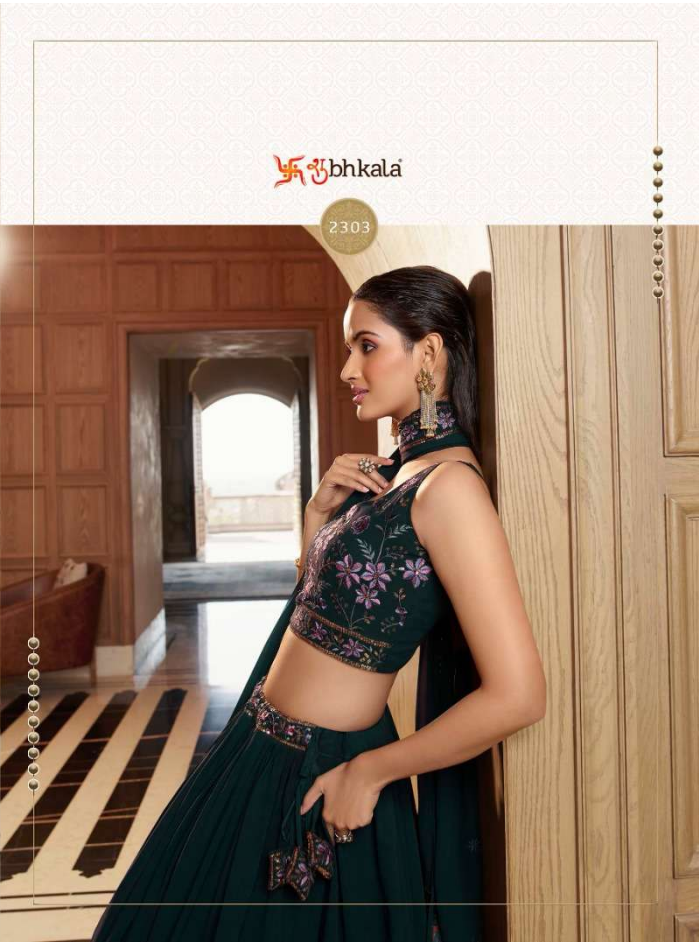

शुभकला

2303