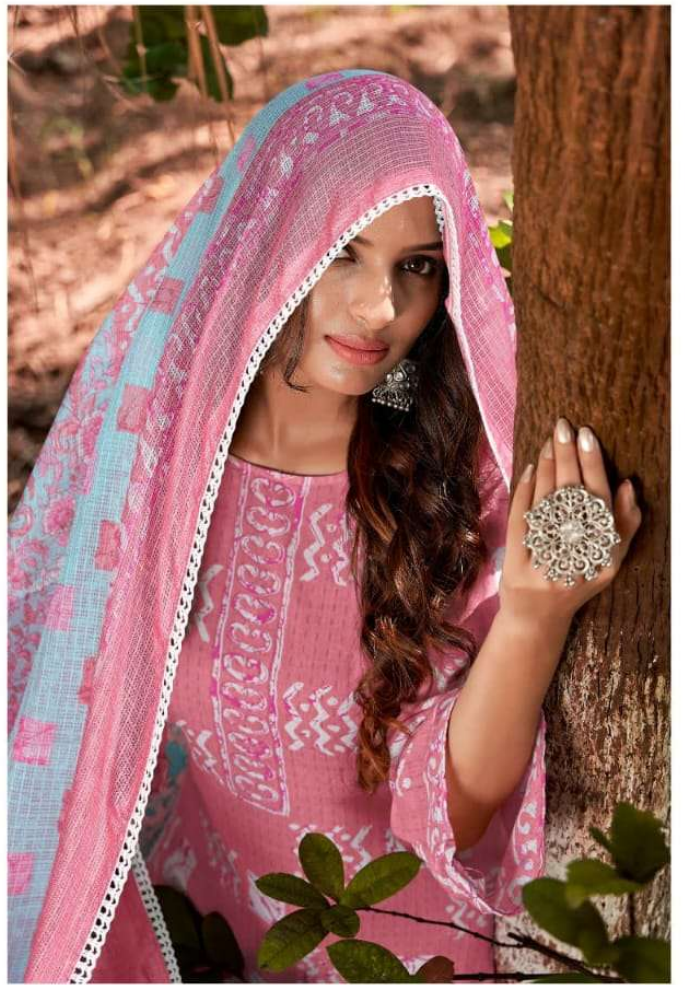

TANISHK  
Fashion

**SANAH**  
THE BEAUTY

Presenting To You Our New Catalogue

# SANAH

THE BEAUTY

**-: TOP :-**

PURE COTTON PRINT WITH GPO  
LACE IN BORDER

**-: BOTTOM :-**

PURE LAWN COTTON

**-: DUPATTA :-**

PURE LINEN KOTA CHEKS