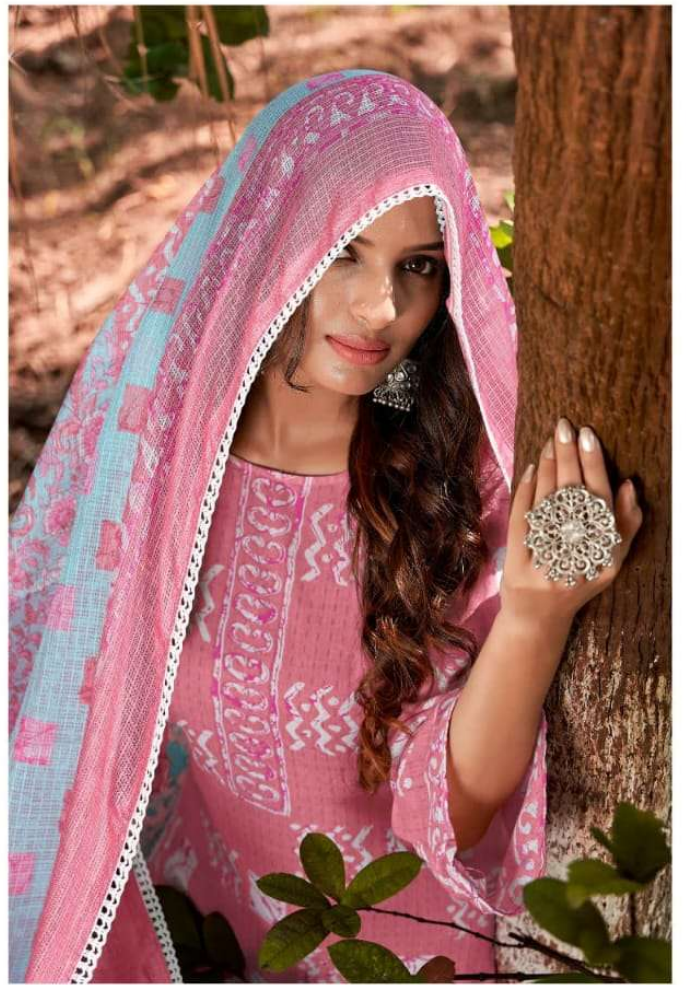

TANISHK
Fashion

SANAH
THE BEAUTY

Presenting To You Our New Catalogue

SANAH

THE BEAUTY

-: TOP :-

PURE COTTON PRINT WITH GPO
LACE IN BORDER

-: BOTTOM :-

PURE LAWN COTTON

-: DUPATTA :-

PURE LINEN KOTA CHEKS

7101

7102

7103

7104

7105