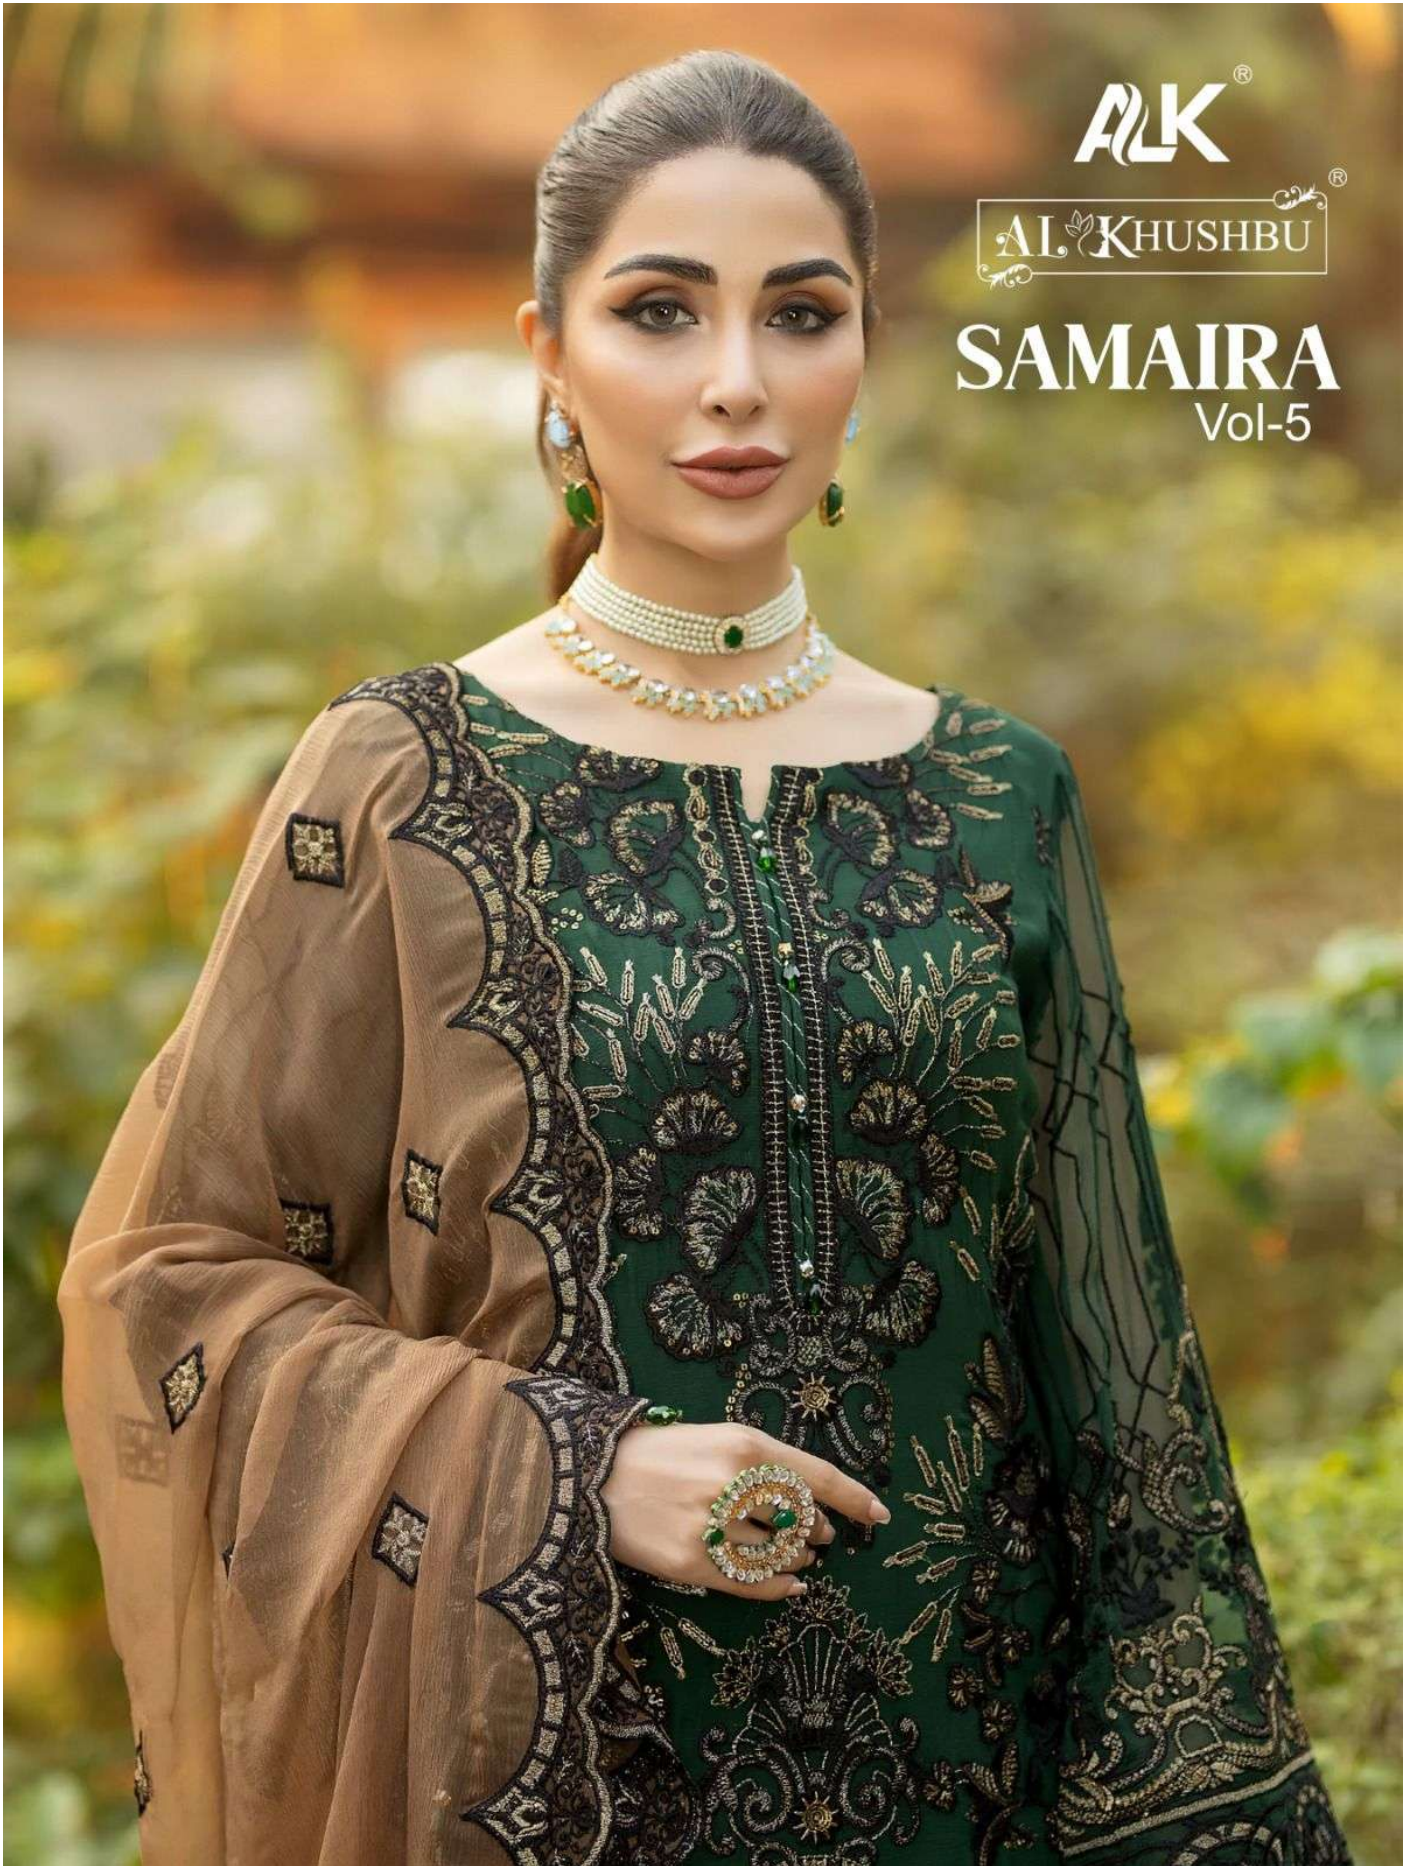

ALK[®]

AL KHUSHBU[®]

SAMAIRA
Vol-5

SAMAIRA

Vol-5

ALK D.No.4044

TOP

Fox Georgette
with Embroidery

BOTTOM-INNER

Dull santoon

DUPATTA

Nazmin with
Embroidery

SAMAIRA

Vol-5

ALK D.No.4045

TOP

Fox Georgette
with Embroidery

BOTTOM-INNER

Dull santoon

DUPATTA

Nazmin with
Embroidery

SAMAIRA

Vol-5

ALK D.No.4046

TOP

Fox Georgette
with Embroidery

BOTTOM-INNER

Dull santoon

DUPATTA

Nazmin with
Embroidery

ALK-4044

ALK-4045