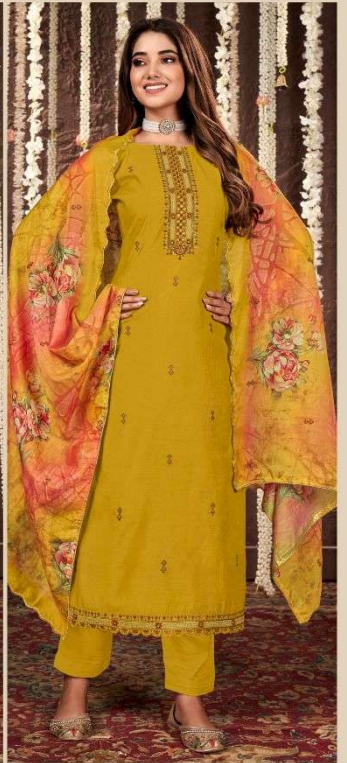

NARI

STUTI

VOL - 5

Presenting To You Our New Catalogue

STUTI

VOL - 5

-: TOP :-

PURE SILK WITH SCALP BORDER WORK

-: BOTTOM :-

VISCOUS REYON

-: DUPATTA :-

PURE MUSLIN DIGITAL WITH HEAVY WORK
& SCALP BORDER

NARI

6701

6702

6703