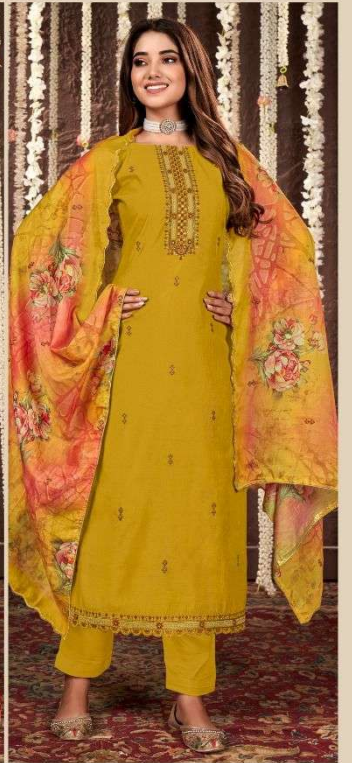

NARI

# STUTI

VOL - 5

**-: TOP :-**

PURE SILK WITH SCALP BORDER WORK

**-: BOTTOM :-**

VISCOUS REYON

**-: DUPATTA :-**

PURE MUSLIN DIGITAL WITH HEAVY WORK  
& SCALP BORDER

NARI

6701

6702

6703

6704