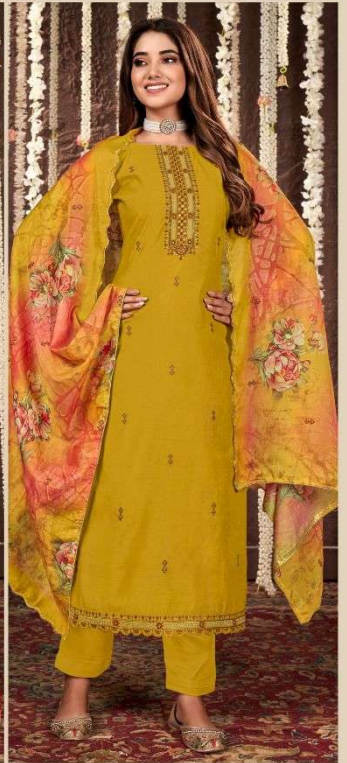

NARI

STUTI

VOL - 5

Presenting To You Our New Catalogue

STUTI

VOL - 5

-: TOP :-

PURE SILK WITH SCALP BORDER WORK

-: BOTTOM :-

VISCOUS REYON

-: DUPATTA :-

PURE MUSLIN DIGITAL WITH HEAVY WORK
& SCALP BORDER

NARI

6701

6702

6703