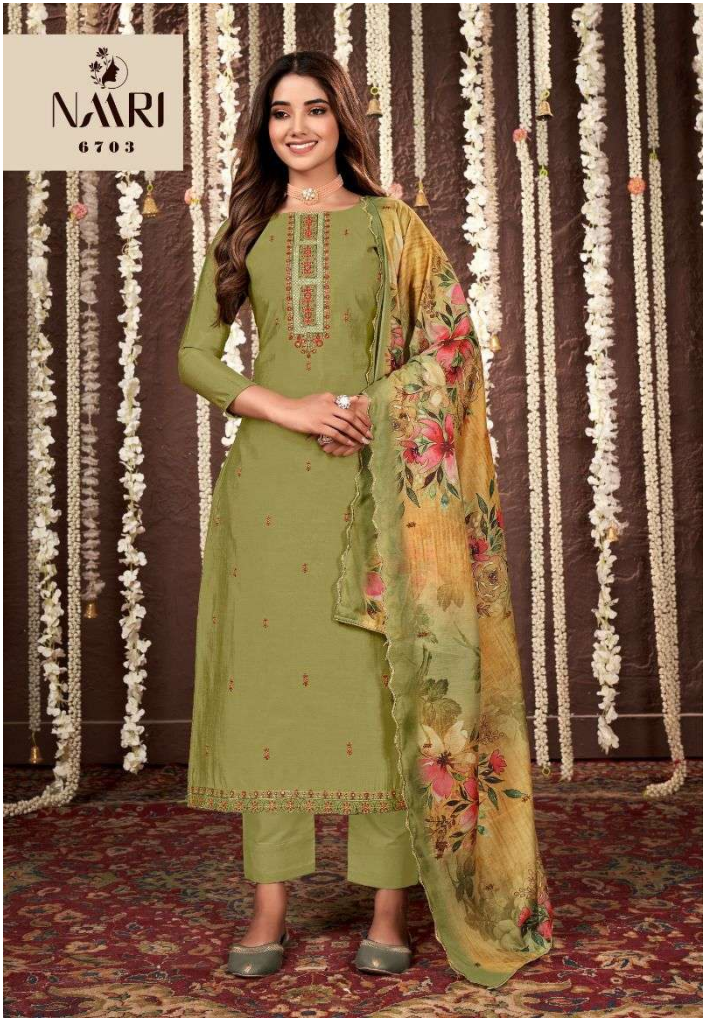

NARI

STUTI

VOL - 5

Presenting To You Our New Catalogue

STUTI

VOL - 5

-: TOP :-

PURE SILK WITH SCALP BORDER WORK

-: BOTTOM :-

VISCOUS REYON

-: DUPATTA :-

PURE MUSLIN DIGITAL WITH HEAVY WORK
& SCALP BORDER

NARI

6701

6702

6703