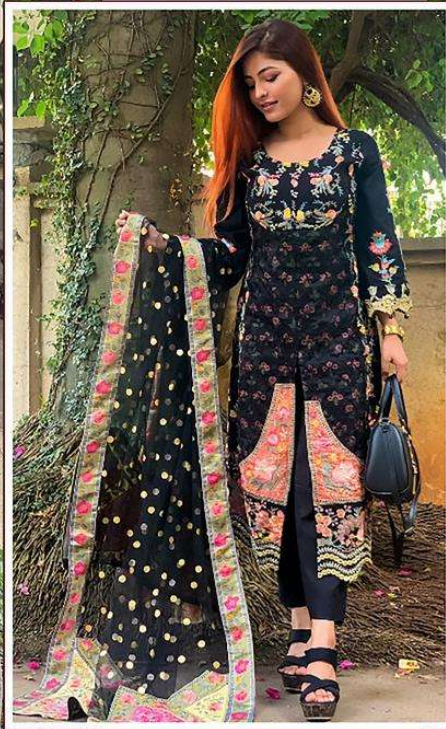

Shree[®]
FABS

TOP:- COTTEN EMBROIDERED
DUPATTA:- NET
BOTTOM / INNER:- SEMI LAWN

S-806

Shree[®]
FABS

Shree®

S-806