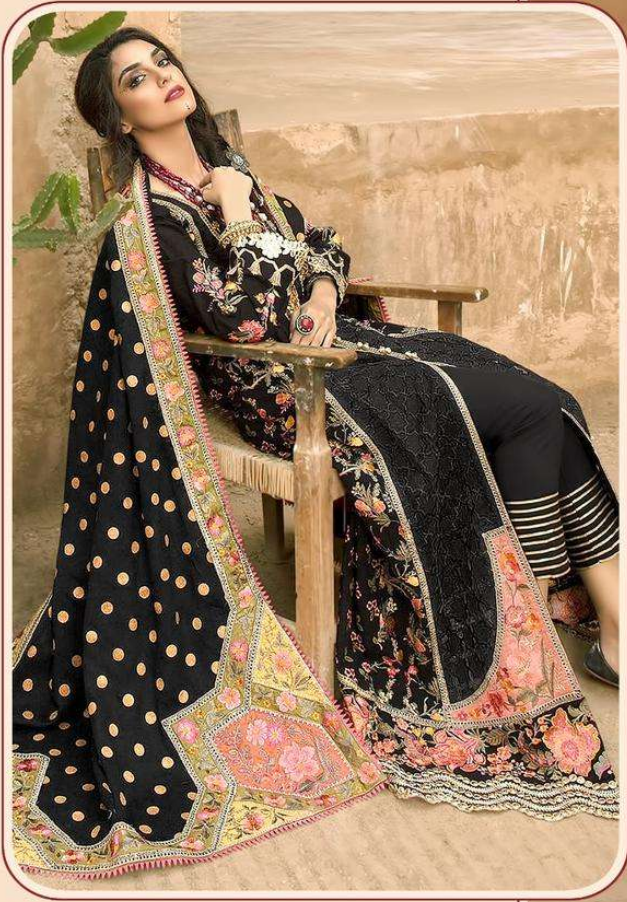

Shree[®]
FABS

TOP:- COTTEN EMBROIDERED
DUPATTA:- NET
BOTTOM / INNER:- SEMI LAWN

S-806

Shree[®]
FABS

Shree®

S-806