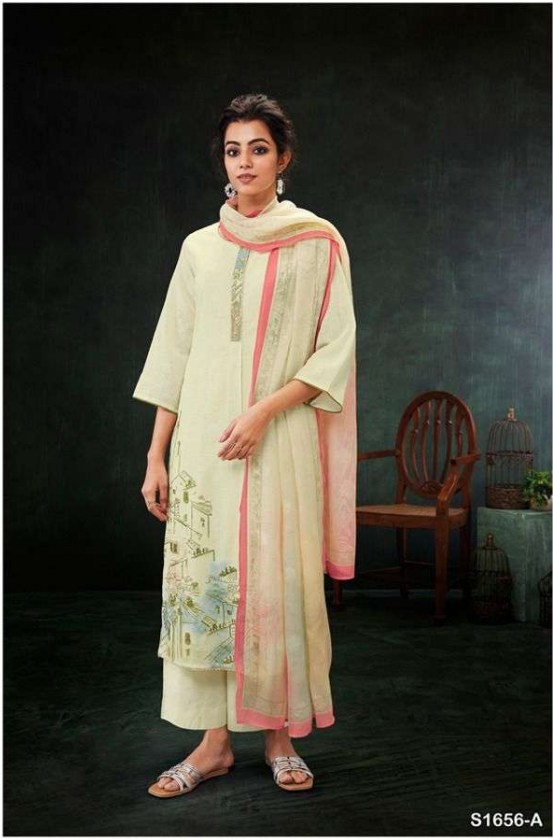

Ganga®
Soha
S1656

S1656-A

S1656-B

PRODUCT NAME	SOHA
D.NO.	S1656
DESCRIPTION	<p>TOP PREMIUM COTTON LINEN PRINTED WITH EMBROIDERY AND HAND WORK AND COTTON LACE</p> <p>BOTTOM PREMIUM COTTON SOLID</p> <p>DUPATTA FINEST VISCOSE LINEN PRINTED</p>
HSN CODE	520851
WHOLESALE PRICE	1760/- EACH+GST(EXTRA)