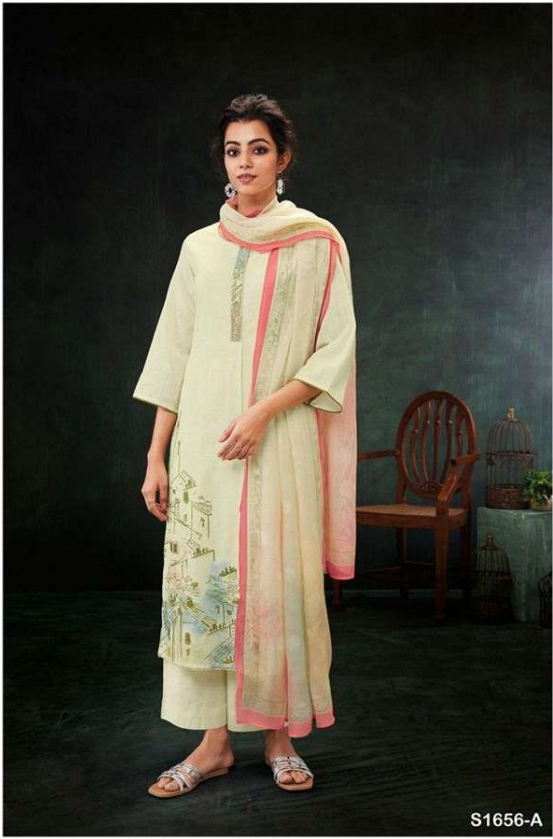

Ganga®
Soha
S1656

S1656-A

S1656-B

S1656-A

PRODUCT NAME	SOHA
D.NO.	S1656
DESCRIPTION	<p>TOP PREMIUM COTTON LINEN PRINTED WITH EMBROIDERY AND HAND WORK AND COTTON LACE</p> <p>BOTTOM PREMIUM COTTON SOLID</p> <p>DUPATTA FINEST VISCOSE LINEN PRINTED</p>
HSN CODE	520851
WHOLESALE PRICE	1760/- EACH+GST(EXTRA)