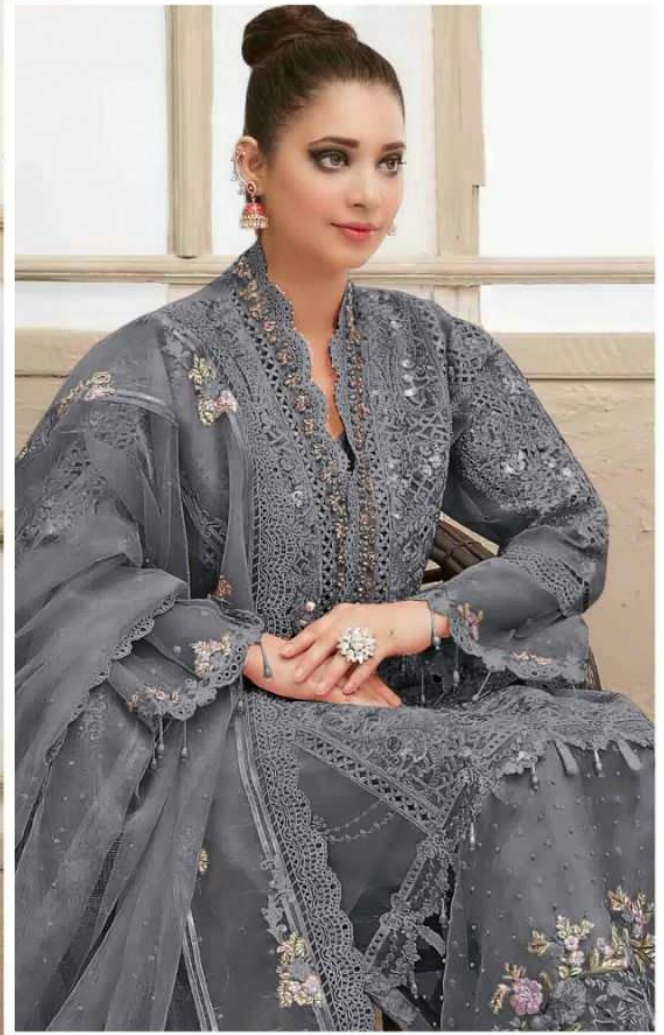

ALK[®]

Tawakkal Vol-4
COLOURS

AL KHUSHBU[®]

ALK -3028-O

TOP

Butterfly net with
Heavy Embroidery

BOTTOM-INNER

Santoon

DUPATTA

Butterfly Net
Heavy Embroidery

ALK[®]

Tawakkal Vol-4
COLOURS

AL KHUSHBU[®]

ALK -3028-O

TOP

Butterfly net with
Heavy Embroidery

BOTTOM-INNER

Santoon

DUPATTA

Butterfly Net
Heavy Embroidery